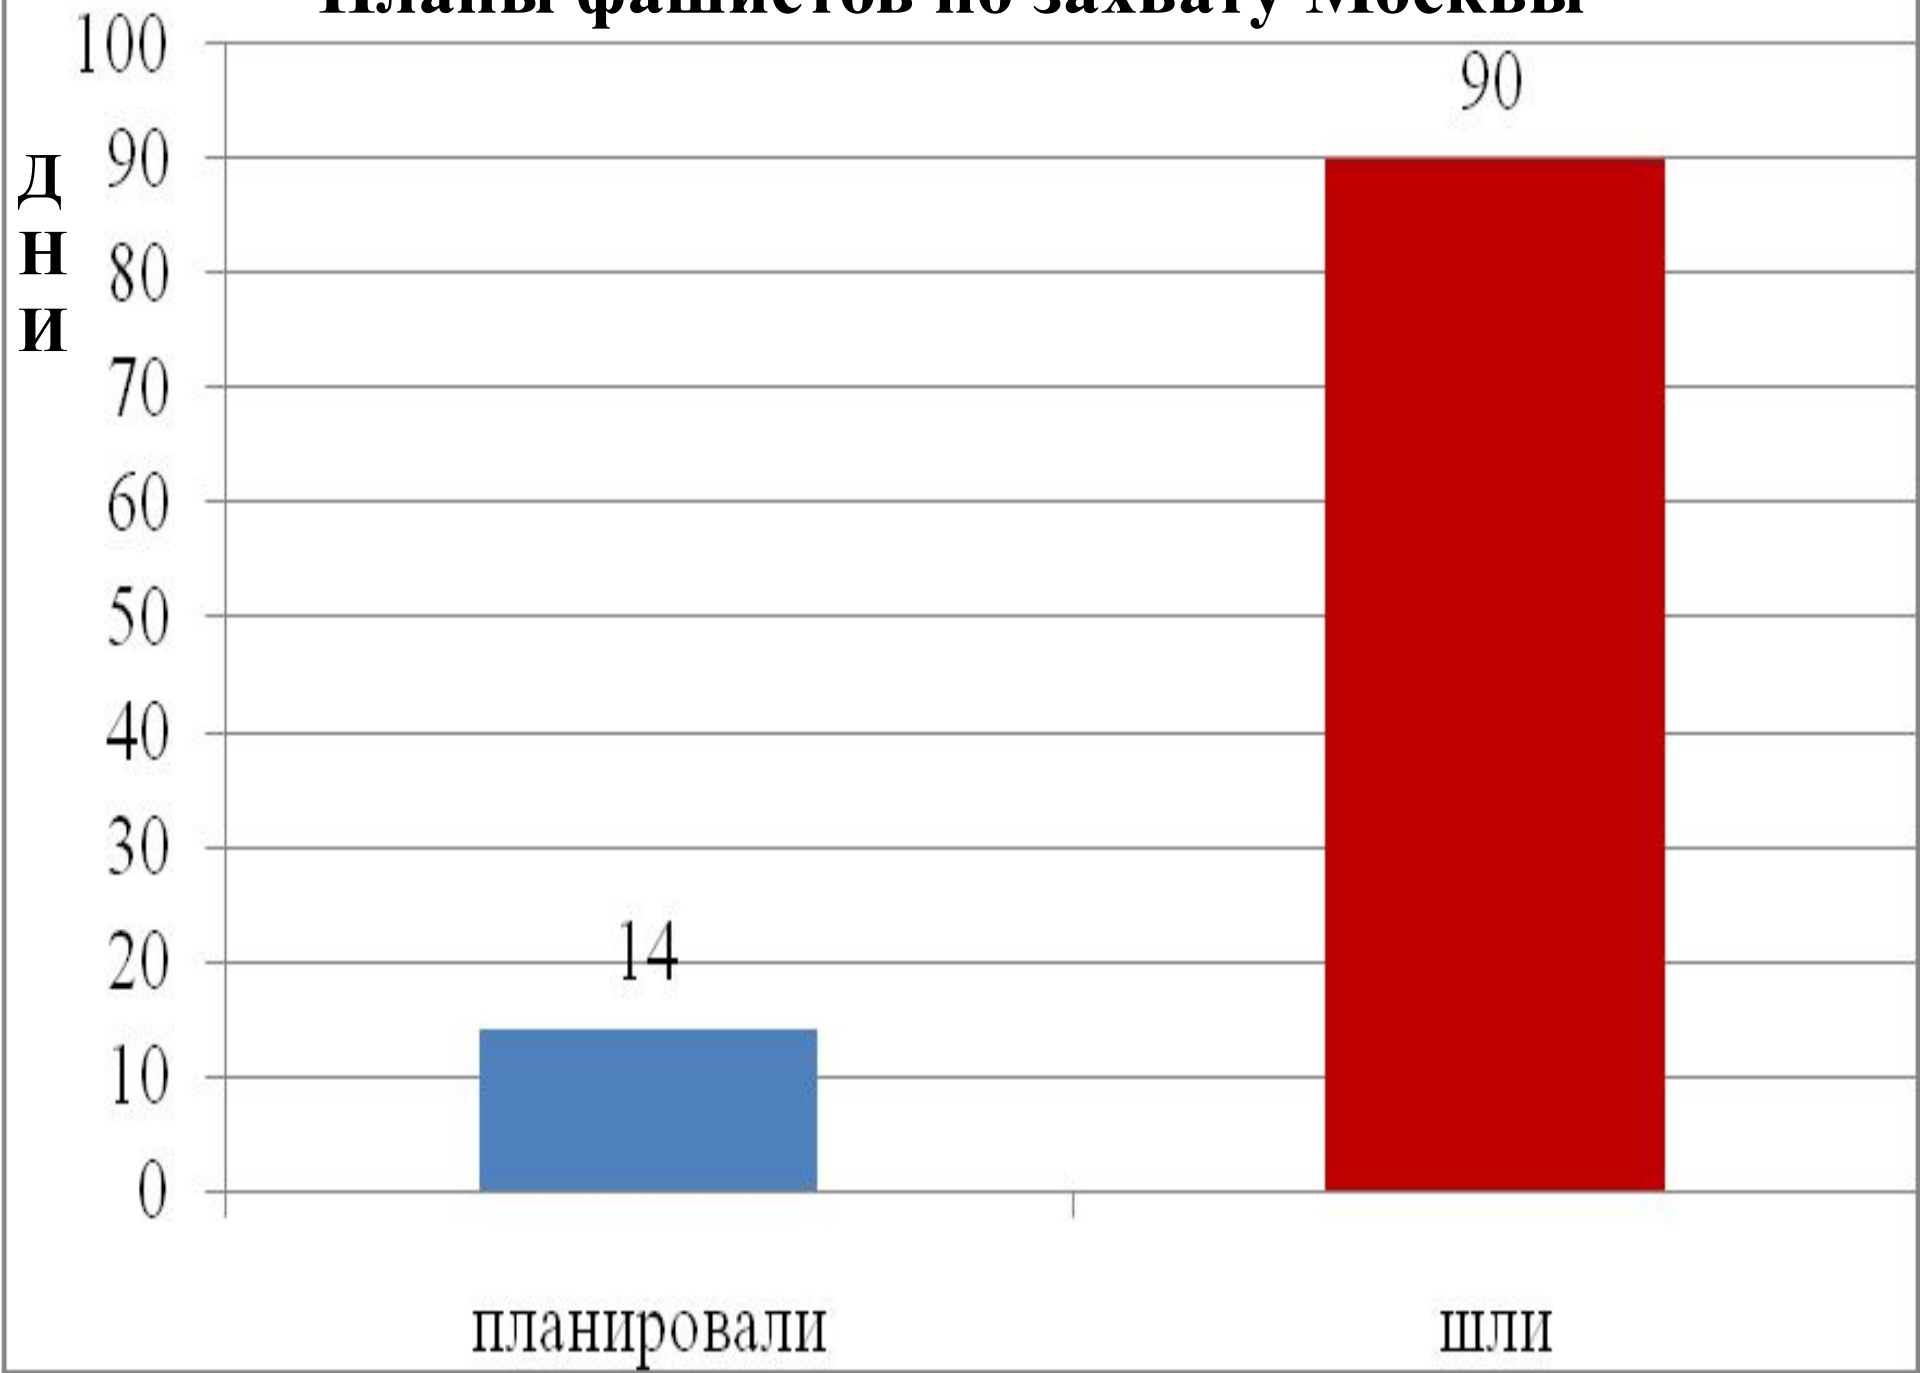

ПОБЕДА!

1945–2020

Colombia, GDP Growth

Классная работа.

Столбчатые диаграммы

Международный военный трибунал в Нюрнберге

Планы фашистов по захвату Москвы

Скорость передвижения немцев к Москве

Население СССР

Концлагеря Великой Отечественной Войны

A photograph of a memorial site. In the center, a large, bright fire burns in a shallow, square stone-lined pit. The fire is intense, with yellow and orange flames reaching upwards. The surrounding area is paved with large, dark grey stone tiles. In the foreground, there are several floral tributes, including red and white flowers, and a small Russian flag (white, blue, and red) is visible on the right. The overall atmosphere is solemn and somber.