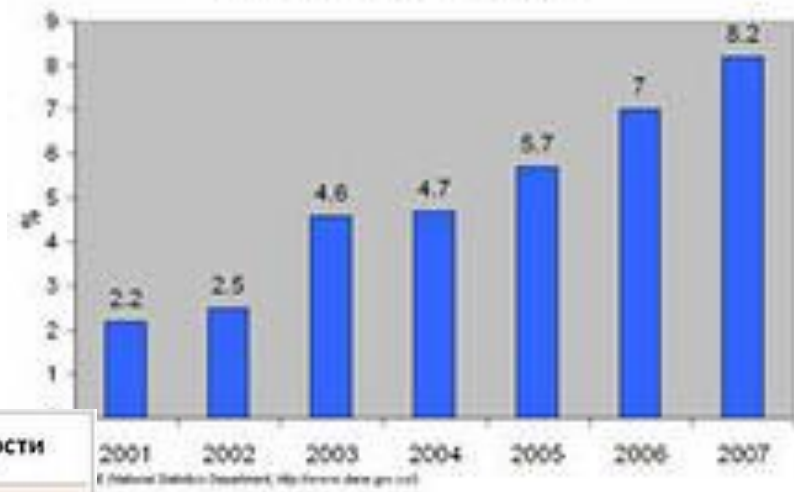

ПОБЕДА!

1945–2020

Colombia, GDP Growth

Классная работа.

Столбчатые диаграммы

Международный военный трибунал в Нюрнберге

Планы фашистов по захвату Москвы

Скорость передвижения немцев к Москве

Население СССР

Концлагеря Великой Отечественной Войны

A photograph of a memorial site. In the center, a large, bright fire burns in a shallow, square stone-lined pit. The fire is intense, with yellow and orange flames reaching upwards. The surrounding area is paved with large, dark grey stone tiles. In the foreground, there are several floral tributes, including red and white flowers, and a small Russian flag (white, blue, and red) is visible on the right. The overall atmosphere is solemn and somber.