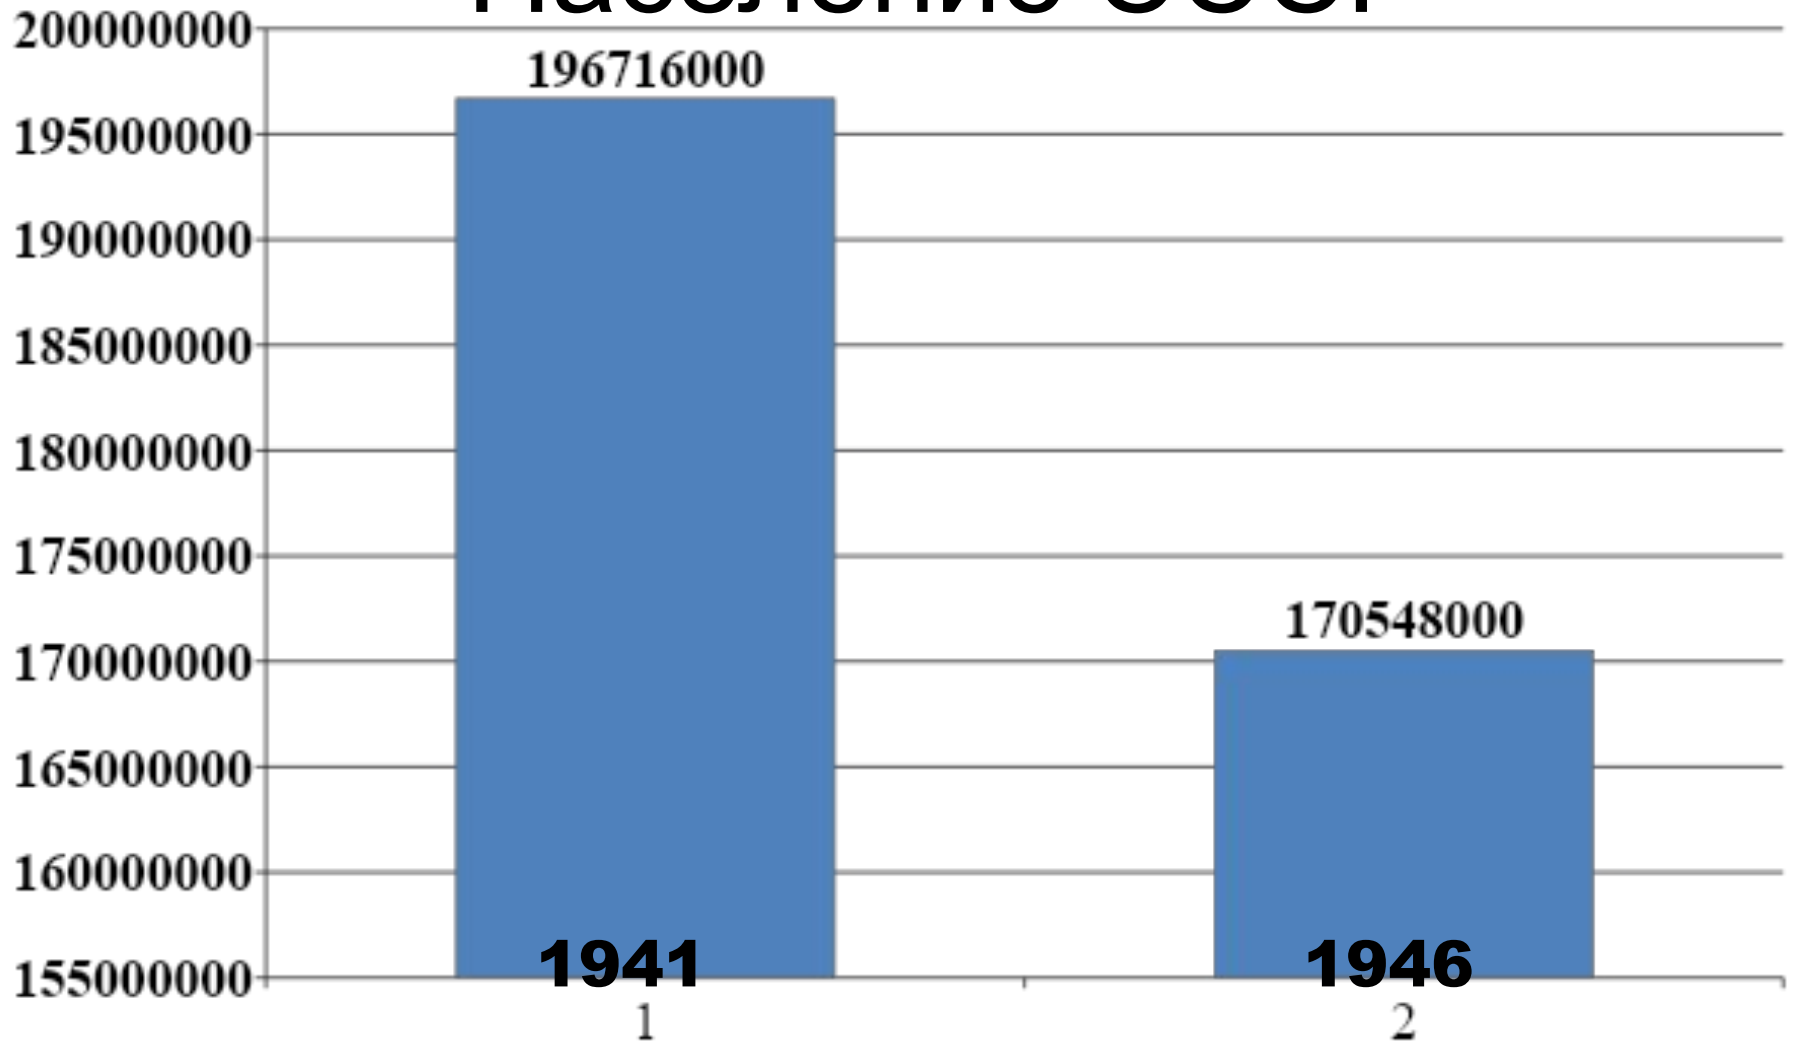

Скорость передвижения немцев к Москве

км/ч

Жертвы стран Европы во второй мировой войне

Проверь себя

- 1) Б
- 2) Б
- 3) Б
- 4) А
- 5) В

Население СССР

Концлагеря Великой Отечественной Войны

A photograph of a memorial site. In the center, a fire burns brightly in a stone-lined pit. The fire is yellow and orange, with some black smoke rising. The surrounding area is paved with dark grey stones. In the foreground, there are several floral tributes, including red and white flowers, and a small Russian flag. The background shows more of the memorial structure, including a large stone wall.