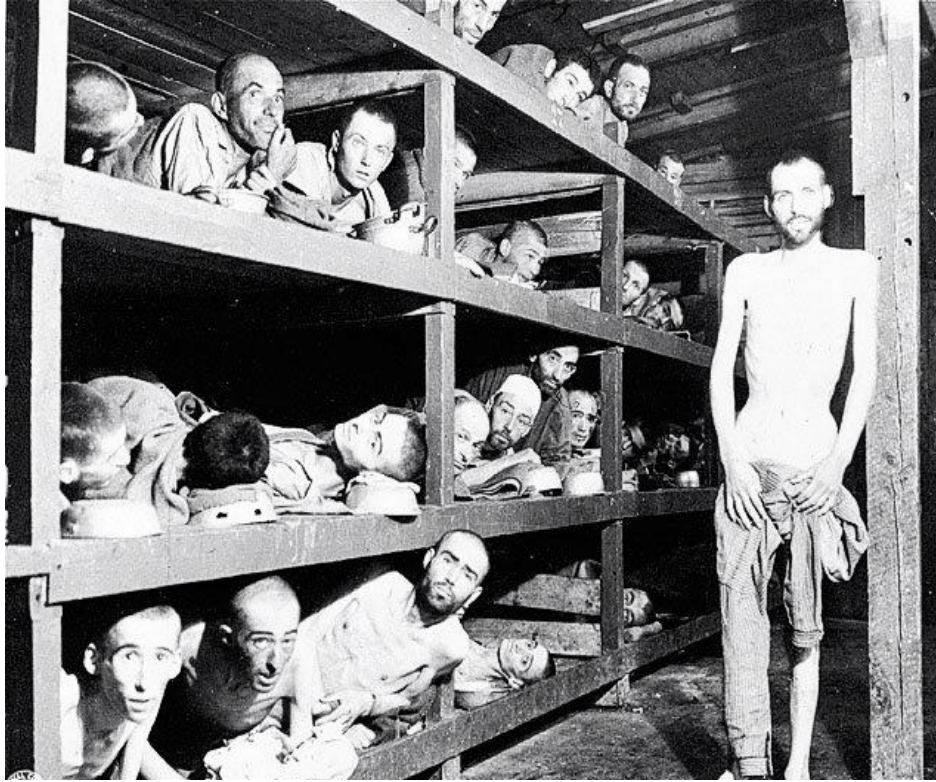

# Проверь себя

- 1) Б
- 2) Б
- 3) Б
- 4) А
- 5) В

# Население СССР

**Концлагеря Великой Отечественной Войны**

A photograph of a memorial site. In the center, a fire burns brightly in a stone-lined pit. The fire is yellow and orange, with some black smoke rising. The memorial is made of dark grey stone slabs. In the foreground, there are several floral tributes, including red and white flowers, and a small Russian flag. The background is a dark, overcast sky.