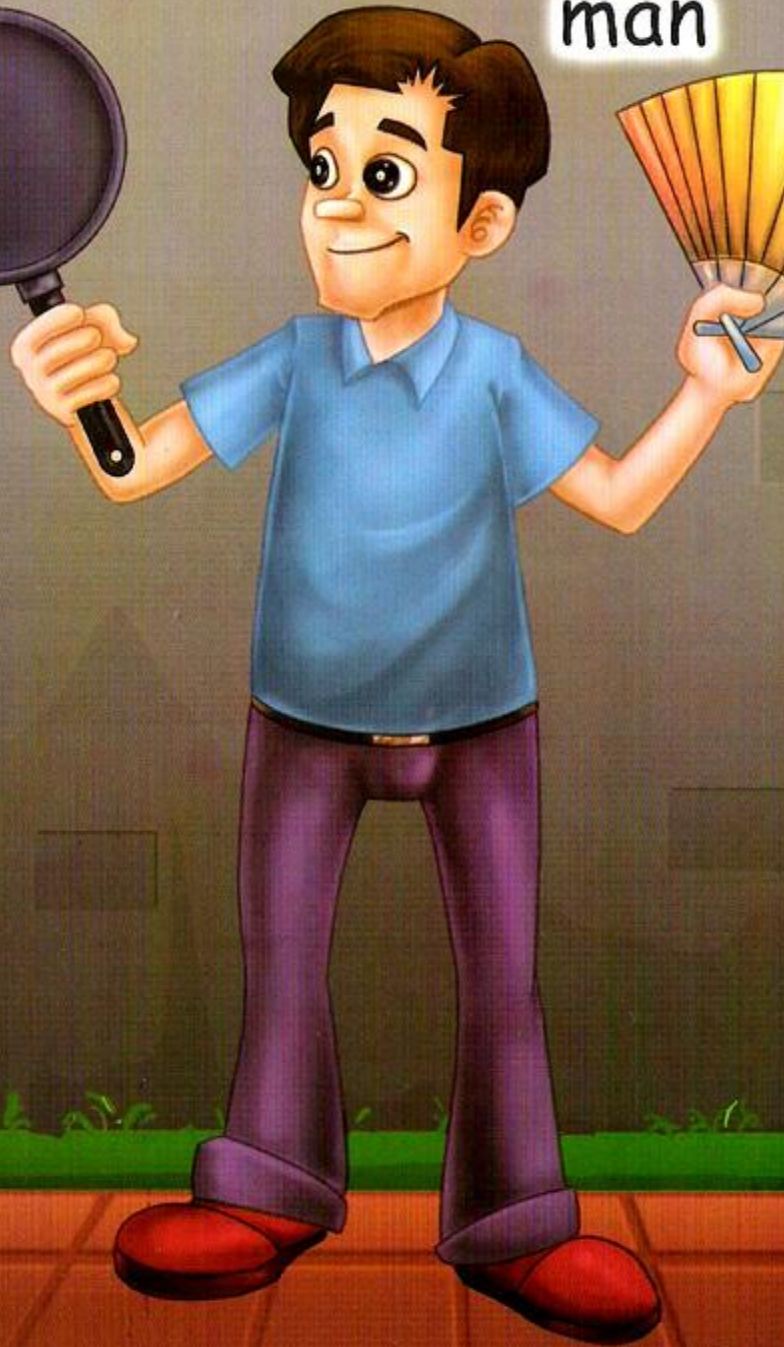

A colorful illustration of a man with dark hair, wearing a blue polo shirt and purple pants, holding a fluffy yellow dog. They are standing on a path in a park with green hills and a city skyline in the background. The title 'A Man & His Pet' is written in large, stylized letters on the right side of the image.

# A Man & His Pet

By Kyle Lucas

Illustrated by Charlie Sinn

A man.

man

A man with a fan.

man

fan

A man with a fan  
and a pan.

pan

man

fan

The man ran.

man

**Can** he catch the **van**?

van