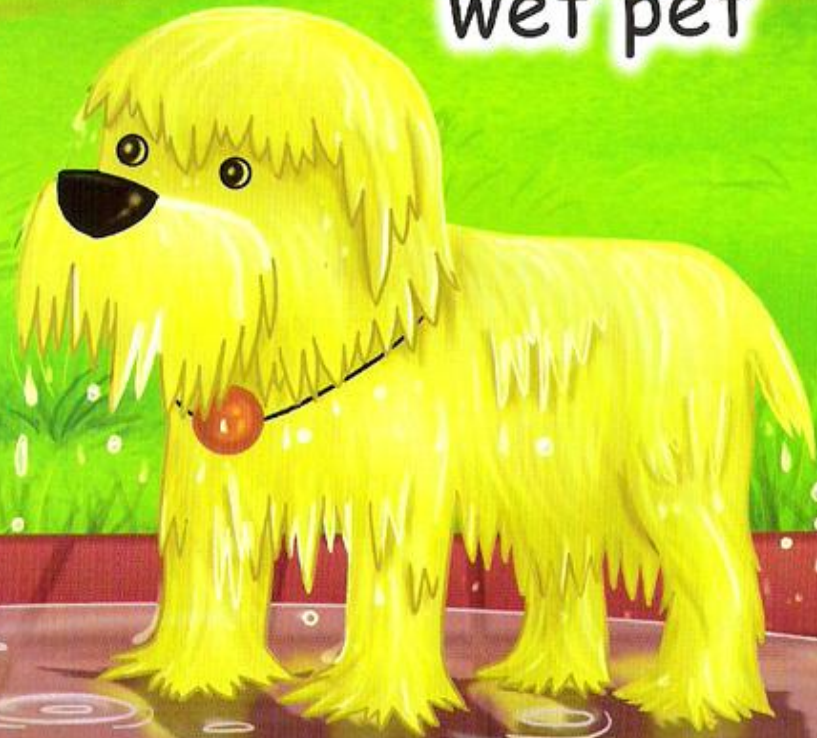

A colorful illustration of a man with dark hair, wearing a blue polo shirt and purple pants, holding a fluffy yellow dog. They are in a park with green grass, a path, and buildings in the background. The title 'A Man & His Pet' is written in large, stylized letters in the upper right.

My pet.

pet

My **pet** in a **net**.

net

pet

My pet is wet.

wet pet

Who let my pet  
get wet?