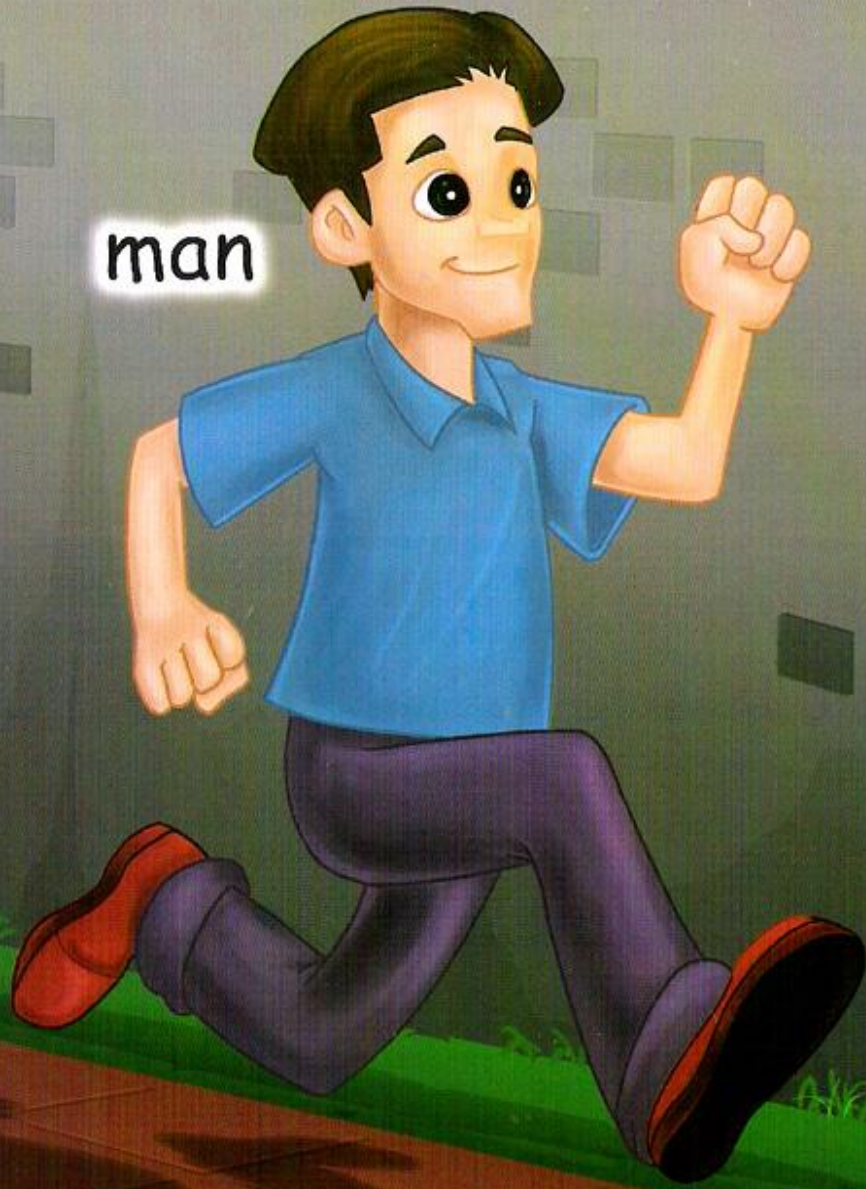

A colorful illustration of a man with dark hair, wearing a blue polo shirt and purple pants, holding a fluffy yellow dog. They are standing on a path in a park with green hills and a city skyline in the background. The title 'A Man & His Pet' is written in large, stylized letters on the right side of the image.

# A Man & His Pet

By Kyle Lucas

Illustrated by Charlie Sinn

A man.

man

A man with a fan.

man

fan

A man with a fan  
and a pan.

pan

man

fan

The man ran.

man

**Can** he catch the **van**?

van