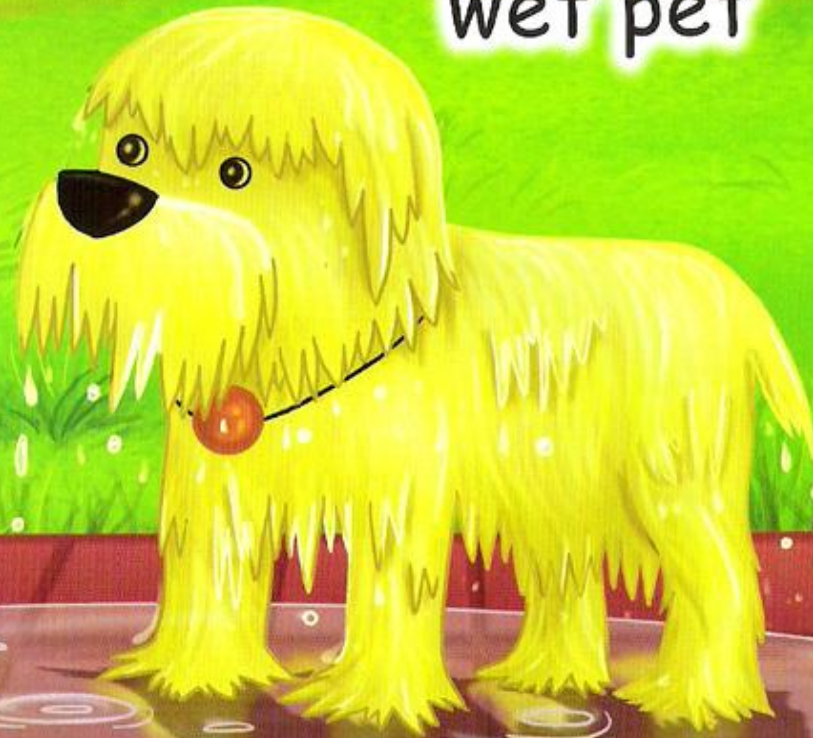

A colorful illustration of a man with dark hair, wearing a blue polo shirt and purple pants, holding a fluffy yellow dog. They are in a park with green grass, a path, and buildings in the background. The title 'A Man & His Pet' is written in large, stylized letters in the upper right.

My pet.

pet

My **pet** in a **net**.

net

pet

My pet is wet.

wet pet

Who let my pet  
get wet?