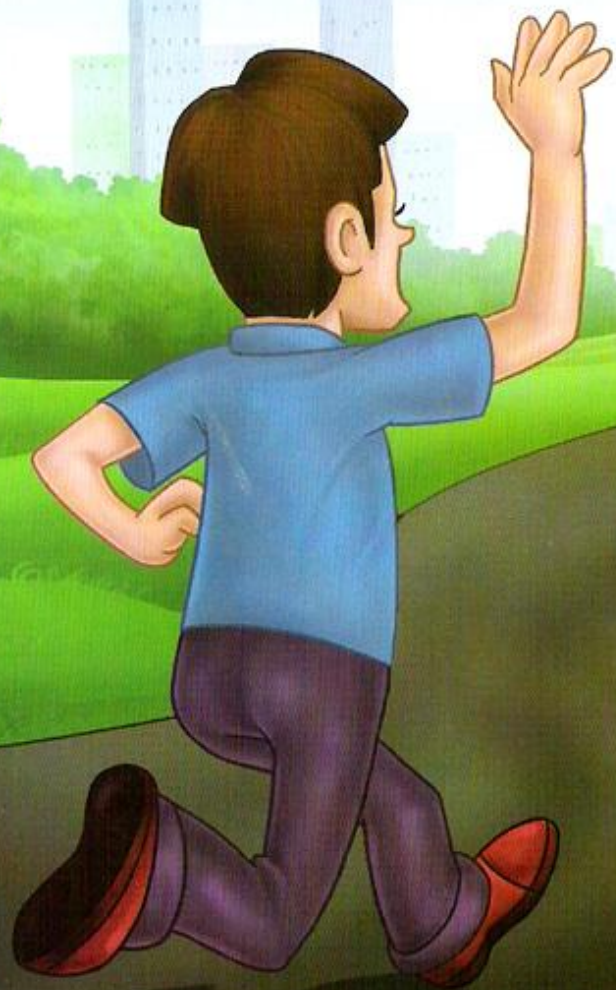

A colorful illustration of a man with dark hair, wearing a blue polo shirt and purple pants, holding a fluffy yellow dog. They are standing on a path in a park with green hills and a city skyline in the background. The title 'A Man & His Pet' is written in large, stylized letters on the right side of the image.

# A Man & His Pet

By Kyle Lucas

Illustrated by Charlie Sinn

A man.

man

A man with a fan.

man

fan

A man with a fan  
and a pan.

pan

man

fan

The man ran.

man

**Can** he catch the **van**?

van