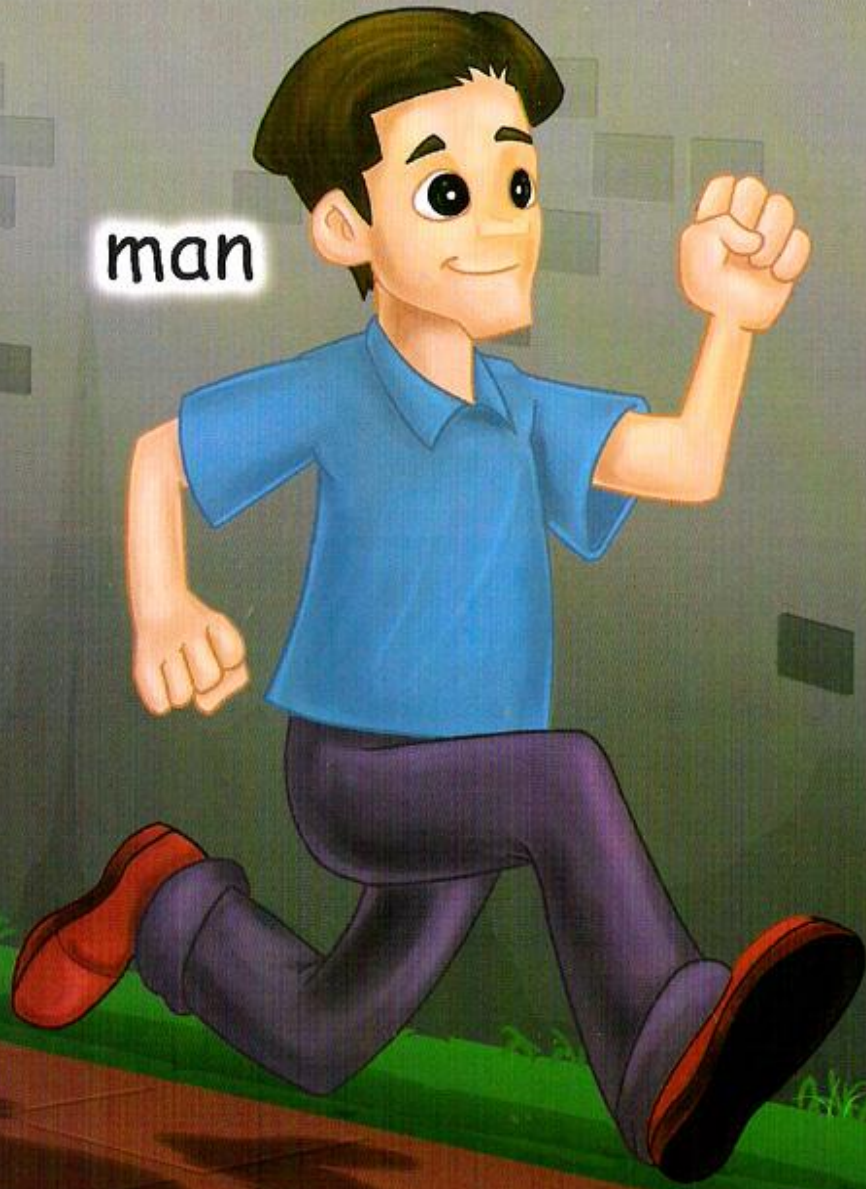

A colorful illustration of a man with dark hair, wearing a blue polo shirt and purple pants, holding a fluffy yellow dog. They are in a park with green grass, a path, and buildings in the background. The title 'A Man & His Pet' is written in large, stylized letters in the upper right.

# A Man & His Pet

By Kyle Lucas

Illustrated by Charlie Sinn

A man.

man

A man with a fan.

man

fan

A man with a fan  
and a pan.

pan

man

fan

The man ran.

man

**Can** he catch the **van**?

van