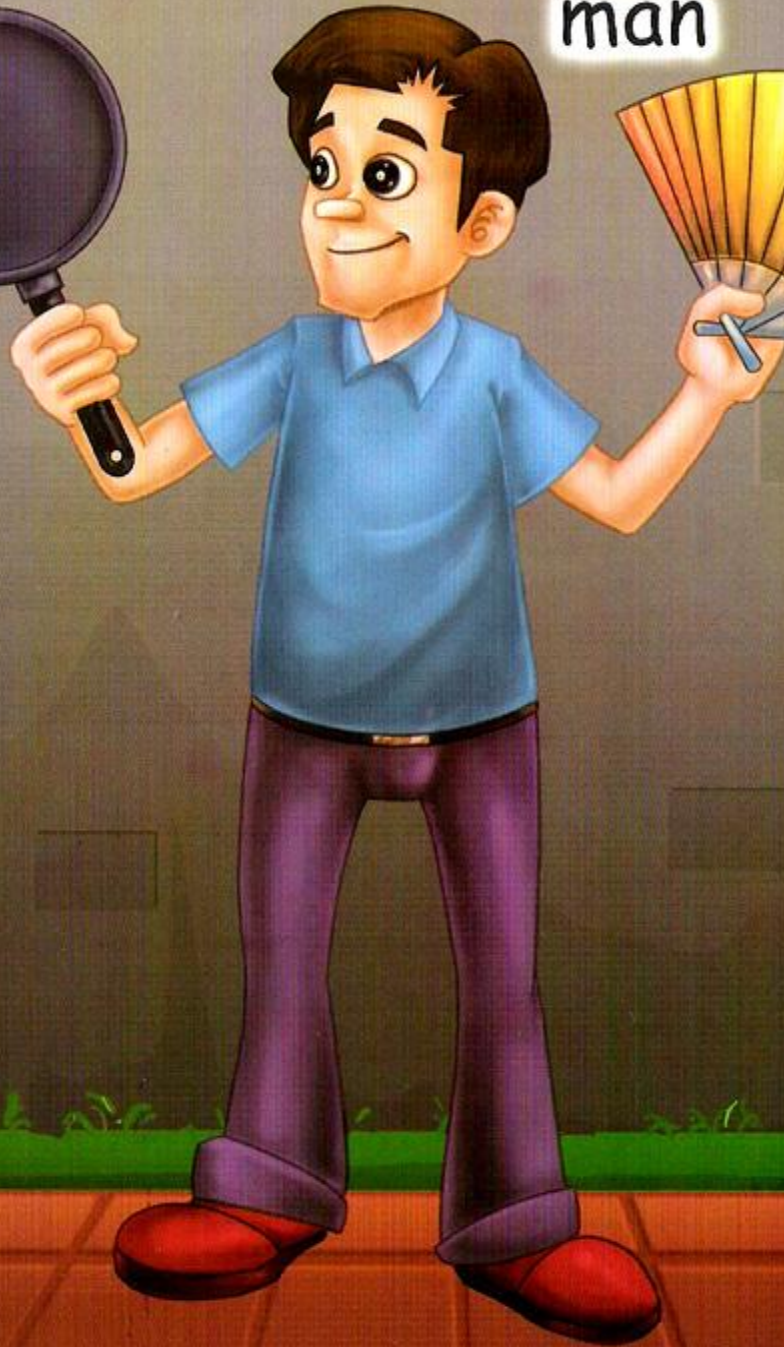

A colorful illustration of a man with dark hair, wearing a blue polo shirt and purple pants, holding a fluffy yellow dog. They are in a park with green grass, a path, and buildings in the background. The title 'A Man & His Pet' is written in large, stylized letters in the upper right.

# A Man & His Pet

By Kyle Lucas

Illustrated by Charlie Sinn

A man.

man

A man with a fan.

man

fan

A man with a fan  
and a pan.

pan

man

fan

The man ran.

man

**Can** he catch the **van**?

van