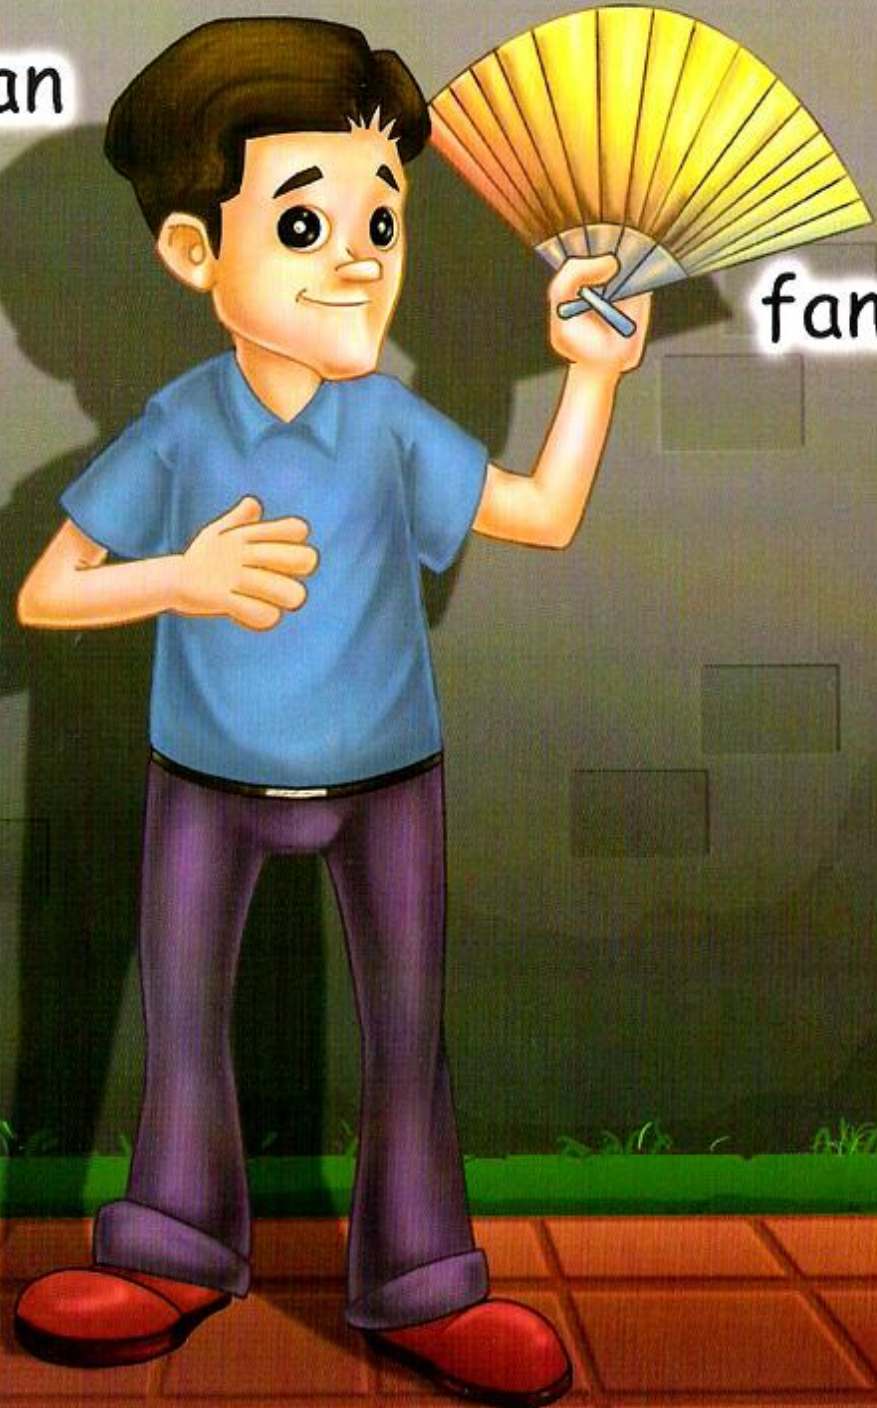

A colorful illustration of a man with dark hair, wearing a blue polo shirt and purple pants, holding a fluffy yellow dog. They are in a park with green grass, a path, and buildings in the background. The title 'A Man & His Pet' is written in large, stylized letters in the upper right.

# A Man & His Pet

By Kyle Lucas

Illustrated by Charlie Sinn

A man.

man

A man with a fan.

man

fan

A man with a fan  
and a pan.

pan

man

fan

The man ran.

man

**Can** he catch the **van**?

van