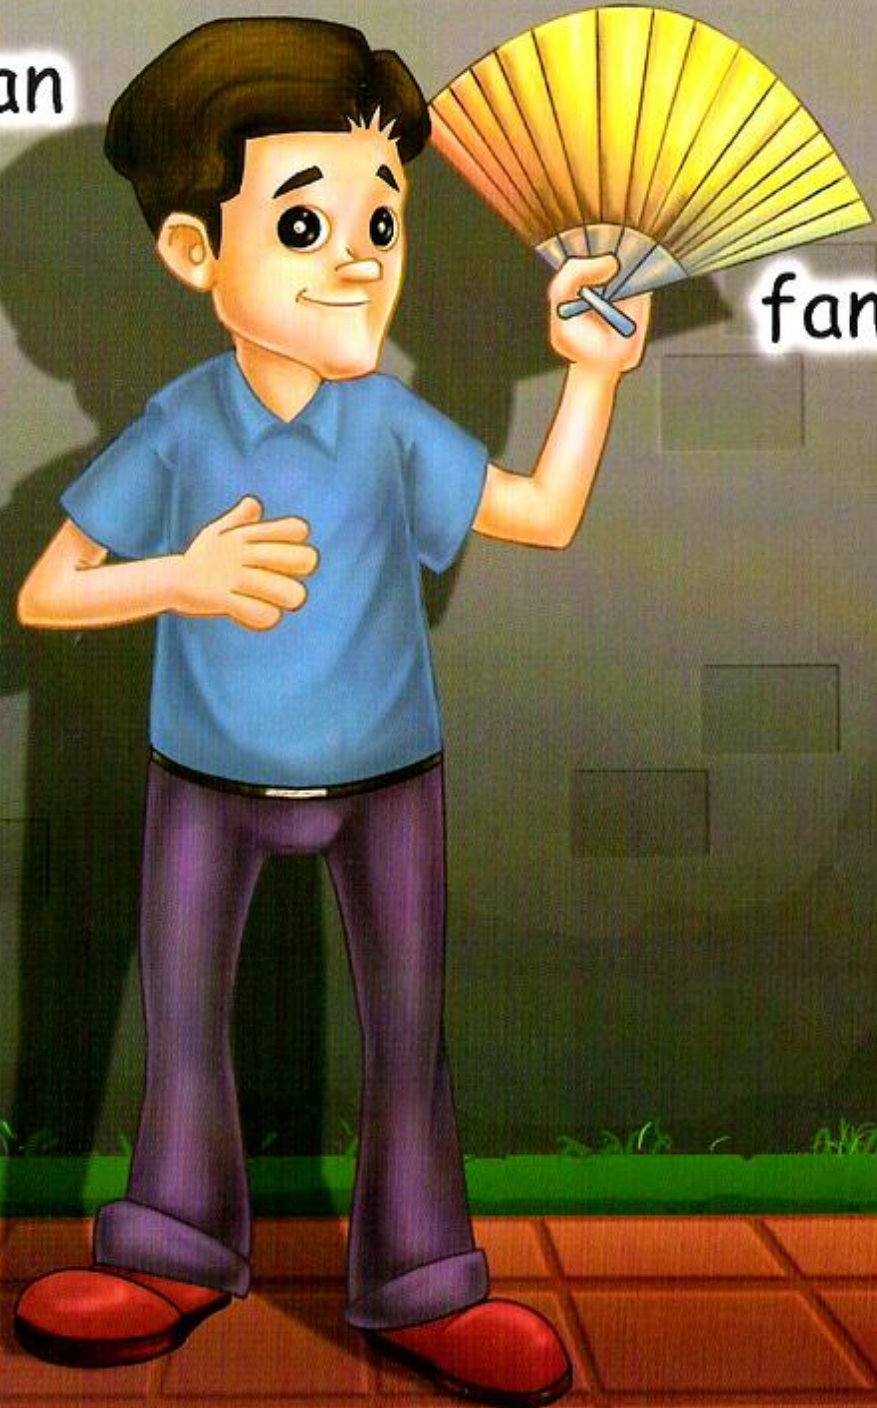

A colorful illustration of a man with dark hair, wearing a blue polo shirt and purple pants, holding a fluffy yellow dog. They are standing on a path in a park with green hills and a city skyline in the background. The title 'A Man & His Pet' is written in large, stylized letters on the right side of the image.

# A Man & His Pet

By Kyle Lucas

Illustrated by Charlie Sinn

A man.

man

A man with a fan.

man

fan

A man with a fan  
and a pan.

pan

man

fan

The man ran.

man

**Can** he catch the **van**?

van