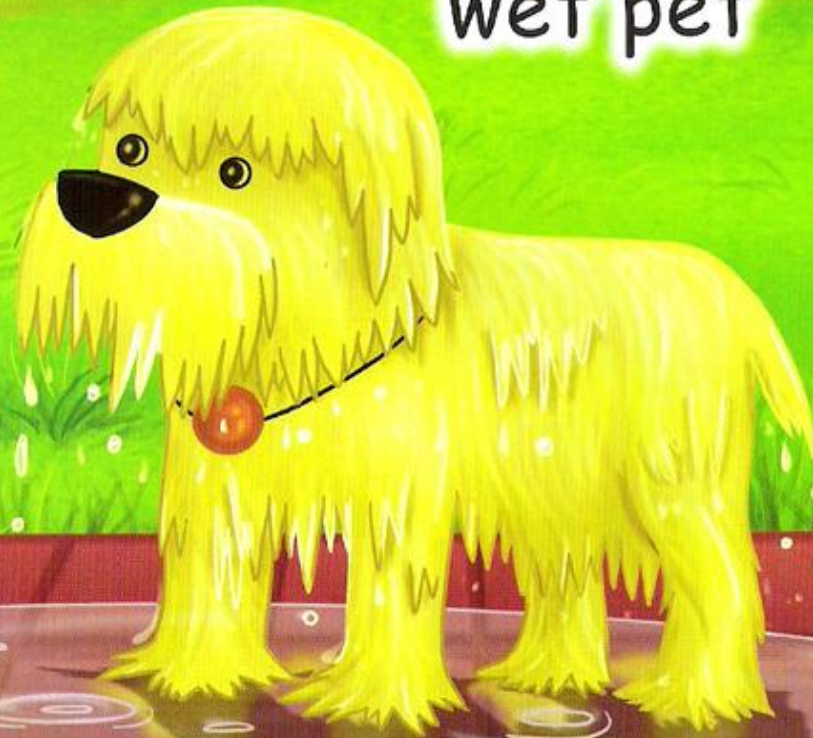

A colorful illustration of a man with dark hair, wearing a blue polo shirt and purple pants, holding a fluffy yellow dog. They are standing on a path in a park with green hills and a city skyline in the background. The title 'A Man & His Pet' is written in large, stylized letters on the right side of the image.

My pet.

pet

My pet in a net.

net

pet

My pet is wet.

wet pet

Who let my pet  
get wet?