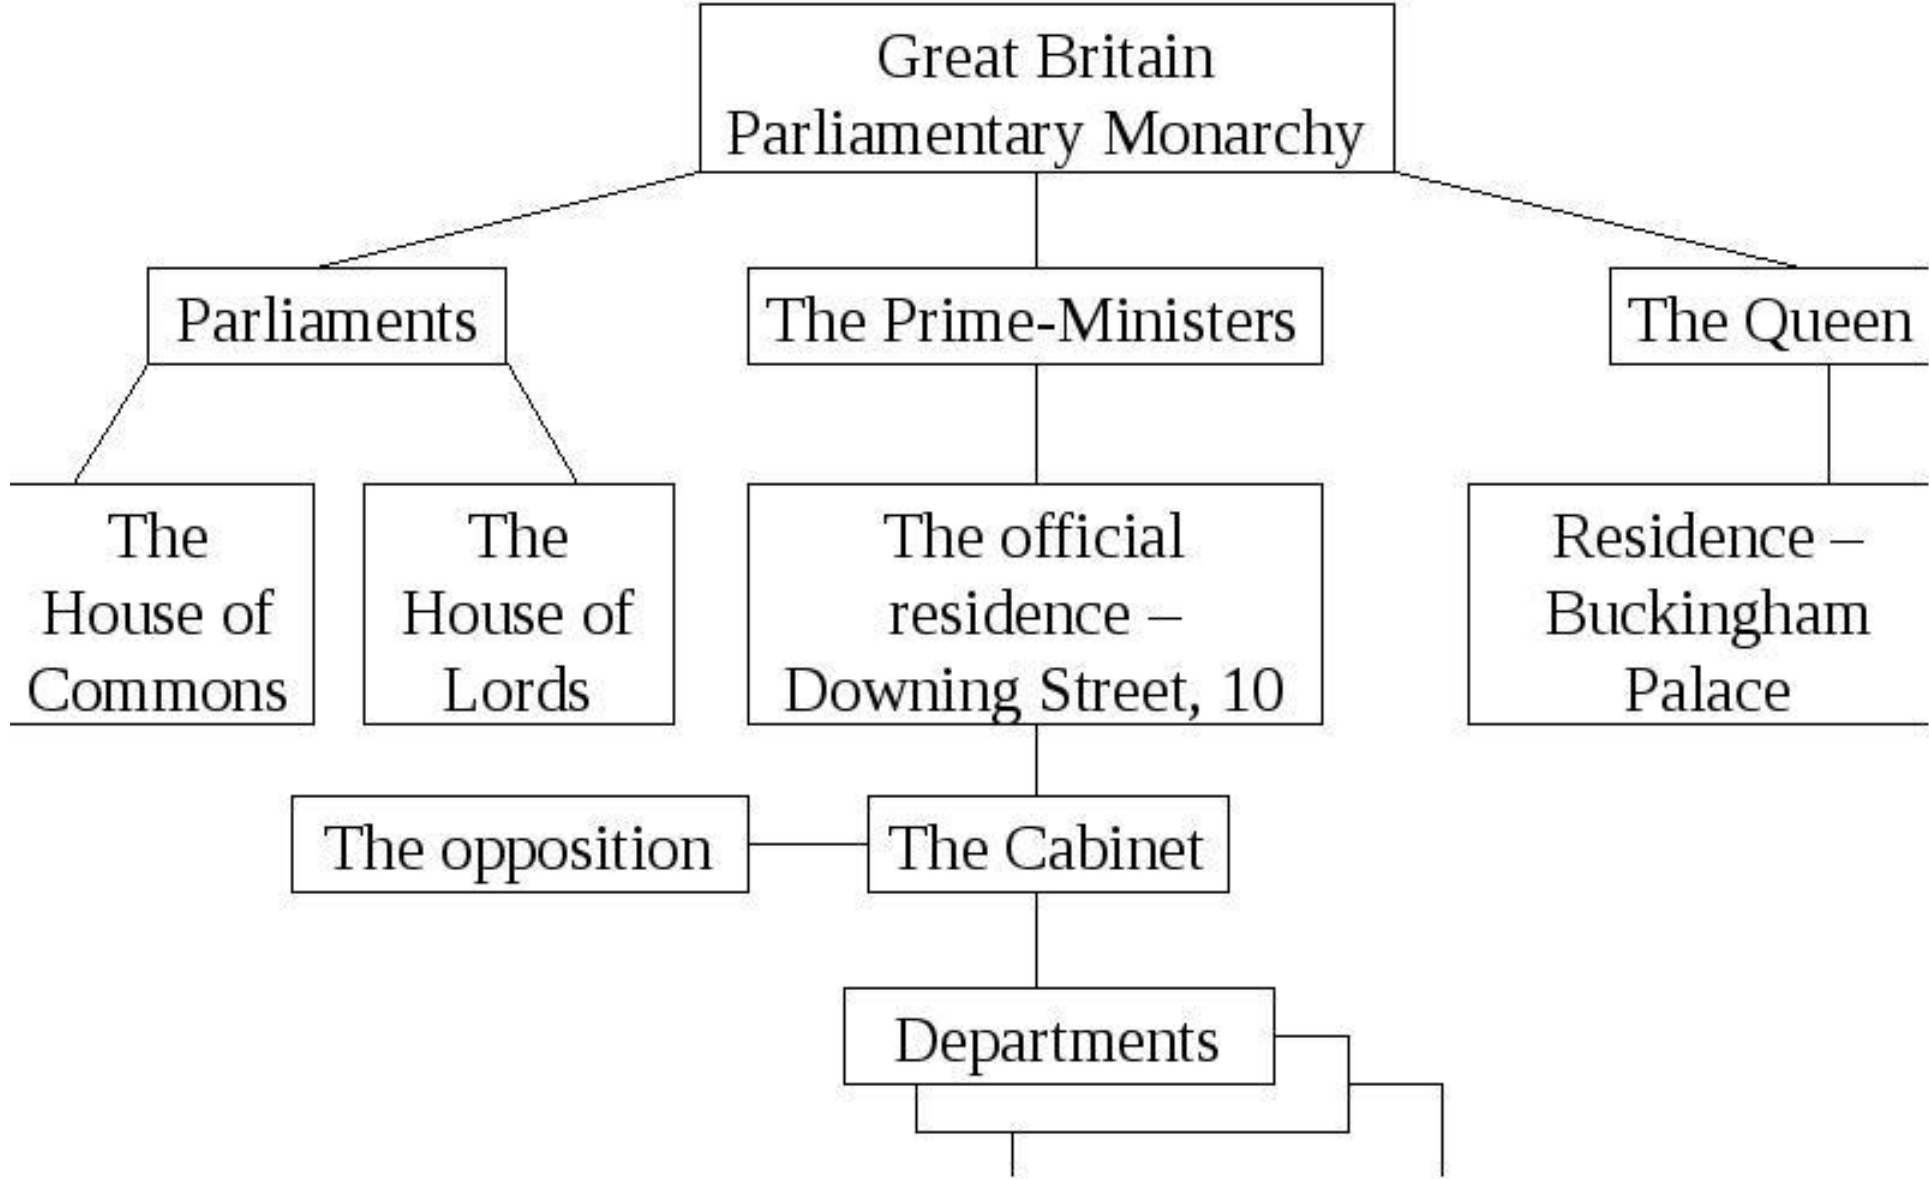

# The monarchy in the United Kingdom

- Проект сделали: Порываева Мария, Слīdzюк Ирина, Романов Михаил, Рязанов Виктор.

# Monarch

**Political System of Great Britain**

# Parliament

Source of laws in the country is the parliament which is divided into the lower house of communities and the upper house of lords