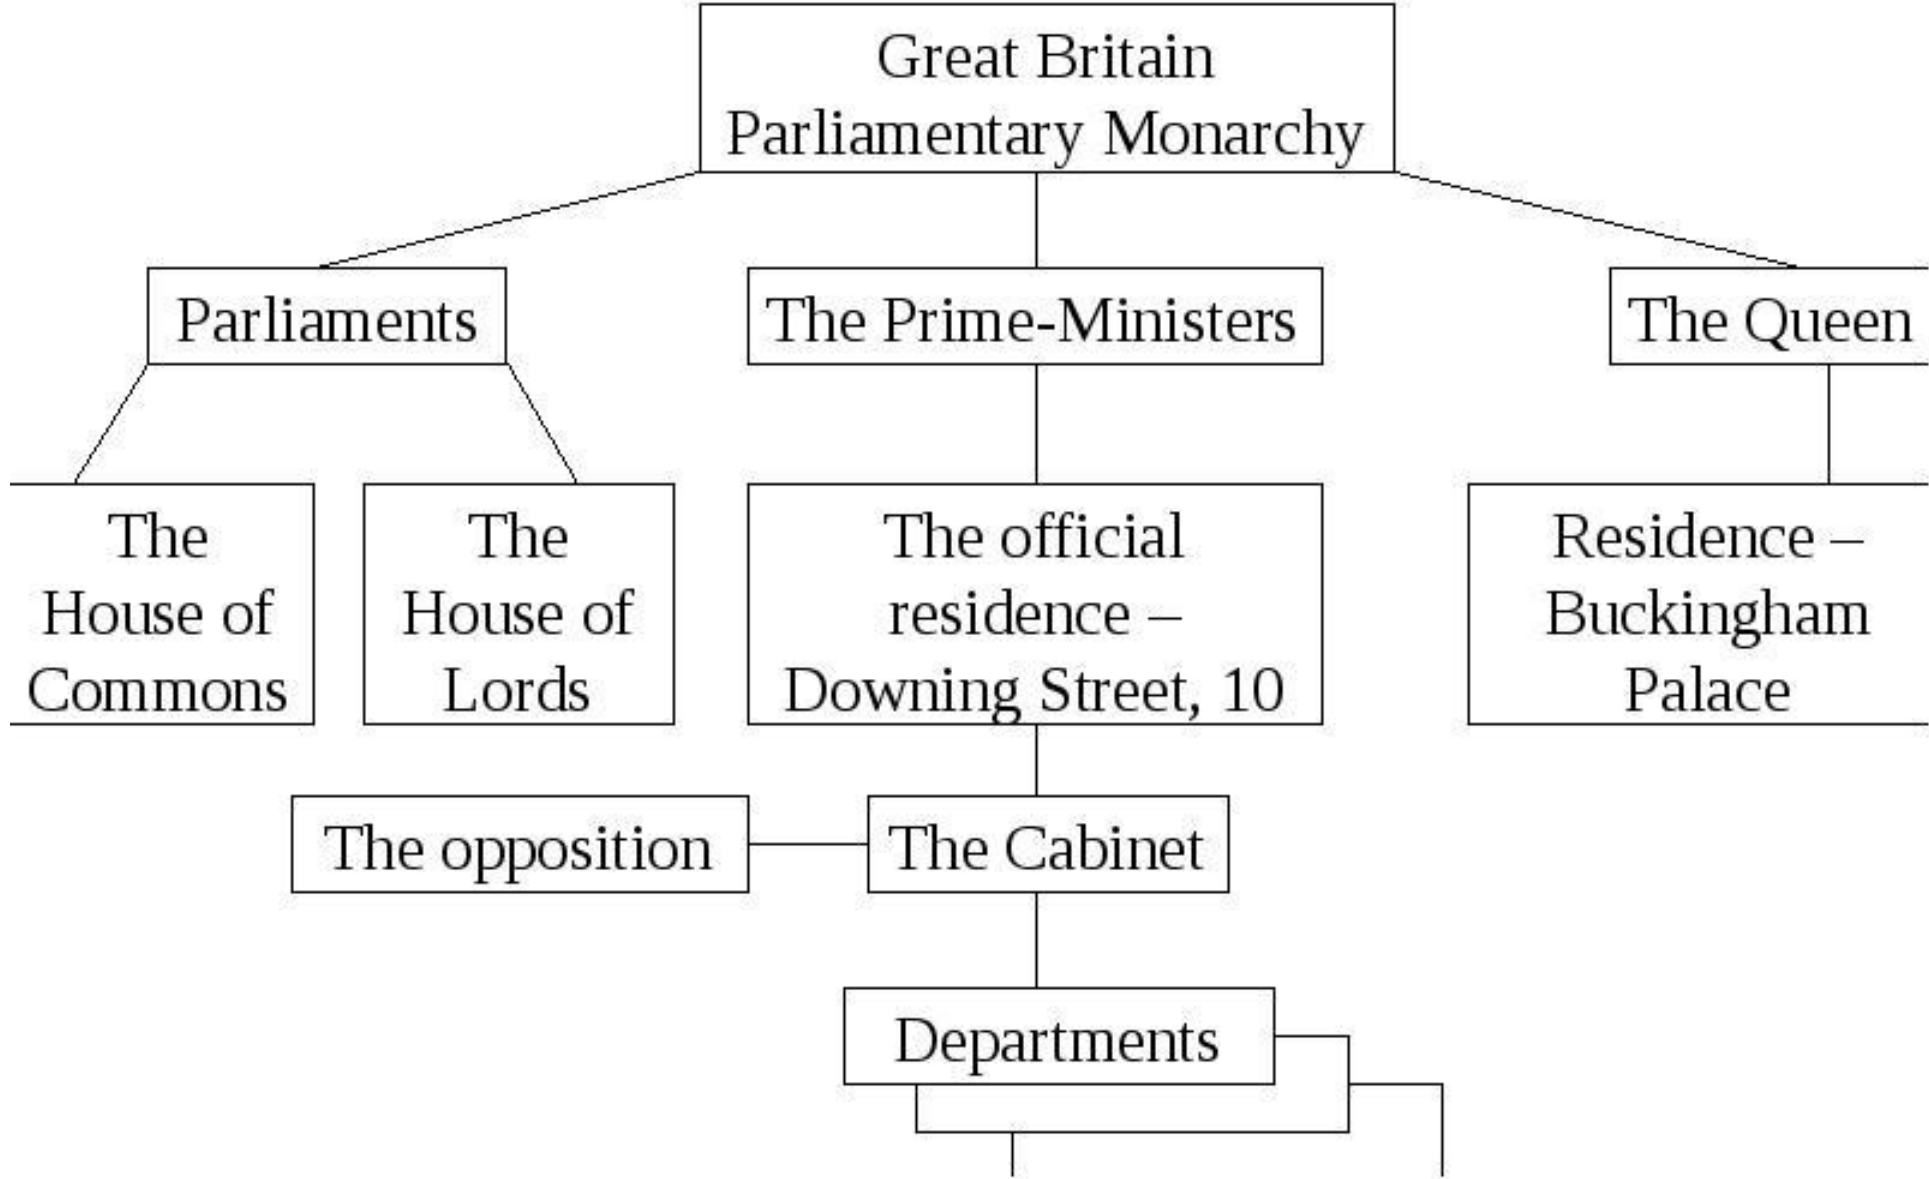

The monarchy in the United Kingdom

- Проект сделали: Порываева Мария, Слīdzюк Ирина, Романов Михаил, Рязанов Виктор.

Monarch

Political System of Great Britain

Parliament

Source of laws in the country is the parliament which is divided into the lower house of communities and the upper house of lords

House of Commons of Great Britain