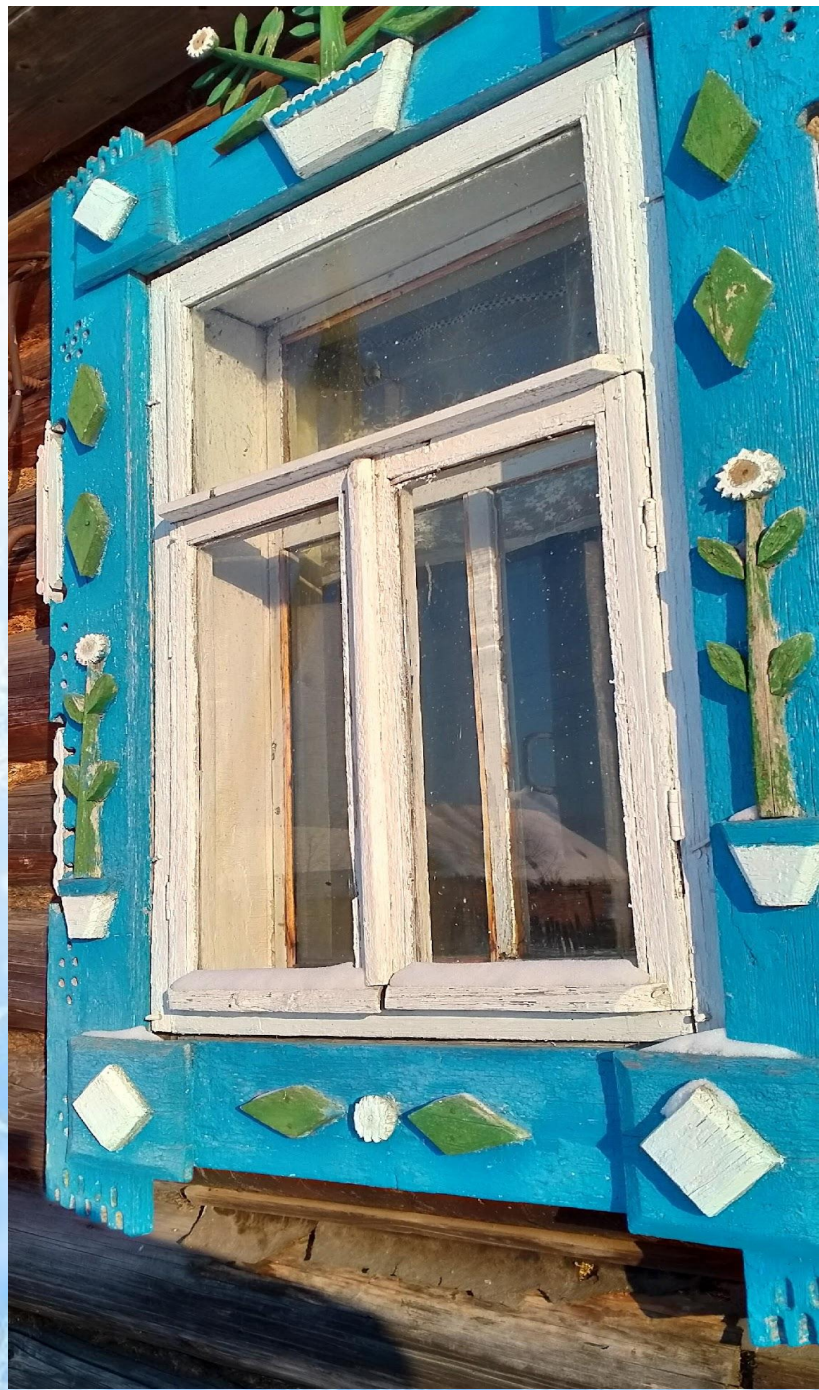

**Турштинские  
кружева**

The background features a vertical blue gradient, transitioning from a light, pale blue at the top to a deeper, more saturated blue at the bottom. Scattered throughout this gradient are numerous white snowflakes of various sizes and intricate patterns, creating a wintry, festive atmosphere.