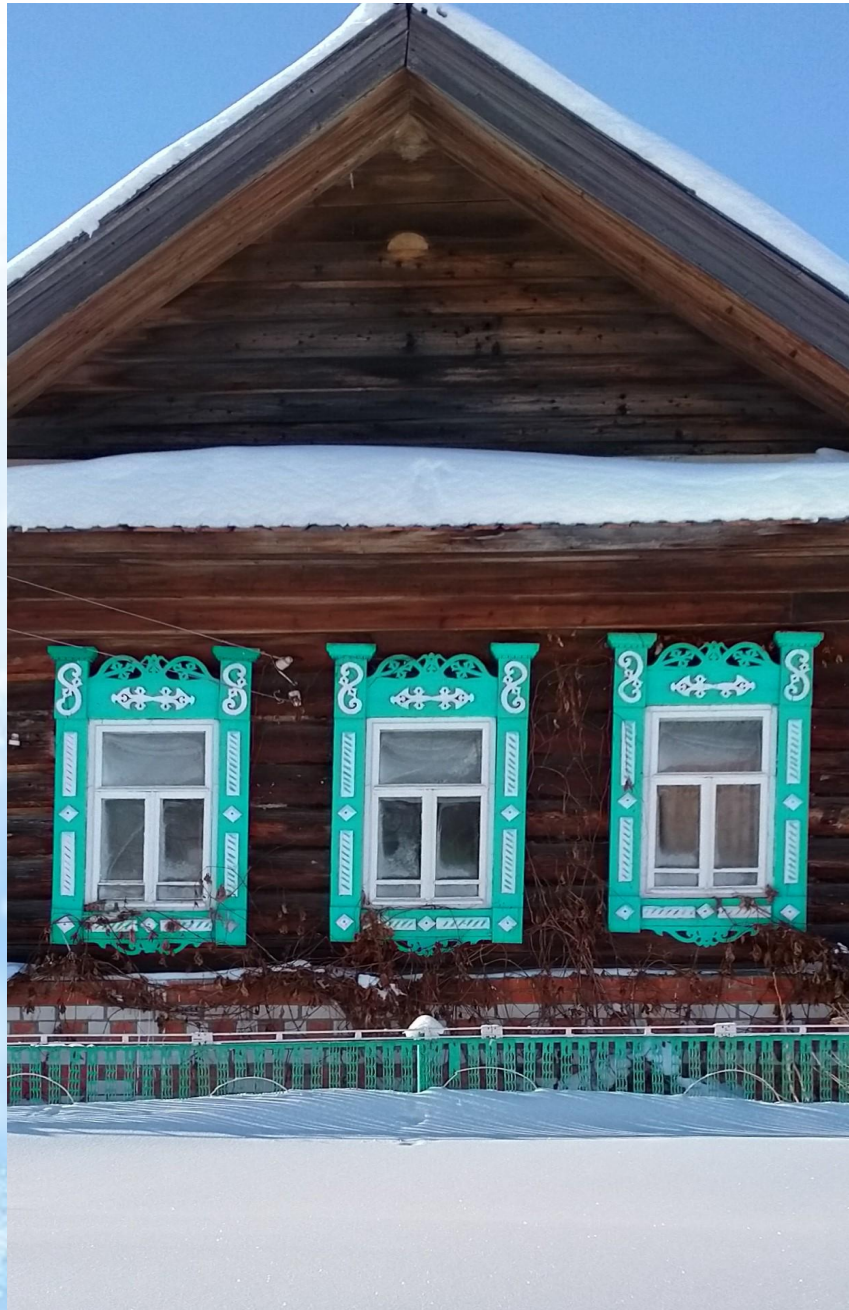

**Турштинские  
кружева**

The background features a vertical blue gradient, transitioning from a light, pale blue at the top to a deeper, more saturated blue at the bottom. Scattered throughout this gradient are numerous white snowflakes of various sizes and intricate patterns, creating a wintry, festive atmosphere.