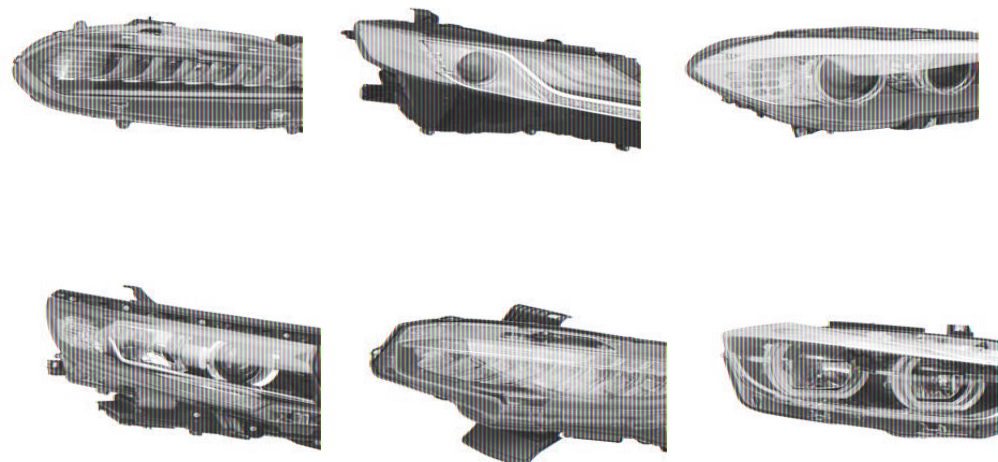

**Applicable Models:**

- Passenger Vehicle

**Applicable Brand:**

- Toyota, Honda, BMW

**Certification:**

- EMARK, DOT

	COMPANY NAME	MAIN PRODUCTS	WEBSITE
8	Nanjing Konghui Automotive CO., LTD.	Air suspension parts, air spring, air shock absorber and air compressor and valve blocks	<a href="http://www.njkh.com.cn">www.njkh.com.cn</a>