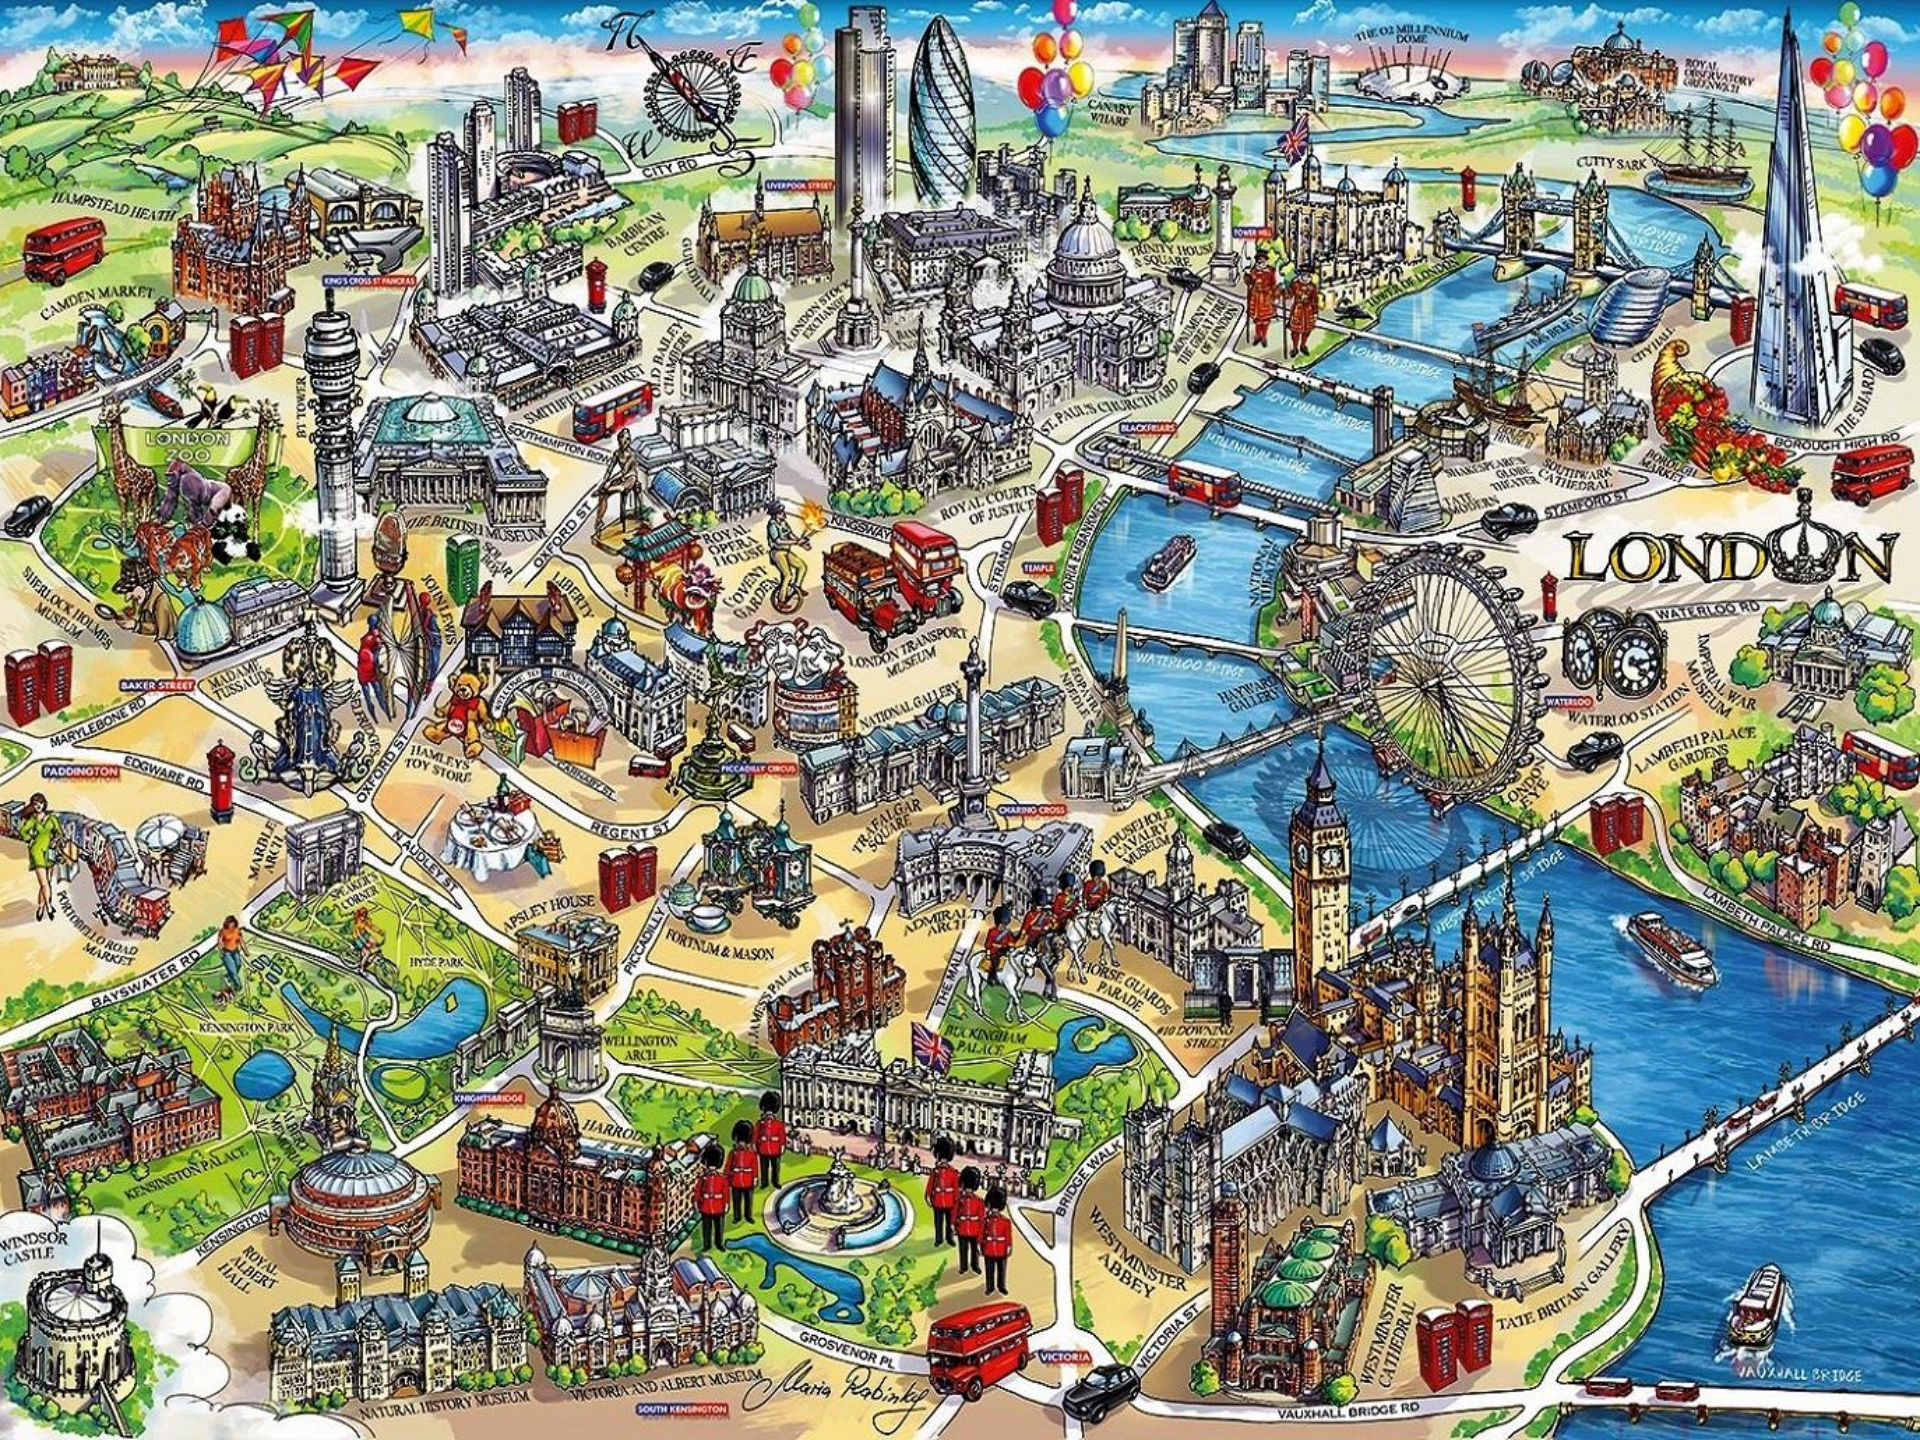

The United Kingdom of Great Britain and Northern Ireland

Union Jack

United Kingdom

Northern Ireland

Scotland

Wales

England

Elizabeth
Alexandra
Mary
Windsor
21 April
1926

 Rutravel.net

The Globe Theatre

Buckingham Palace

London Eye

Maria Peabody

LONDON

HAMPSTEAD HEATH
CAMPDEN MARKET
FINCH CROSS ST MARKS

LONDON ZOO
SHERLOCK HOLMERS MUSEUM
MARLBORNE RD
PADDOINGTON

MARYLEBONE RD
EDGWARE RD
MAYFAIR
PORTERS LANE ROAD MARKET

BAYSWATER RD
KENNINGTON PALACE
WINDSOR CASTLE
ROYAL ALBERT HALL

ROYAL ALBERT HALL
NATURAL HISTORY MUSEUM
SOUTH KENSINGTON

THE BRITISH MUSEUM
LONDONS MARKET
SMITHFIELD MARKET
SOUTHWAMPTON RD
OLDFORD ST
LIBERTY
BATTERSEA PARK

ROYAL OPERA HOUSE
COVENTRY GARDENS
ROYAL COURTS OF JUSTICE
NATIONAL GALLERY
LONDON TRANSPORT MUSEUM

TRAFALGAR SQUARE
ADAM SQUARE
BULLINGHAM PALACE
VICARAGE GARDENS

BUCKINGHAM PALACE
HORSINGUARDS PARADE
10 DOWNING STREET
BRIDGE WALK