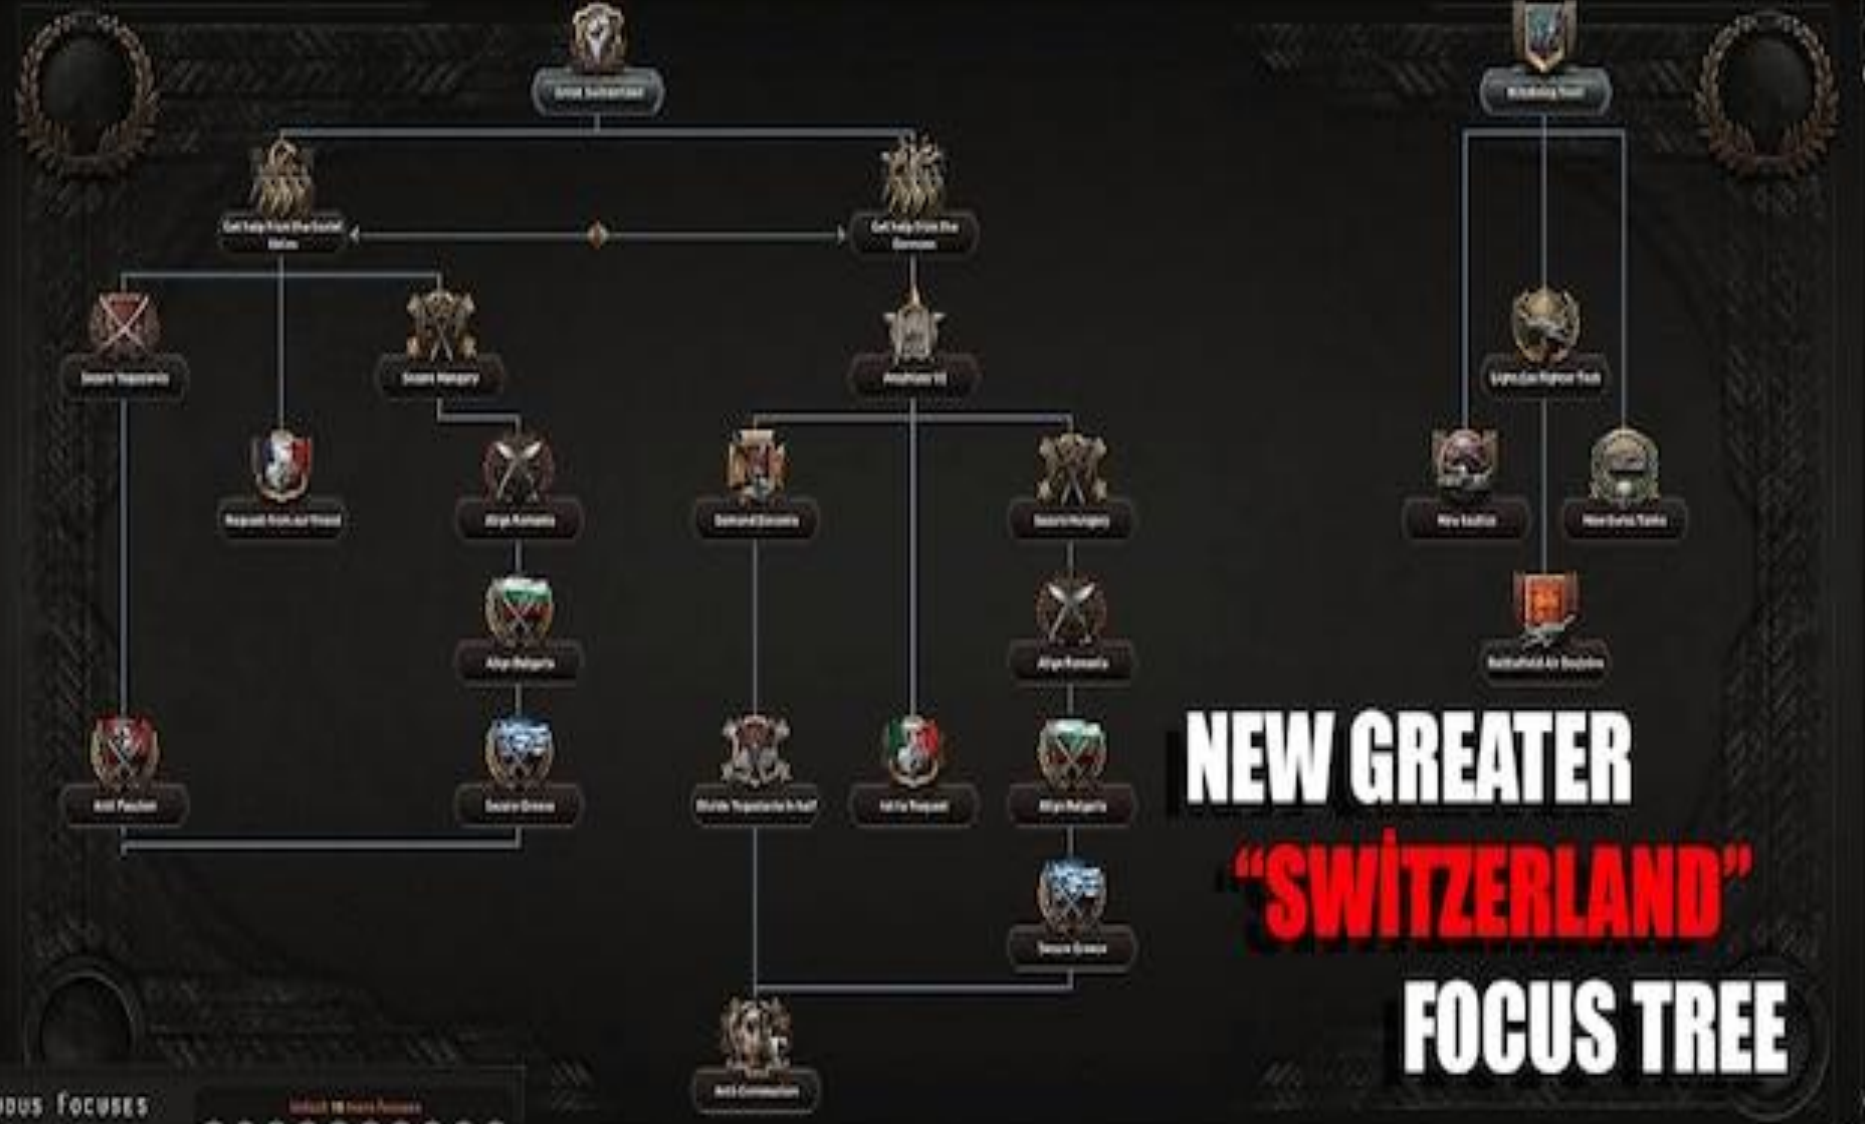

SWITZERLAND FOCUS TREE

Type to Search

NEW IDEOLOGY

FOCUS TREE

SWITZERLAND FOCUS TREE

Type to Search

**NEW GREATER
"SWITZERLAND"
FOCUS TREE**

271 100% 51% 55.20K 16 2.3y 0 100 75 0 0 12:00, 1 Jan, 1936

They gave us the land

Austria's Troy, Upper Austria, Lower Austria lands are our

Our friendship is proven

Gain Base Stability: +1.00%

271

100%

51%

107.93K