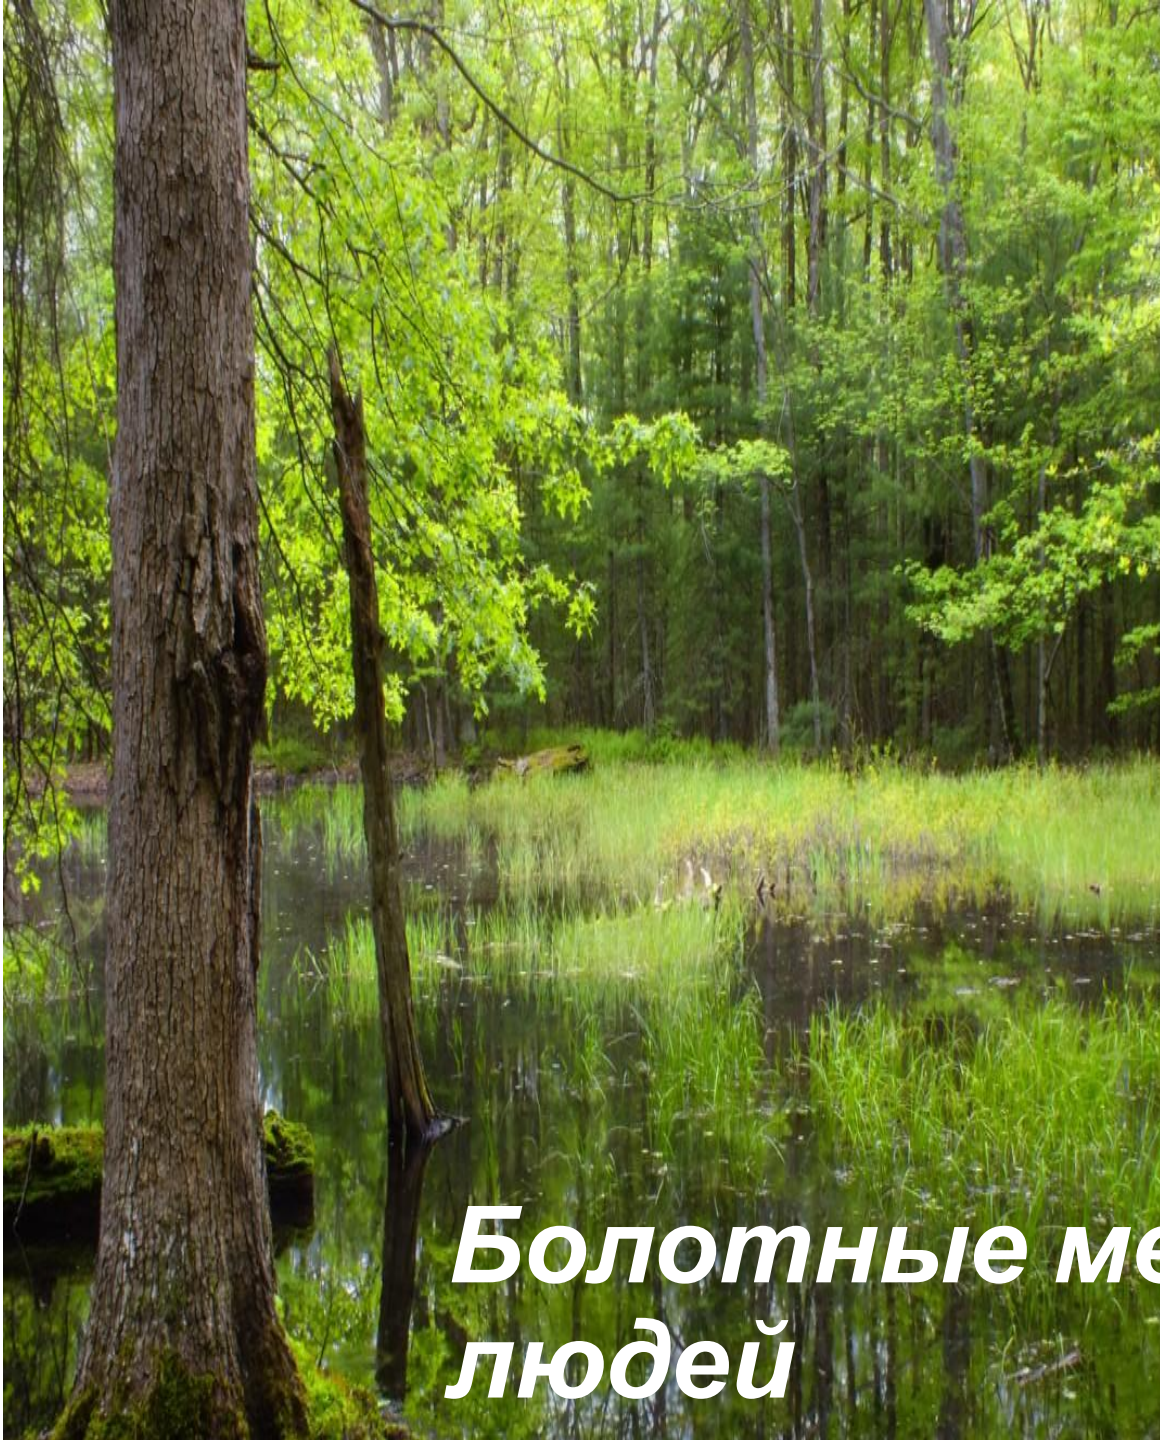

***Болотные местности и дома
людей***