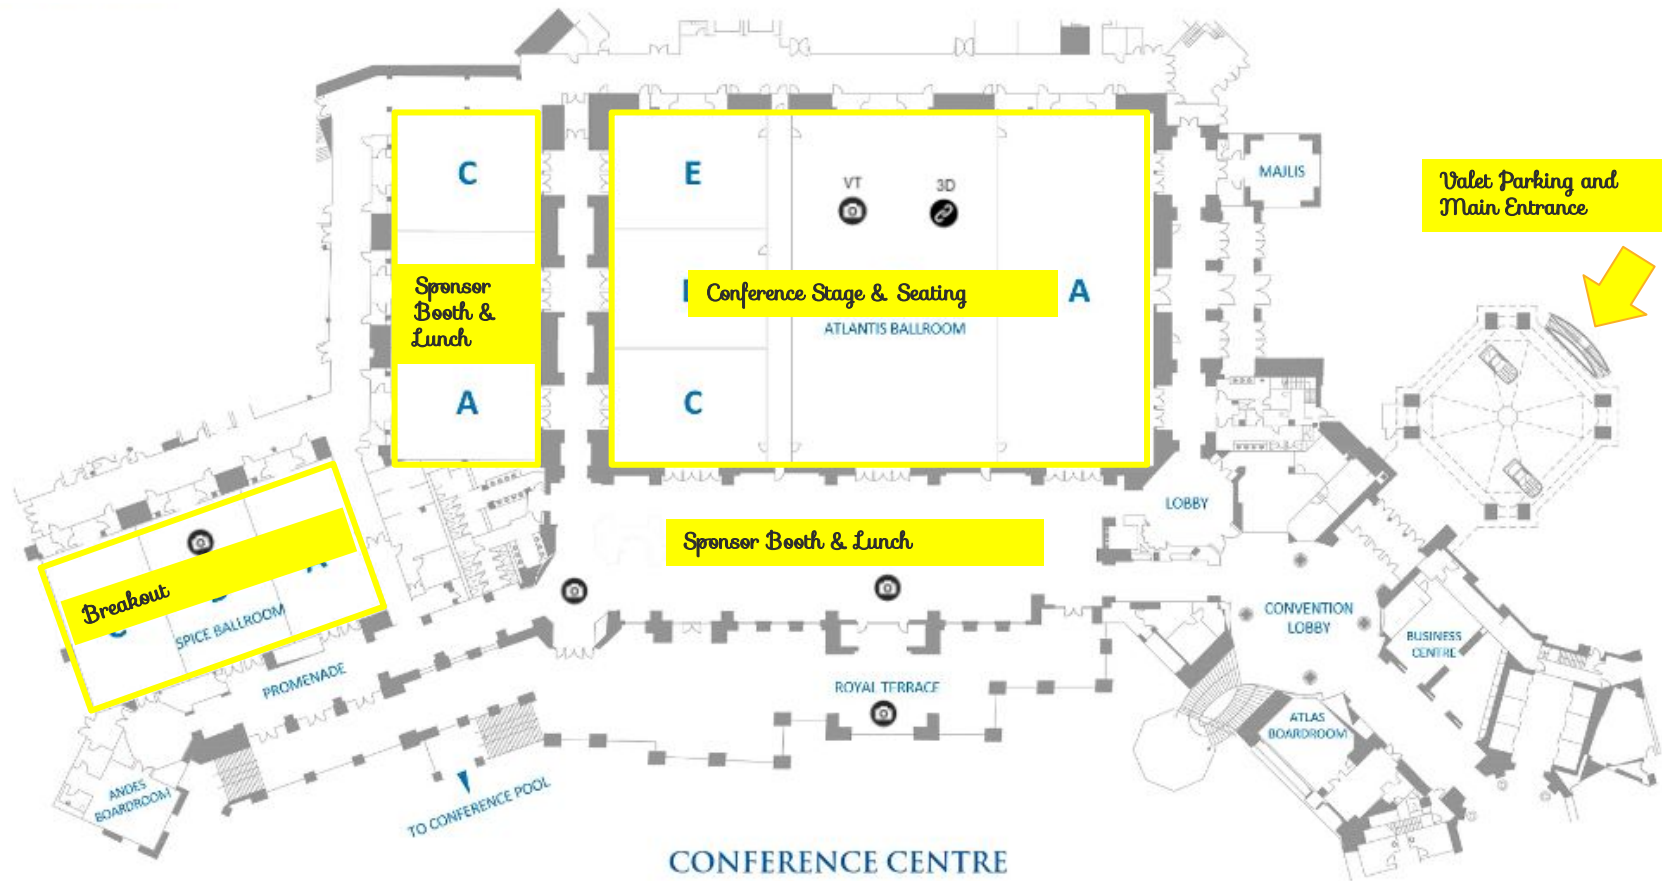

ATLANTIS THE PALM

Atlantis Ballroom - Conference Room

Atlantis Ballroom - Conference Room

Spice Ballroom - Breakout Room

Silk Ballroom - Sponsor Booths / Lunch Area

FLOORPLAN

n

BITMAIN & co-host Booth

Dimension: 8m x 2m

Exahash Booth

Dimension: 6m x 2m

Petahash Booth

Dimension 4m x 2m

Terahash Booth

Dimension 3m x 2m