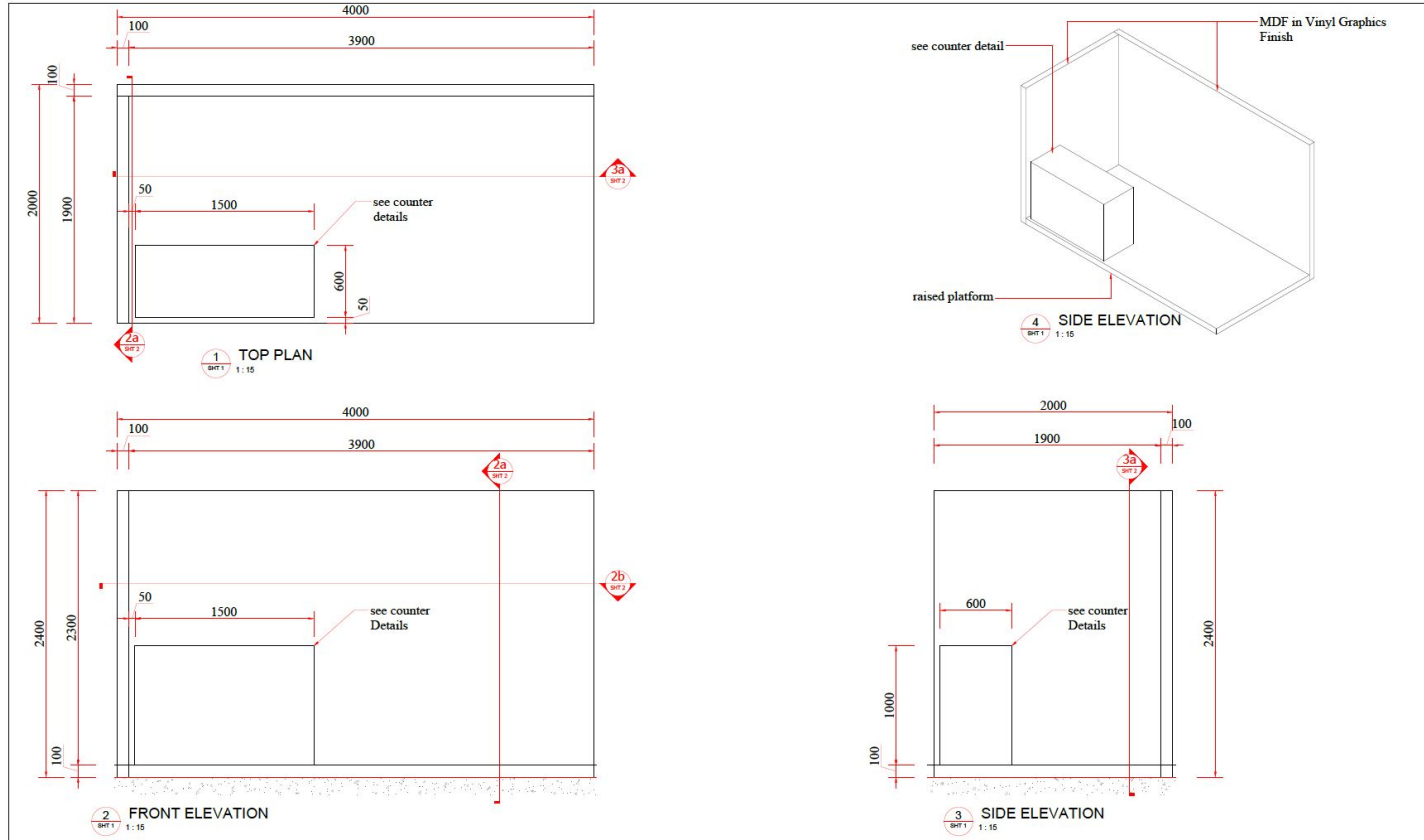

Dimension: 8m x 2m

Exahash Booth

Dimension: 6m x 2m

Petahash Booth

Dimension 4m x 2m

Terahash Booth

Dimension 3m x 2m