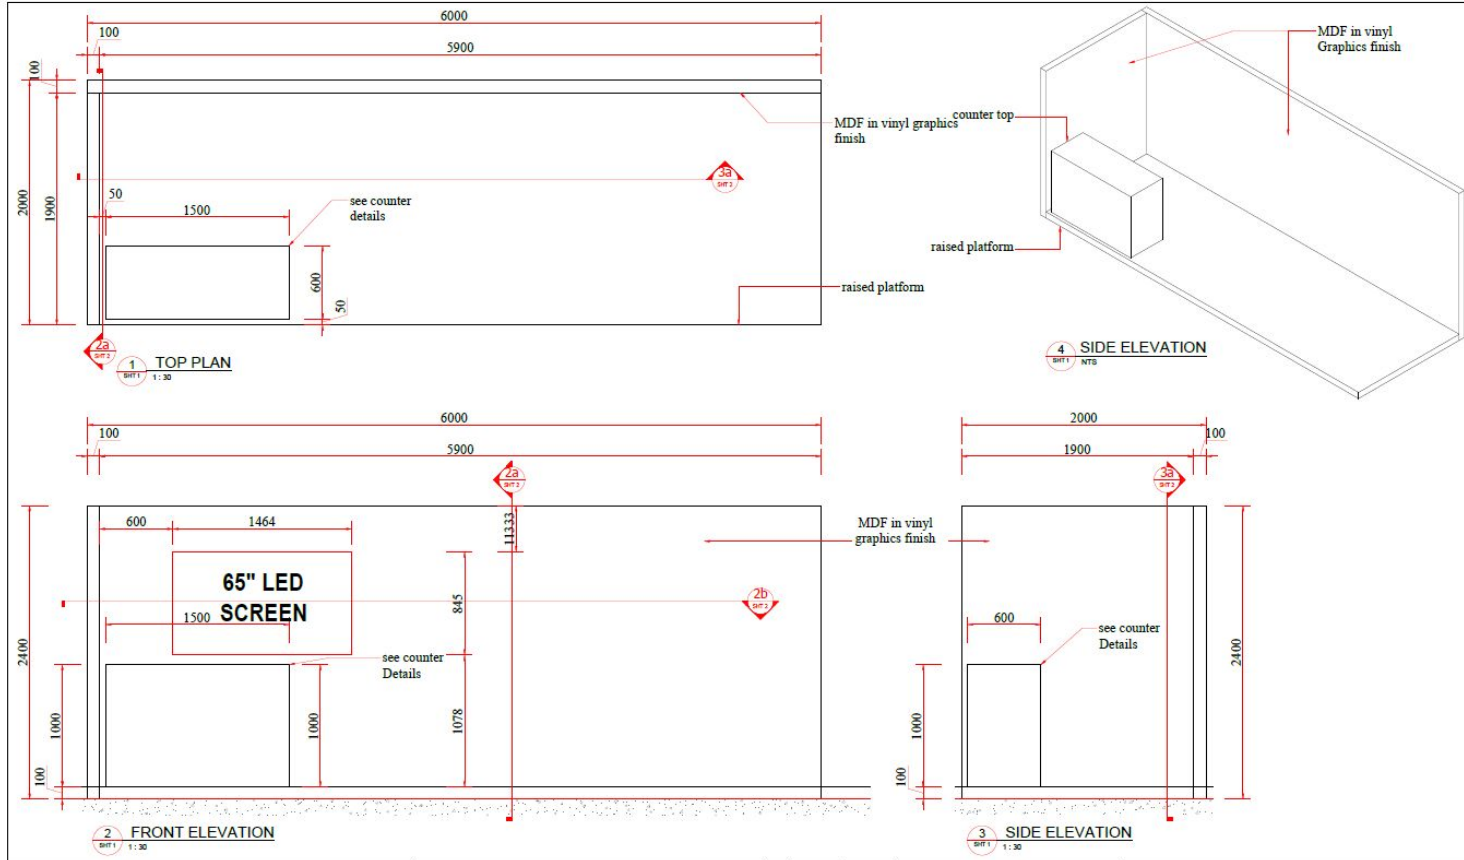

ATLANTIS THE PALM

Atlantis Ballroom - Conference Room

Atlantis Ballroom - Conference Room

Spice Ballroom - Breakout Room

Silk Ballroom - Sponsor Booths / Lunch Area

FLOORPLAN

n

BITMAIN & co-host Booth

Dimension: 8m x 2m

Exahash Booth

Dimension: 6m x 2m

Petahash Booth

Dimension 4m x 2m

Terahash Booth

Dimension 3m x 2m