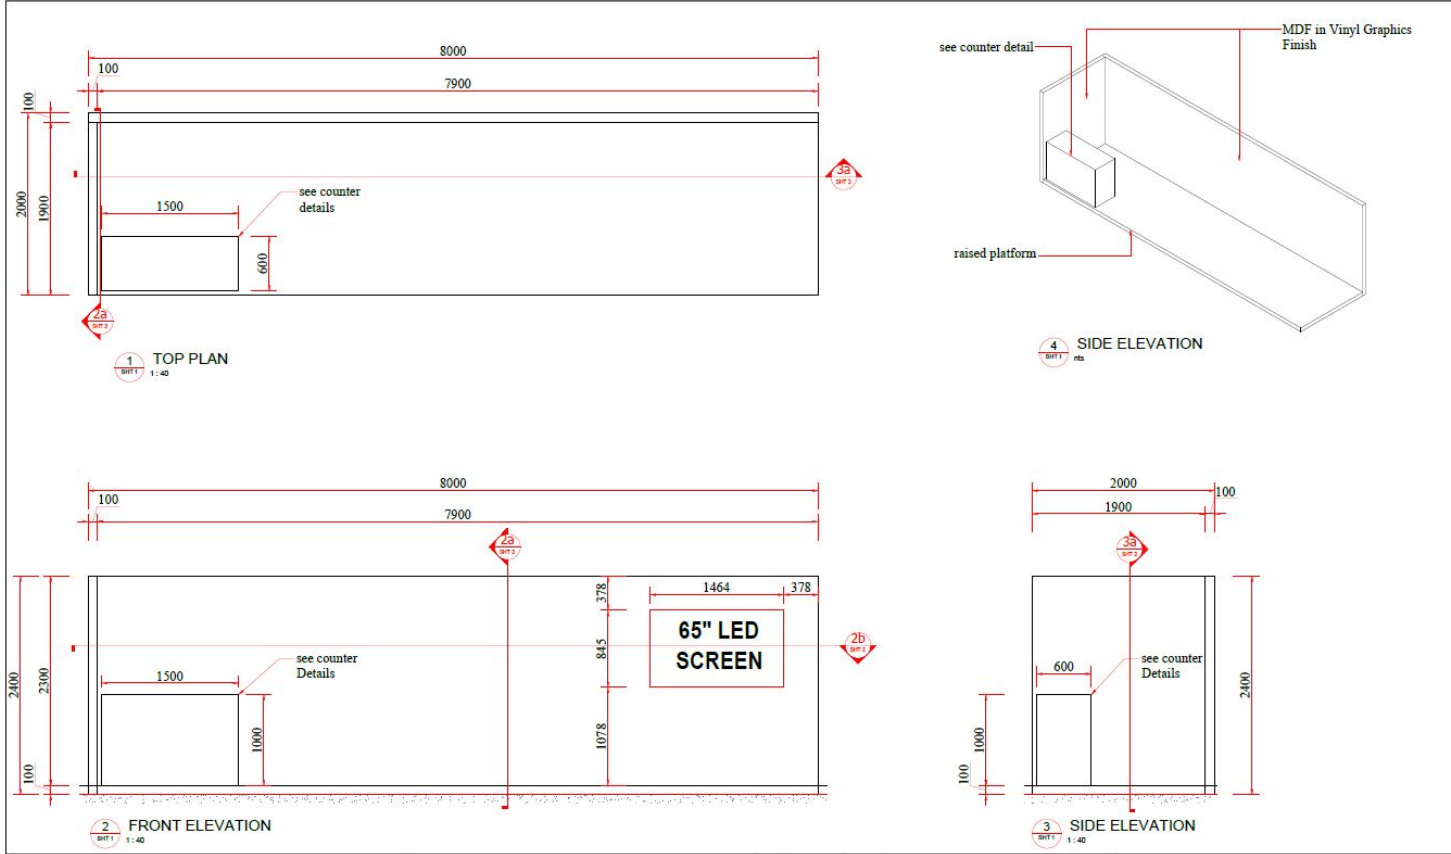

Dimension: 8m x 2m

Exahash Booth

Dimension: 6m x 2m

Petahash Booth

Dimension 4m x 2m

Terahash Booth

Dimension 3m x 2m