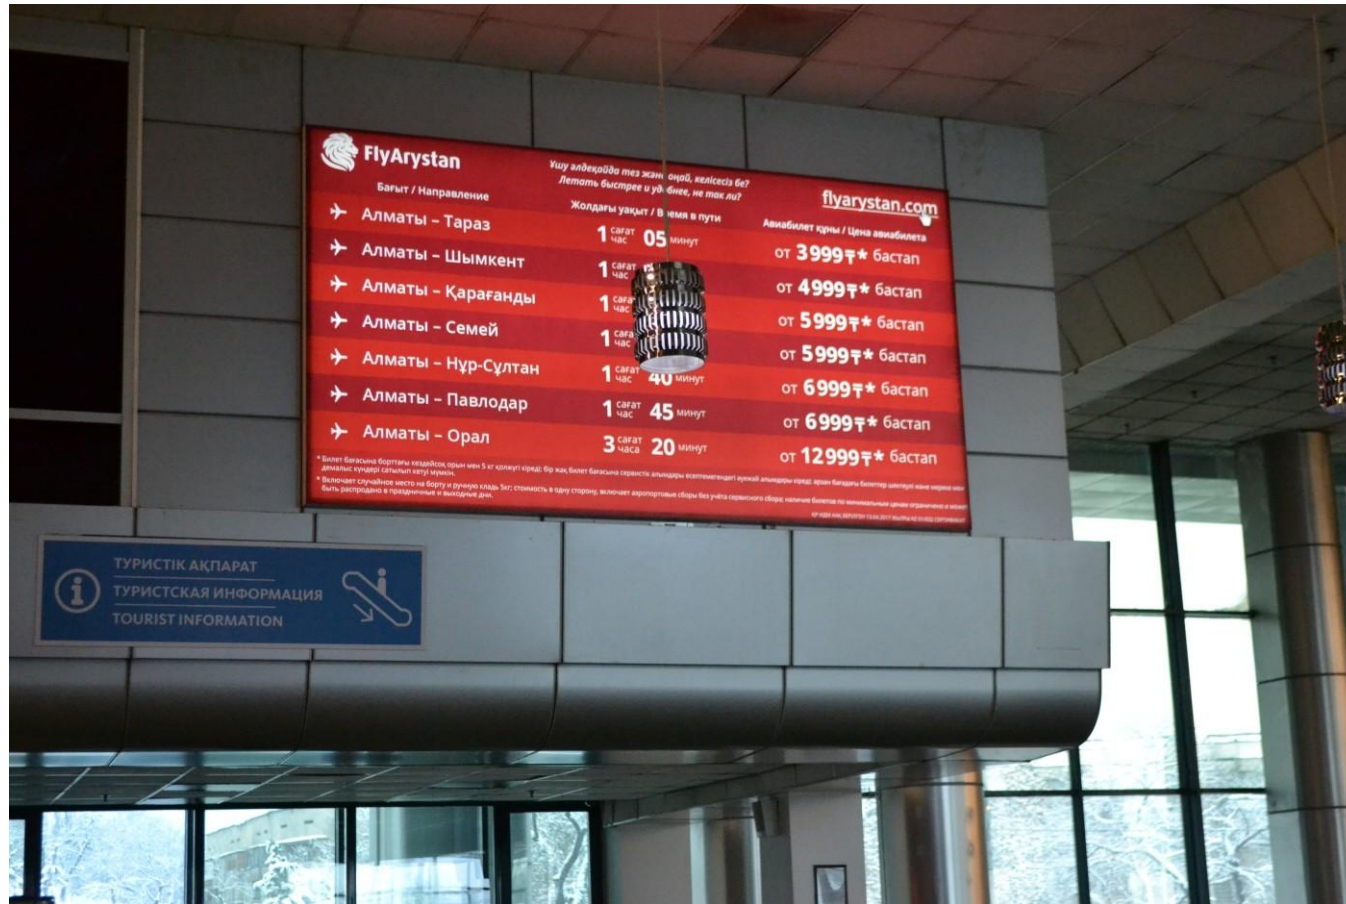

M Y D

PRODUCTION

ADVERTISING POSITIONS AT THE RAILWAY STATIONS OF ALMATY

Railway station

Location - Waiting Hall

Type: Flags branding

Size: 1x2.5m (8)

Price per month - 800 000 KZT

Price of installation works - 15 000 KZT per 1 sq.

m.

Location - Waiting Hall

Type: Lightpicture

Size: 3.68x2.99m

Price per month - 400 000 KZT

Price of installation works - 10 000 KZT per 1 sq.
m.

Location - 2 and 3 paths transition zone

Type: Escalators branding

Size: 11x0,62m / 10x0.62m

Price per month - 400 000 KZT

Batch offer per 2 escalators - 600 000 KZT

Price of installation works - 10 000 KZT per 1 sq.
m.

Location - 2 floor, 2 and 3 paths transition zone

Type: Lightpicture

Size: 3.68x1.98m

Price per month - 450 000 KZT

Price of installation works - 10 000 KZT per 1 sq. m.

Location - 2 and 3 paths transition zone

Type: Lightpicture

Size: 2.7x1.8m

Price per month - 600 000 KZT