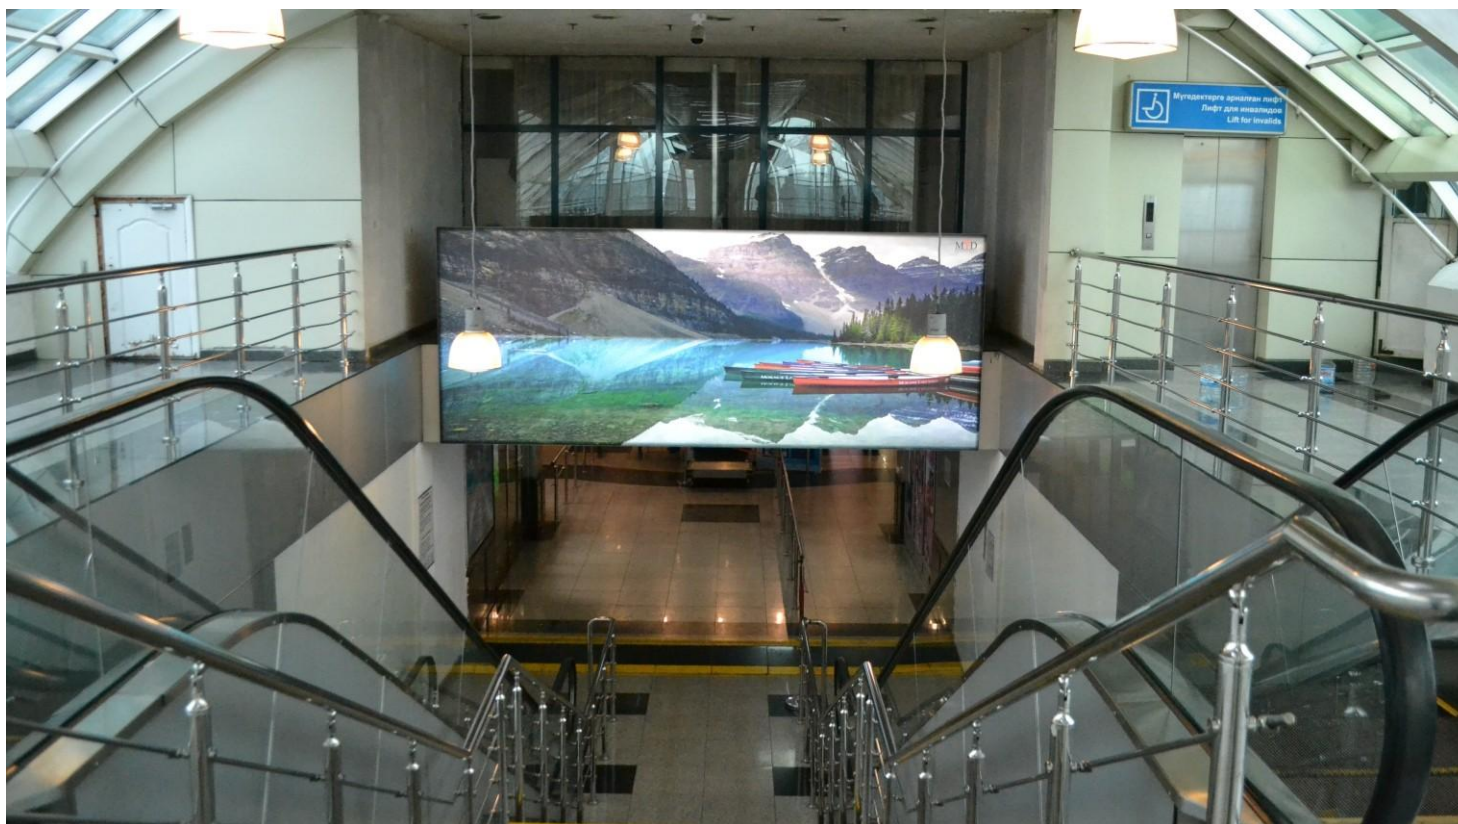

Type: Lightpicture

Size: 3.68x1.98m

Price per month - 450 000 KZT

Price of installation works - 10 000 KZT per 1 sq.
m.

Location - 2 and 3 paths transition zone

Type: Lightpicture

Size: 2.7x1.8m

Price per month - 600 000 KZT

Price of installation works - 10 000 KZT per 1 sq.
m.

Location - 2 and 3 paths transition zone

Type: Lightpicture

Size: 5x2m

Price per month - 450 000 KZT

Price of installation works - 10 000 KZT per 1 sq.
m.

Location - Waiting Hall

Type: Lightpicture

Size: 5x2.5m

Price per month - 400 000 KZT

Price of installation works - 10 000 KZT per 1 sq.
m.

Location - Waiting Hall

Type: Lightpicture

Size: 2.4x2m