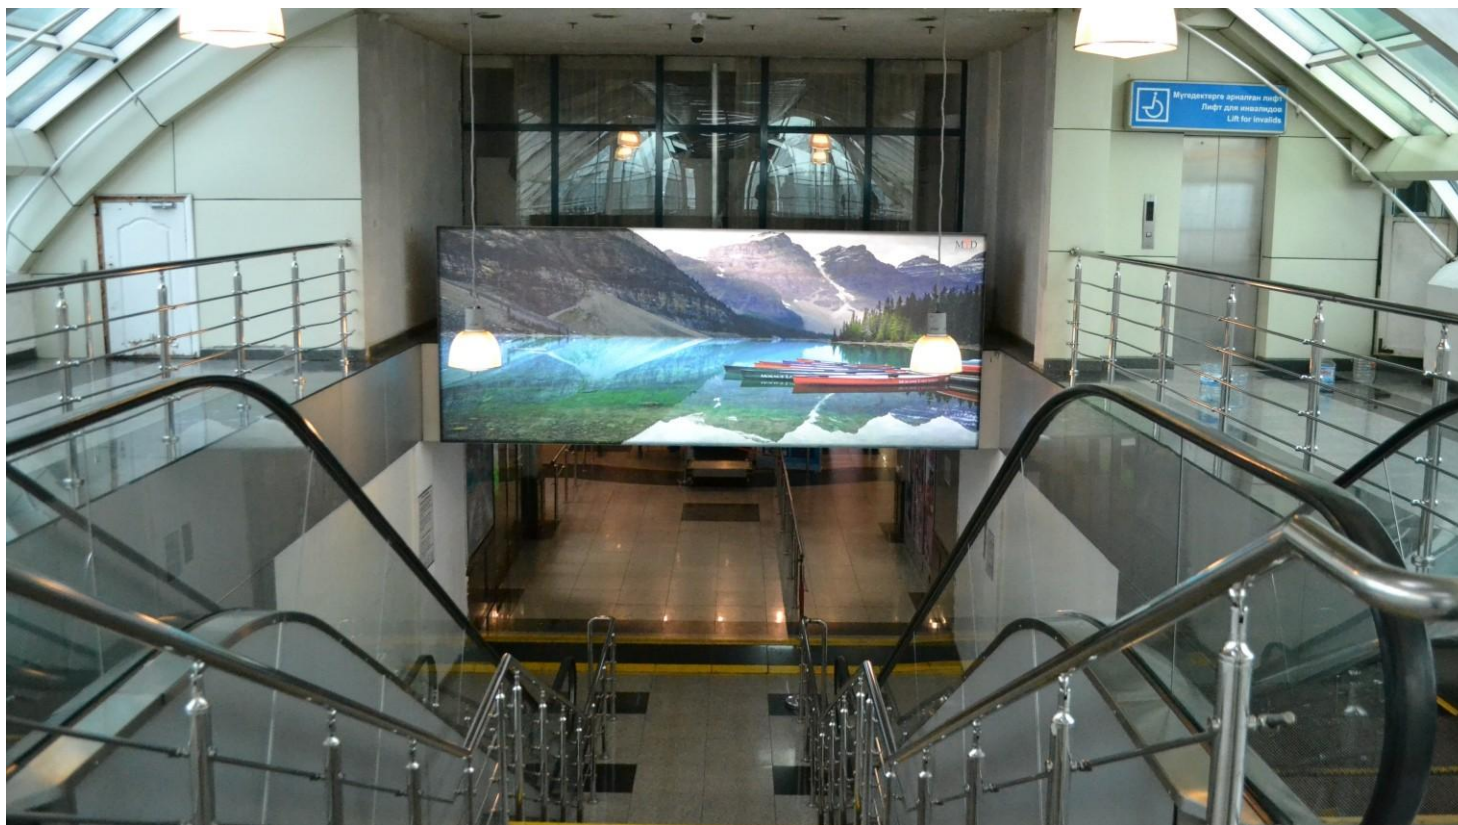

Location - 2 and 3 paths transition zone

Type: Lightpicture

Size: 5x2m

Price per month - 450 000 KZT

Price of installation works - 10 000 KZT per 1 sq.
m.