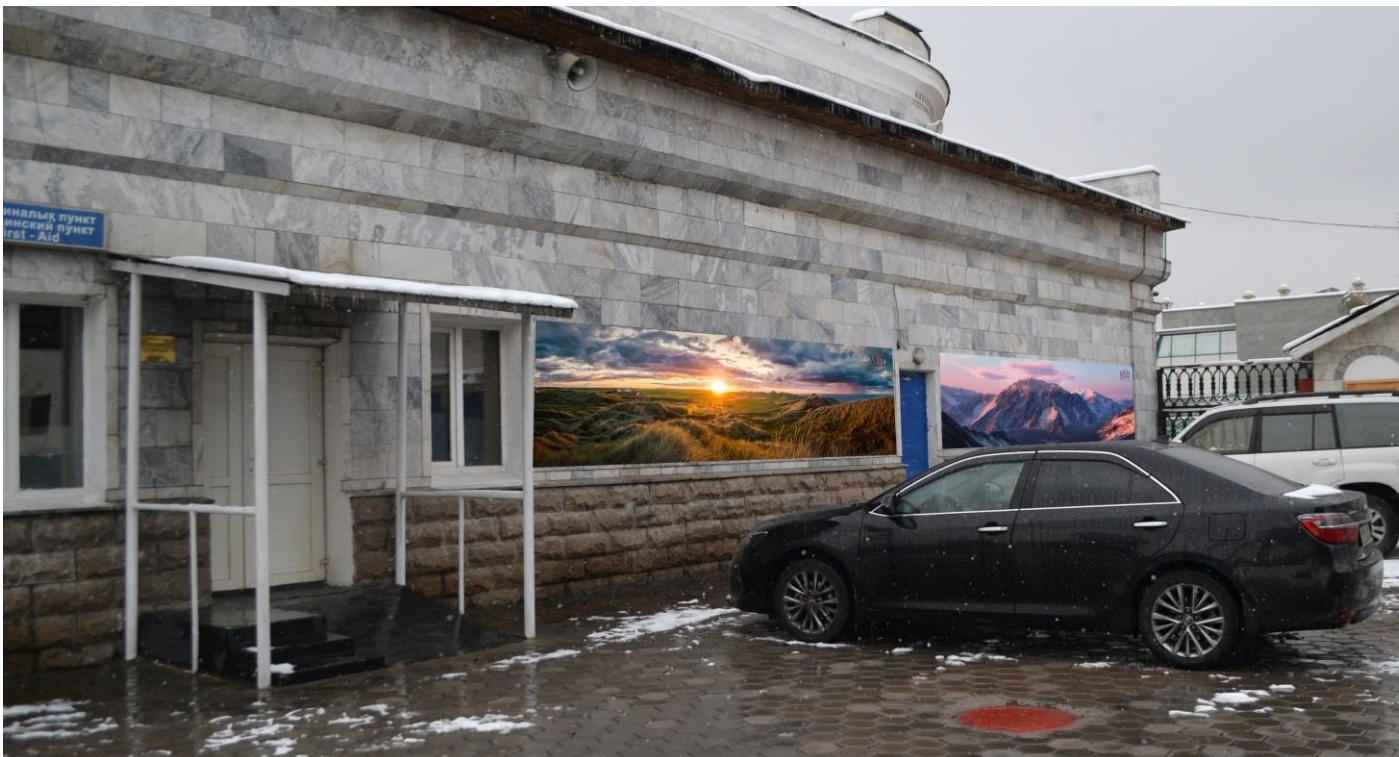

Location - Cash hall

Type: Lightpicture

Size: 2x2.20m

Price per month - 500 000 KZT

Price of installation works - 10 000 KZT per 1 sq.
m.

Location - Cash hall

Type: Lightpicture

Size: 2.2x1.5m

Price per month - 550 000 KZT

Price of installation works - 10 000 KZT per 1 sq.
m.

Location - Building side part

Type: Lightpicture

Size: 6.4x2.2m

Price per month - 600 000 KZT

Price of installation works - 10 000 KZT per 1 sq.
m.