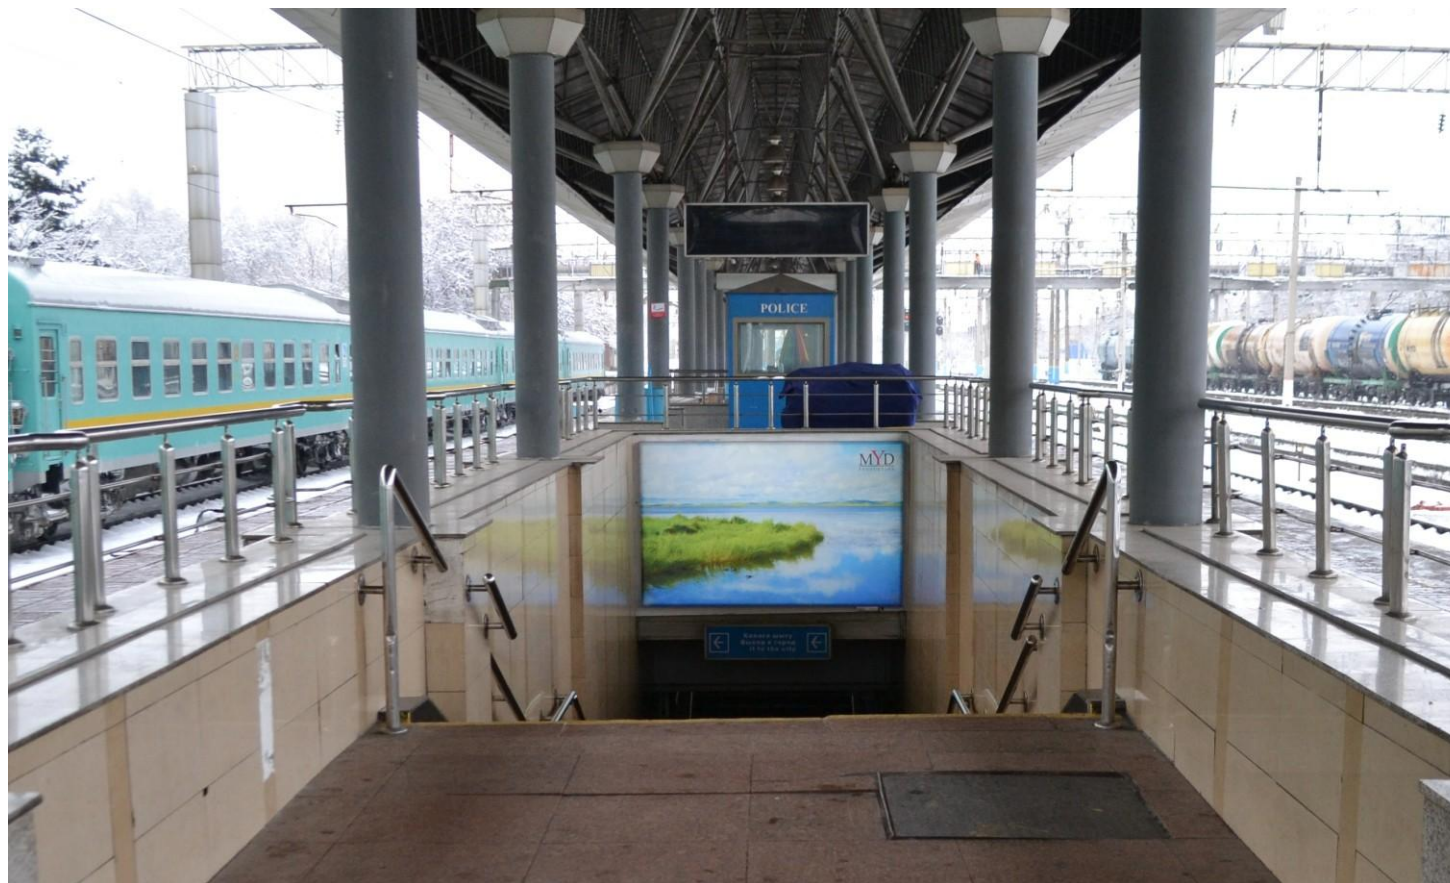

Price of installation works - 15 000 KZT per 1 sq.

m.

Location - Waiting Hall

Type: Lightpicture

Size: 3.68x2.99m

Price per month - 400 000 KZT

Price of installation works - 10 000 KZT per 1 sq.
m.

Location - 2 and 3 paths transition zone

Type: Lightpicture

Size: 3.68x1.98m

Price per month - 450 000 KZT

Price of installation works - 10 000 KZT per 1 sq.
m.

Location - 2 and 3 paths transition zone

Type: Lightpicture

Size: 2.7x1.8m

Price per month - 600 000 KZT

Price of installation works - 10 000 KZT per 1 sq.
m.

Location - 2 and 3 paths transition zone

Type: Lightpicture

Size: 5x2m

Price per month - 450 000 KZT

Price of installation works - 10 000 KZT per 1 sq.
m.

Location - Waiting Hall

Type: Lightpicture

Size: 5x2.5m

Price per month - 400 000 KZT

Price of installation works - 10 000 KZT per 1 sq.
m.

Location - Waiting Hall

Type: Lightpicture

Size: 2.4x2m