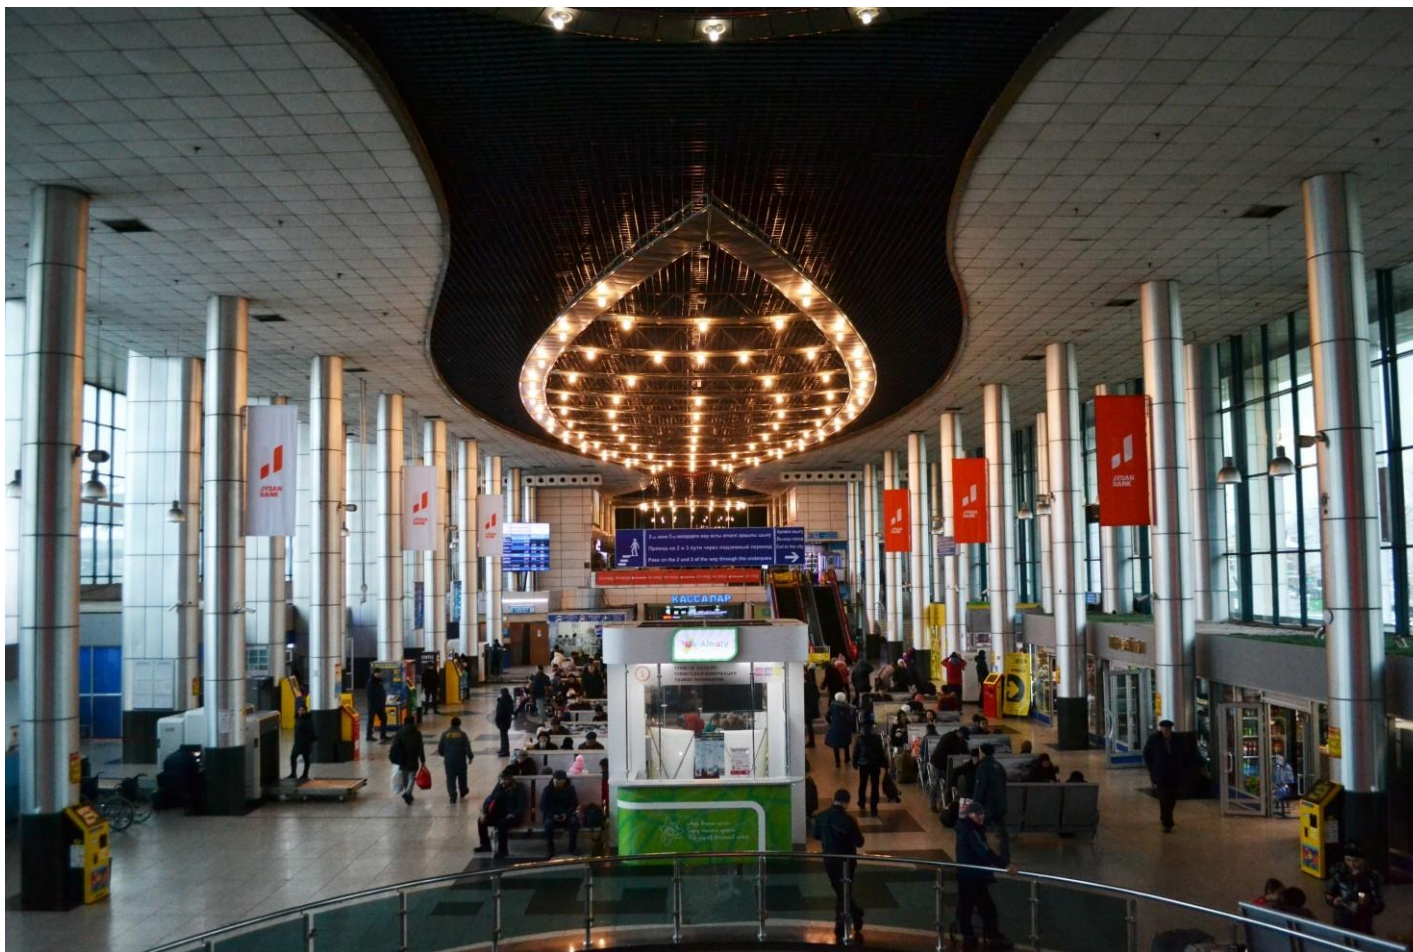

M Y D

PRODUCTION

ADVERTISING POSITIONS AT THE RAILWAY STATIONS OF ALMATY

Railway station

Location - Waiting Hall

Type: Flags branding

Size: 1x2.5m (8)

Price per month - 800 000 KZT

Price of installation works - 15 000 KZT per 1 sq.

m.

Location - Waiting Hall

Type: Lightpicture

Size: 3.68x2.99m

Price per month - 400 000 KZT

Price of installation works - 10 000 KZT per 1 sq.
m.

Location - 2 and 3 paths transition zone