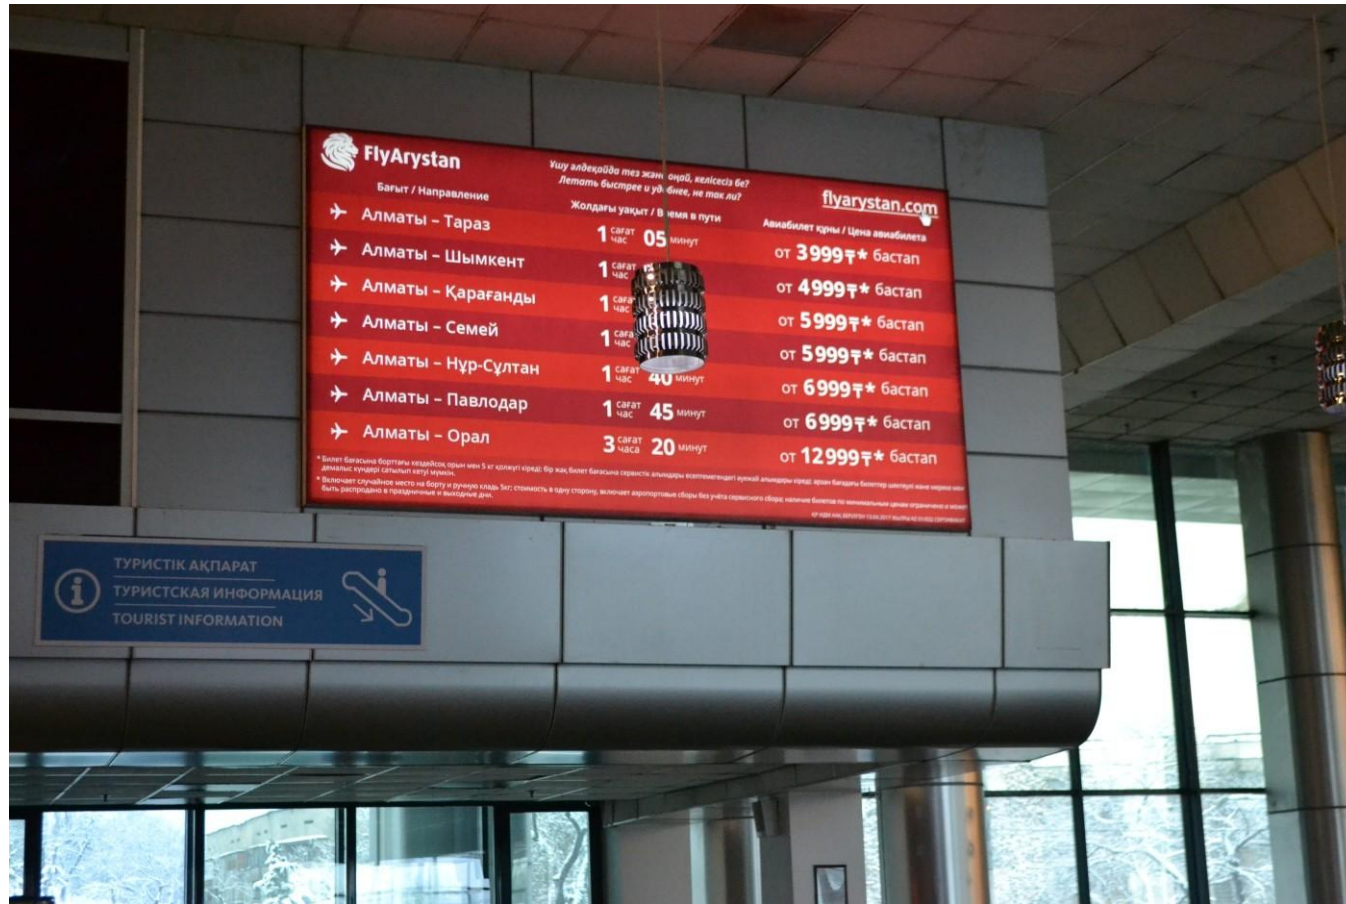

M Y D

PRODUCTION

ADVERTISING POSITIONS AT THE RAILWAY STATIONS OF ALMATY

Railway station

Location - Waiting Hall

Type: Flags branding

Size: 1x2.5m (8)

Price per month - 800 000 KZT

Price of installation works - 15 000 KZT per 1 sq.

m.

Location - Waiting Hall

Type: Lightpicture

Size: 3.68x2.99m

Price per month - 400 000 KZT

Price of installation works - 10 000 KZT per 1 sq.
m.

Location - 2 and 3 paths transition zone

Type: Escalators branding

Size: 11x0,62m / 10x0.62m

Price per month - 400 000 KZT

Batch offer per 2 escalators - 600 000 KZT

Price of installation works - 10 000 KZT per 1 sq.
m.

Location - 2 floor, 2 and 3 paths transition zone

Type: Lightpicture

Size: 3.68x1.98m

Price per month - 450 000 KZT

Price of installation works - 10 000 KZT per 1 sq.
m.

Location - 2 and 3 paths transition zone

Type: Lightpicture

Size: 2.7x1.8m

Price per month - 600 000 KZT