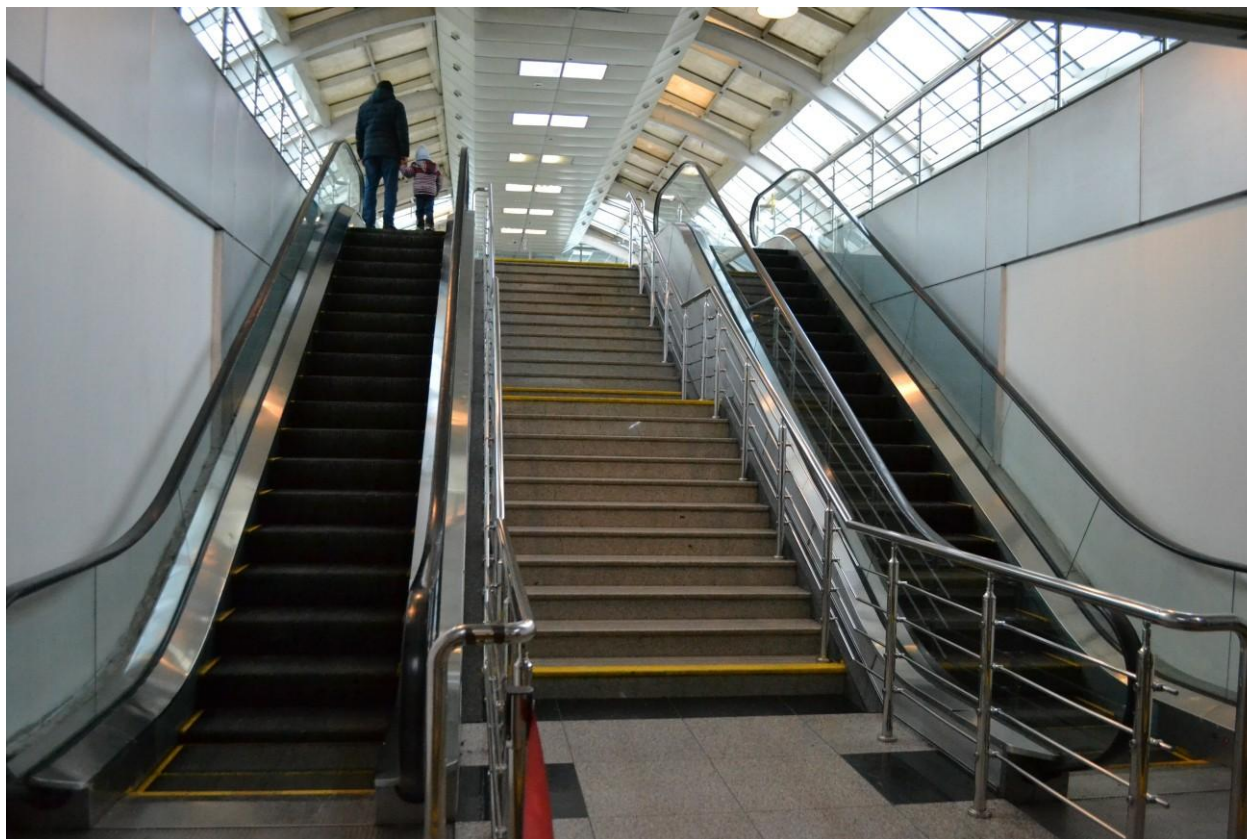

Price of installation works - 10 000 KZT per 1 sq.
m.

Location - 2 and 3 paths transition zone

Type: Lightpicture

Size: 5x2m

Price per month - 450 000 KZT

Price of installation works - 10 000 KZT per 1 sq.
m.