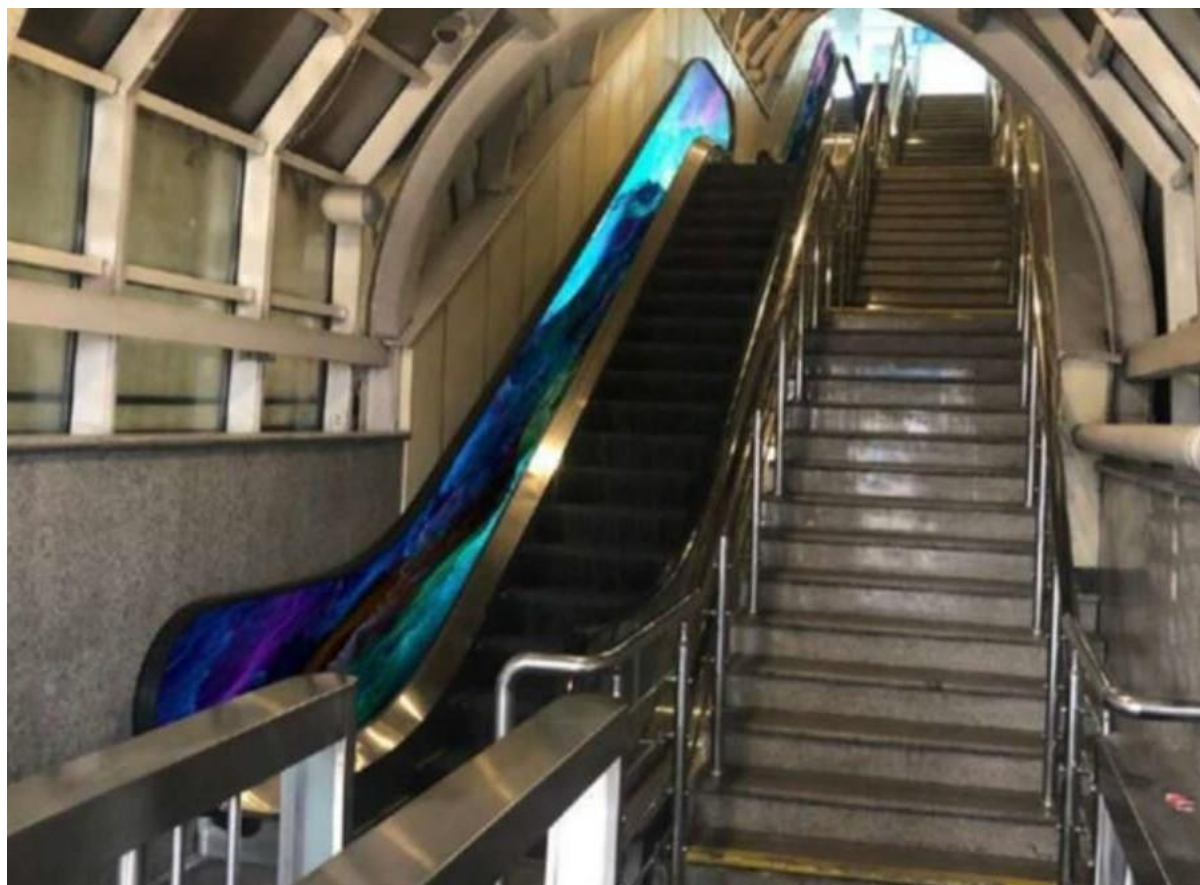

Price of installation works - 15 000 KZT per 1 sq.

m.

Location - Waiting Hall

Type: Lightpicture

Size: 3.68x2.99m

Price per month - 400 000 KZT

Price of installation works - 10 000 KZT per 1 sq.
m.

Location - 2 and 3 paths transition zone