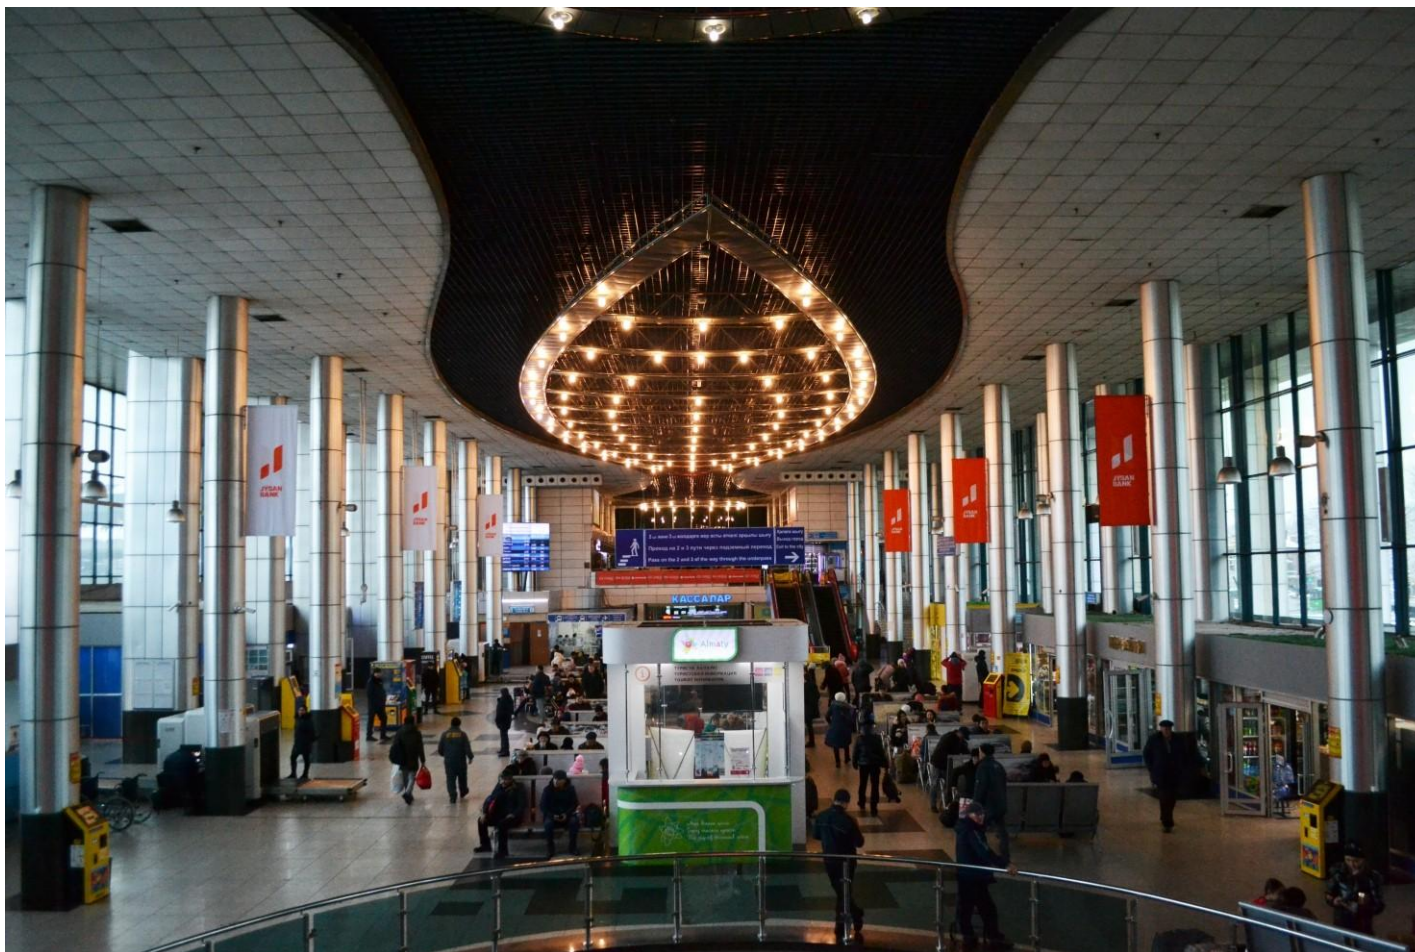

M Y D

PRODUCTION

ADVERTISING POSITIONS AT THE RAILWAY STATIONS OF ALMATY

Railway station

Location - Waiting Hall

Type: Flags branding

Size: 1x2.5m (8)

Price per month - 800 000 KZT

Price of installation works - 15 000 KZT per 1 sq.

m.

Location - Waiting Hall

Type: Lightpicture

Size: 3.68x2.99m

Price per month - 400 000 KZT

Price of installation works - 10 000 KZT per 1 sq.
m.

Location - 2 and 3 paths transition zone