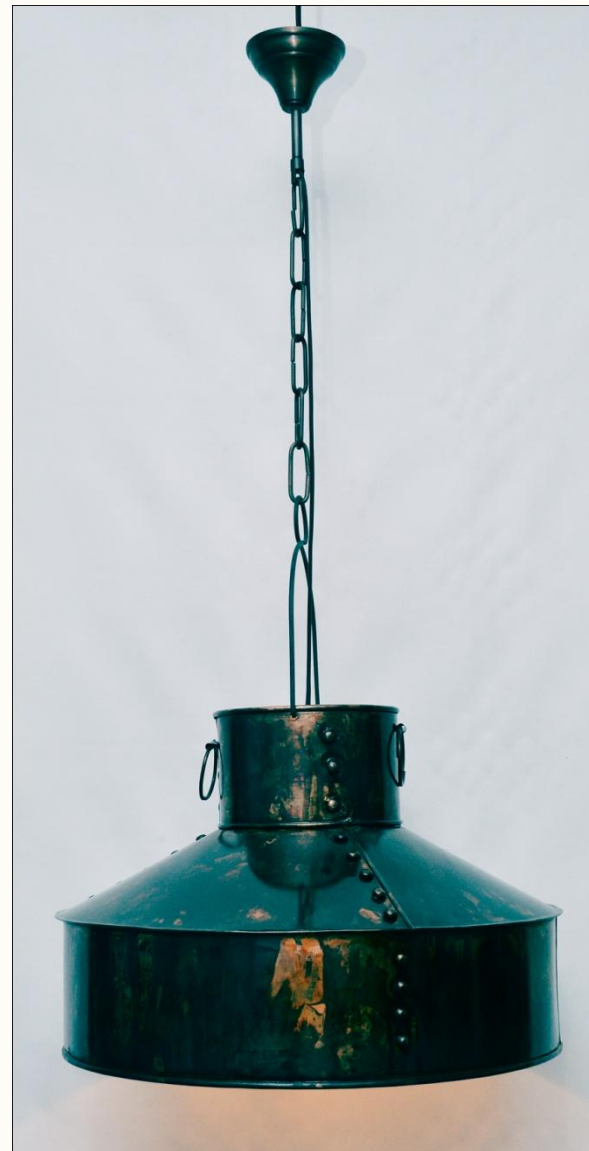

JAFRISONS EXPORT LAMP PPT

MANUFACTURE & EXPOTER

Since 1996

ITEM NO. JS-1015

DESP ROPE PENDENT LAMPS 1METAR CHAIN

SIZE IN INCHES 8X10"

FINISH NATURAL/RED/GREEN/WHITE

MATARIAL IRON AND ROPE CHAIN

NEW PRICE :- 7.40 RUB

ITEM NO. JS-1002

DESP IRON PENDENT LAMPS 1METAR CHAIN

SIZE IN INCHES 16"

FINISH GOLDEN/SILVER

MATERIAL IRON

NEW PRICE :- 8.25 RUB

ITEM NO. JS-1616A/B

DESP IRON PENDENT LAMPS 1METAR CHAIN

SIZE IN INCHES 16"

FINISH COPPER ANT/COPPER RUST

MATERIAL IRON

NEW PRICE :- 9.40 RUB

ITEM NO. JS-1011A.B

DESP IRON PENDENT LAMPS 1METAR CHAIN

SIZE IN INCHES 16"

FINISH COPPER WITH BROWN/COPPER WITH SILVER

MATERIAL IRON

NEW PRICE :- 9.75RUB

ITEM NO. JS-1010A.B

DESP IRON PENDENT LAMPS 1METAR CHAIN

SIZE IN INCHES 17"

FINISH BLACK/COPPER ANT

MATERIAL IRON