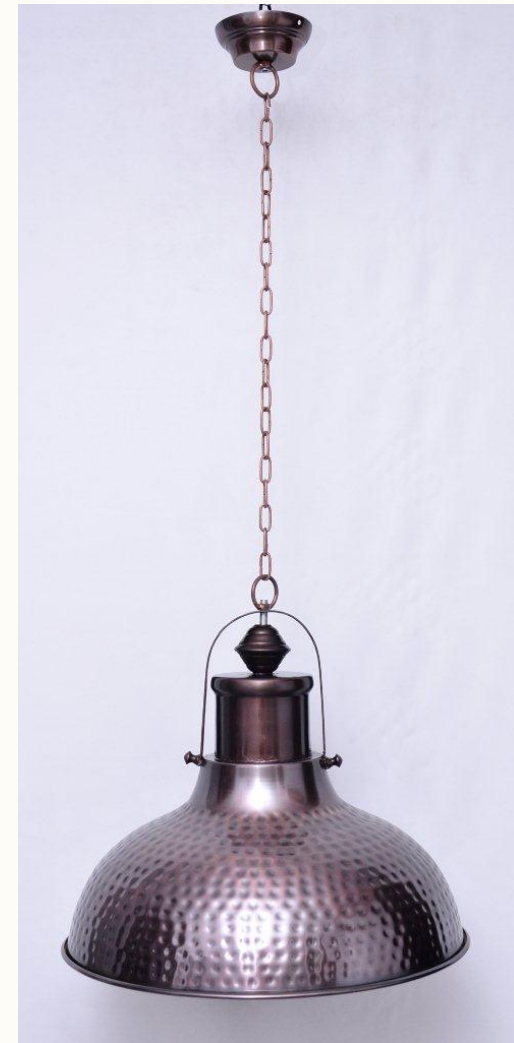

NEW PRICE :- 7.40 RUB

ITEM NO. JS-1002

DESP IRON PENDENT LAMPS 1METAR CHAIN

SIZE IN INCHES 16"

FINISH GOLDEN/SILVER

MATERIAL IRON

NEW PRICE :- 8.25 RUB

ITEM NO. JS-1616A/B

FINISH COPPER WITH BROWN/COPPER WITH SILVER

MATERIAL IRON

NEW PRICE :- 9.75RUB

ITEM NO. JS-1010A.B

DESP IRON PENDENT LAMPS 1METAR CHAIN

SIZE IN INCHES 17"

FINISH BLACK/COPPER ANT

MATERIAL IRON

NEW PRICE :- 12.60RUB

ITEM NO. JS-1001

DESP IRON PENDENT LAMPS 1METAR CHAIN

SIZE IN INCHES 18"

FINISH COPPER ANT

MATARIAL IRON

NEW PRICE :- 10.95RUB

ITEM NO. JS-1012 A/B/C

DESP IRON PENDENT LAMPS 1METAR CHAIN

SIZE IN INCHES 10"

FINISH SKY BLUE/WHITE/BLACK

MATERIAL IRON AND WOOD ON TOP

NEW PRICE :- 7.10 RUB

ITEM NO. JS-1018A/B/C

DESP IRON PENDENT LAMPS 1METAR CHAIN

SIZE IN INCHES 12"