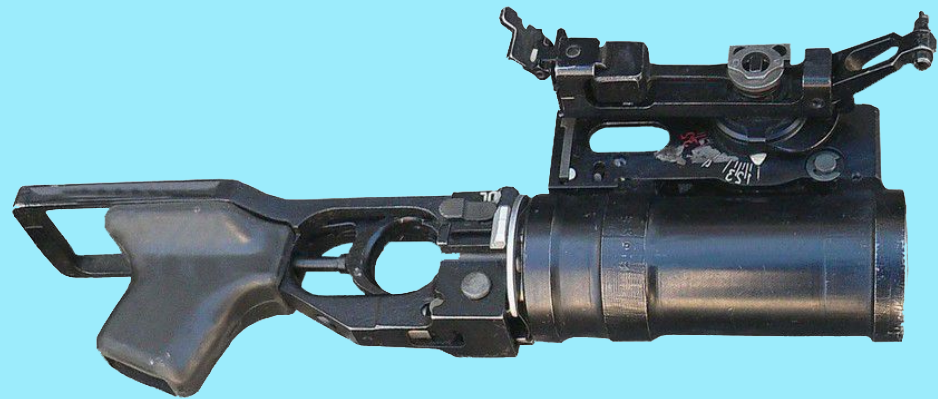

Гранатометы

40 мм гранатомёт ГП-25 "Костер"