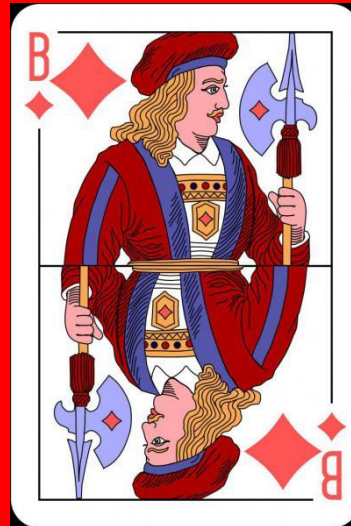

ГДЕ ЛОГИКА

1 Раунд

2 Раунд

B

БОР

10,81

$2s^2 2p^1$

Moderately ♩ = 120

The image shows a musical score for guitar in G major, 4/4 time, moderately at 120 bpm. The score consists of two systems. The first system has four measures with a melody line and a guitar tablature line. The second system has five measures with a melody line and a guitar tablature line. The chords are G, D, C, G, and G.