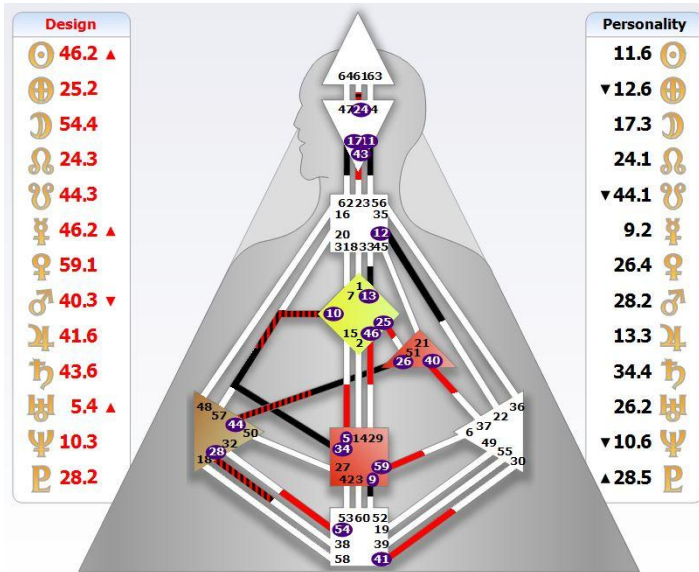

Четверти

Темы планет

The image shows a screenshot of a personality chart interface. On the left, a vertical list titled "Personality" contains numerical values and astrological symbols. Arrows point from these symbols to descriptive text on the right. The symbols include the Sun, Moon, North Node, South Node, Mercury, Venus, Mars, Jupiter, Saturn, Uranus, Neptune, and Pluto. The text on the right explains the themes associated with each symbol.

Циклы

Daria	
▲ 46.2	☉ 11.6
25.2	♁ 12.6 ▼
54.4	☽ 17.3
24.3	♋ 24.1
44.3	♌ 44.1 ▼
▲ 46.2	♍ 9.2
59.1	♎ 26.4
▼ 40.3	♏ 28.2
41.6	♐ 13.3
▲ 43.6	♑ 34.4
▲ 5.4	♒ 26.2
10.3	♓ 10.6 ▼
28.2	♈ 28.5 ▲

Cycle properties	
Daria	Generator 6 / 2
Cycle	Saturn Return
Cycle date (UT)	06.02.2015, 07:57:43
Cycle date (Local)	06.02.2015, 11:57:43
Cycle design date (UT)	11.11.2014, 16:23:13
Cycle cross	Left Angle Cross of Masks (13/7 43/23)
Age	29 years old
Compromise Channels (3)	
Channel of Struggle (28-38) (Saturn Return)	
Channel of Power (34-57) (Saturn Return)	
Channel of Structuring (43-23) (Saturn Return)	
Educational Channels (1)	
Channel of Logic (63-4)	
Personal Connection Channels (4)	
Channel of Openness (12-22)	
Channel of Perfected Form (10-57)	
Channel of Initiation (51-25)	
Channel of Community (37-40)	
Natal Channels (2)	

Карта Сна (DreamRave)

Транзиты

Design	
☉	64.4
☽	63.4 ▼
☾	33.1
♁	31.4
♂	41.4
♀	59.2
♆	50.3
♁	60.4
♂	1.6
♃	10.5
♄	27.1
♅	63.4 ▼
♆	54.5

Personality	
5.2	☉
35.2	☽
44.4	☾
56.2	♁
60.2	♂
14.4	♀
▲ 50.6	♆
▼ 63.1	♁
9.1	♂
58.5	♃
3.3	♄
63.3	♅
54.5	♆

☐ Rave properties

Type	Generator
Strategy	To Respond
Inner authority	Sacral
Definition	Single Definition
Profile	2 / 4
Incarnation Cross	Right Angle Cross of Consciousness (5/35 64/63)
Not Self theme	Frustration
Birth date (Local)	04.12.2018, 19:19:01
Birth date (UT)	04.12.2018, 16:19:01
Design date (UT)	07.09.2018, 03:03:51