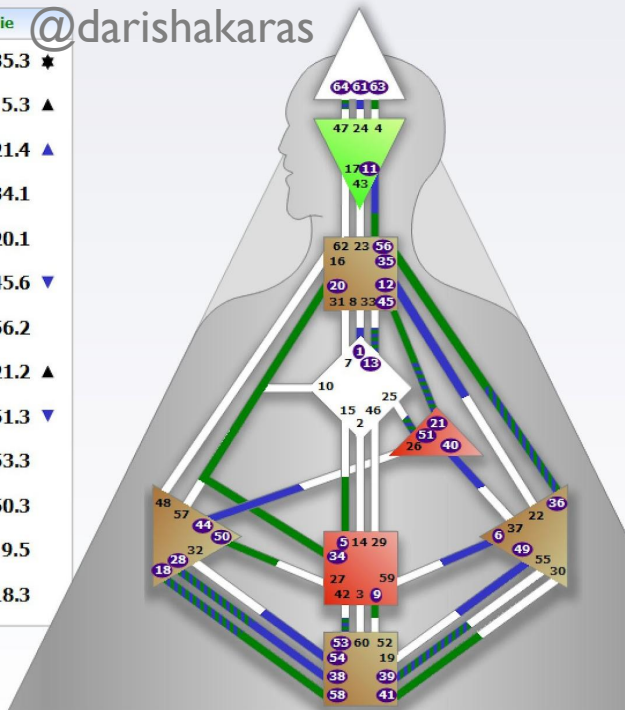

Четверти

Темы планет

The image shows a screenshot of a personality chart interface. On the left, a vertical list titled "Personality" contains numerical values and astrological symbols. Arrows point from these symbols to descriptive text on the right. The symbols include the Sun, Moon, North Node, South Node, Mercury, Venus, Mars, Jupiter, Saturn, Uranus, Neptune, and Pluto. The text on the right explains the themes associated with each symbol.

Материалы из курса Дарьи Карась
@darishakaras

6 линия - Генетическая травма разделенности

КОМПОЗИТЫ

♀	13.6	▼
♀	21.5	
♂	41.1	
♃	36.5	
♄	39.3	
♅	28.1	
♆	5.1	▼
♁	18.5	

Personality	
★	35.3
▲	5.3
	21.4
	34.1
	20.1
	45.6
	56.2
▲	21.2
▼	51.3
	53.3
	50.3
	9.5
	18.3

Design	
○	6.6
⊕	36.6
☾	44.2
♁	53.3
♃	54.3
♀	6.3
♀	18.1
♂	28.5
♃	51.2
♄	13.5
♅	40.2
♆	1.1
♁	64.2

▲	61.3
▼	38.1
	21.1
	49.1
▲	40.5
	1.4
	64.4

Материалы из курса Дарьи Карась

@darishakaras

Angelina Jolie	
▲	63.5
	64.5
	58.3
	34.5
	20.5
▼	13.6
▲	21.5
	41.1
	36.5
	39.3
▲	28.1
▼	5.1
	18.5

Brad Pitt	
▲	6.6
▲	36.6
	44.2
	53.3
	54.3
	6.3
	18.1
	28.5
	51.2
	13.5
	40.2
	1.1
	64.2

Composite properties	
Angelina Jolie	Manifesting Generator 3 / 5
Brad Pitt	Projector 4 / 6
Connection theme	7 - 2, Work To Do
Definition	Split Definition
Dominance Channels (1)	
Channel of Charisma (20-34) (Angelina Jolie)	
Compromise Channels (4)	
Channel of Transitoriness (35-36) (Angelina Jolie)	
Channel of Money (45-21) (Angelina Jolie)	
Channel of Judgment (18-58) (Angelina Jolie)	
Channel of Struggle (28-38) (Brad Pitt)	
Electromagnetic Channels (1)	
Channel of Curiosity (56-11)	