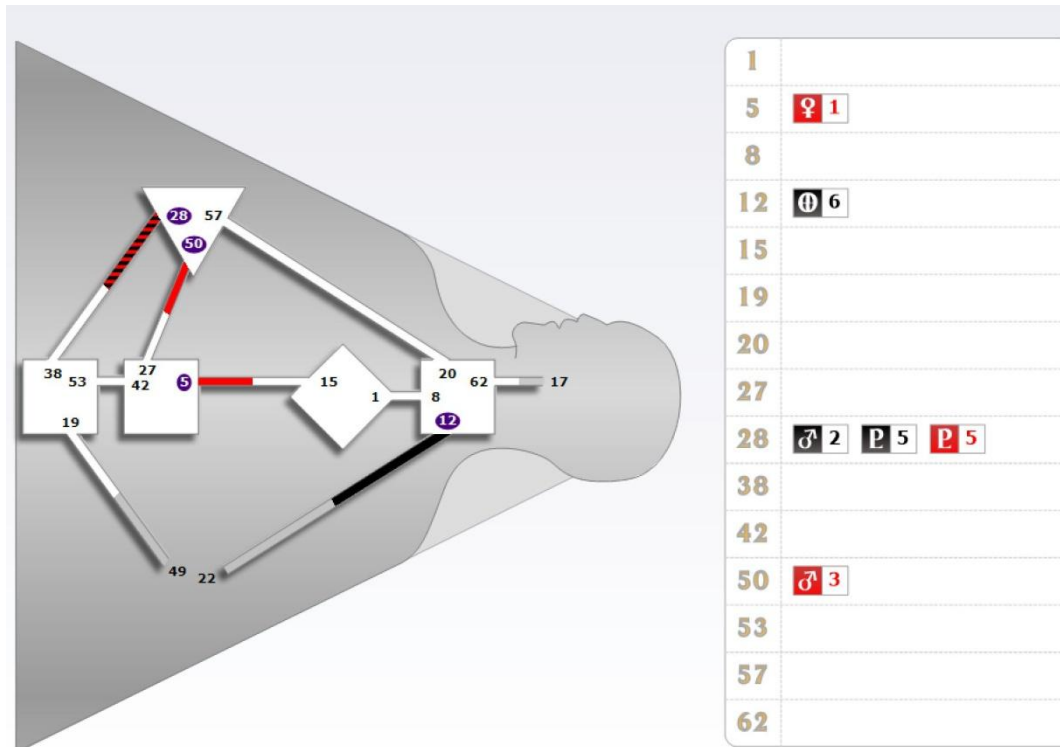

Циклы

Daria	
▲ 46.2	☉ 11.6
25.2	♁ 12.6 ▼
54.4	☾ 17.3
24.3	♋ 24.1
44.3	♌ 44.1 ▼
▲ 46.2	♍ 9.2
59.1	♎ 26.4
▼ 40.3	♏ 28.2
41.6	♐ 13.3
▲ 43.6	♑ 34.4
▲ 5.4	♒ 26.2
10.3	♓ 10.6 ▼
28.2	♄ 28.5 ▲

Cycle properties	
Daria	Generator 6 / 2
Cycle	Saturn Return
Cycle date (UT)	06.02.2015, 07:57:43
Cycle date (Local)	06.02.2015, 11:57:43
Cycle design date (UT)	11.11.2014, 16:23:13
Cycle cross	Left Angle Cross of Masks (13/7 43/23)
Age	29 years old
Compromise Channels (3)	
Channel of Struggle (28-38) (Saturn Return)	
Channel of Power (34-57) (Saturn Return)	
Channel of Structuring (43-23) (Saturn Return)	
Educational Channels (1)	
Channel of Logic (63-4)	
Personal Connection Channels (4)	
Channel of Openness (12-22)	
Channel of Perfected Form (10-57)	
Channel of Initiation (51-25)	
Channel of Community (37-40)	
Natal Channels (2)	

Карта Сна (DreamRave)

Транзиты

Design	
☉	64.4
☽	63.4 ▼
☾	33.1
♁	31.4
♂	41.4
♀	59.2
♆	50.3
♁	60.4
♂	1.6
♃	10.5
♄	27.1
♅	63.4 ▼
♆	54.5

Personality	
5.2	☉
35.2	☽
44.4	☾
56.2	♁
60.2	♂
14.4	♀
▲ 50.6	♆
▼ 63.1	♁
9.1	♂
58.5	♃
3.3	♄
63.3	♅
54.5	♆