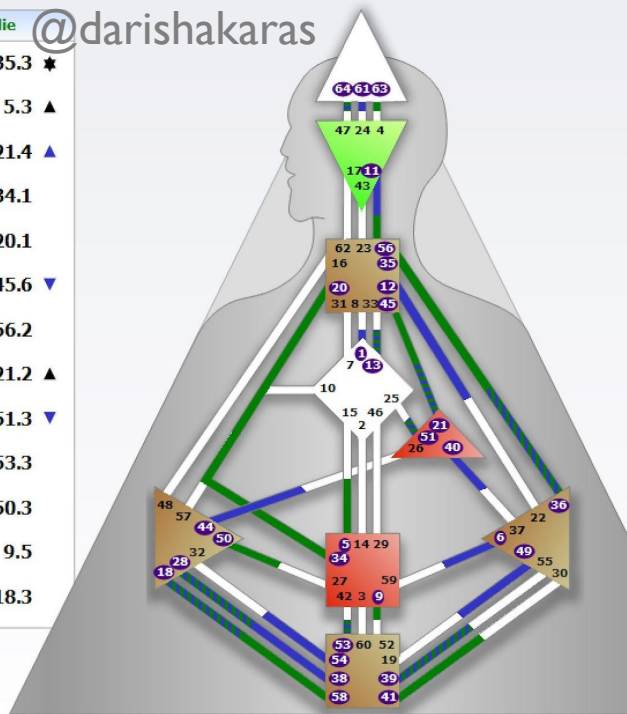

Четверти

Темы планет

The image shows a screenshot of a personality chart interface. On the left, a vertical list titled "Personality" contains numerical values and astrological symbols. Arrows point from these symbols to descriptive text on the right. The symbols include the Sun, Moon, North Node, South Node, Mercury, Venus, Mars, Jupiter, Saturn, Uranus, Neptune, and Pluto. The background features a decorative pattern of overlapping circles on the left and a partial view of a house chart at the bottom left.

Материалы из курса Дарьи Карась
@darishakaras

6 линия - Генетическая травма разделенности

Композиты

♀	13.6	▼
♀	21.5	
♂	41.1	
♃	36.5	
♄	39.3	
♅	28.1	
♆	5.1	▼
♁	18.5	

Personality	
★	35.3
▲	5.3
	21.4
	34.1
	20.1
	45.6
	56.2
▲	21.2
▼	51.3
	53.3
	50.3
	9.5
	18.3

Design	
○	6.6
⊕	36.6
☾	44.2
♁	53.3
♃	54.3
♀	6.3
♀	18.1
♂	28.5
♃	51.2
♄	13.5
♅	40.2
♆	1.1
♁	64.2

▲	61.3
▼	38.1
	21.1
	49.1
▲	40.5
	1.4
	64.4

Материалы из курса Дарьи Карась

@darishakaras

Angelina Jolie		
▲	63.5	35.3 ★
	64.5	5.3 ▲
	58.3	21.4 ▲
	34.5	34.1
	20.5	20.1
▼	13.6	45.6 ▼
▲	21.5	56.2
	41.1	21.2 ▲
	36.5	51.3 ▼
	39.3	53.3
▲	28.1	50.3
▼	5.1	9.5
	18.5	18.3

Brad Pitt		
▲	6.6	11.4 ▼
▲	36.6	12.4 ▲
	44.2	61.3 ▲
	53.3	39.2
	54.3	38.2
	6.3	54.2
	18.1	61.3 ▲
	28.5	38.1 ▼
	51.2	21.1 ★
	13.5	49.1
	40.2	40.5 ▲
	1.1	1.4
	64.2	64.4

Composite properties	
Angelina Jolie	Manifesting Generator 3 / 5
Brad Pitt	Projector 4 / 6
Connection theme	7 - 2, Work To Do
Definition	Split Definition
Dominance Channels (1)	
Channel of Charisma (20-34) (Angelina Jolie)	
Compromise Channels (4)	
Channel of Transitoriness (35-36) (Angelina Jolie)	
Channel of Money (45-21) (Angelina Jolie)	
Channel of Judgment (18-58) (Angelina Jolie)	
Channel of Struggle (28-38) (Brad Pitt)	
Electromagnetic Channels (1)	
Channel of Curiosity (56-11)	