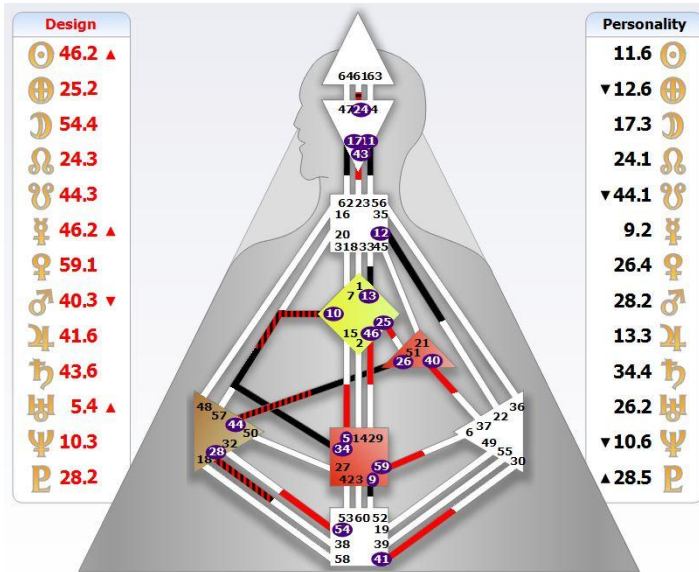

Четверти

Темы планет

The image shows a screenshot of a personality chart interface. On the left, a vertical list titled "Personality" contains numerical values and astrological symbols. Arrows point from these symbols to descriptive text on the right. The symbols include the Sun, Moon, North Node, South Node, Mercury, Venus, Mars, Jupiter, Saturn, Uranus, Neptune, and Pluto. The background features a decorative pattern of overlapping circles on the left and a partial view of a house chart at the bottom left.

Циклы

Daria	
▲ 46.2	☉ 11.6
25.2	♁ 12.6 ▼
54.4	☾ 17.3
24.3	♋ 24.1
44.3	♌ 44.1 ▼
▲ 46.2	♍ 9.2
59.1	♎ 26.4
▼ 40.3	♏ 28.2
41.6	♐ 13.3
▲ 43.6	♑ 34.4
▲ 5.4	♒ 26.2
10.3	♓ 10.6 ▼
28.2	♄ 28.5 ▲

Cycle properties	
Daria	Generator 6 / 2
Cycle	Saturn Return
Cycle date (UT)	06.02.2015, 07:57:43
Cycle date (Local)	06.02.2015, 11:57:43
Cycle design date (UT)	11.11.2014, 16:23:13
Cycle cross	Left Angle Cross of Masks (13/7 43/23)
Age	29 years old
Compromise Channels (3)	
Channel of Struggle (28-38) (Saturn Return)	
Channel of Power (34-57) (Saturn Return)	
Channel of Structuring (43-23) (Saturn Return)	
Educational Channels (1)	
Channel of Logic (63-4)	
Personal Connection Channels (4)	
Channel of Openness (12-22)	
Channel of Perfected Form (10-57)	
Channel of Initiation (51-25)	
Channel of Community (37-40)	
Natal Channels (2)	

Карта Сна (DreamRave)

Транзиты

Design	
☉	64.4
☽	63.4 ▼
☾	33.1
♁	31.4
♂	41.4
♀	59.2
♆	50.3
♁	60.4
♂	1.6
♃	10.5
♄	27.1
♅	63.4 ▼
♆	54.5

Personality	
5.2	☉
35.2	☽
44.4	☾
56.2	♁
60.2	♂
14.4	♀
▲ 50.6	♆
▼ 63.1	♁
9.1	♂
58.5	♃
3.3	♄
63.3	♅
54.5	♆

☐ Rave properties

Type	Generator
Strategy	To Respond
Inner authority	Sacral
Definition	Single Definition
Profile	2 / 4
Incarnation Cross	Right Angle Cross of Consciousness (5/35 64/63)
Not Self theme	Frustration
Birth date (Local)	04.12.2018, 19:19:01
Birth date (UT)	04.12.2018, 16:19:01
Design date (UT)	07.09.2018, 03:03:51