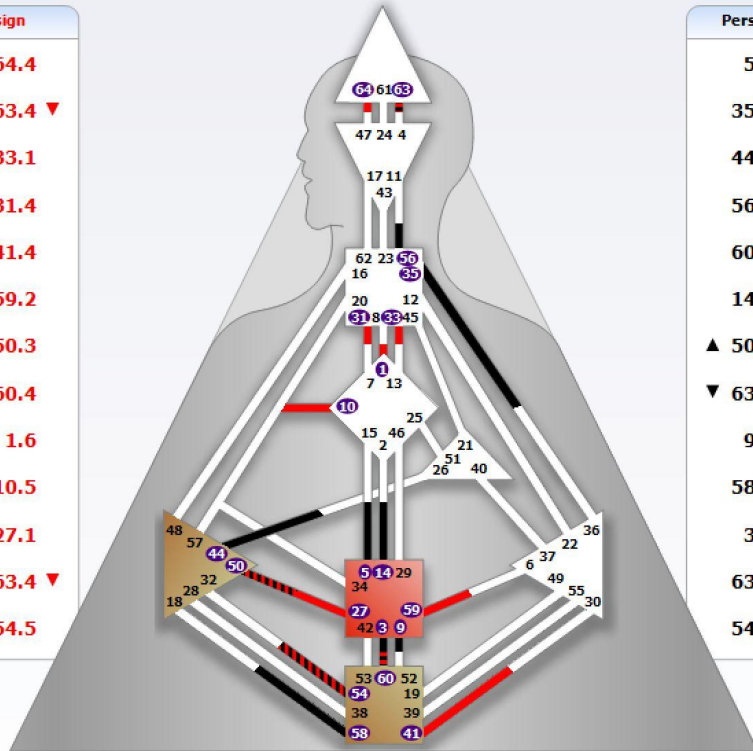

▲ 25.2	♁
10.3	♂
10.2	♃
▲ 38.1	♄
44.3	♅

Материалы из курса Дарьи Карась

@darishakaras

Daria	
▲ 46.2	☉ 11.6
25.2	♁ 12.6 ▼
54.5	♂ 17.3
24.3	♃ 24.1
44.3	♄ 44.1 ★
▲ 46.2	♅ 9.2
59.1	♆ 26.4 ▲
▼ 40.3	♇ 28.2
41.6	♈ 13.3
43.6	♉ 34.4
▲ 5.4	♊ 26.2 ▼
10.3	♋ 10.6 ▼
28.2	♌ 28.5 ▲

Циклы

Daria	
▲ 46.2	☉ 11.6
25.2	♁ 12.6 ▼
54.4	☾ 17.3
24.3	♋ 24.1
44.3	♌ 44.1 ▼
▲ 46.2	♍ 9.2
59.1	♎ 26.4
▼ 40.3	♏ 28.2
41.6	♐ 13.3
▲ 43.6	♑ 34.4
▲ 5.4	♒ 26.2
10.3	♓ 10.6 ▼
28.2	♄ 28.5 ▲

Cycle properties	
Daria	Generator 6 / 2
Cycle	Saturn Return
Cycle date (UT)	06.02.2015, 07:57:43
Cycle date (Local)	06.02.2015, 11:57:43
Cycle design date (UT)	11.11.2014, 16:23:13
Cycle cross	Left Angle Cross of Masks (13/7 43/23)
Age	29 years old
Compromise Channels (3)	
Channel of Struggle (28-38) (Saturn Return)	
Channel of Power (34-57) (Saturn Return)	
Channel of Structuring (43-23) (Saturn Return)	
Educational Channels (1)	
Channel of Logic (63-4)	
Personal Connection Channels (4)	
Channel of Openness (12-22)	
Channel of Perfected Form (10-57)	
Channel of Initiation (51-25)	
Channel of Community (37-40)	
Natal Channels (2)	

Карта Сна (DreamRave)

Транзиты

Design	
☉	64.4
☽	63.4 ▼
☾	33.1
♁	31.4
♂	41.4
♀	59.2
♆	50.3
♁	60.4
♂	1.6
♃	10.5
♄	27.1
♅	63.4 ▼
♆	54.5

Personality	
5.2	☉
35.2	☽
44.4	☾
56.2	♁
60.2	♂
14.4	♀
▲ 50.6	♆
▼ 63.1	♁
9.1	♂
58.5	♃
3.3	♄
63.3	♅
54.5	♆

☐ Rave properties

Type	Generator
Strategy	To Respond
Inner authority	Sacral
Definition	Single Definition
Profile	2 / 4
Incarnation Cross	Right Angle Cross of Consciousness (5/35 64/63)
Not Self theme	Frustration
Birth date (Local)	04.12.2018, 19:19:01
Birth date (UT)	04.12.2018, 16:19:01
Design date (UT)	07.09.2018, 03:03:51