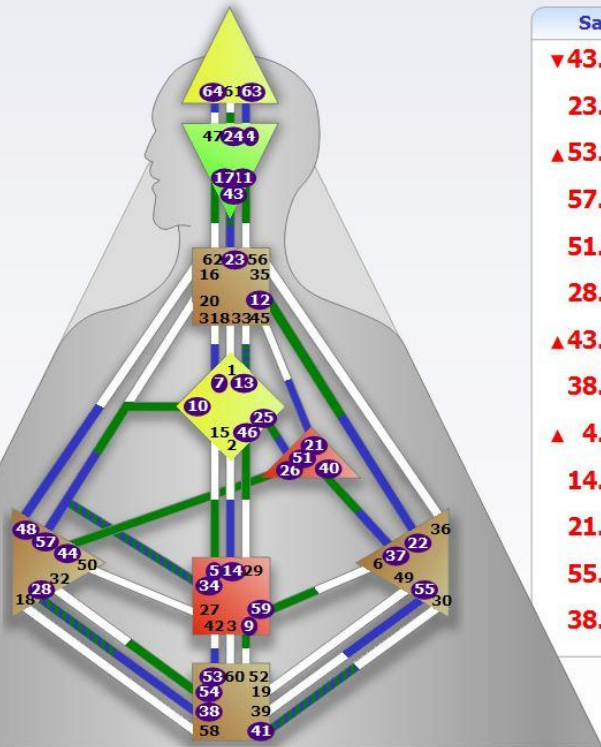

Композиты

♁	5.4 ▲
♂	10.3
♃	28.2

Personality	
11.6	☉
▼ 12.6	♁
17.3	♂
24.1	♃
▼ 44.1	♄
9.2	♅
26.4	♆
28.2	♇
13.3	♈
34.4	♉
26.2	♊
▼ 10.6	♋
▲ 28.5	♌

Design	
63.4	☉
64.4	♁
6.6	♂
36.1	♃
6.1	♄
13.5	♅
3.2	♆
58.5	♇
3.4	♈
10.4 ▲	♉
10.3	♊
38.1 ▲	♋
44.6 ▲	♌

▲ 25.2	♁
10.3	♂
10.2	♃
▲ 38.1	♄
44.3	♅

Материалы из курса Дарьи Карась

@darishakaras

Daria	
▲ 46.2	☉ 11.6
25.2	♁ 12.6 ▼
54.5	♂ 17.3
24.3	♃ 24.1
44.3	♄ 44.1 ★
▲ 46.2	♅ 9.2
59.1	♆ 26.4 ▲
▼ 40.3	♇ 28.2
41.6	♈ 13.3
43.6	♉ 34.4
▲ 5.4	♊ 26.2 ▼
10.3	♋ 10.6 ▼
28.2	♌ 28.5 ▲

Циклы

Daria	
▲ 46.2	☉ 11.6
25.2	♁ 12.6 ▼
54.4	☾ 17.3
24.3	♋ 24.1
44.3	♌ 44.1 ▼
▲ 46.2	♍ 9.2
59.1	♎ 26.4
▼ 40.3	♏ 28.2
41.6	♐ 13.3
▲ 43.6	♑ 34.4
▲ 5.4	♒ 26.2
10.3	♓ 10.6 ▼
28.2	♄ 28.5 ▲

Cycle properties	
Daria	Generator 6 / 2
Cycle	Saturn Return
Cycle date (UT)	06.02.2015, 07:57:43
Cycle date (Local)	06.02.2015, 11:57:43
Cycle design date (UT)	11.11.2014, 16:23:13
Cycle cross	Left Angle Cross of Masks (13/7 43/23)
Age	29 years old
Compromise Channels (3)	
Channel of Struggle (28-38) (Saturn Return)	
Channel of Power (34-57) (Saturn Return)	
Channel of Structuring (43-23) (Saturn Return)	
Educational Channels (1)	
Channel of Logic (63-4)	
Personal Connection Channels (4)	
Channel of Openness (12-22)	
Channel of Perfected Form (10-57)	
Channel of Initiation (51-25)	
Channel of Community (37-40)	
Natal Channels (2)	