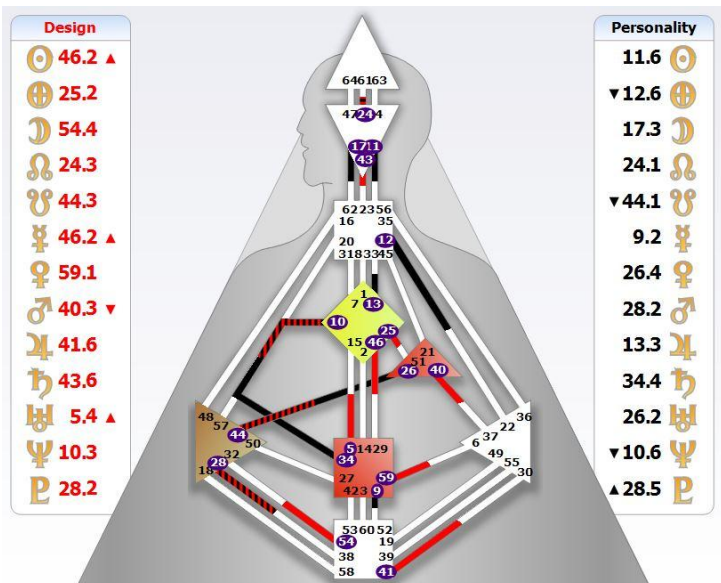

Циклы

Daria	
▲ 46.2	☉ 11.6
25.2	♁ 12.6 ▼
54.4	☽ 17.3
24.3	♋ 24.1
44.3	♌ 44.1 ▼
▲ 46.2	♍ 9.2
59.1	♎ 26.4
▼ 40.3	♏ 28.2
41.6	♐ 13.3
▲ 43.6	♑ 34.4
▲ 5.4	♒ 26.2
10.3	♓ 10.6 ▼
28.2	♈ 28.5 ▲

Cycle properties	
Daria	Generator 6 / 2
Cycle	Saturn Return
Cycle date (UT)	06.02.2015, 07:57:43
Cycle date (Local)	06.02.2015, 11:57:43
Cycle design date (UT)	11.11.2014, 16:23:13
Cycle cross	Left Angle Cross of Masks (13/7 | 43/23)
Age	29 years old
Compromise Channels (3)	
Channel of Struggle (28-38) (Saturn Return)	
Channel of Power (34-57) (Saturn Return)	
Channel of Structuring (43-23) (Saturn Return)	
Educational Channels (1)	
Channel of Logic (63-4)	
Personal Connection Channels (4)	
Channel of Openness (12-22)	
Channel of Perfected Form (10-57)	
Channel of Initiation (51-25)	
Channel of Community (37-40)	
Natal Channels (2)