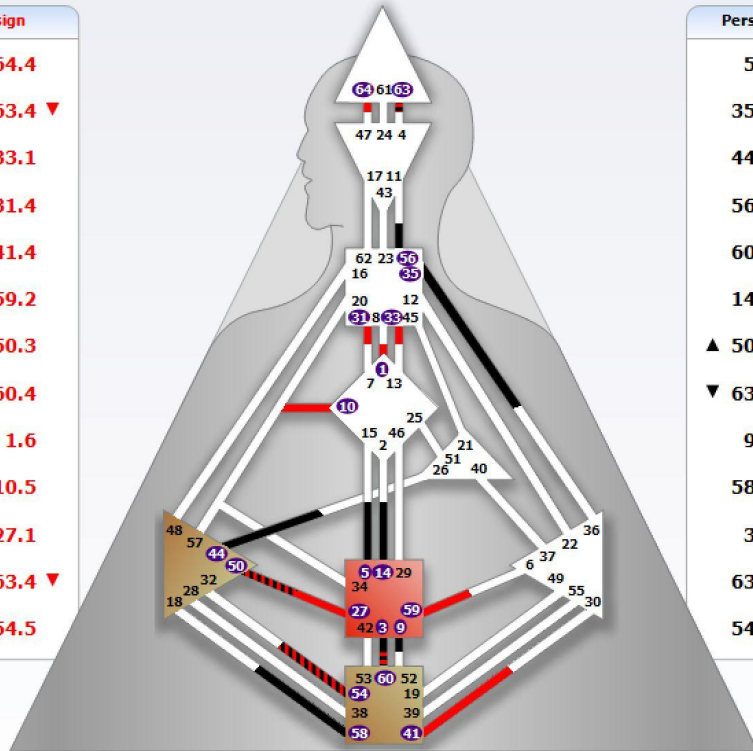

▲ 25.2	♁
10.3	♂
10.2	♃
▲ 38.1	♄
44.3	♆

Материалы из курса Дарьи Карась

@darishakaras

Daria	
▲ 46.2	☉ 11.6
25.2	♁ 12.6 ▼
54.5	♂ 17.3
24.3	♃ 24.1
44.3	♄ 44.1 ★
▲ 46.2	♆ 9.2
59.1	♁ 26.4 ▲
▼ 40.3	♂ 28.2
41.6	♃ 13.3
43.6	♄ 34.4
▲ 5.4	♁ 26.2 ▼
10.3	♂ 10.6 ▼
28.2	♃ 28.5 ▲

Циклы

Daria	
▲ 46.2	☉ 11.6
25.2	♁ 12.6 ▼
54.4	☽ 17.3
24.3	♋ 24.1
44.3	♌ 44.1 ▼
▲ 46.2	♍ 9.2
59.1	♎ 26.4
▼ 40.3	♏ 28.2
41.6	♐ 13.3
▲ 43.6	♑ 34.4
▲ 5.4	♒ 26.2
10.3	♓ 10.6 ▼
28.2	♈ 28.5 ▲

Cycle properties	
Daria	Generator 6 / 2
Cycle	Saturn Return
Cycle date (UT)	06.02.2015, 07:57:43
Cycle date (Local)	06.02.2015, 11:57:43
Cycle design date (UT)	11.11.2014, 16:23:13
Cycle cross	Left Angle Cross of Masks (13/7 43/23)
Age	29 years old
Compromise Channels (3)	
Channel of Struggle (28-38) (Saturn Return)	
Channel of Power (34-57) (Saturn Return)	
Channel of Structuring (43-23) (Saturn Return)	
Educational Channels (1)	
Channel of Logic (63-4)	
Personal Connection Channels (4)	
Channel of Openness (12-22)	
Channel of Perfected Form (10-57)	
Channel of Initiation (51-25)	
Channel of Community (37-40)	
Natal Channels (2)	

Карта Сна (DreamRave)

Транзиты

Design	
☉	64.4
☽	63.4 ▼
☾	33.1
♁	31.4
♂	41.4
♀	59.2
♆	50.3
♁	60.4
♂	1.6
♃	10.5
♄	27.1
♅	63.4 ▼
♆	54.5

Personality	
5.2	☉
35.2	☽
44.4	☾
56.2	♁
60.2	♂
14.4	♀
▲ 50.6	♆
▼ 63.1	♁
9.1	♂
58.5	♃
3.3	♄
63.3	♅
54.5	♆

☐ Rave properties

Type	Generator
Strategy	To Respond
Inner authority	Sacral
Definition	Single Definition
Profile	2 / 4
Incarnation Cross	Right Angle Cross of Consciousness (5/35 64/63)
Not Self theme	Frustration
Birth date (Local)	04.12.2018, 19:19:01
Birth date (UT)	04.12.2018, 16:19:01
Design date (UT)	07.09.2018, 03:03:51