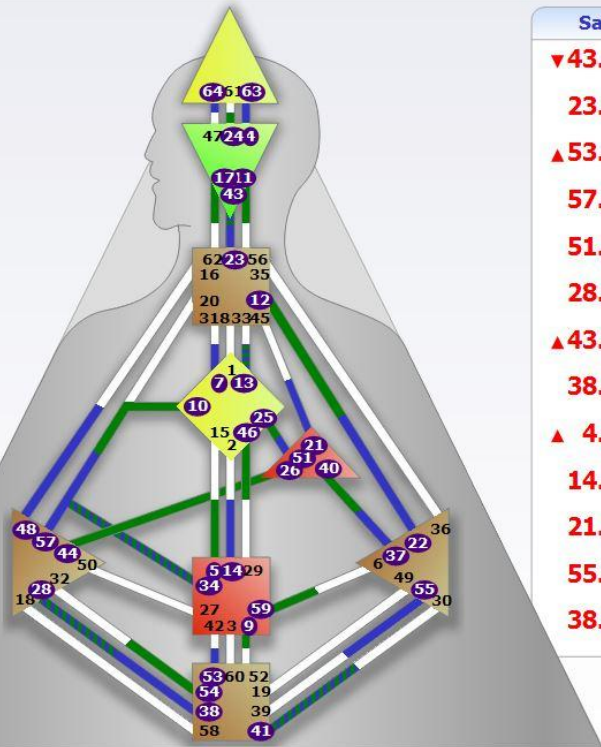

Композиты

♁	5.4 ▲
♂	10.3
♃	28.2

Personality	
11.6	☉
▼ 12.6	♁
17.3	♂
24.1	♃
▼ 44.1	♄
9.2	♆
26.4	♁
28.2	♂
13.3	♃
34.4	♄
26.2	♁
▼ 10.6	♂
▲ 28.5	♃

Design	
63.4	☉
64.4	♁
6.6	♂
36.1	♃
6.1	♄
13.5	♆
3.2	♁
58.5	♂
3.4	♃
10.4 ▲	♄
10.3	♁
38.1 ▲	♂
44.6 ▲	♃

▲ 25.2	♁
10.3	♂
10.2	♃
▲ 38.1	♄
44.3	♆

Материалы из курса Дарьи Карась

@darishakaras

Daria	
▲ 46.2	☉ 11.6
25.2	♁ 12.6 ▼
54.5	♂ 17.3
24.3	♃ 24.1
44.3	♄ 44.1 ★
▲ 46.2	♆ 9.2
59.1	♁ 26.4 ▲
▼ 40.3	♂ 28.2
41.6	♃ 13.3
43.6	♄ 34.4
▲ 5.4	♁ 26.2 ▼
10.3	♂ 10.6 ▼
28.2	♃ 28.5 ▲

Циклы

Daria	
▲ 46.2	☉ 11.6
25.2	♁ 12.6 ▼
54.4	☽ 17.3
24.3	♋ 24.1
44.3	♌ 44.1 ▼
▲ 46.2	♍ 9.2
59.1	♎ 26.4
▼ 40.3	♏ 28.2
41.6	♐ 13.3
▲ 43.6	♑ 34.4
▲ 5.4	♒ 26.2
10.3	♓ 10.6 ▼
28.2	♈ 28.5 ▲

Cycle properties	
Daria	Generator 6 / 2
Cycle	Saturn Return
Cycle date (UT)	06.02.2015, 07:57:43
Cycle date (Local)	06.02.2015, 11:57:43
Cycle design date (UT)	11.11.2014, 16:23:13
Cycle cross	Left Angle Cross of Masks (13/7 43/23)
Age	29 years old
Compromise Channels (3)	
Channel of Struggle (28-38) (Saturn Return)	
Channel of Power (34-57) (Saturn Return)	
Channel of Structuring (43-23) (Saturn Return)	
Educational Channels (1)	
Channel of Logic (63-4)	
Personal Connection Channels (4)	
Channel of Openness (12-22)	
Channel of Perfected Form (10-57)	
Channel of Initiation (51-25)	
Channel of Community (37-40)	
Natal Channels (2)	