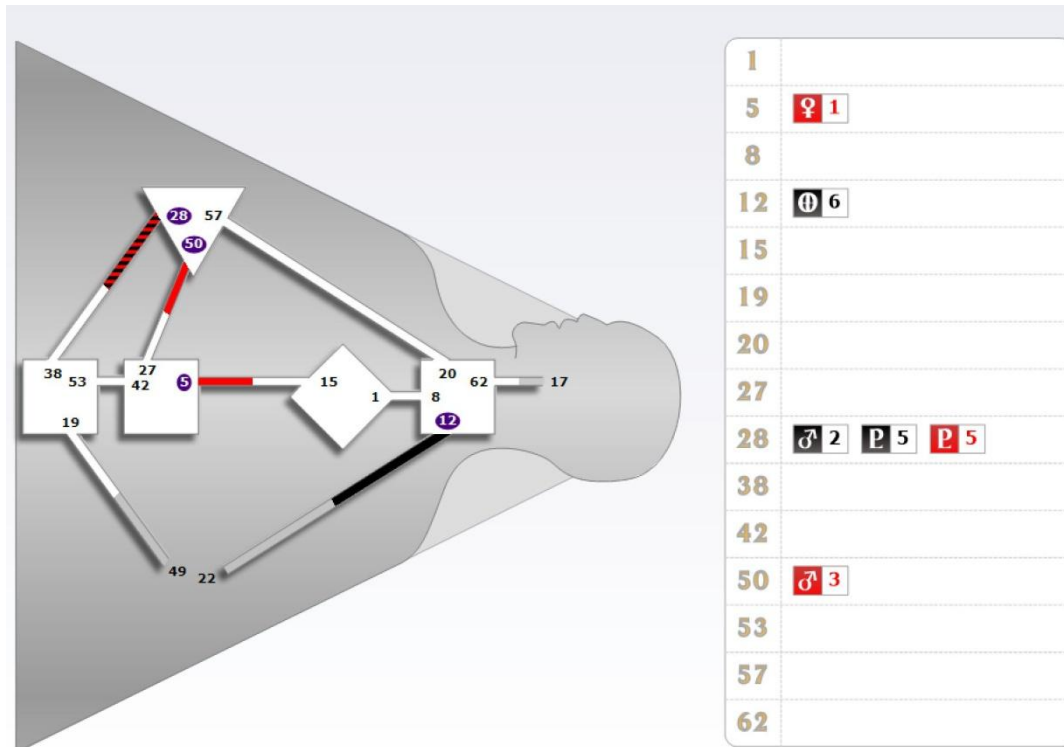

Циклы

Daria	
▲ 46.2	☉ 11.6
25.2	♁ 12.6 ▼
54.4	☽ 17.3
24.3	♋ 24.1
44.3	♌ 44.1 ▼
▲ 46.2	♍ 9.2
59.1	♎ 26.4
▼ 40.3	♏ 28.2
41.6	♐ 13.3
▲ 43.6	♑ 34.4
▲ 5.4	♒ 26.2
10.3	♓ 10.6 ▼
28.2	♈ 28.5 ▲

Cycle properties	
Daria	Generator 6 / 2
Cycle	Saturn Return
Cycle date (UT)	06.02.2015, 07:57:43
Cycle date (Local)	06.02.2015, 11:57:43
Cycle design date (UT)	11.11.2014, 16:23:13
Cycle cross	Left Angle Cross of Masks (13/7 43/23)
Age	29 years old
Compromise Channels (3)	
Channel of Struggle (28-38) (Saturn Return)	
Channel of Power (34-57) (Saturn Return)	
Channel of Structuring (43-23) (Saturn Return)	
Educational Channels (1)	
Channel of Logic (63-4)	
Personal Connection Channels (4)	
Channel of Openness (12-22)	
Channel of Perfected Form (10-57)	
Channel of Initiation (51-25)	
Channel of Community (37-40)	
Natal Channels (2)	

Карта Сна (DreamRave)

Транзиты

Design	
☉	64.4
☽	63.4 ▼
☾	33.1
♁	31.4
♂	41.4
♀	59.2
♆	50.3
♁	60.4
♂	1.6
♃	10.5
♄	27.1
♅	63.4 ▼
♆	54.5

Personality	
5.2	☉
35.2	☽
44.4	☾
56.2	♁
60.2	♂
14.4	♀
▲ 50.6	♆
▼ 63.1	♁
9.1	♂
58.5	♃
3.3	♄
63.3	♅
54.5	♆