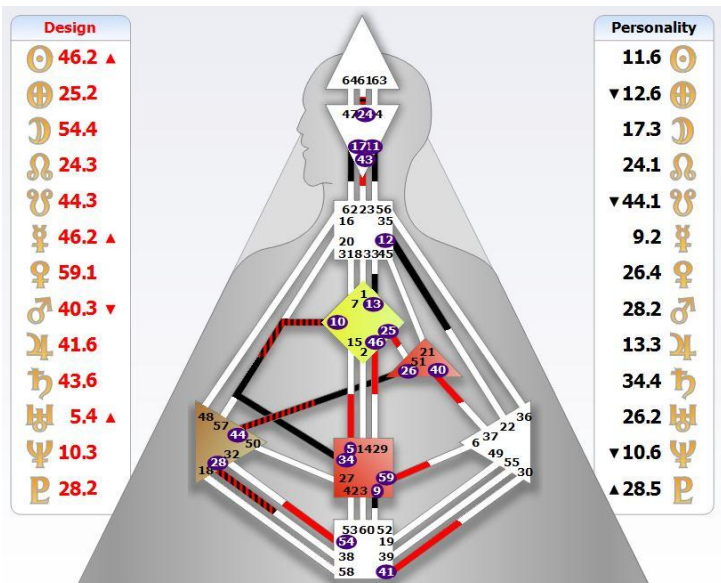

Циклы

Daria	
▲ 46.2	☉ 11.6
25.2	♁ 12.6 ▼
54.4	☾ 17.3
24.3	♋ 24.1
44.3	♌ 44.1 ▼
▲ 46.2	♍ 9.2
59.1	♎ 26.4
▼ 40.3	♏ 28.2
41.6	♐ 13.3
▲ 43.6	♑ 34.4
▲ 5.4	♒ 26.2
10.3	♓ 10.6 ▼
28.2	♄ 28.5 ▲

Cycle properties	
Daria	Generator 6 / 2
Cycle	Saturn Return
Cycle date (UT)	06.02.2015, 07:57:43
Cycle date (Local)	06.02.2015, 11:57:43
Cycle design date (UT)	11.11.2014, 16:23:13
Cycle cross	Left Angle Cross of Masks (13/7 | 43/23)
Age	29 years old
Compromise Channels (3)	
Channel of Struggle (28-38) (Saturn Return)	
Channel of Power (34-57) (Saturn Return)	
Channel of Structuring (43-23) (Saturn Return)	
Educational Channels (1)	
Channel of Logic (63-4)	
Personal Connection Channels (4)	
Channel of Openness (12-22)	
Channel of Perfected Form (10-57)	
Channel of Initiation (51-25)	
Channel of Community (37-40)	
Natal Channels (2)