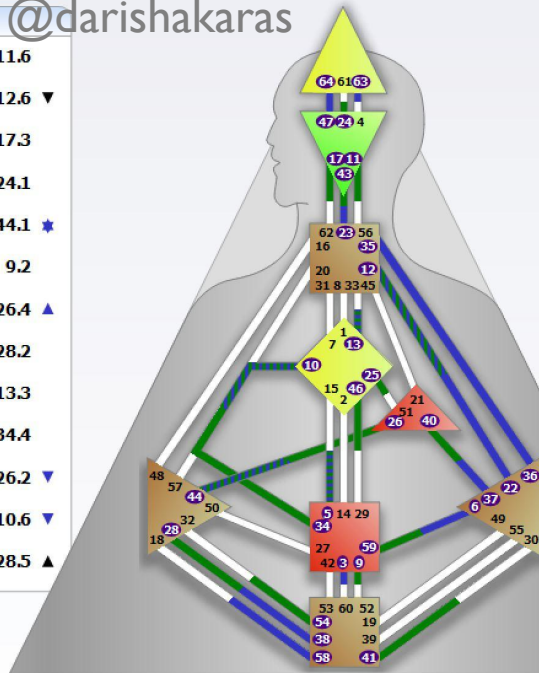

Четверти

Темы планет

The image shows a screenshot of a personality chart interface. On the left, a vertical list titled "Personality" contains numerical values and astrological symbols. Arrows point from these symbols to descriptive text on the right. The symbols include the Sun, Moon, North Node, South Node, Mercury, Venus, Mars, Jupiter, Saturn, Uranus, Neptune, and Pluto. The background features a decorative pattern of overlapping circles on the left and a partial view of a house chart at the bottom left.

Brad Pitt		
▲	6.6	11.4 ▼
▲	36.6	12.4 ▲
	44.2	61.3 ▲
	53.3	39.2
	54.3	38.2
	6.3	54.2
	18.1	61.3 ▲
	28.5	38.1 ▼
	51.2	21.1 ★
	13.5	49.1
	40.2	40.5 ▲
	1.1	1.4
	64.2	64.4

Composite properties	
Angelina Jolie	Manifesting Generator 3 / 5
Brad Pitt	Projector 4 / 6
Connection theme	7 - 2, Work To Do
Definition	Split Definition
Dominance Channels (1)	
Channel of Charisma (20-34) (Angelina Jolie)	
Compromise Channels (4)	
Channel of Transitoriness (35-36) (Angelina Jolie)	
Channel of Money (45-21) (Angelina Jolie)	
Channel of Judgment (18-58) (Angelina Jolie)	
Channel of Struggle (28-38) (Brad Pitt)	
Electromagnetic Channels (1)	
Channel of Curiosity (56-11)	

Композиты

♁	5.4 ▲
♂	10.3
♃	28.2

Personality	
11.6	☉
▼ 12.6	♁
17.3	♂
24.1	♃
▼ 44.1	♄
9.2	♅
26.4	♆
28.2	♇
13.3	♈
34.4	♉
26.2	♊
▼ 10.6	♋
▲ 28.5	♌

Design	
63.4	☉
64.4	♁
6.6	♂
36.1	♃
6.1	♄
13.5	♅
3.2	♆
58.5	♇
3.4	♈
10.4 ▲	♉
10.3	♊
38.1 ▲	♋
44.6 ▲	♌

▲ 25.2	♁
10.3	♂
10.2	♃
▲ 38.1	♄
44.3	♅

Материалы из курса Дарьи Карась

@darishakaras

Daria	
▲ 46.2	☉ 11.6
25.2	♁ 12.6 ▼
54.5	♂ 17.3
24.3	♃ 24.1
44.3	♄ 44.1 ★
▲ 46.2	♅ 9.2
59.1	♆ 26.4 ▲
▼ 40.3	♇ 28.2
41.6	♈ 13.3
43.6	♉ 34.4
▲ 5.4	♊ 26.2 ▼
10.3	♋ 10.6 ▼
28.2	♌ 28.5 ▲