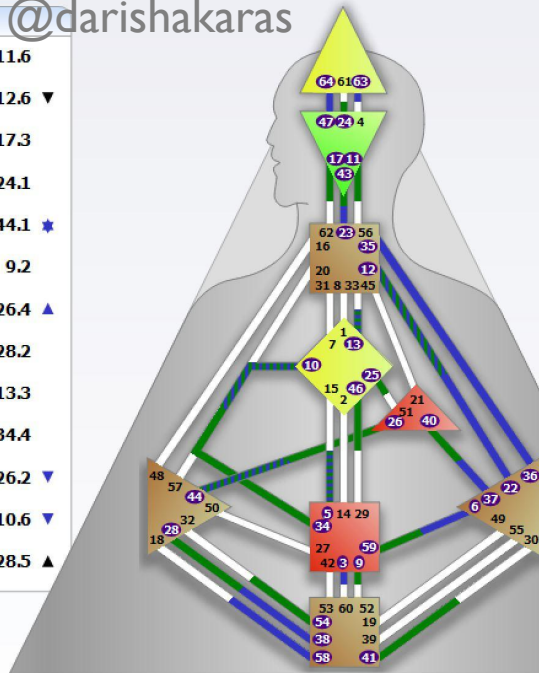

Четверти

Темы планет

The image shows a screenshot of a personality chart interface. On the left, a vertical list titled "Personality" contains numerical values and astrological symbols. Arrows point from these symbols to descriptive text on the right. The symbols include the Sun, Moon, North Node, South Node, Mercury, Venus, Mars, Jupiter, Saturn, Uranus, Neptune, and Pluto. The text on the right explains the themes associated with each symbol.

Brad Pitt	
▲	6.6
▲	36.6
	44.2
	53.3
	54.3
	6.3
	18.1
	28.5
	51.2
	13.5
	40.2
	1.1
	64.2

Composite properties	
Angelina Jolie	Manifesting Generator 3 / 5
Brad Pitt	Projector 4 / 6
Connection theme	7 - 2, Work To Do
Definition	Split Definition
Dominance Channels (1)	
Channel of Charisma (20-34) (Angelina Jolie)	
Compromise Channels (4)	
Channel of Transitoriness (35-36) (Angelina Jolie)	
Channel of Money (45-21) (Angelina Jolie)	
Channel of Judgment (18-58) (Angelina Jolie)	
Channel of Struggle (28-38) (Brad Pitt)	
Electromagnetic Channels (1)	
Channel of Curiosity (56-11)	

Композиты

♁	5.4 ▲
♂	10.3
♃	28.2

Personality	
11.6	☉
▼ 12.6	♁
17.3	♂
24.1	♃
▼ 44.1	♄
9.2	♆
26.4	♁
28.2	♂
13.3	♃
34.4	♄
26.2	♁
▼ 10.6	♂
▲ 28.5	♃

Design	
63.4	☉
64.4	♁
6.6	♂
36.1	♃
6.1	♄
13.5	♆
3.2	♁
58.5	♂
3.4	♃
10.4 ▲	♄
10.3	♁
38.1 ▲	♂
44.6 ▲	♃

▲ 25.2	♁
10.3	♂
10.2	♃
▲ 38.1	♄
44.3	♆

Материалы из курса Дарьи Карась

@darishakaras

Daria	
▲ 46.2	☉ 11.6
25.2	♁ 12.6 ▼
54.5	♂ 17.3
24.3	♃ 24.1
44.3	♄ 44.1 ★
▲ 46.2	♆ 9.2
59.1	♁ 26.4 ▲
▼ 40.3	♂ 28.2
41.6	♃ 13.3
43.6	♄ 34.4
▲ 5.4	♁ 26.2 ▼
10.3	♂ 10.6 ▼
28.2	♃ 28.5 ▲