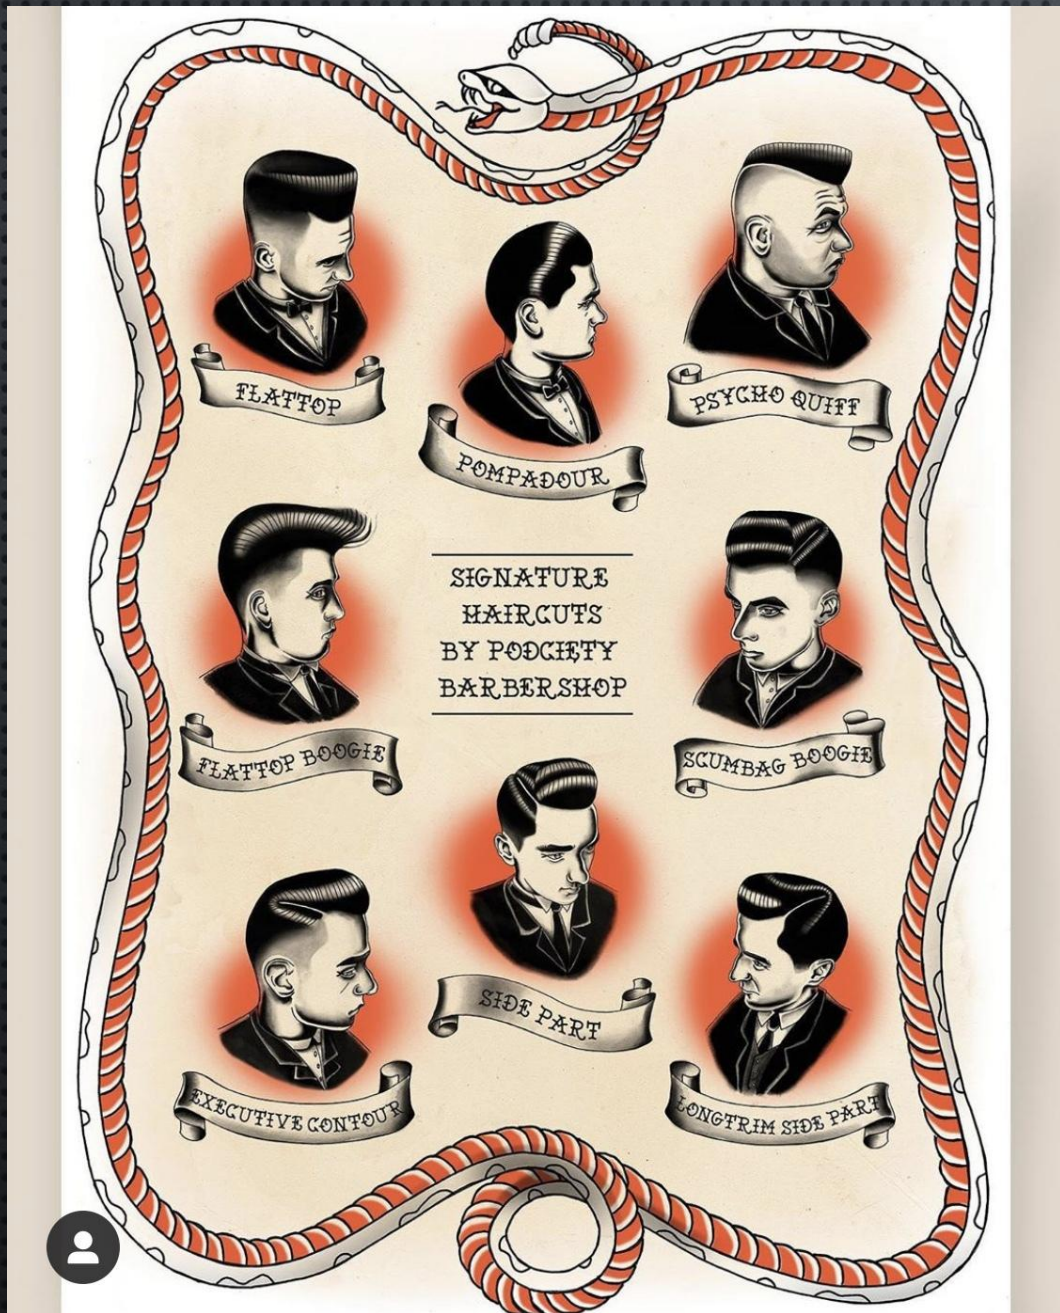

Flattop Boogie

Junior Pomp

Crew With a Part

Straight Razor Shave

Tapered Pomp

REIZEL
HOLLANDS FINEST POMADE

Crew

Flattop

Butch

Forward-combed Boogie

Modern Hair Styling

College Contour

is a professional art

Flattop Boogie

We take personal pride in offering you the finest in Barber Service

Executive Contour