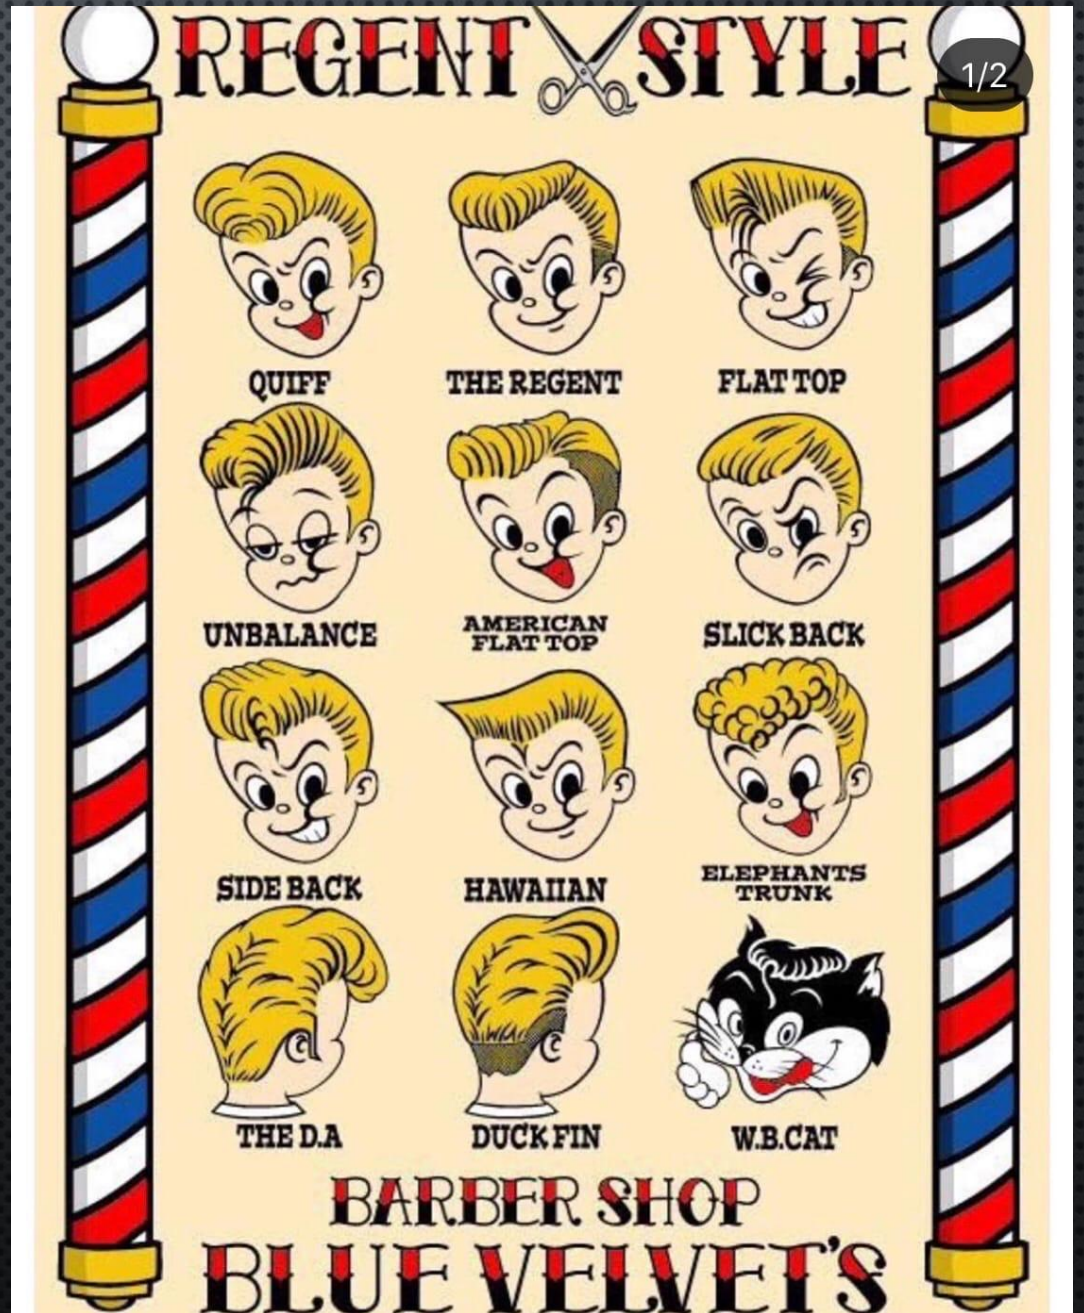

Flattop Boogie

Junior Pompadour

Crew With a Part

Straight Razor Shave

Tapered Pompadour

BARBERSHOP CLASSICS

REIZEL
HOLLANDS FINEST POMADE

Crew