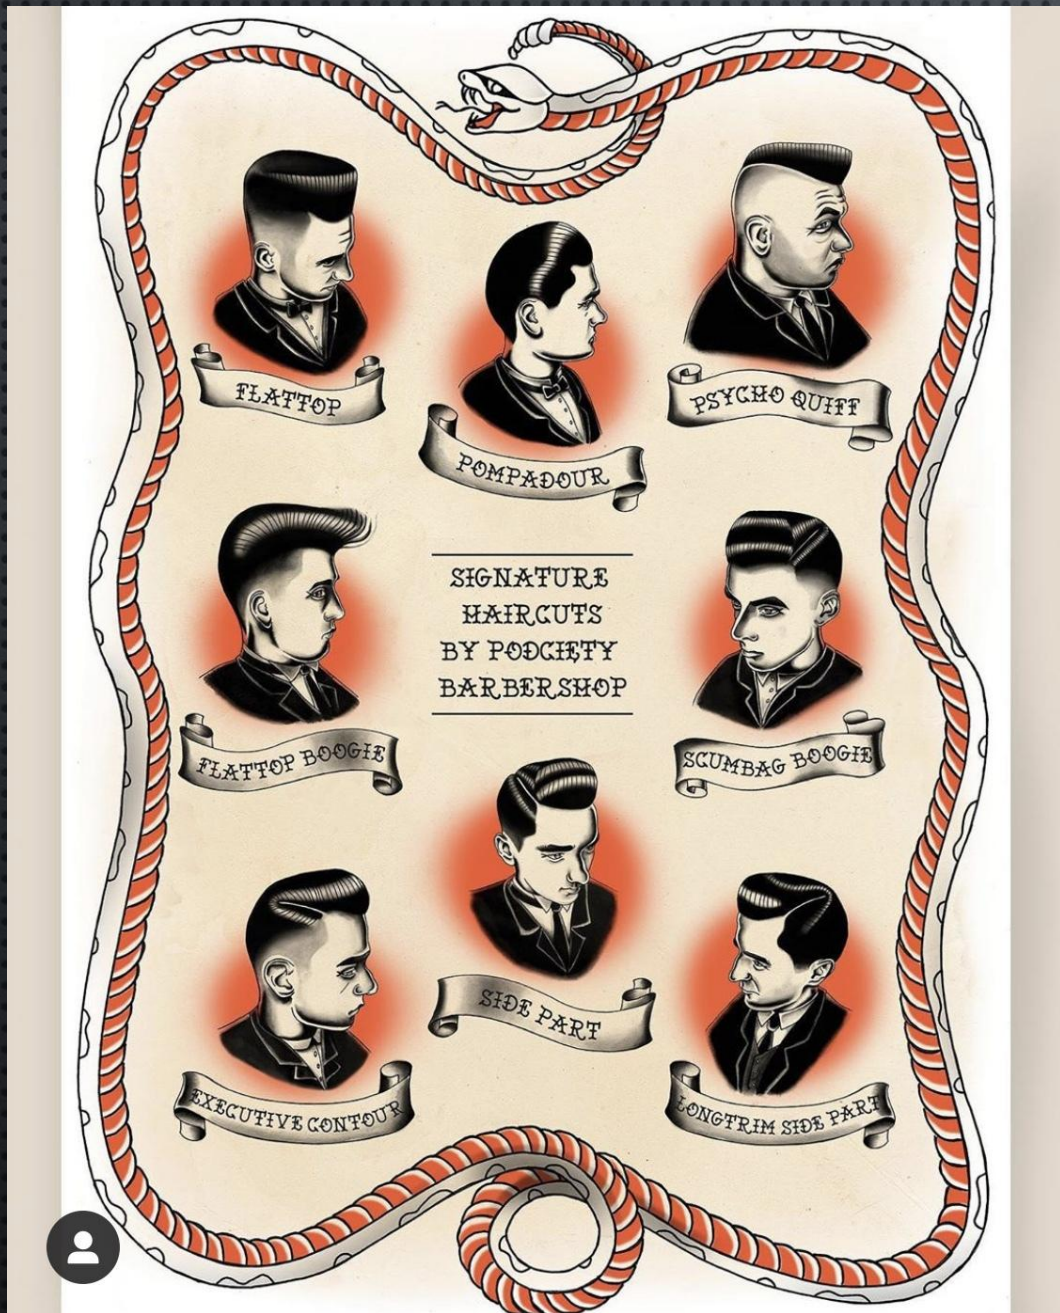

Flattop Boogie

Junior Pompadour

Crew With a Part

Straight Razor Shave

Tapered Pompadour

BARBERSHOP CLASSICS

REIZEL
HOLLANDS FINEST POMADE

Crew

Flattop

Butch

Forward-combed Boogie

Modern Hair Styling

College Contour

is a professional art

Flattop Boogie

We take personal pride in offering you the finest in Barber Service