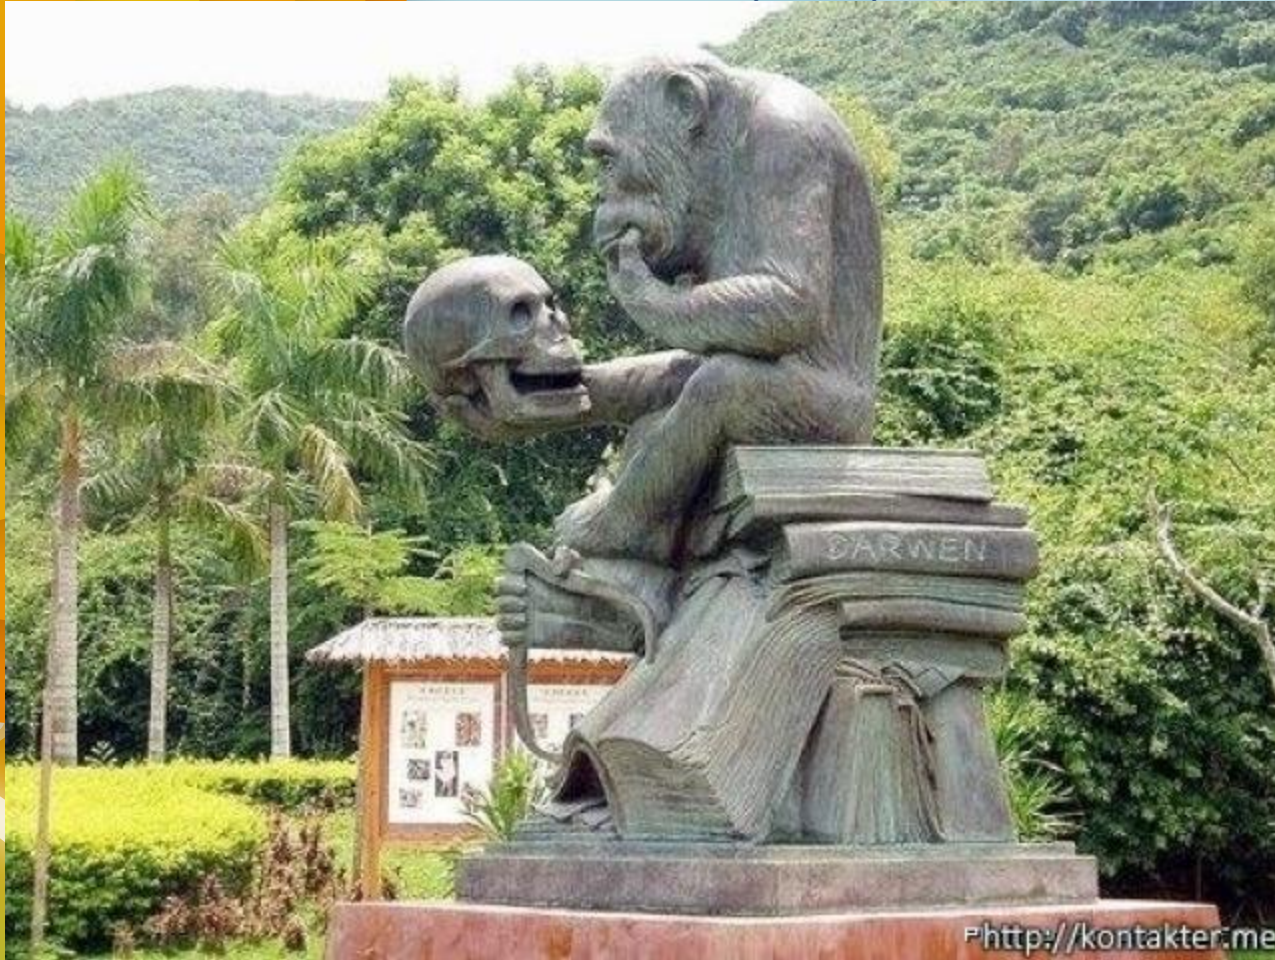

ПАМЯТНИК ОБЕЗЬЯНЕ

<http://kontakter.me>