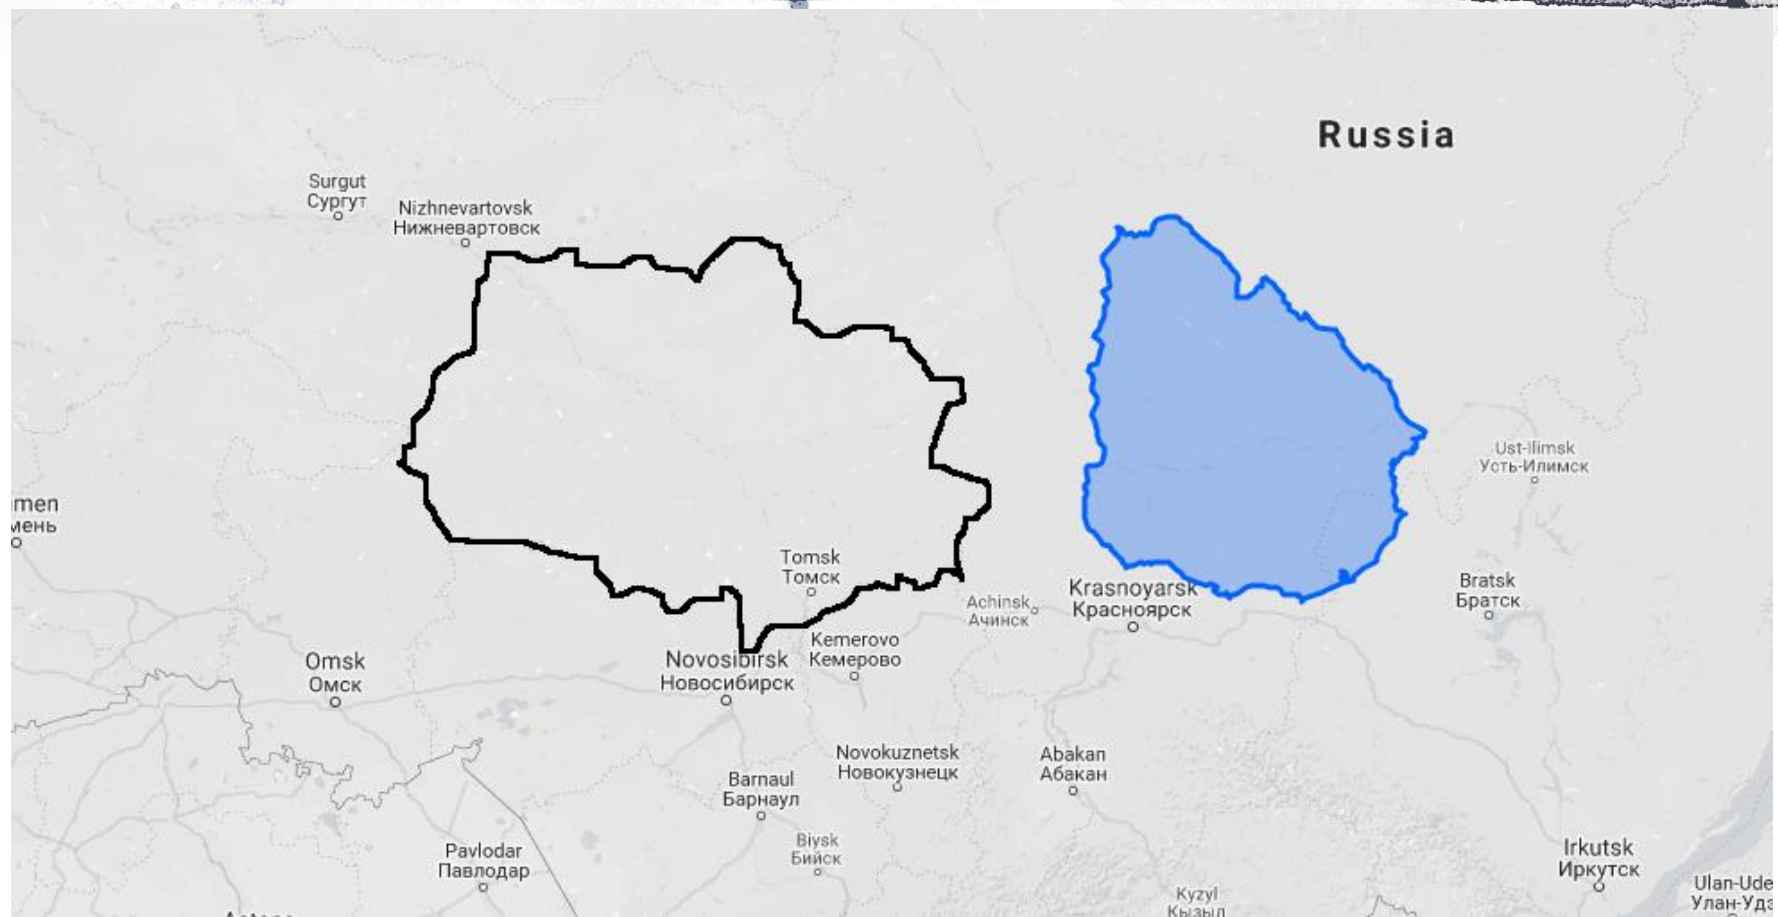


A dark blue ink splatter or blotch is centered on a white background. The splatter has irregular, feathered edges and contains several smaller, lighter blue spots. The text is centered within the dark blue area.

Университет
Монтевидео
март-июль 2019
Уругвай

Уругвай

Plaza
Independencia

Free arepas on class