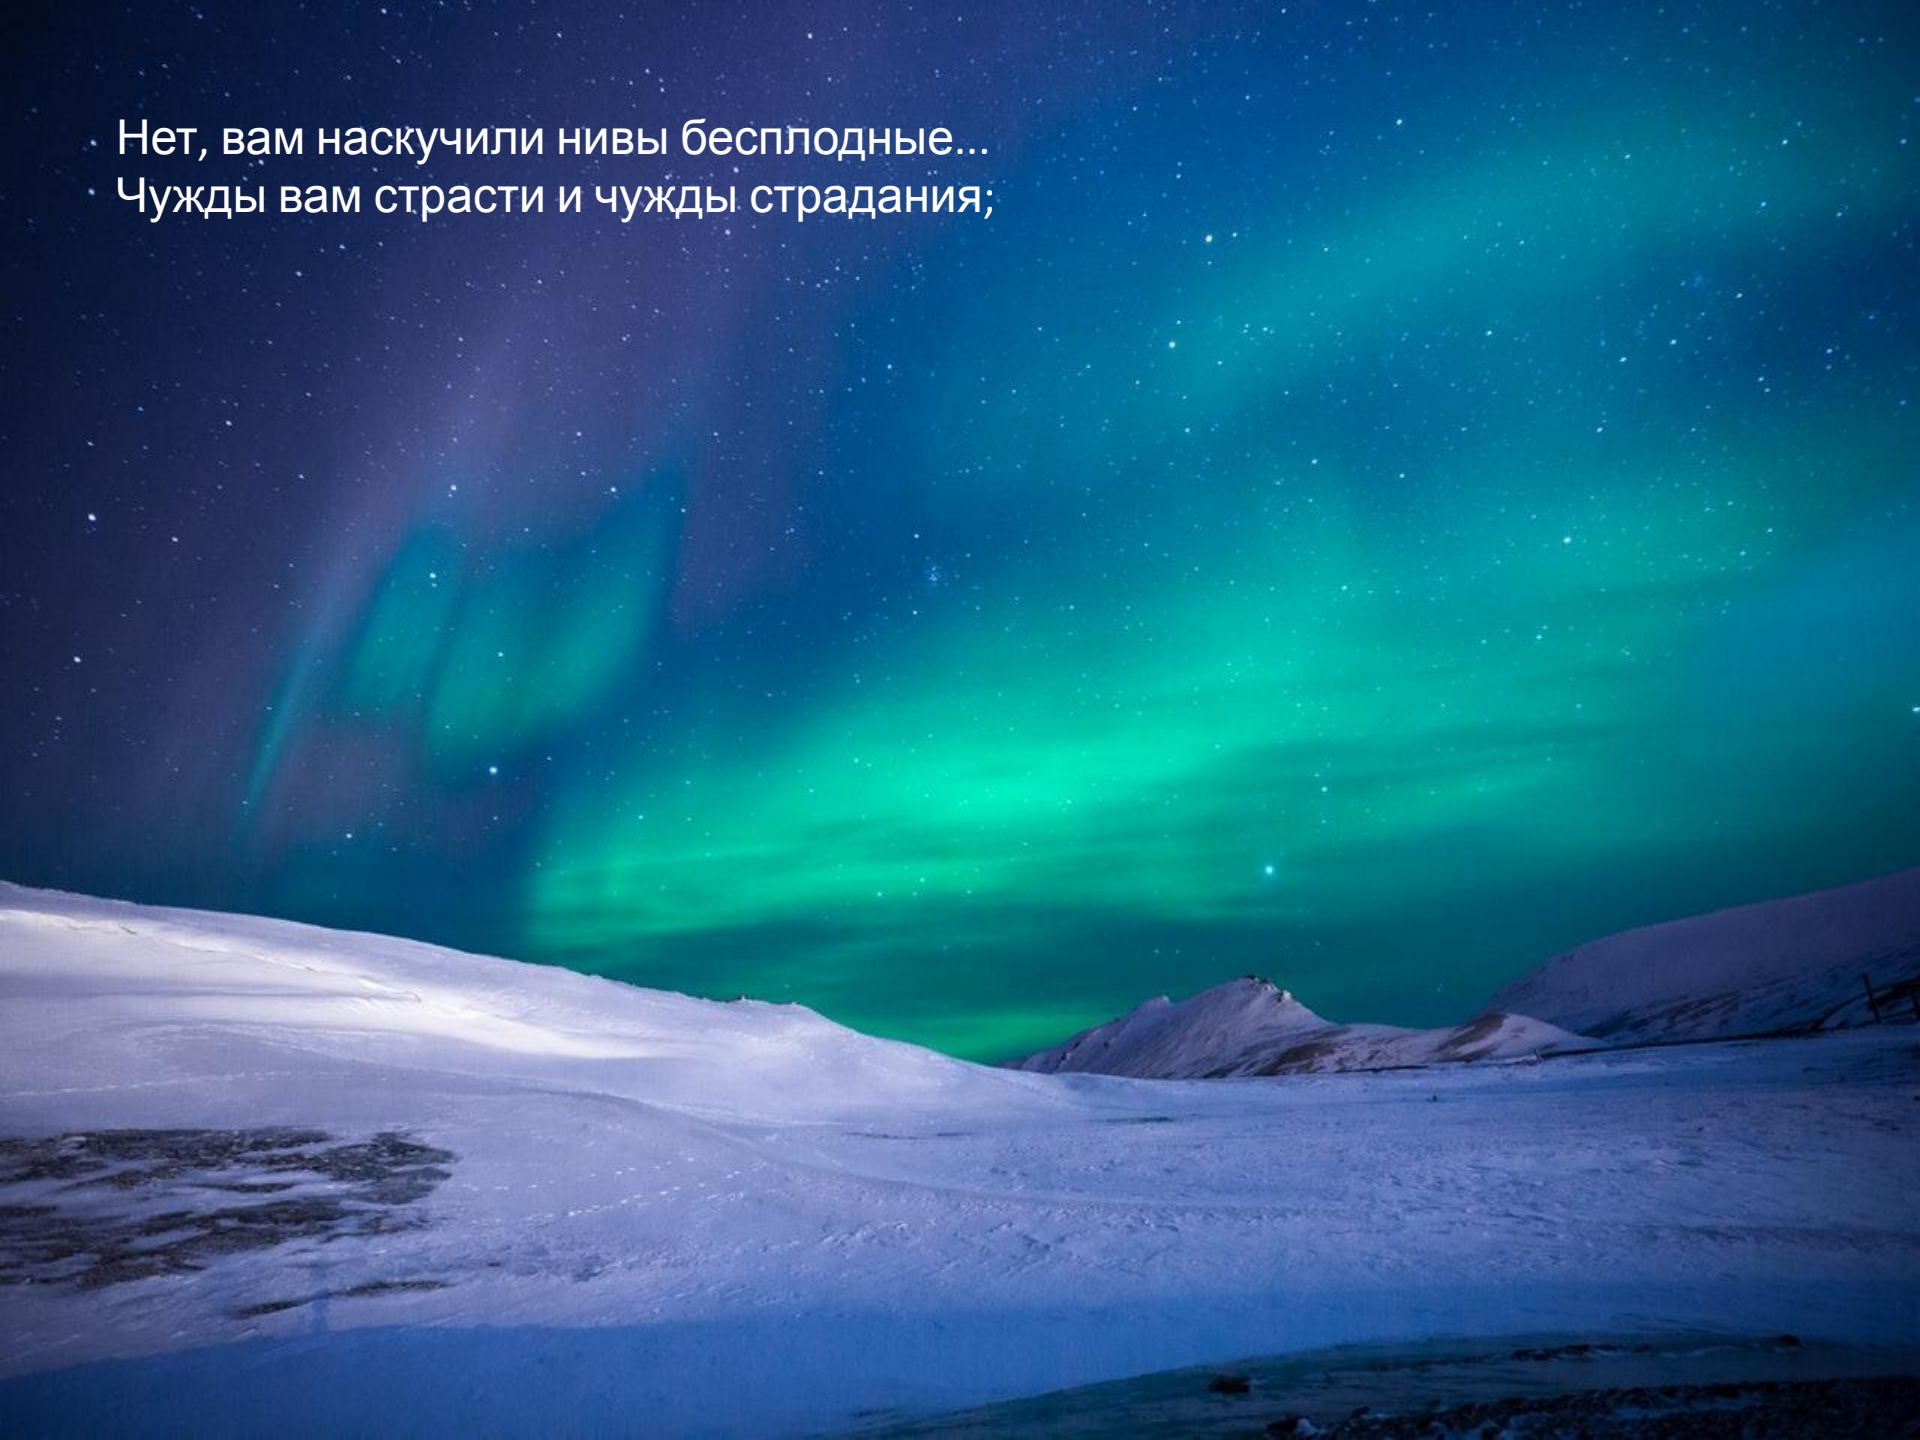

Нет, вам наскучили нивы бесплодные...
Чужды вам страсти и чужды страдания;