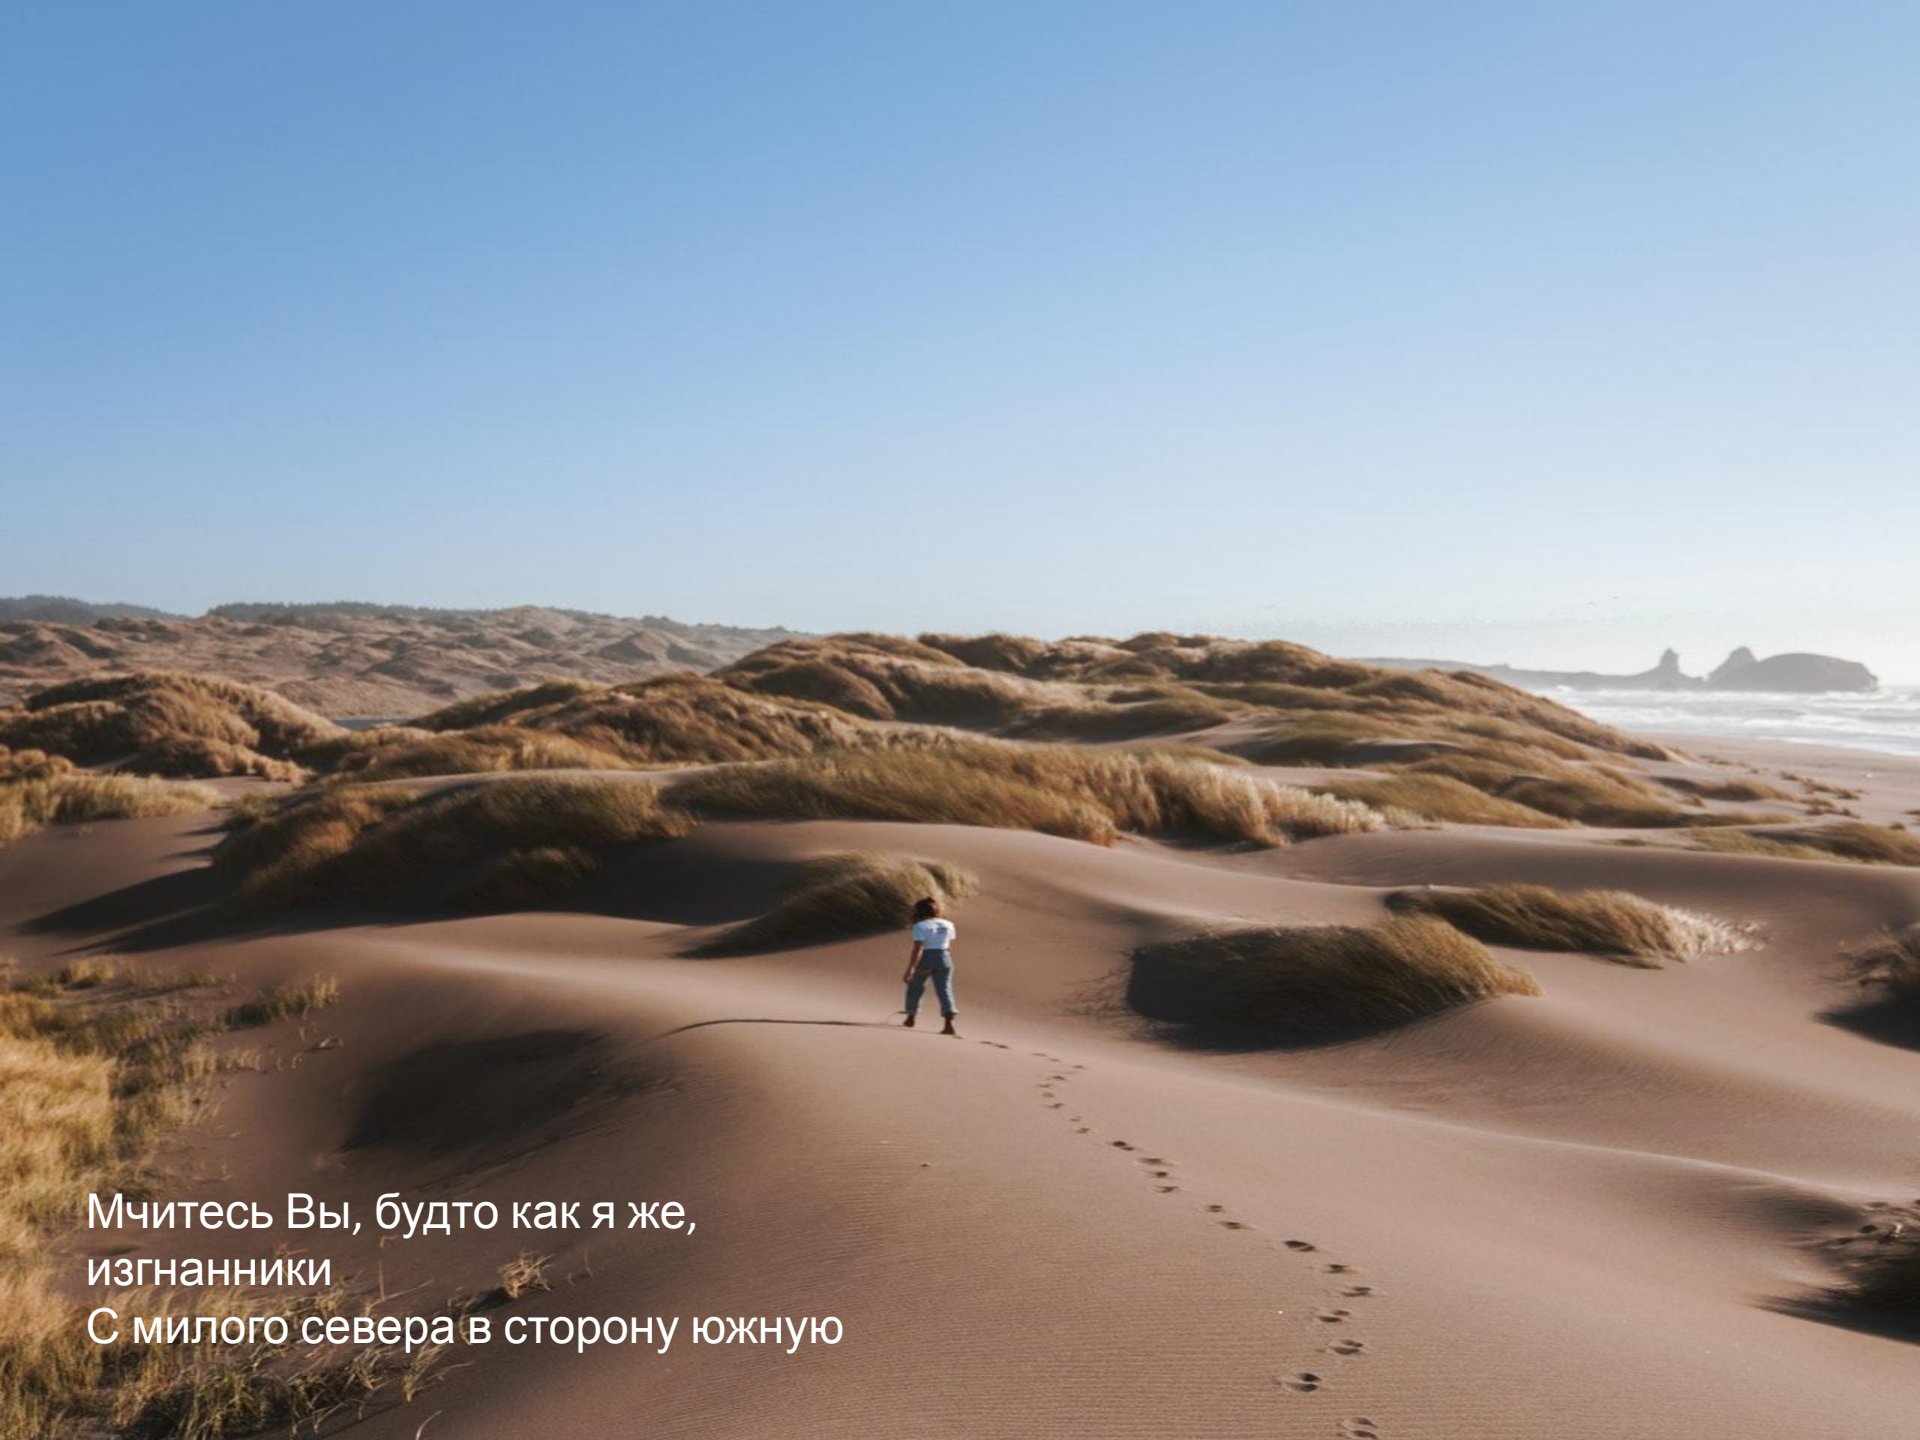

Мчитесь Вы, будто как я же,
изгнанники
С милого севера в сторону южную