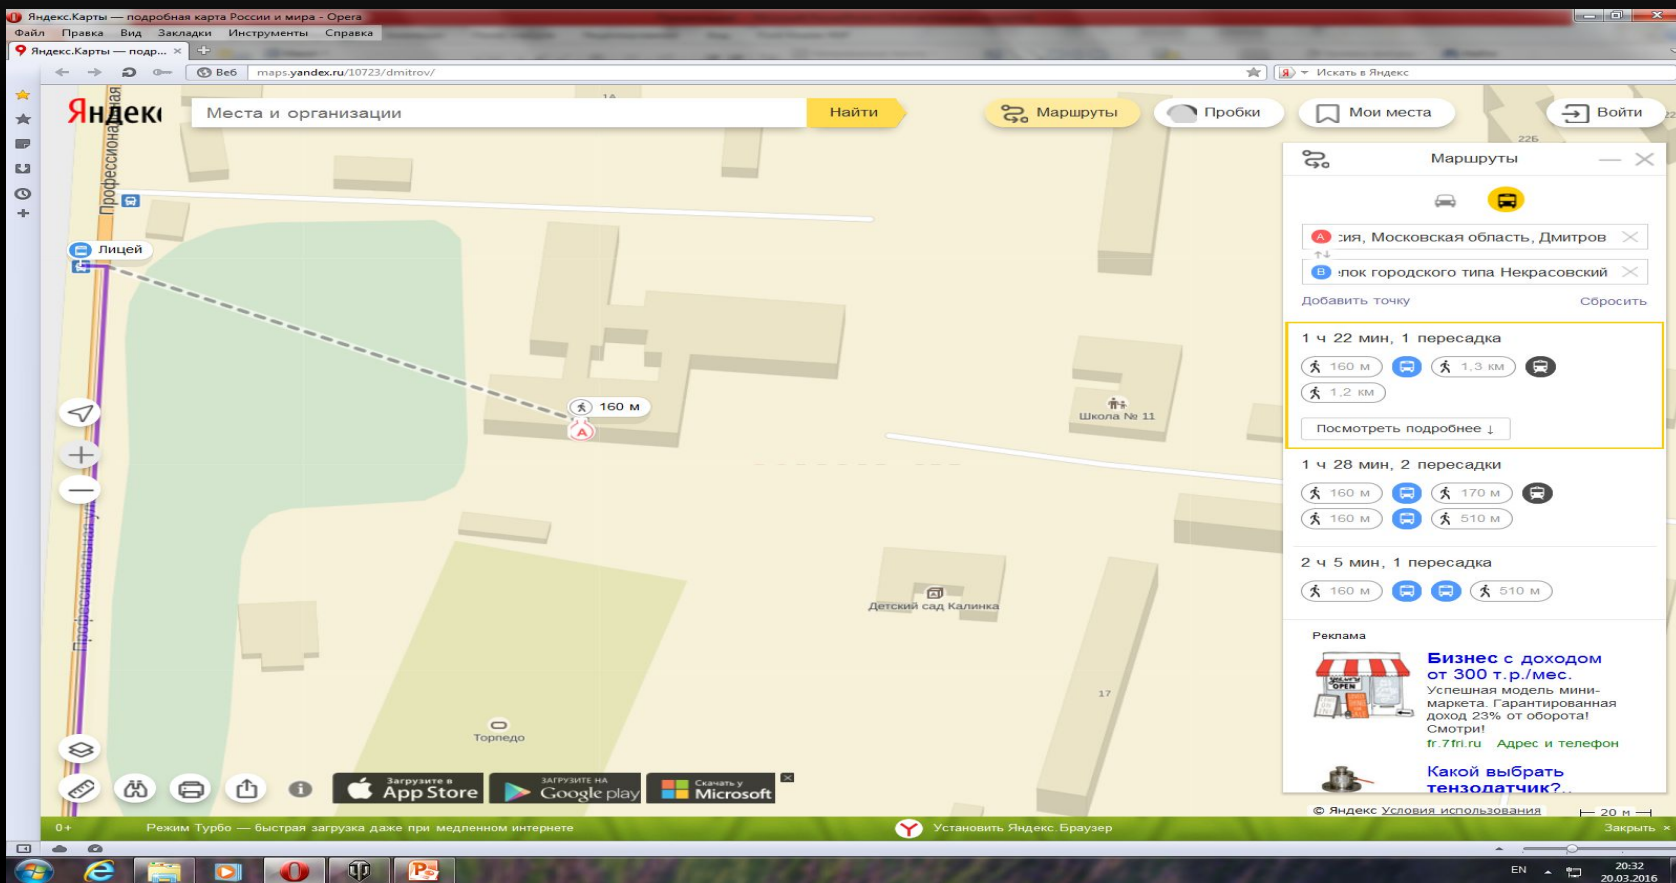

ТЕМА:
ГЕОИНФОРМАЦИОННЫЕ РЕСУРСЫ
ВЫПОЛНИЛ: СТУДЕНТ ГРУППЫ 1213-2(О)
РОДИОНОВ ВЛАДИМИР

ОБЩИЙ ПЛАН

МАРШРУТ ОТ ДИНО ДО ОСТАНОВКИ

МАРШРУТ НА ОБЩЕСТВЕННОМ ТРАНСПОРТЕ ОТ ОСТАНОВКИ ДИНО ДО ОСТАНОВКИ ДОМА

The screenshot displays the Yandex Maps interface with a public transport route highlighted in purple. The route starts at the 'Лицей' (Licey) stop and ends at the 'Яхрама' (Yakhroma) stop. The map shows the surrounding area, including roads like A-108 and A-107, and various settlements such as Горшково, Яхрома, and Деланово. A sidebar on the right provides detailed information about the route, including the total travel time of 1 hour and 22 minutes with one transfer, and a list of stops: Лицей, Красный посёлок, Яхрама, and микрорайон Строителей. The interface also includes search bars, navigation controls, and a taskbar at the bottom.

The screenshot displays the Yandex Maps web interface. The main map area shows a satellite view of a residential area with a blue route highlighted. The route starts at a bus stop (marked with a blue 'B' icon) and ends at a specific address (marked with a blue 'A' icon). The route is divided into segments: a 1.25 km segment, a 480 m segment, and another 480 m segment. The interface includes a search bar at the top with the text "Места и организации" and a "Найти" button. On the right side, there is a "Маршруты" (Routes) panel showing three route options:

- 1 ч 21 мин, 1 пересадка (160 м, 1.3 км, 1.1 км)
- 1 ч 27 мин, 2 пересадки (160 м, 170 м, 480 м, 160 м)
- 2 ч 5 мин, 1 пересадка (160 м, 480 м)

The selected route is highlighted in yellow. Below the routes panel, there is an advertisement for "Идеи для бизнеса без вложений!" (Business ideas without investments!). The bottom of the screen shows the Windows taskbar with various application icons and the system tray displaying the date and time: 21:56, 20.03.2016.