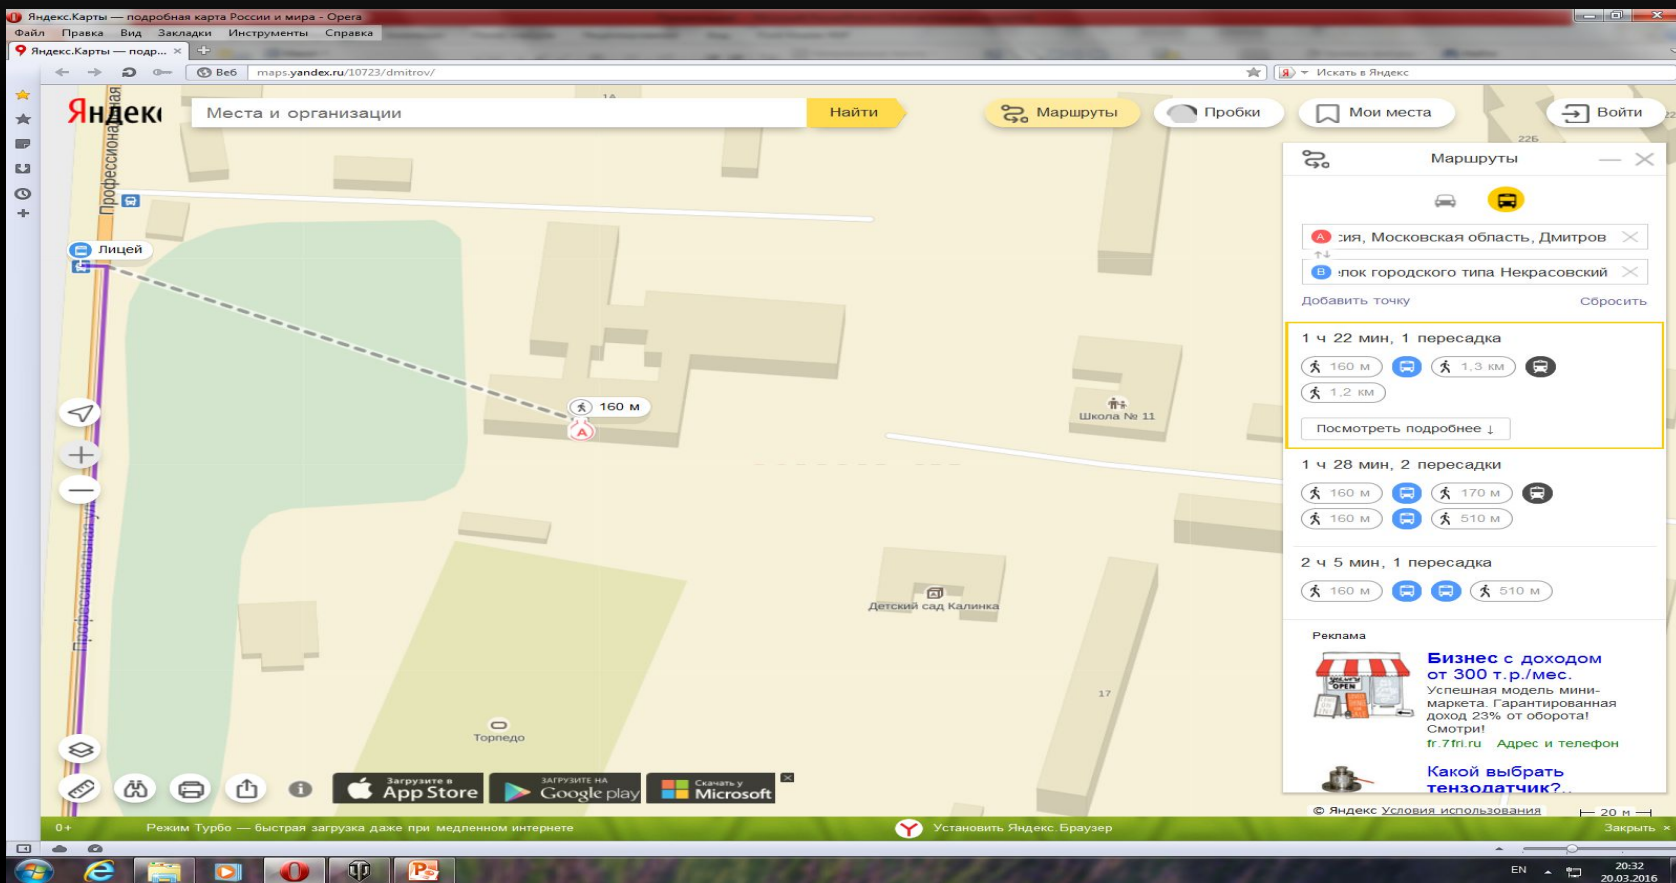

МАРШРУТ ОТ ДИНО ДО ОСТАНОВКИ