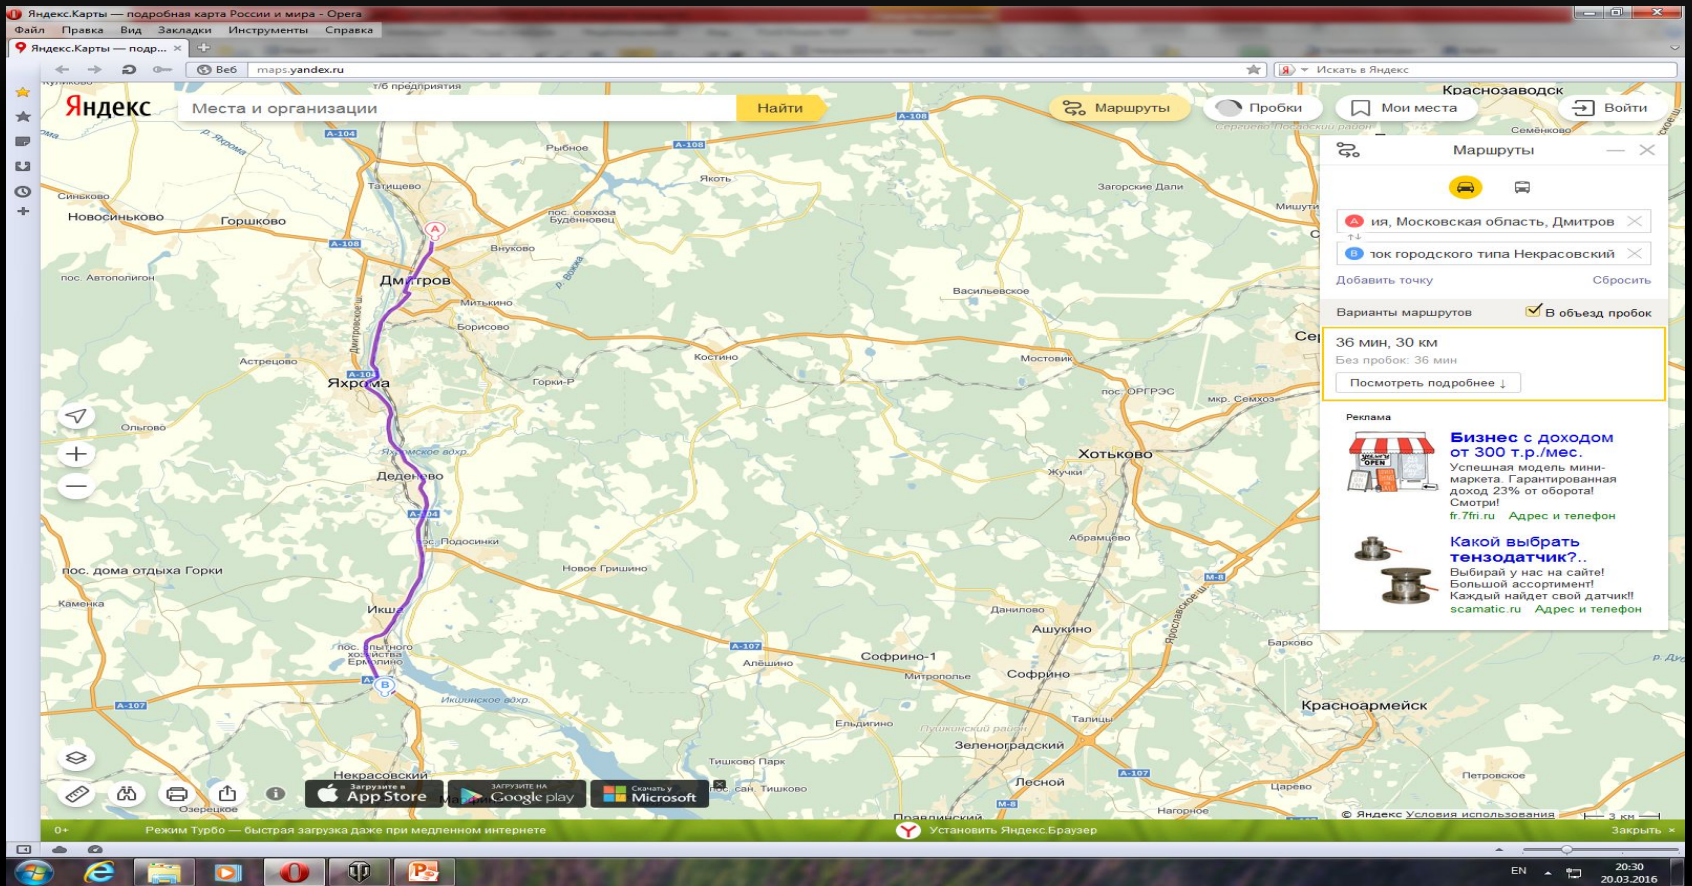

ТЕМА:
ГЕОИНФОРМАЦИОННЫЕ РЕСУРСЫ
ВЫПОЛНИЛ: СТУДЕНТ ГРУППЫ 1213-2(О)
РОДИОНОВ ВЛАДИМИР

ОБЩИЙ ПЛАН

МАРШРУТ ОТ ДИНО ДО ОСТАНОВКИ

МАРШРУТ НА ОБЩЕСТВЕННОМ ТРАНСПОРТЕ ОТ ОСТАНОВКИ ДИНО ДО ОСТАНОВКИ ДОМА

The screenshot displays the Yandex Maps interface with a public transport route highlighted in purple. The route starts at the 'Лицей' (Licey) stop and ends at the 'Яхрама' (Yakhroma) stop. The map shows the surrounding area, including roads like A-108 and A-107, and various settlements such as Горшково, Яхрома, and Деланово. A sidebar on the right provides detailed information about the route, including the total travel time of 1 hour and 22 minutes with one transfer, and a list of stops: Лицей, Красный посёлок, Яхрама, and микрорайон Строителей. The interface also includes search bars, navigation controls, and a taskbar at the bottom.

The screenshot displays the Yandex Maps web interface. The main map area shows a satellite view of a residential area with a blue route highlighted. The route starts at a bus stop (marked with a blue 'B' icon) and ends at a specific address (marked with a blue 'A' icon). The route is divided into segments: a 1.25 km segment, a 480 m segment, and another 480 m segment. The interface includes a search bar at the top with the text "Места и организации" and a "Найти" button. On the right side, there is a "Маршруты" (Routes) panel showing three route options:

- 1 ч 21 мин, 1 пересадка (160 м, 1.3 км, 1.1 км)
- 1 ч 27 мин, 2 пересадки (160 м, 170 м, 480 м, 160 м)
- 2 ч 5 мин, 1 пересадка (160 м, 480 м)

The selected route is highlighted in yellow. Below the routes panel, there is an advertisement for "Идеи для бизнеса без вложений!" (Business ideas without investments!). The bottom of the screen shows the Windows taskbar with various application icons and the system tray displaying the date and time: 21:56, 20.03.2016.

РЕЗУЛЬТАТ ПРЕЗЕНТАЦИИ

1. Пешеходный маршрут: 2 километра 560 метров
2. Маршрут на транспорте: 29 километров 440 метров