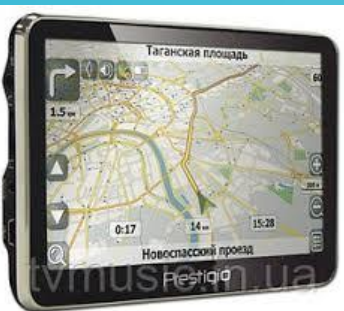

MODERN TEENAGE WORLD

SMARTPHONE

COMPUTER

LAPTOP

TABLET PC

CAMERA

CAMCORDER

GPS-WATCH

GAMES
CONSOLE

MAGAZINE

COMICS

SATNAV
(satellite
navigator)

POSTER

GYROBOARD

ELECTRONIC
BOOK

MP3
PLAYER

He has got a games console

He has got a satnav

She has got a laptop

He has got a tablet PC

They have got smartphones

She has got a camera

She has got an MP3 player

The image features a light green to white gradient background. In the four corners, there are decorative blue circuit-like patterns consisting of lines and small circles, resembling a stylized PCB or network diagram. The text "To be continued..." is centered in a dark green, sans-serif font.