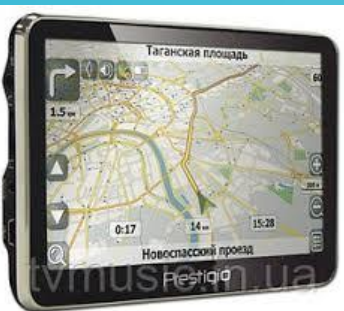

MODERN TEENAGE WORLD

SMARTPHONE

COMPUTER

LAPTOP

TABLET PC

CAMERA

CAMCORDER

GPS-WATCH

GAMES
CONSOLE

MAGAZINE

COMICS

SATNAV
(satellite
navigator)

POSTER

GYROBOARD

ELECTRONIC
BOOK

MP3
PLAYER