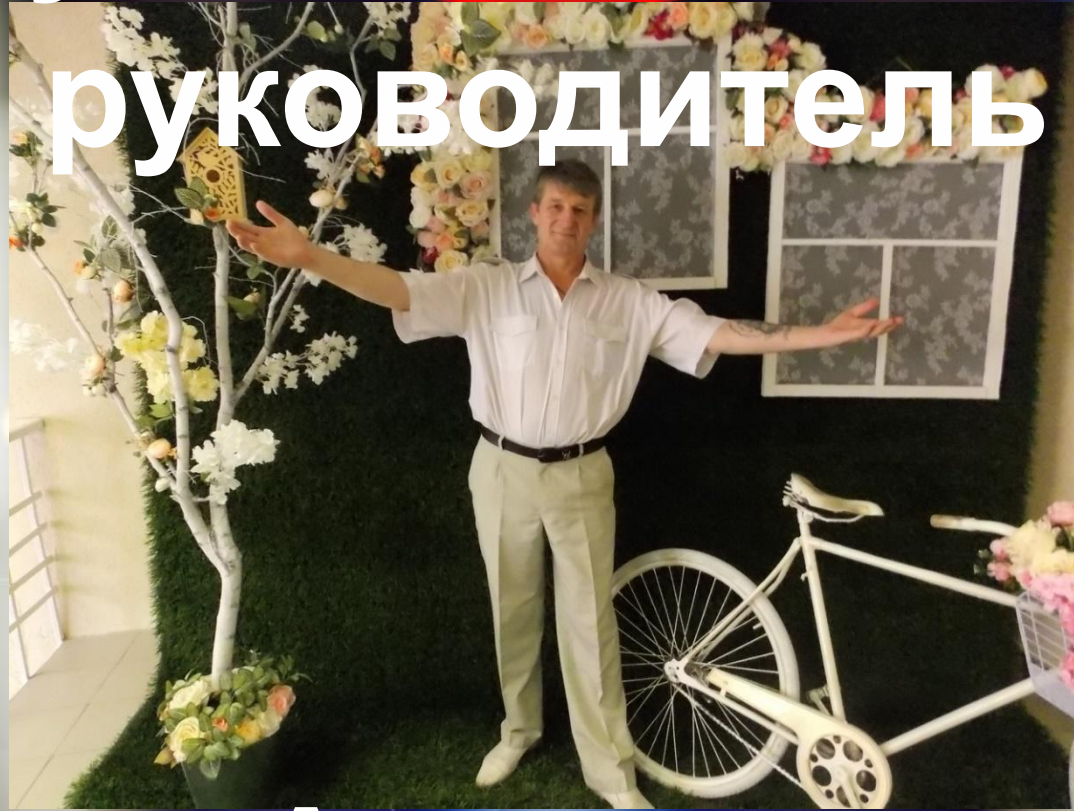

Художественный

руководитель

**Акатьев
Леонид
Викторов**