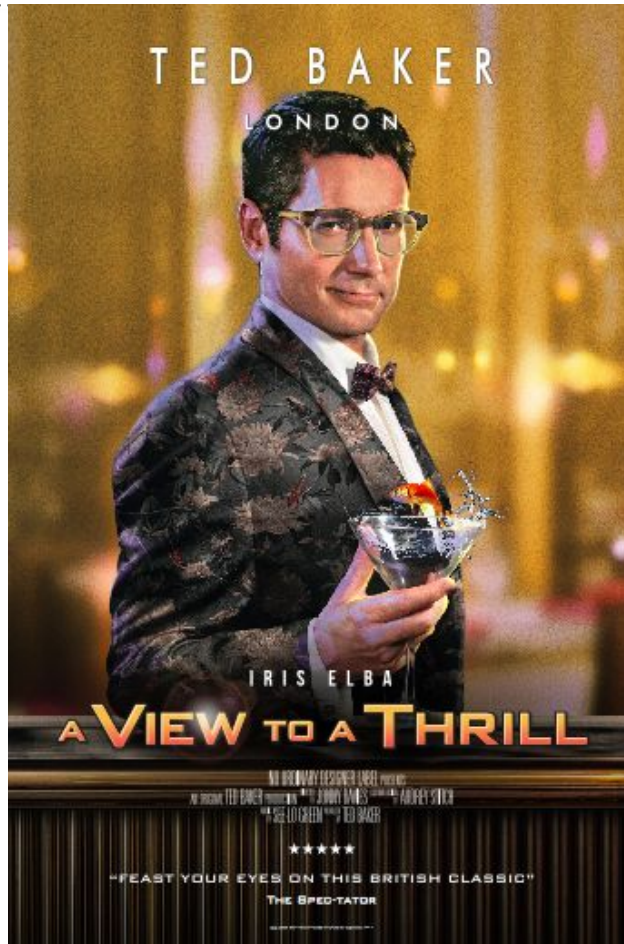

★★★★★

"THERE WON'T BE A DRY EYE IN THE HOUSE"
IRIS ELBA

Model: KEENE 781545 410 © 2019 Ted Baker. All rights reserved. Image expires 31/12/19

MONDOTTICA

EYEWEAR BRAND PARTNERS

MONDOTTICA

EYEWEAR BRAND PARTNERS