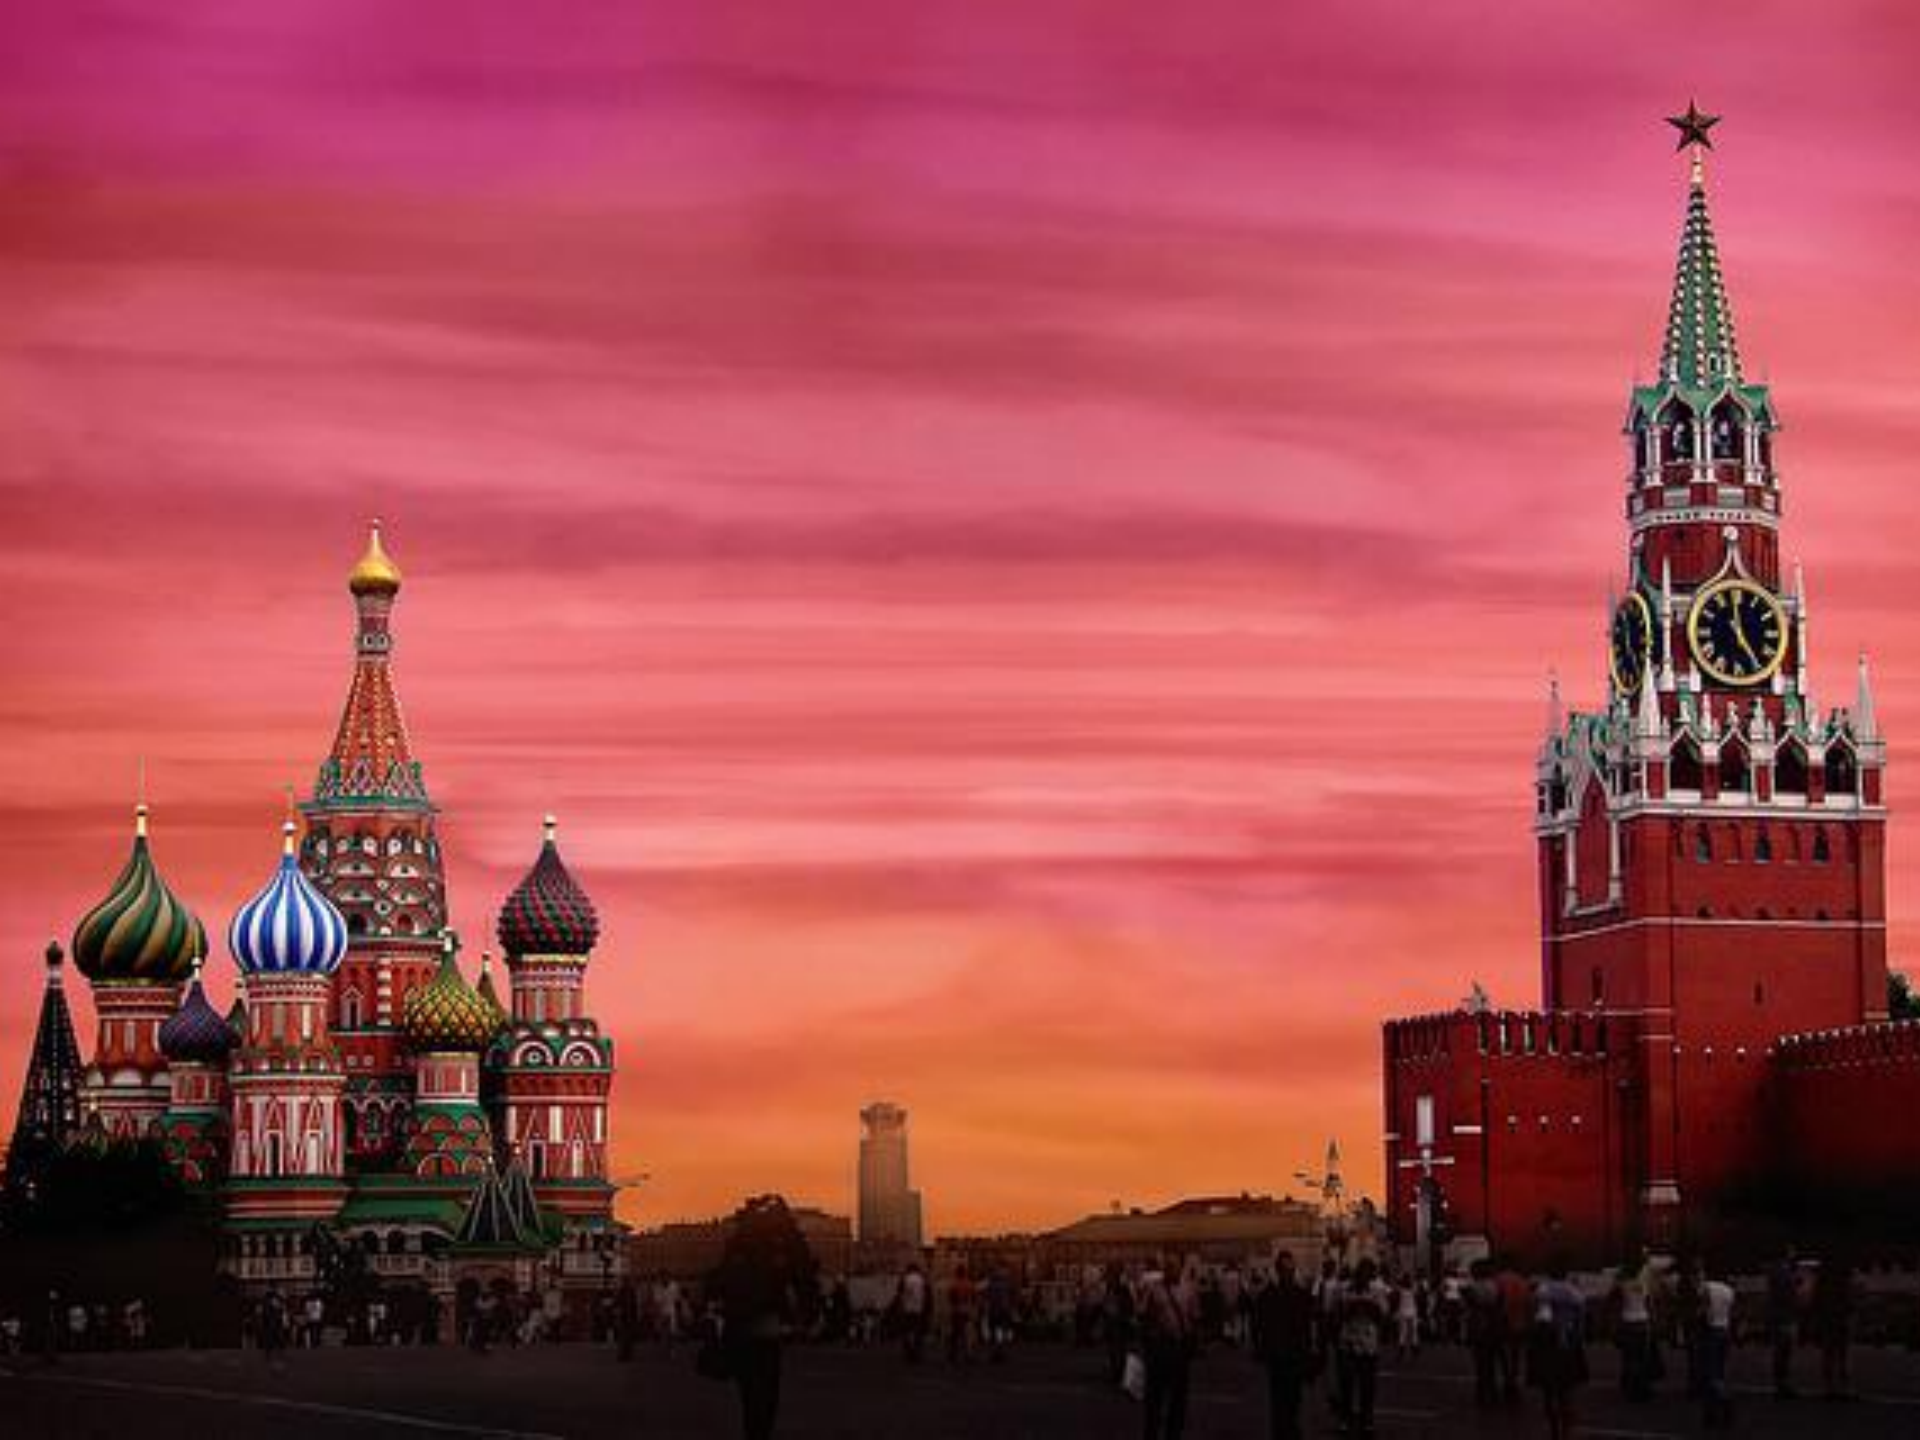

rdwes

esten

ЦЕНТРАЛЬНЫЙ АО

A nighttime street scene featuring tram tracks in the foreground. The street is illuminated by warm yellow streetlights, and there are light trails from cars and a bright blue light source in the distance. Trees line the sides of the road, and a parking sign is visible on the right.