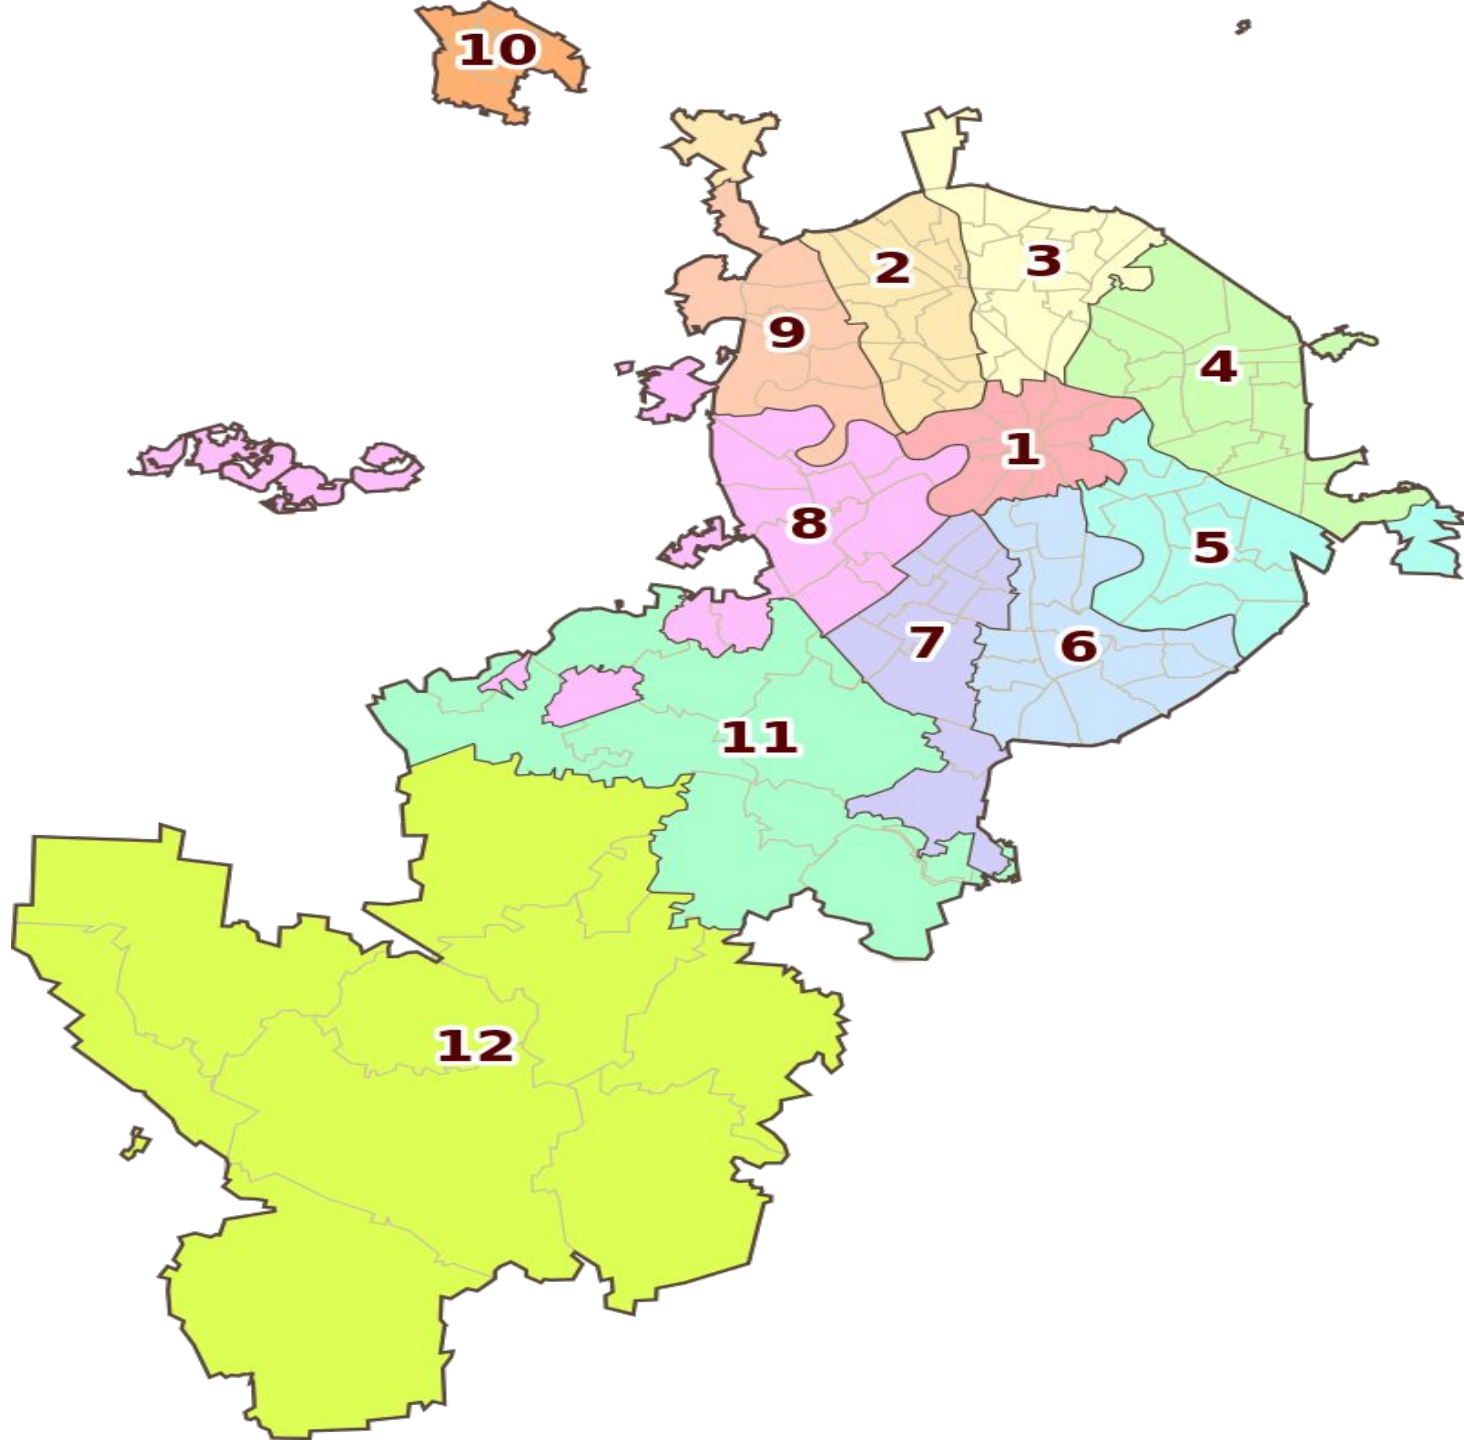

Moska

u

Norden

Nordosten

Osten

Nordwest

Центральный АО

ТВЕРСКОЙ

rdwes

esten

ЦЕНТРАЛЬНЫЙ АО

A nighttime street scene featuring tram tracks in the foreground. The street is illuminated by warm yellow streetlights, and there are light trails from cars and a bright blue light source in the distance. Trees line the sides of the road, and a parking sign is visible on the right.