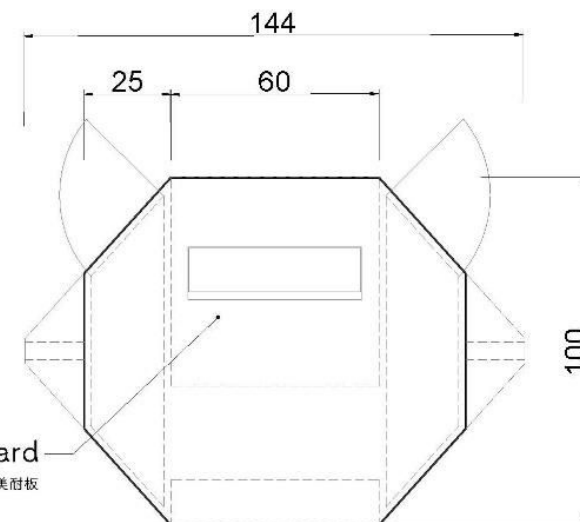

Perspective Drawing  
3D透視圖

a' Section view  
a' 剖立面圖

Surface Affixed Black Meinaboard  
 面貼紅色美耐板

Front Section view  
立面圖

**XPG**  
 48,6  
 Back Red Light Acrylic Characters  
 背光紅色壓克力立體字  
 12,4

Surface Affixed LOGO Cutting Sheet  
LOGO卡點西德

Silicone Caulking  
矽利康填縫  
Tempered glass  
強化清玻璃

Surface Affixed Black Meinaboard  
面貼紅色美耐板

Front Section view  
立面圖

b' Section view  
a剖面圖

c' Section view  
a剖面圖

Perspective Drawing  
3D透視圖

Dark Socket

Inner Affixed Red Mainboard  
櫃內面貼紅色美耐板

Back Section view  
後方立面圖

3

**Detail & request**

- Suggest make top cover separate from the table top, client can decide which side he want to keep the space for cable

- Consider to wire of power is not soft and may be to keep Laptop Adapter, The depth of this space should be kept at least 10 cm