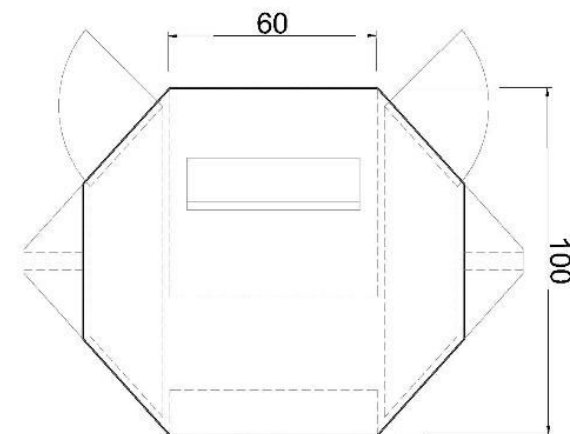

Desktop Affixed Black Meinaboard
檢面貼黑色美耐板
Back Red Light Acrylic Characters | Detachable panel
背光紅色壓克力立體字
Install T5 LED
T5_LED_4000