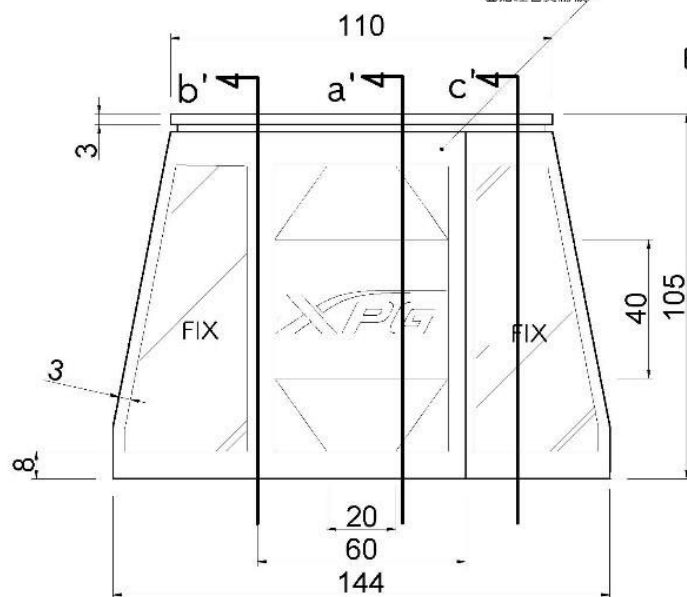

Surface Affixed LOGO Cutting Sheet
LOGO卡點西德

Inner Affixed Red Meinaboard
櫃內面貼紅色美耐板

Structural Reinforcement
結構補強板

Toughened Tempered glass door
強化清玻璃門

Structural Reinforcement
結構補強板

Install T5 LED
T5_LED_4000

Tempered glass
強化清玻璃

Embedded 5050 LED
內嵌LED5050紅色燈條

Silicone Caulking
矽利康填縫
Tempered glass
強化清玻璃

Surface Affixed Black Meinaboard
面貼紅色美耐板

Front Section view
立面圖