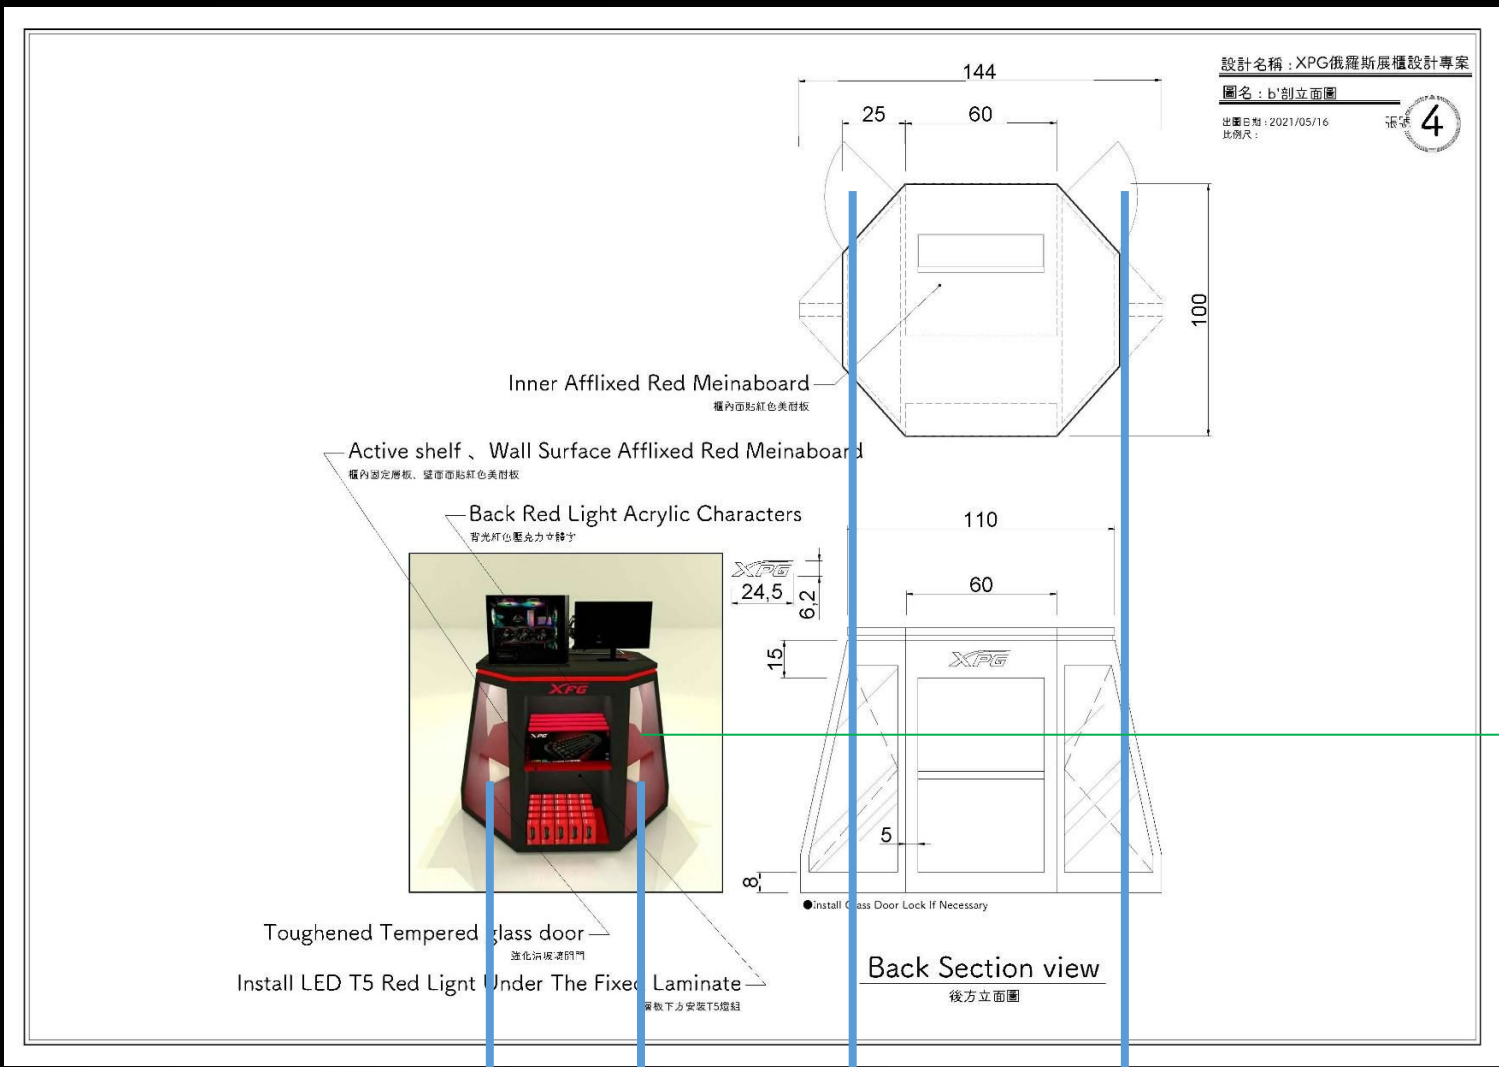

This space can display XPG products , suggest keep Socket for RGB products

This two glasses door can be opened, also can add a sample lock if local need