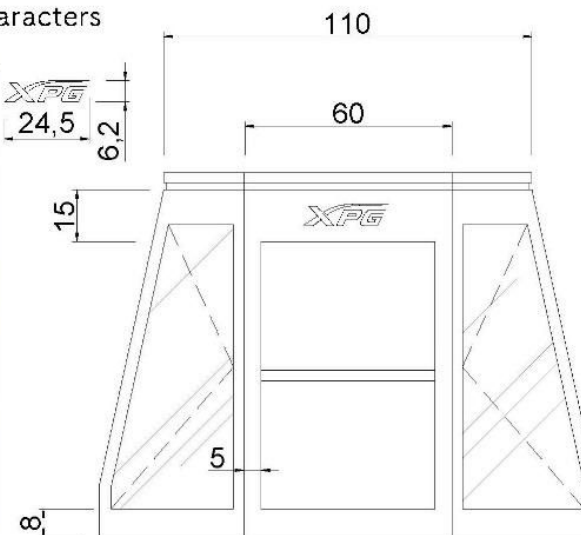

Back Red Light Acrylic Characters
背光紅色壓克力字體

● Install Glass Door Lock If Necessary

Install LED T5 Red Light Under The Fixed Laminate
層板下方安裝T5燈組

Back Section view
後方立面圖