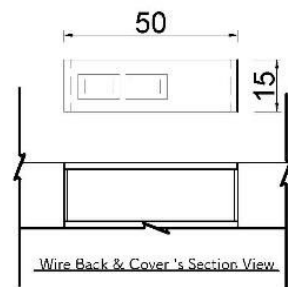

**XPG**

**XPG Lading craft  
display cabinet**

2021

**XPG**  
**Lading craft**  
**display cabinet**  
**design**

1

Sid  
e

Front

Back

2

Construction

Socket Embedded in Box

Perspective Drawing

3D透視圖

Top View

上視圖(檯面)

Desktop Affixed Black Meinaboard

Back Section view  
後方立面圖

3

**Detail & request**

- Suggest make top cover separate from the table top, client can decide which side he want to keep the space for cable

- Consider to wire of power is not soft and may be to keep Laptop Adapter, The depth of this space should be kept at least 10 cm