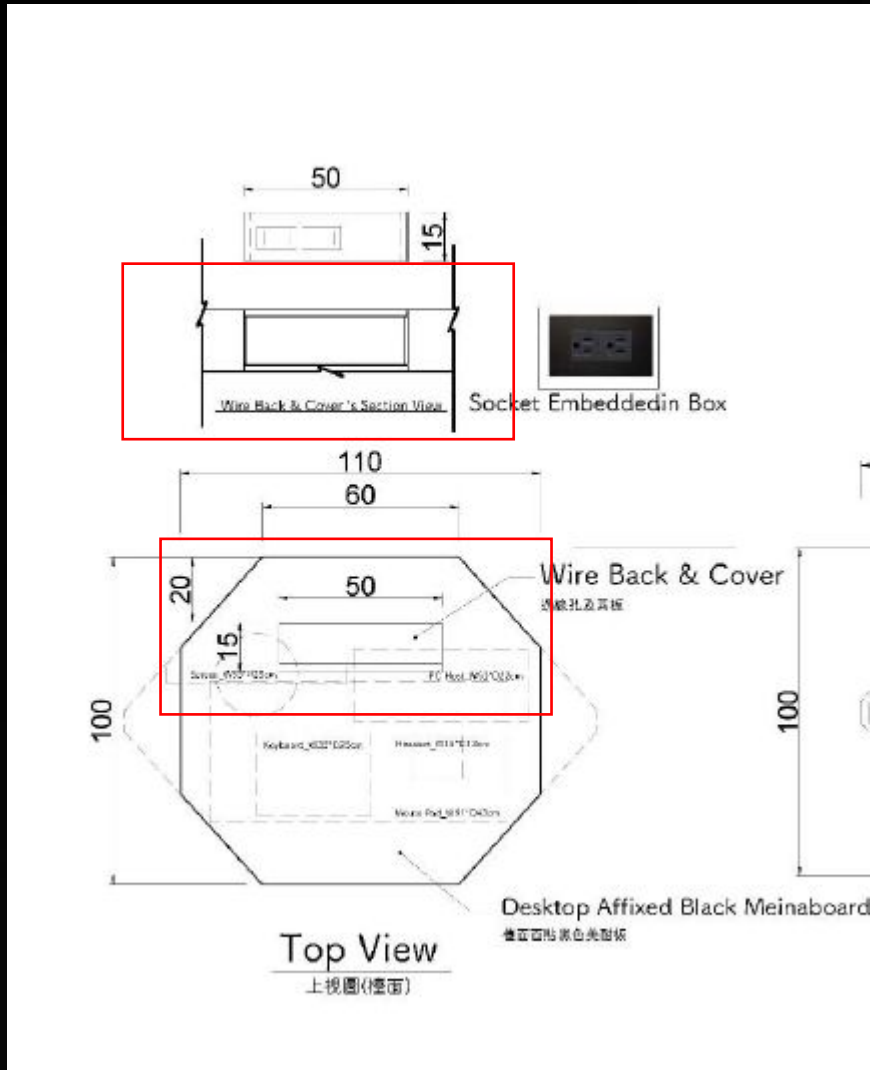

Back Section view  
後方立面圖

3

**Detail & request**

- Suggest make top cover separate from the table top, client can decide which side he want to keep the space for cable

- Consider to wire of power is not soft and may be to keep Laptop Adapter, The depth of this space should be kept at least 10 cm