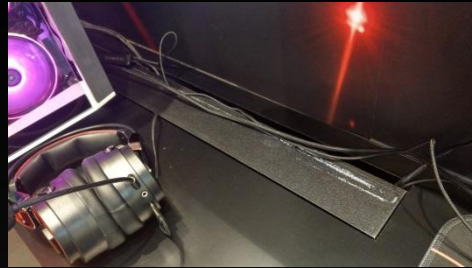

- Suggest make top cover separate from the table top, client can decide which side he want to keep the space for cable

- Consider to wire of power is not soft and may be to keep Laptop Adapter, The depth of this space should be kept at least 10 cm

- Suggest to make one more hold in case future need, like Network cable , HDMI