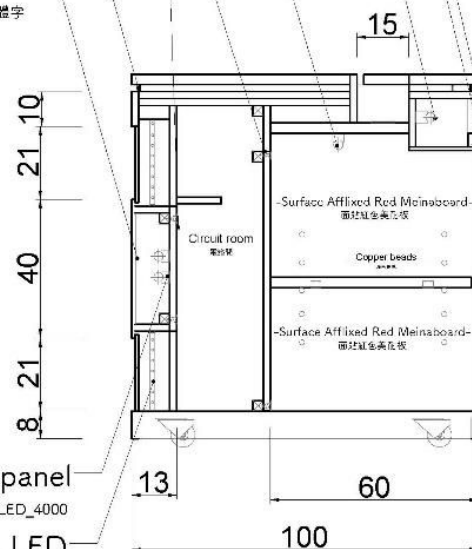

5050Red LED strip Light
5050LED紅色燈條

a' Section view
a' 剖立面圖

Surface Affixed Black Meinaboard
面貼紅色美耐板