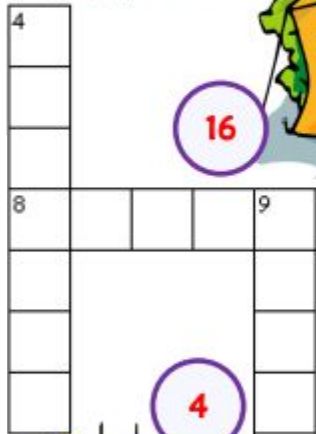

**Revision**

● The fox is \_\_ the box.

● The mole is \_\_ the hole.

● The cat is \_\_ the hat.

● The bee is \_\_\_ the trees.

● The fox is \_\_\_ the box.

● The dog is \_\_\_ the frog.

CH

KN

WH

The background features a white circular frame with a drop shadow effect, centered on a white background. Surrounding the frame are numerous colorful circles in shades of pink, orange, green, and purple, of various sizes, creating a vibrant and playful aesthetic.