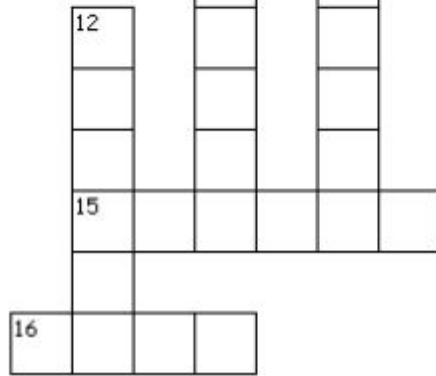

**Revision**

● The fox is \_\_ the box.

● The mole is \_\_ the hole.

● The cat is \_\_ the hat.

● The bee is \_\_\_ the trees.

● The fox is \_\_\_ the box.

● The dog is \_\_\_ the frog.

CH

KN

WH

The background features a white circular frame with a drop shadow effect, centered on a white background. Surrounding the frame are numerous colorful circles in shades of pink, orange, green, and purple, of various sizes, creating a vibrant and playful aesthetic.