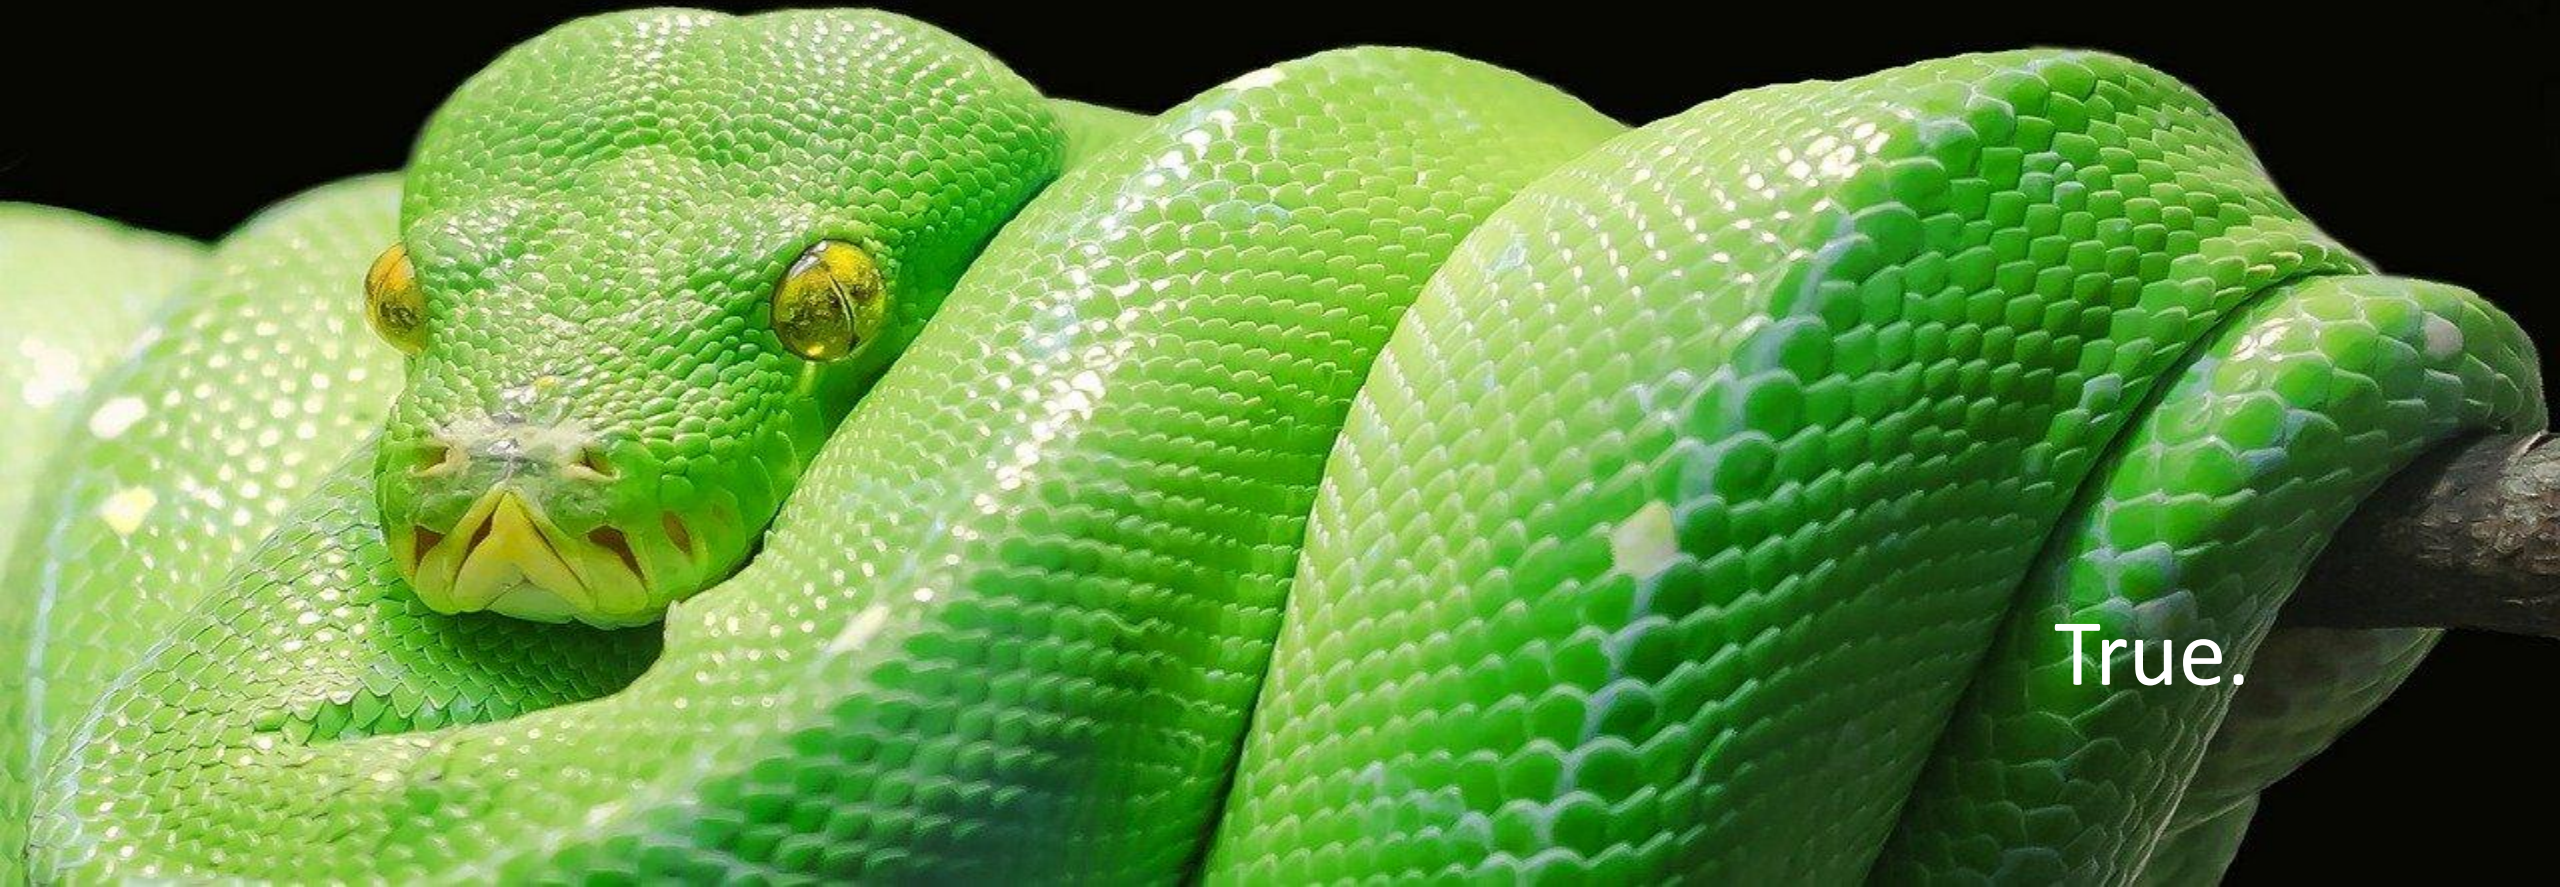

True.

Polar bears \_\_\_\_\_ live in  
the Arctic are all left-handed and  
have black skin.

A close-up photograph of a fluffy, light brown dog, possibly a Chow Chow, lying on a grassy surface. The dog's face is the central focus, with its dark eyes and black nose visible. The background is a soft-focus green, suggesting foliage. Overlaid on the image is white text. The text reads: "There are a number of animals \_\_\_\_\_ tongues are blue, including the black bear, giraffe and chow chow dog."

---

False. They live only in China.

Butterflies \_\_\_\_\_ feet  
contain tiny sensors taste their  
food by standing on it.

True.

A cockroach \_\_\_\_\_ has lost  
its head can live up to nine days.

True.

There are up to five million people \_\_\_\_\_ are bitten by snakes every year.

True.

A large shark, likely a Great White, is shown breaching the surface of the ocean. The shark's head and upper body are visible, with its mouth open, revealing its teeth and pinkish interior. The water is a deep green color, and there is a significant splash of white water around the shark's head. The shark's skin is dark grey on top and lighter on the bottom, with visible gills and a dorsal fin.