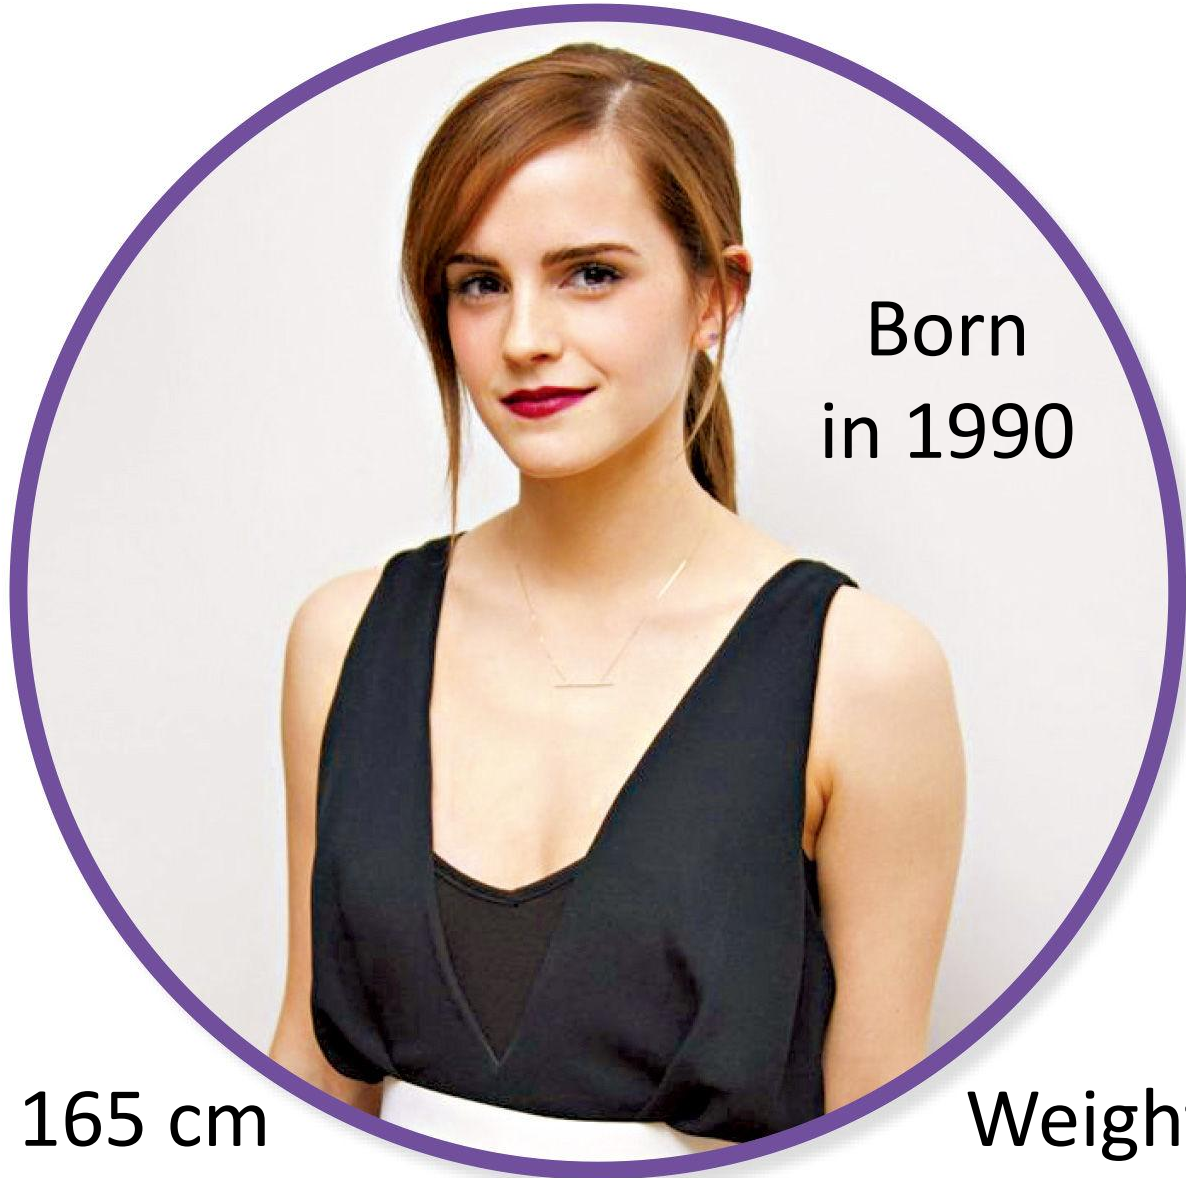

Emma Watson

Born
in 1990

Height = 165 cm

Weight = 50 kg

Angelina Jolie

Height = 170 cm Weight = 55 kg Born in 1975

Tom Cruise

Height = 170 cm

Weight = 71 kg

Born in 1962

Benedict Cumberbatch

Height = 184 cm

Born in 1976

Weight = 79 kg

Ryan Gosling

Height = 184 cm Weight = 81 kg Born in 1980

Sophie Turner

Born in 1996

Weight = 71 kg

Height = 170 cm

Taylor Swift

Height = 178 cm

Born in 1989
Weight = 56 kg

Keanu Reeves

Height = 186 cm

Weight = 79 kg

Born in 1963

Robert Downey Jr.

Height = 175 cm Weight = 73 kg Born in 1965

Kim Kardashian

Born
in 1980

Height = 157 cm