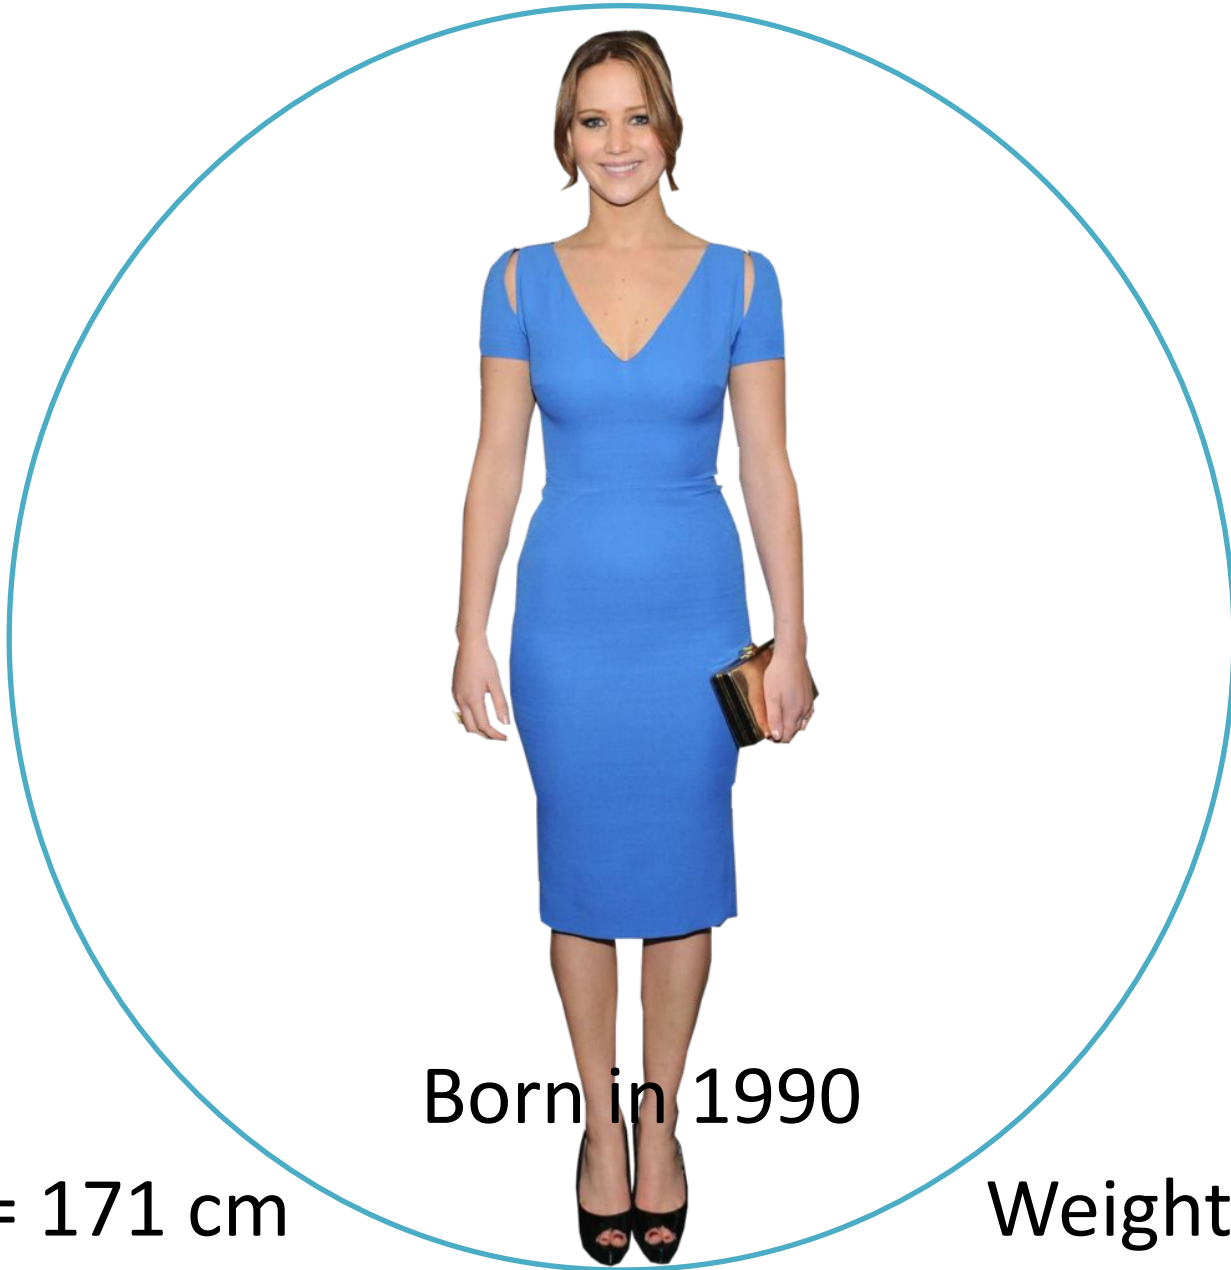

Jennifer Lawrence

Born in 1990

Height = 171 cm

Weight = 63 kg