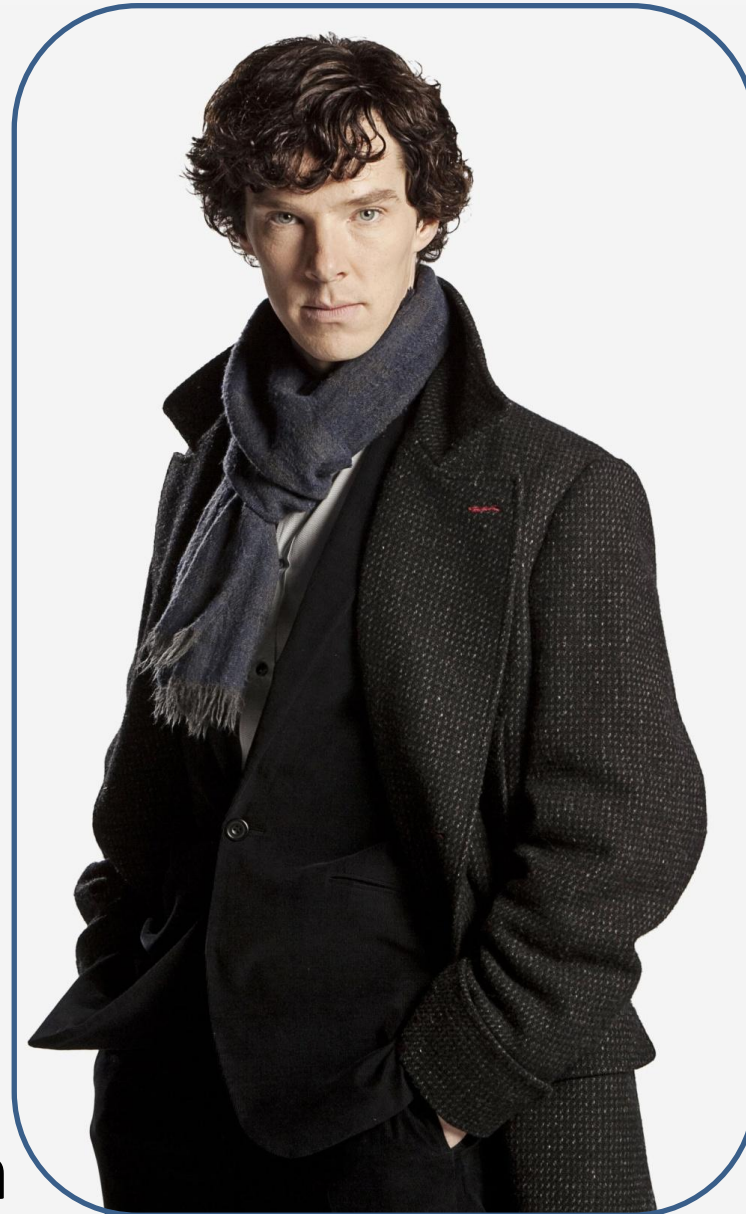

Benedict Cumberbatch

Height = 184 cm

Born in 1976

Weight = 79 kg