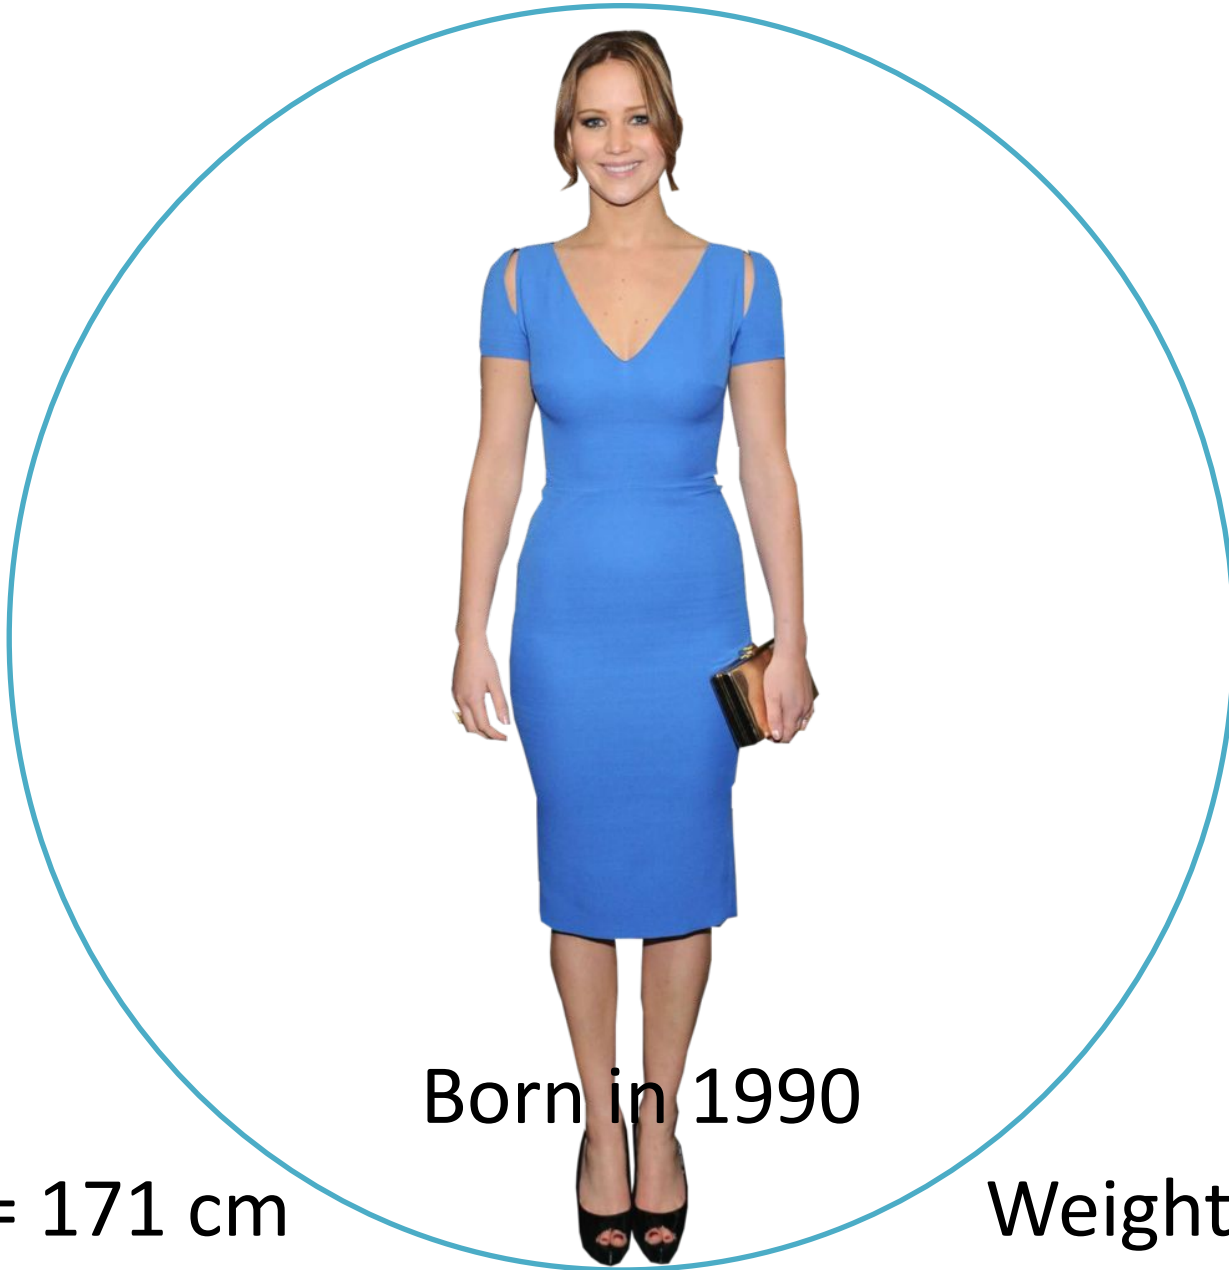

Jennifer Lawrence

Born in 1990

Height = 171 cm

Weight = 63 kg