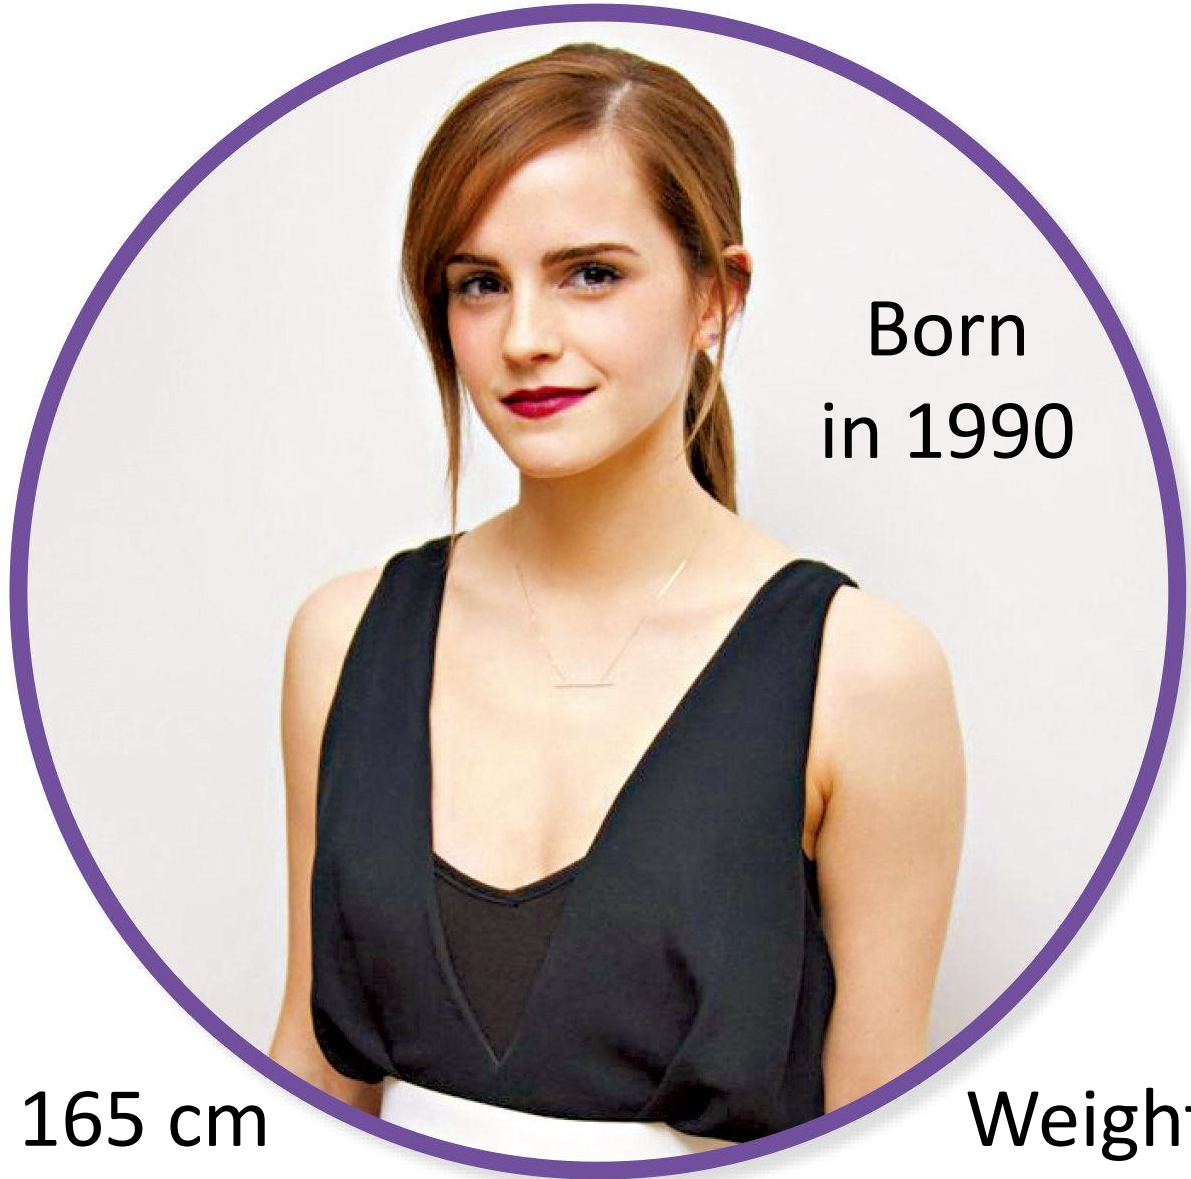

Emma Watson

Born
in 1990

Height = 165 cm

Weight = 50 kg

Angelina Jolie

Height = 170 cm Weight = 55 kg Born in 1975

Tom Cruise

Height = 170 cm

Weight = 71 kg

Born in 1962

Benedict Cumberbatch

Height = 184 cm

Born in 1976

Weight = 79 kg

Ryan Gosling

Height = 184 cm Weight = 81 kg Born in 1980

Sophie Turner

Born in 1996

Weight = 71 kg

Height = 170 cm

Taylor Swift

Height = 178 cm

TAYLORSWIFT.COM.BR

Born in 1989
Weight = 56 kg

Keanu Reeves

Height = 186 cm

Weight = 79 kg

Born in 1963

Robert Downey Jr.

Height = 175 cm Weight = 73 kg Born in 1965

Kim Kardashian

Born
in 1980