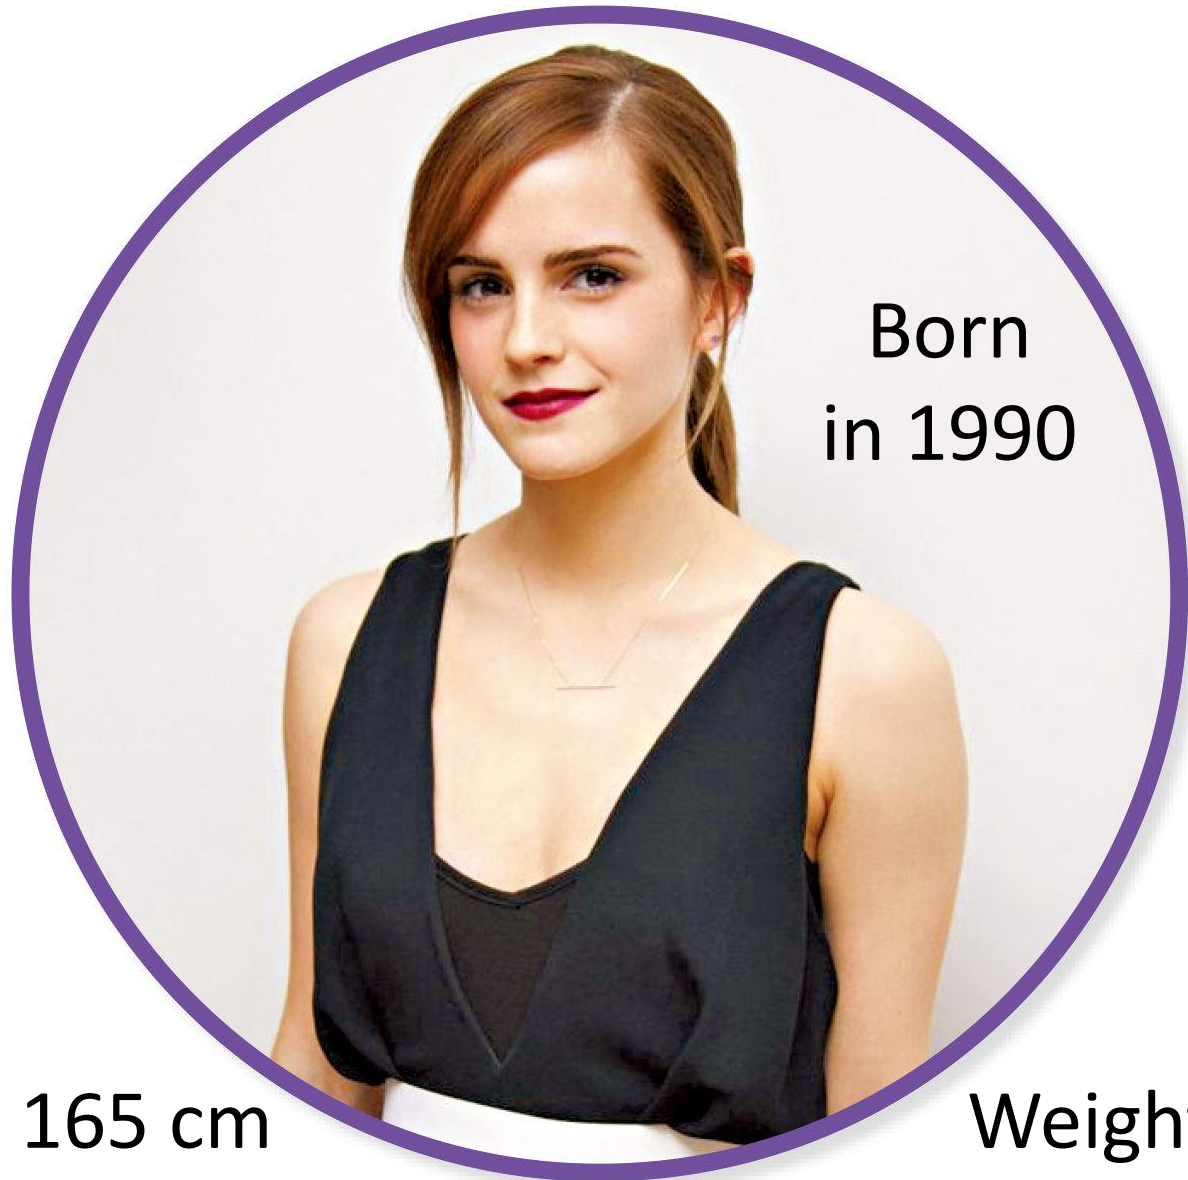

Emma Watson

Born
in 1990

Height = 165 cm

Weight = 50 kg

Angelina Jolie

Height = 170 cm Weight = 55 kg Born in 1975

Tom Cruise

Height = 170 cm

Weight = 71 kg

Born in 1962

Benedict Cumberbatch

Height = 184 cm

Born in 1976

Weight = 79 kg

Ryan Gosling

Height = 184 cm Weight = 81 kg Born in 1980

Sophie Turner

Born in 1996

Weight = 71 kg

Height = 170 cm

Taylor Swift

Height = 178 cm

TAYLORSWIFT.COM.BR

Born in 1989
Weight = 56 kg

Keanu Reeves

Height = 186 cm

Weight = 79 kg

Born in 1963

Robert Downey Jr.

Height = 175 cm Weight = 73 kg Born in 1965

Kim Kardashian

Born
in 1980