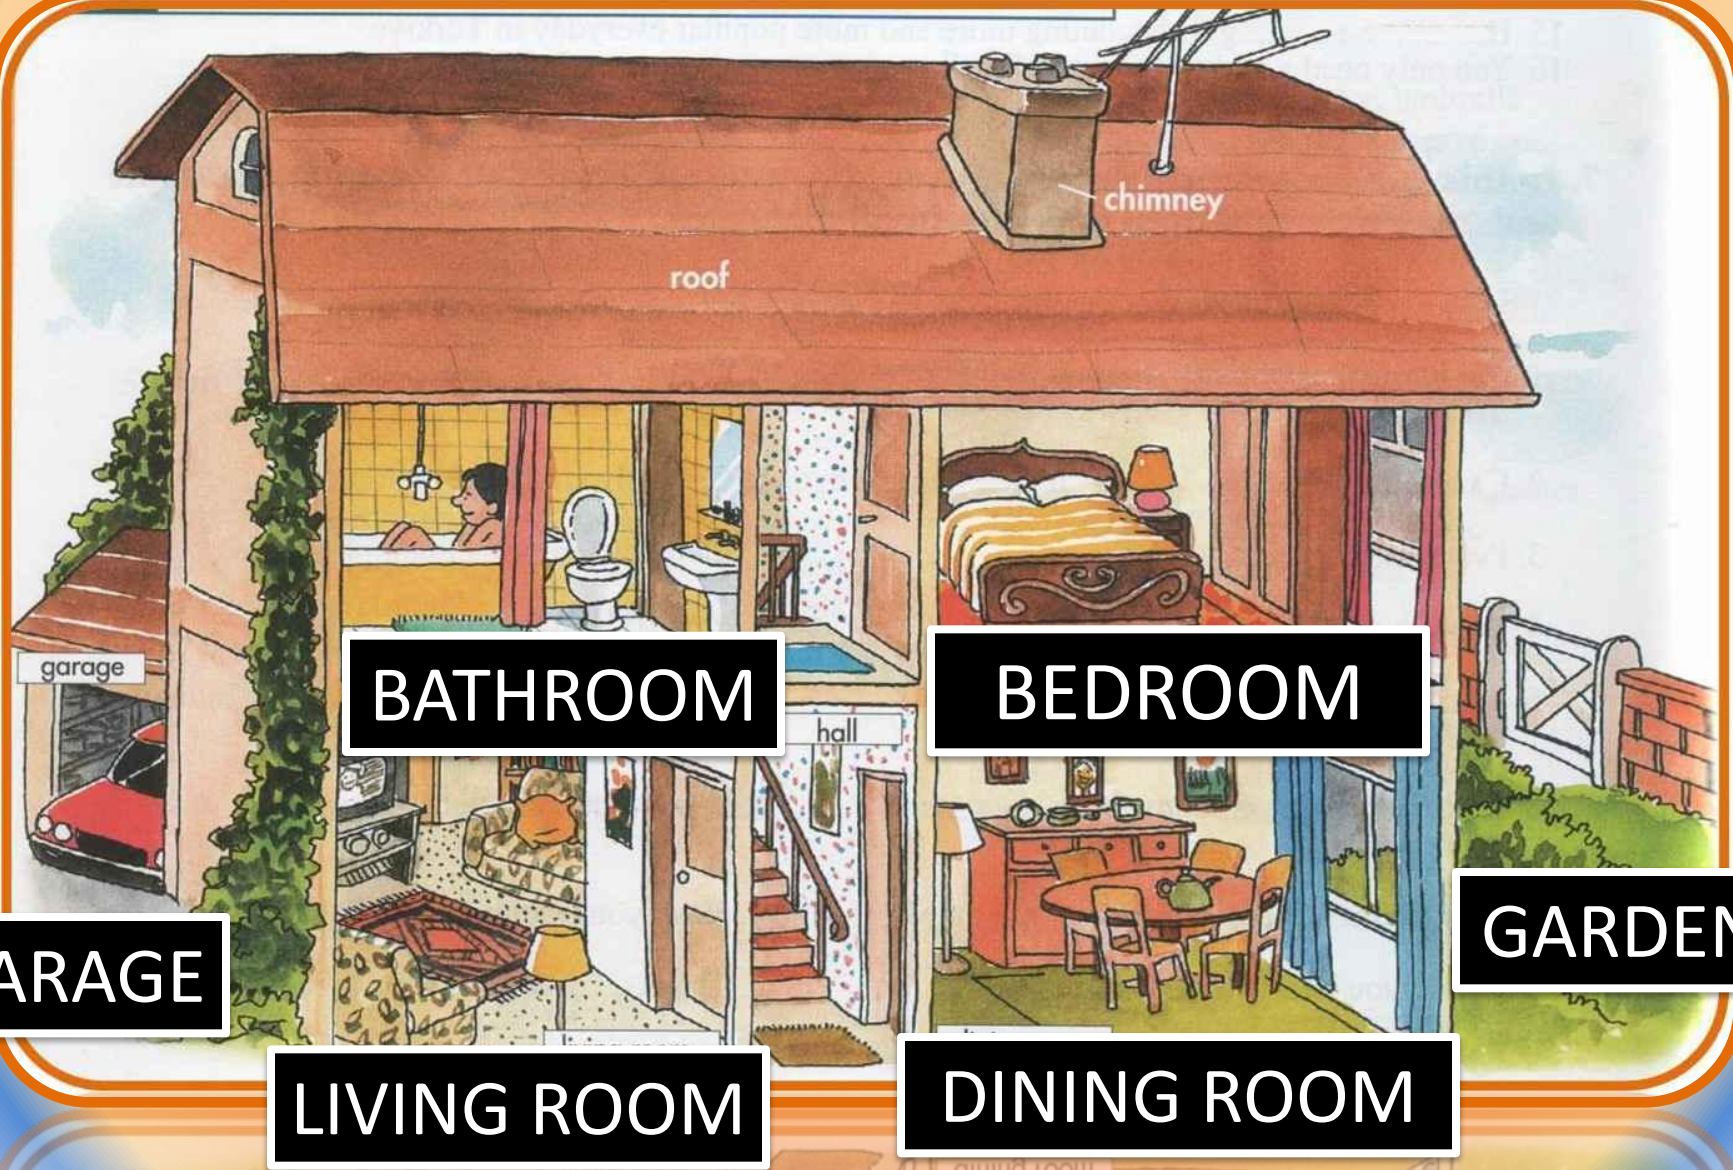

PARTS OF A HOUSE

REPEAT AFTER ME

DINING ROOM

LIVING ROOM

BATHROOM

BEDROOM

KITCHEN

OBJECTS IN A HOUSE

STAIRS

BATHROOM

SHOWER

a toilet

TOILET

a towel

TOWEL

a bathtub

A blue scroll graphic with a white border and a white shadow, set against a circular background with a gradient from orange to yellow. The scroll is unrolled, showing the word "BEDROOM" in bold, yellow, capital letters. The scroll has a dark blue shadow on the left side, suggesting it is being held or rolled up.

SOFA

ARMCHAIR

LAMP

CARPET

KNIFE

FORK

SPOON

TELEVISION