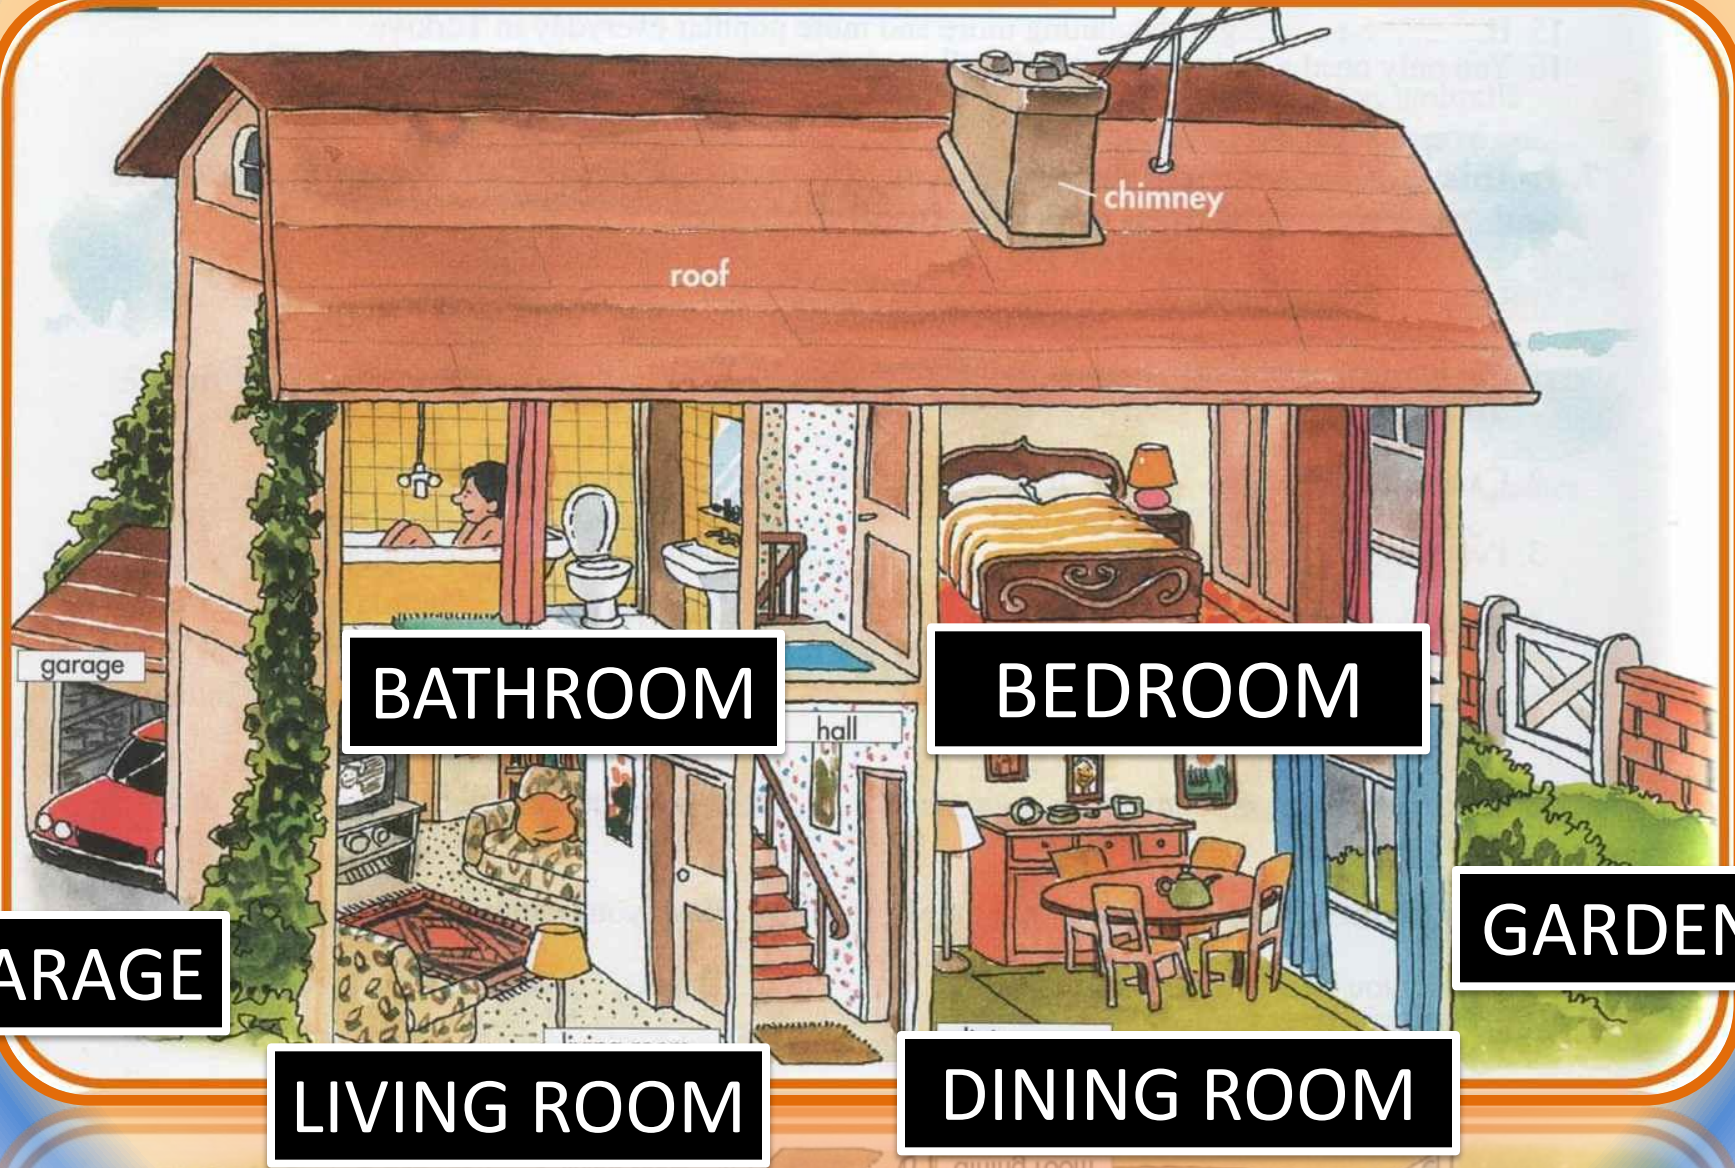

PARTS OF A HOUSE

REPEAT AFTER ME

DINING ROOM

LIVING ROOM

BATHROOM

BEDROOM

KITCHEN

OBJECTS IN A HOUSE

STAIRS

BATHROOM

SHOWER

a toilet

TOILET

a towel

TOWEL

a bathtub

BATH

(WASHING) BASIN

KITCHEN

PLATES

FRIDGE

KNIFE

COOKER

TEAPOT

A blue scroll graphic with a dark blue outline and a lighter blue fill. The scroll is unrolled, showing the word "BEDROOM" in the center. The top and bottom edges of the scroll are slightly curved, and there are small dark blue tabs at the top-left and bottom-left corners, suggesting it's a page from a book or a scroll. The background is a circular gradient from light orange to light blue.