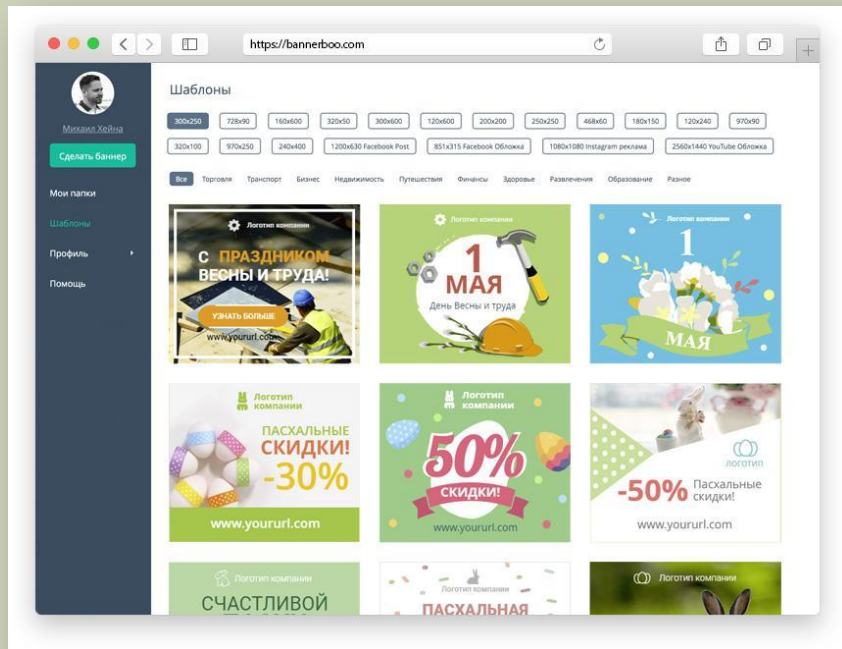

BANNERBOO.COM