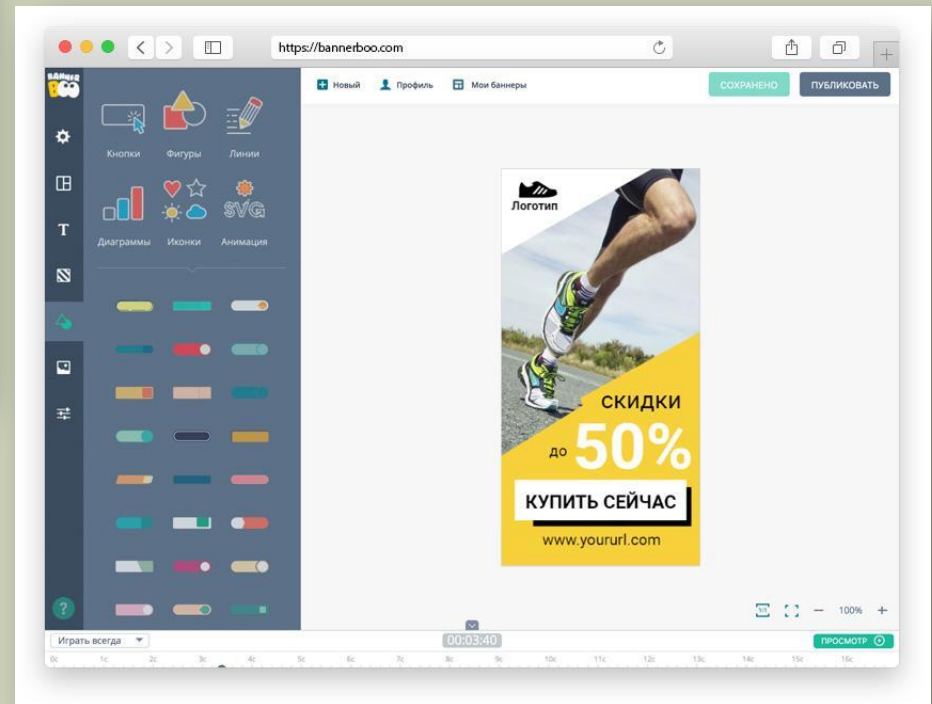

BANNERBOO.COM