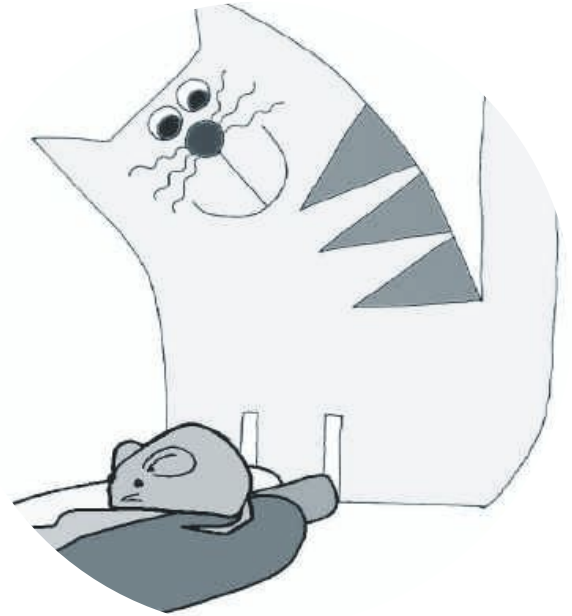

# ALLEY CATS

A close-up photograph of a cat's face, likely a Ragdoll breed, featuring a white blaze on its face and striking blue eyes. The cat has a serious, somewhat grumpy expression. The background is a plain, light color.

**Why are cats bad  
story tellers?**

A blurred background image of a white dog sitting on a wooden floor next to a newspaper. The dog is looking towards the right. The newspaper is on the left side of the frame. The overall scene is dimly lit and out of focus.

# CAT-CHUP AND MOUSE-TARD

**When is it  
very bad  
luck to see  
a black  
cat?**

A black and white photograph of a black cat standing on the right side of the frame, looking towards the left. In the bottom left corner, a small mouse is visible, facing away from the cat. A white rectangular box with a black border is centered in the image, containing the text "When you're a mouse!".

**When you're a mouse!**

**What do  
cats like  
best on a  
hot day?**

A close-up photograph of a small hamster with light brown and white fur, sitting on top of a single scoop of vanilla soft-serve ice cream on a waffle cone. The hamster's head is positioned as if it were the top of the ice cream scoop. The background is dark and out of focus. The text "MICE CREAM!" is overlaid in the center in a bold, white, sans-serif font.