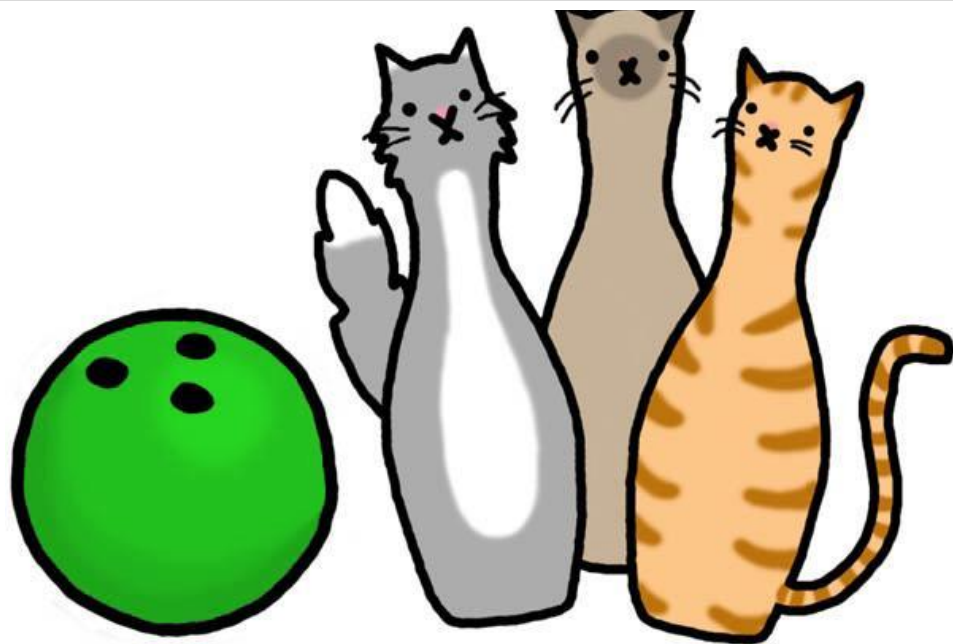

# CATS RIDDLES

**WHAT IS A CAT'S FAVOURITE COLOUR?**

PURRR-PLE!

A close-up photograph of a white cat with its eyes closed, sitting in a metal sink. The cat's face is the central focus, with its pink nose and whiskers clearly visible. The background is slightly blurred, showing the metallic surface of the sink and a faucet on the left. The overall lighting is soft and warm.

# ALLEY CATS

A close-up photograph of a cat's face, likely a Ragdoll breed, featuring a white blaze on its face and striking blue eyes. The cat has a serious, somewhat grumpy expression. The background is a plain, light color.

# CAT-CHUP AND MOUSE-TARD

**When is it  
very bad  
luck to see  
a black  
cat?**

A black and white photograph of a black cat standing on the right side of the frame, looking towards the left. In the bottom left corner, a small mouse is visible, facing away from the cat. A white rectangular box with a black border is centered in the image, containing the text "When you're a mouse!".

**When you're a mouse!**

**What do  
cats like  
best on a  
hot day?**

A close-up photograph of a small hamster with light brown and white fur, sitting on top of a single scoop of vanilla soft-serve ice cream on a waffle cone. The hamster's head is positioned as if it were the top of the ice cream scoop. The background is dark and out of focus. The text "MICE CREAM!" is overlaid in the center in a bold, white, sans-serif font.