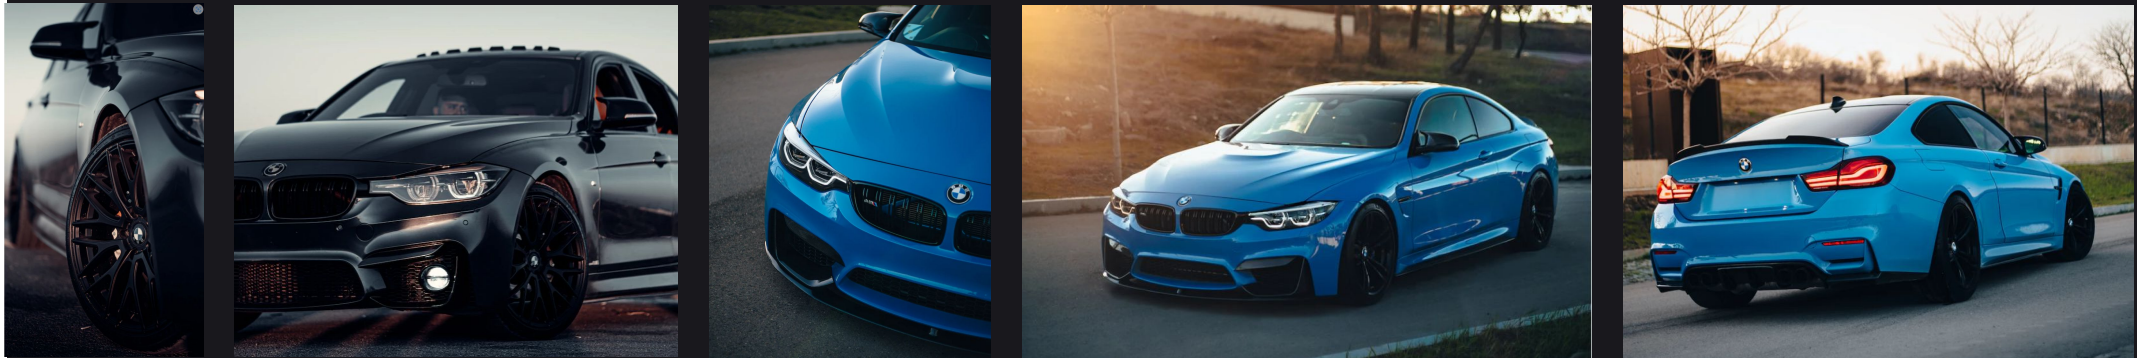

We Transform The Look Of Your Vehicle

Collect Your Car

PROCEED WITH CONFIDENCE

Ever looked at a car wrapped in black and thought: "wow, that looks amazing!" ?

Ever seen a different car wrapped in black and thought: "I would not want my car looking like that!" ?

These wraps are known for a high intensity shine, replicating the look of a fresh paint finish.

changing your car's color.
These wraps are known for a high intensity shine, replicating the look of a fresh paint finish.

SATIN & MATTE

Satin & Matte wraps are the most popular choice among car owners who do not wish to blend in with the crowd. These wraps make it possible to transform the look of the car to be unique and classy, which would not be possible to achieve using the standard paint method.

Whether you are after a custom look graffiti look, or would like to transform the vehicle into a unique looking company branded car - it is all possible!

Thanks to the latest technology implemented by our team, you can now see how the wrap you choose will look on the vehicle before the wrapping begins! Choose the perfect colour, tone and finish from over 1000 different wraps from the most trusted and popular brands like Avery, 3M, Oracal, Hexis, KPMF, Inozetek and others. Don't make the same mistake as others - choose the wrap that will look great on your car!