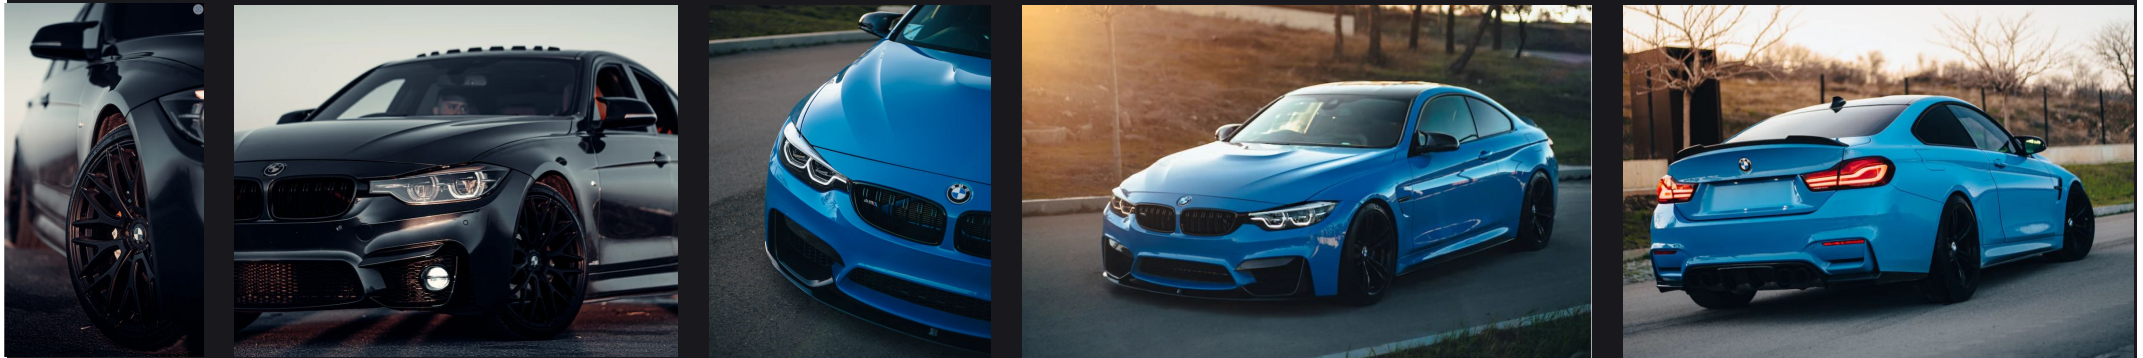

changing your car's color.  
These wraps are known for a high intensity shine, replicating the look of a fresh paint finish.

## SATIN & MATTE

Satin & Matte wraps are the most popular choice among car owners who do not wish to blend in with the crowd. These wraps make it possible to transform the look of the car to be unique and classy, which would not be possible to achieve using the standard paint method.

Thanks to the latest technology implemented by our team, you can now see how the wrap you choose will look on the vehicle before the wrapping begins! Choose the perfect colour, tone and finish from over 1000 different wraps from the most trusted and popular brands like Avery, 3M, Oracal, Hexis, KPMF, Inozetek and others. Don't make the same mistake as others - choose the wrap that will look great on your car!