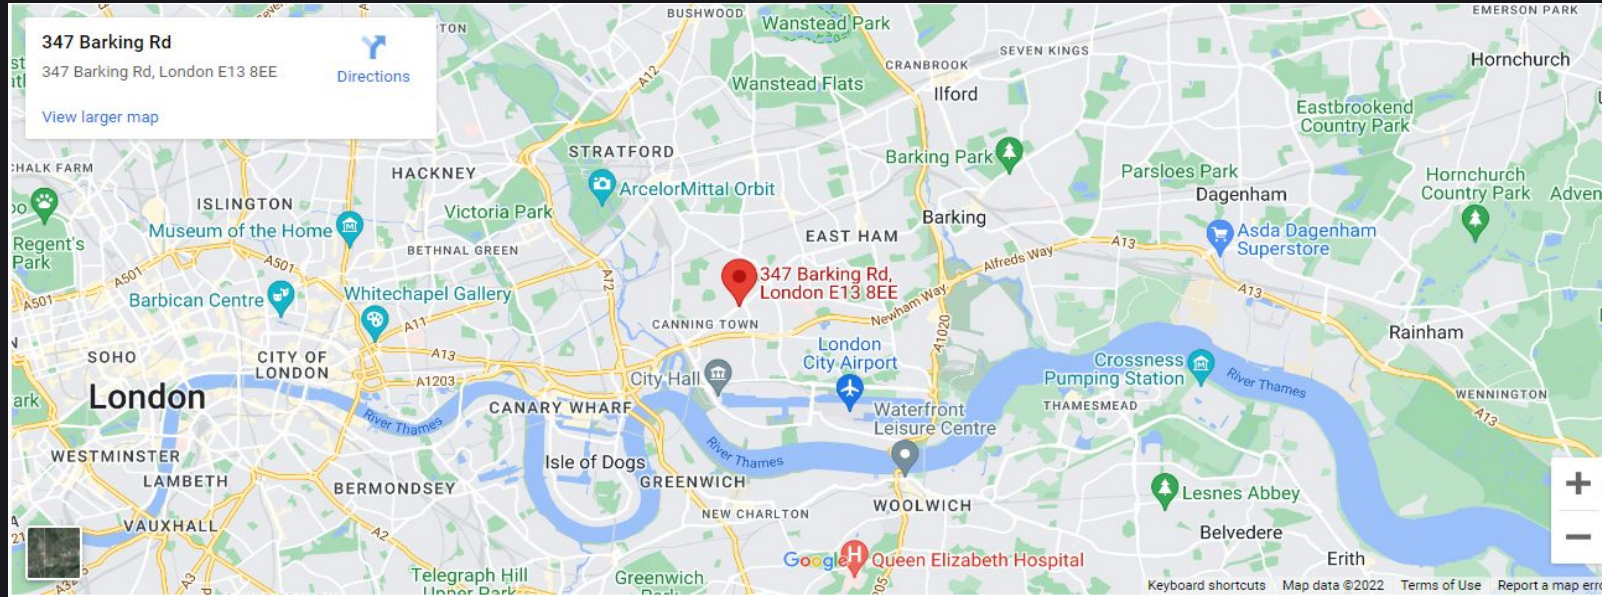

ONLY THE BEST SUPPLIERS, MATERIALS AND BRANDS

REQUEST A CALL BACK

REQUEST A CALL BACK

 Office Hours: Mon – Fri
8:30 am – 6:30 pm

 Guildford Rd, Guildford,
Surrey, GU1 2DD

 hello@carwrapping365.co.uk

 0203 538 8176