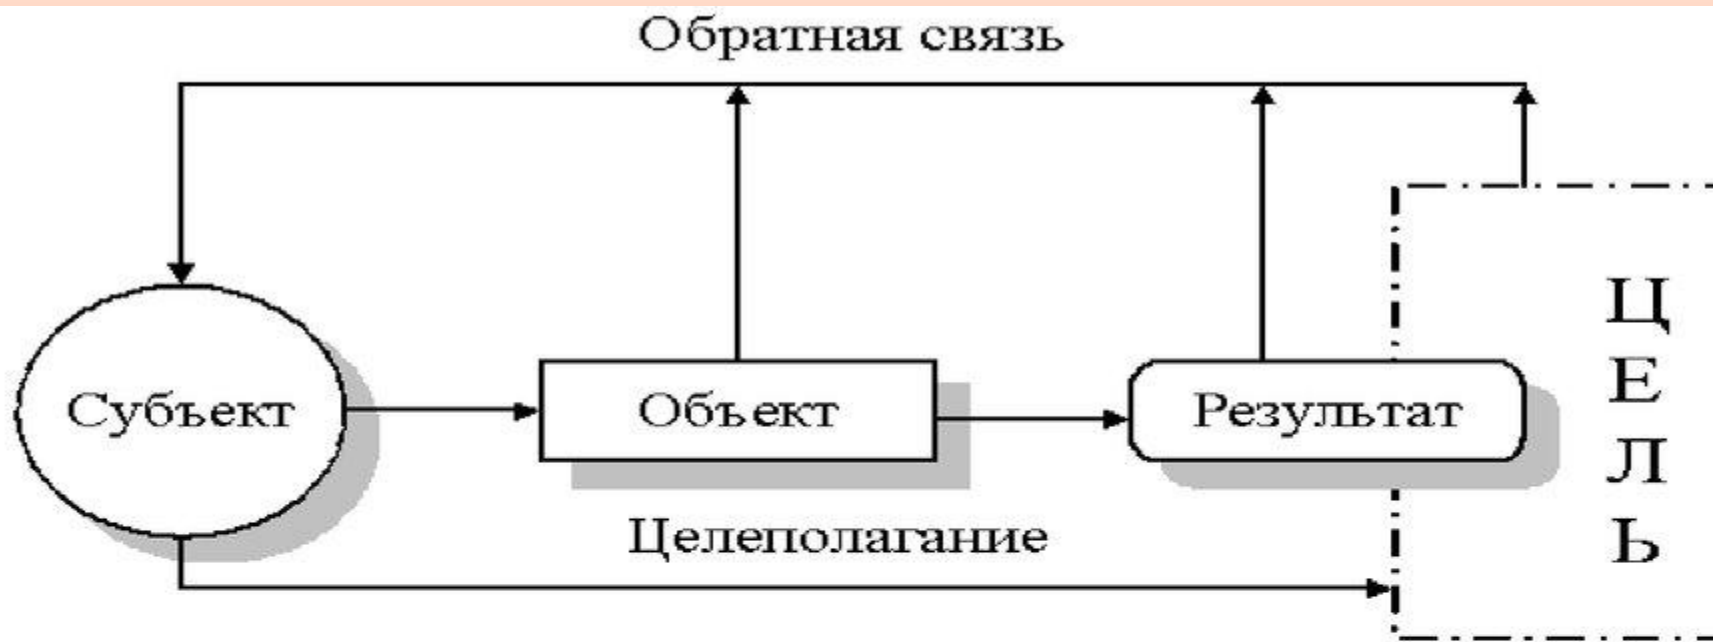

**ТЕМА 1:
ОСНОВНОПОЛАГАЮЩИЕ КАТЕГОРИИ ТЕОРИИ
ГОСУДАРСТВЕННОГО И МУНИЦИПАЛЬНОГО УПРАВЛЕНИЯ**

УПРАВЛЕНИЕ - ЭТО