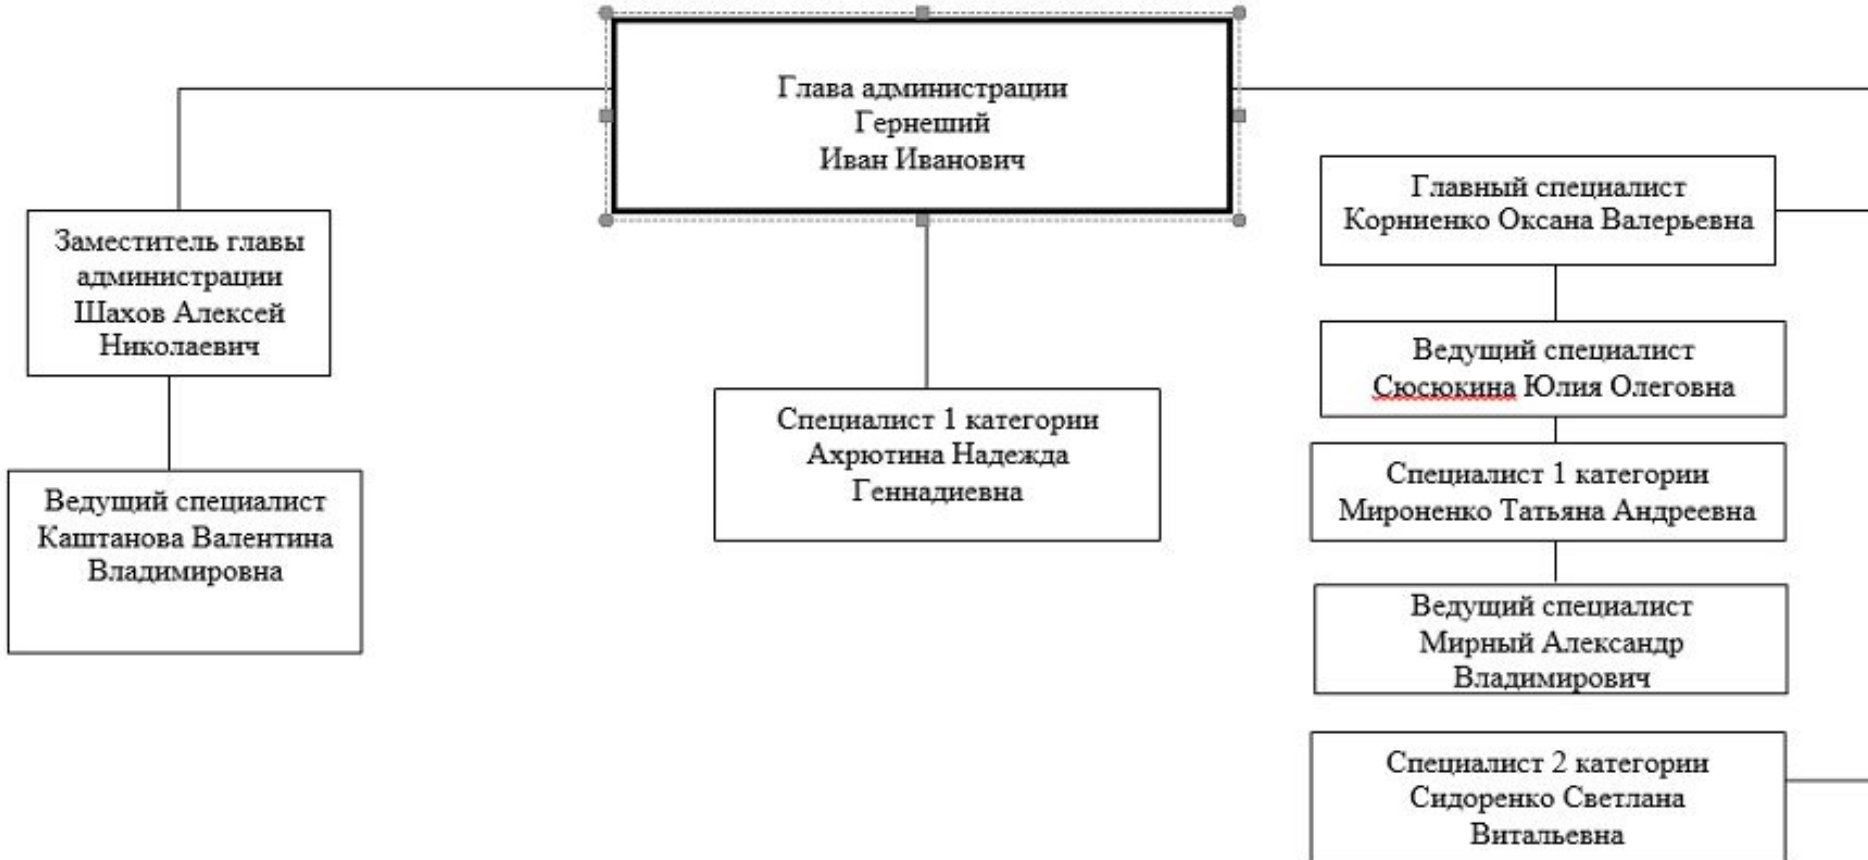

ТИ

МО •

ДР

РО

НТ

КО •

Линейно-функциональная структура

КУРГАНСКАЯ ОБЛАСТЬ
ЛЕБЯЖЬЕВСКИЙ МУНИЦИПАЛЬНЫЙ РАЙОНА
50 НАСЕЛЕННЫХ ПУНКТОВ – 13 700 ЧЕЛ.

СПЕЦИФИЧЕСКИЕ ФУНКЦИИ ГОСУДАРСТВЕННОГО УПРАВЛЕНИЯ

The diagram consists of four horizontal bars, each with a white arrowhead pointing to the left. The bars are arranged vertically and are separated by light orange background sections. Each bar is outlined in dark red and has rounded ends on the right side. The bars are positioned on the left side of the page, with the right side of the page being a solid light orange color.