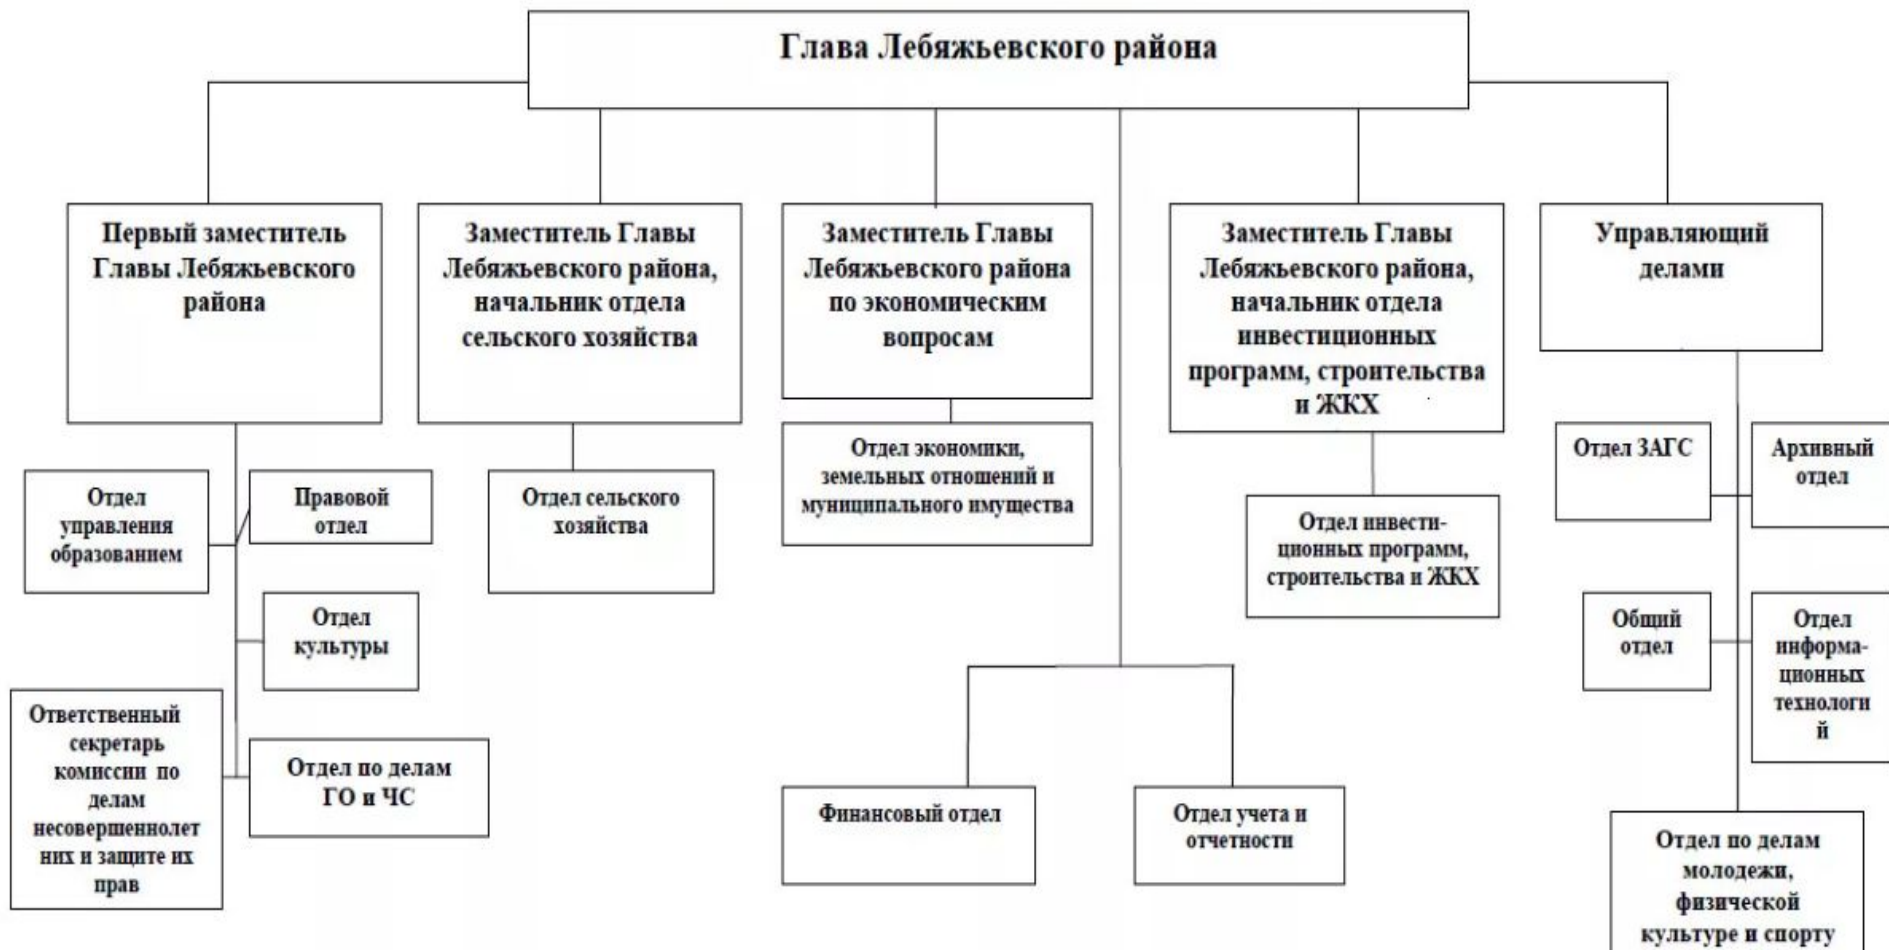

КУРГАНСКАЯ ОБЛАСТЬ
ЛЕБЯЖЬЕВСКИЙ МУНИЦИПАЛЬНЫЙ РАЙОНА
50 НАСЕЛЕННЫХ ПУНКТОВ – 13 700 ЧЕЛ.

СТРУКТУРА АДМИНИСТРАЦИИ ЛЕБЯЖЬЕВСКОГО РАЙОНА