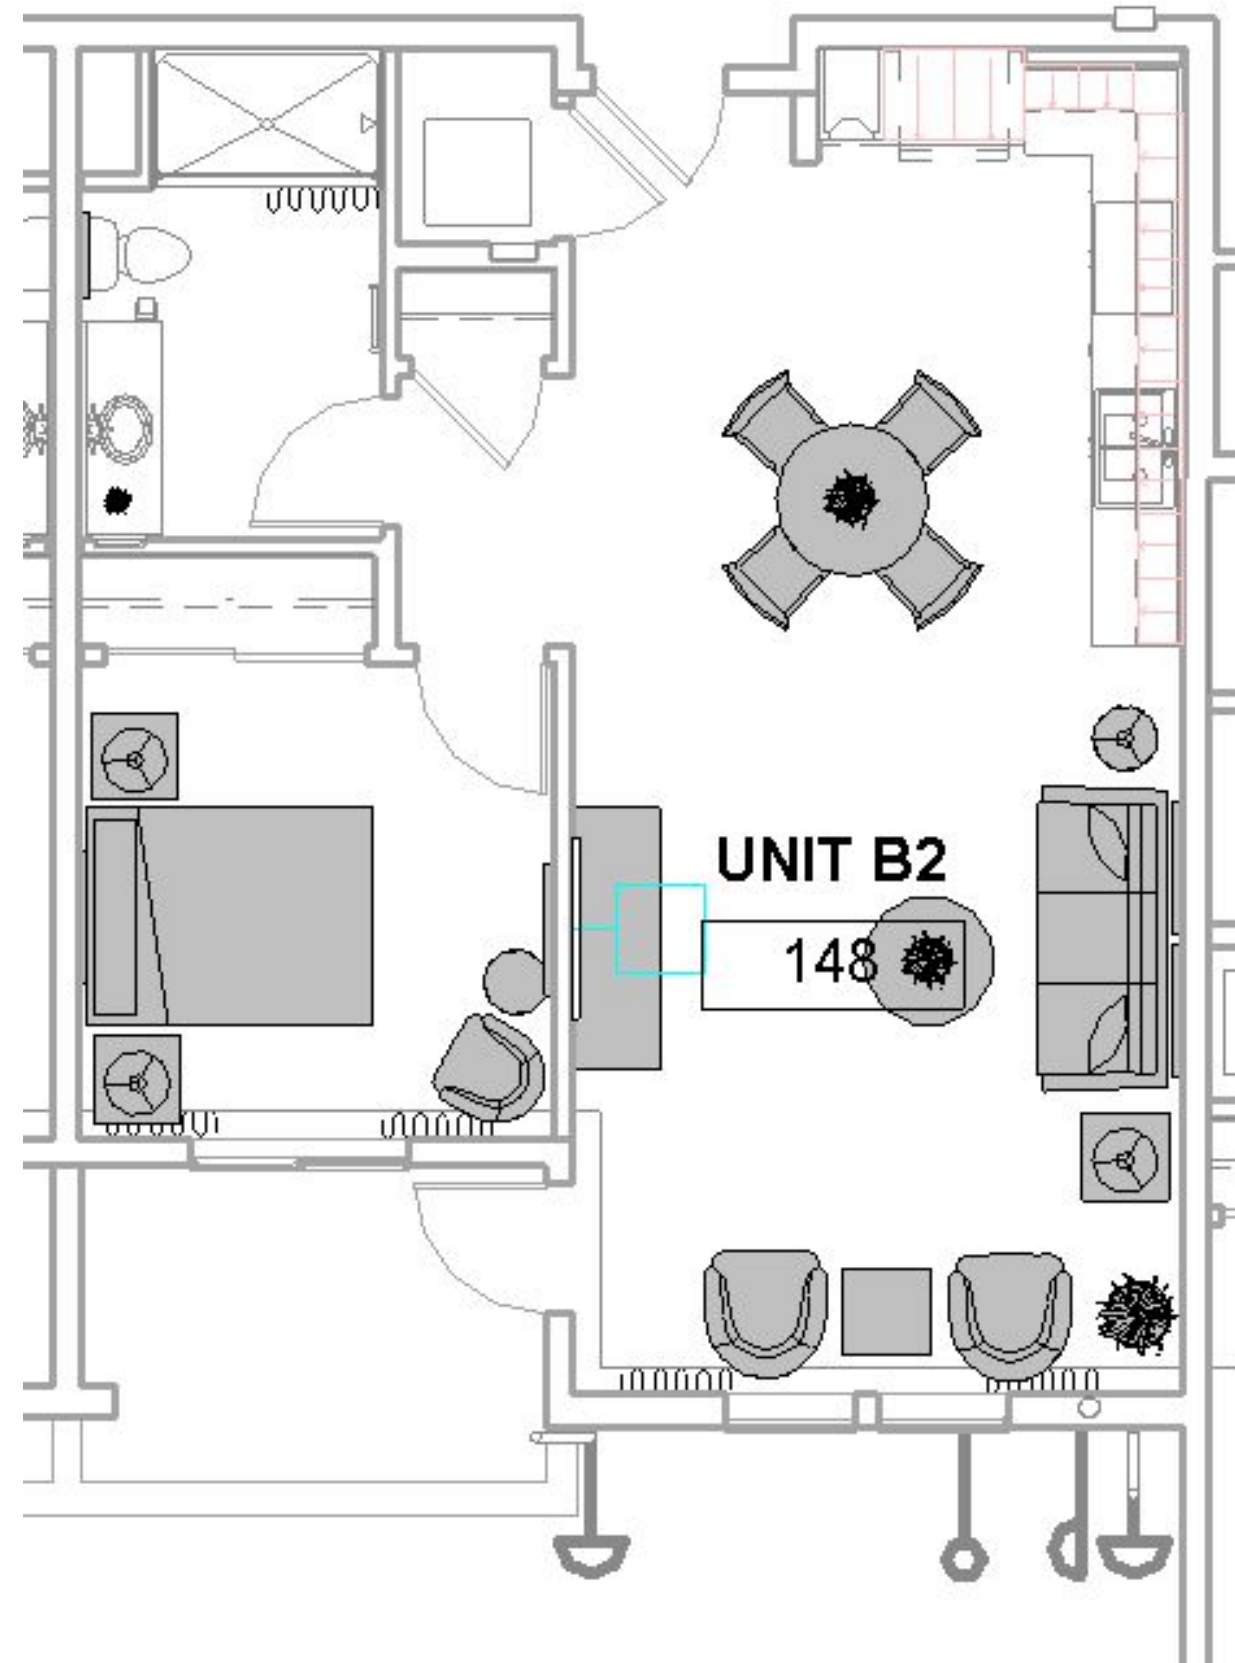

SONRISA

SENIOR LIVING

a holden collection

B2 UNIT 1 BEDROOM

Floor Plan

STUDIO SIX 5

*Some color variation in material imagery is possible due to differences in printing devices and screen resolution

SONRISA

SENIOR LIVING

a holden collection

B2 UNIT 1 BEDROOM
Kitchen Accessories

STUDIO SIX 5

Dining Place Setting

*Some color variation in material imagery is possible due to differences in printing devices and screen resolution