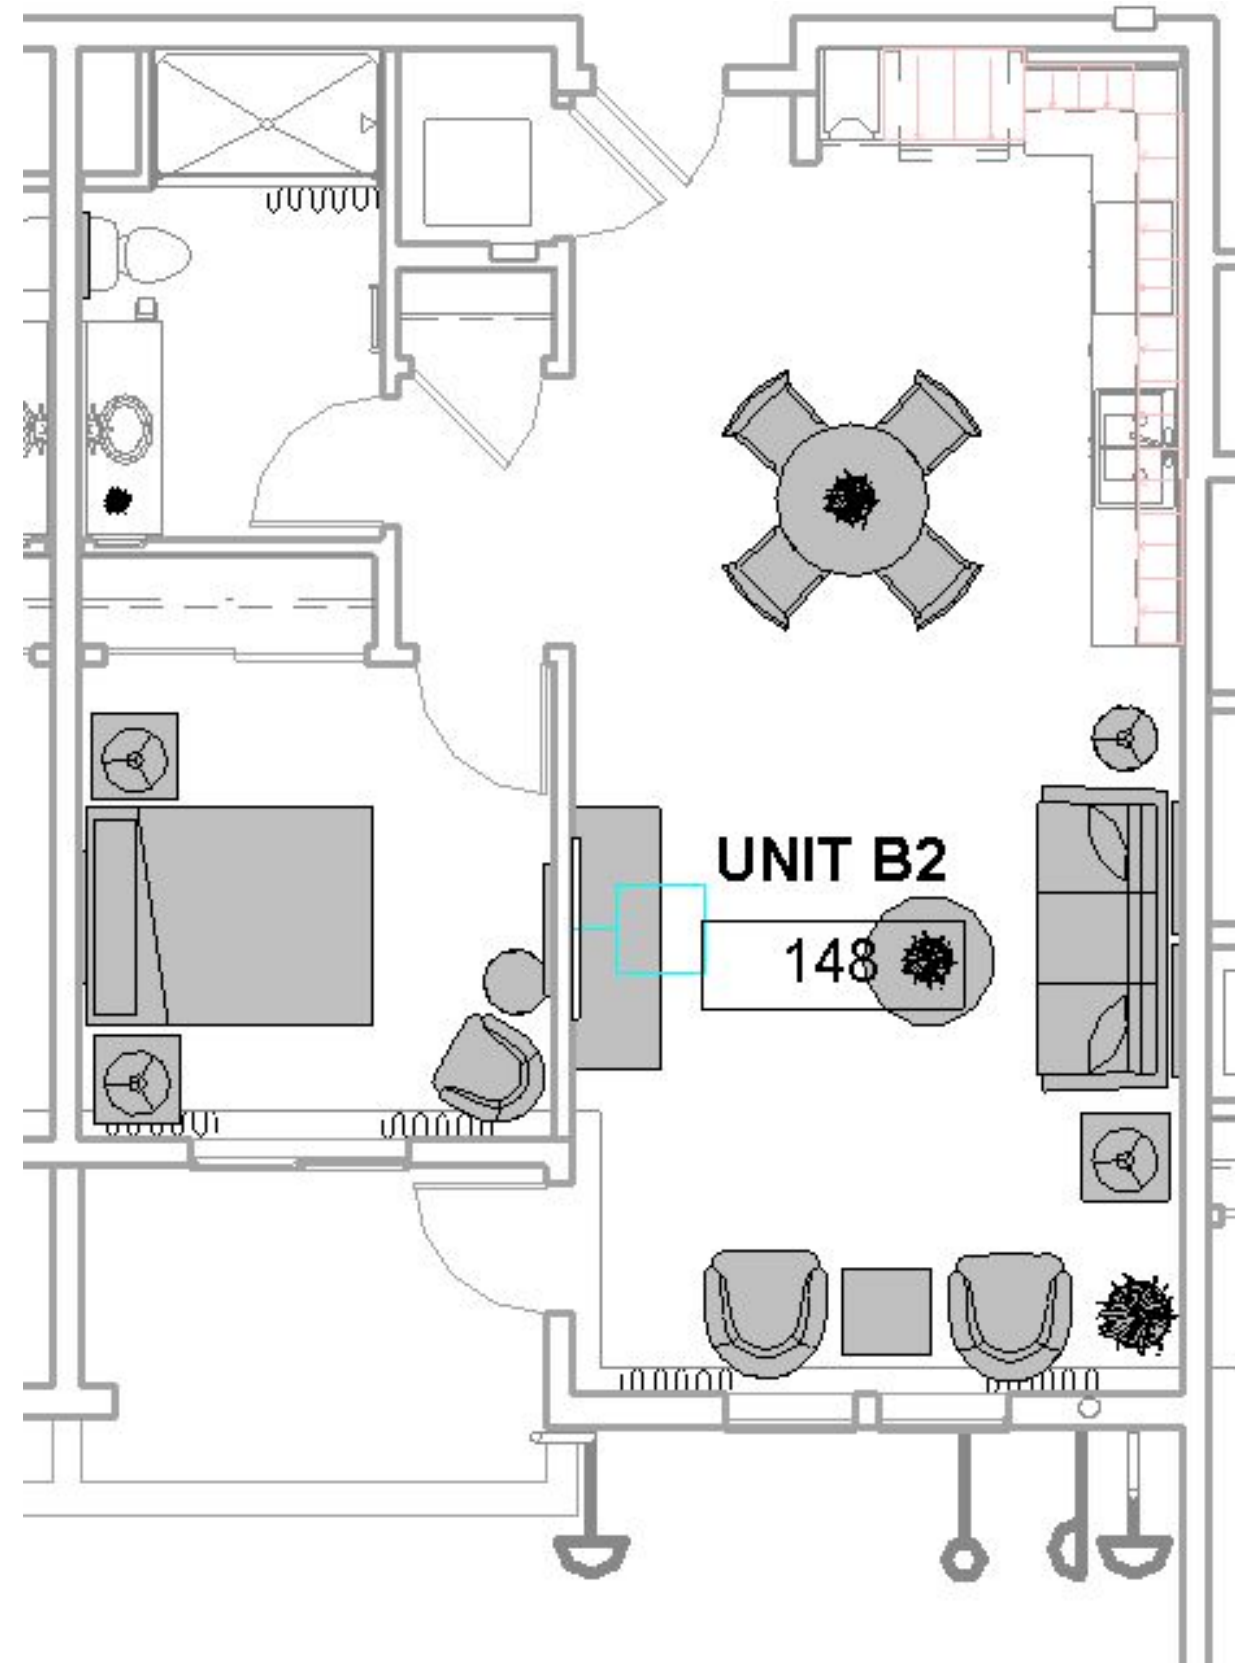

## B2 UNIT 1 BEDROOM

Floor Plan

STUDIO SIX 5

\*Some color variation in material imagery is possible due to differences in printing devices and screen resolution