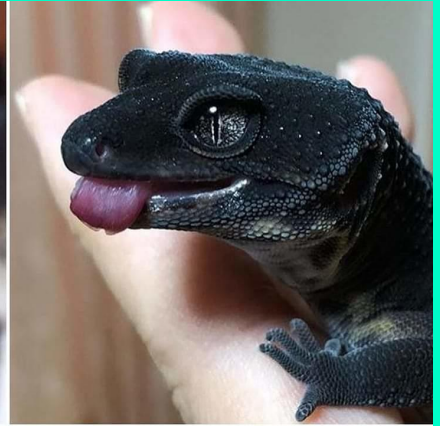

REPTILES: EUBLEFARS

by Tatiana Zharnikova, 5th A

EUBLEFAR IS
A SMALL LIZARD.
THERE ARE
DIFFERENT TYPES
OF EUBLEFARS.

THE RAREST TYPE OF
EUBLEFAR CALLED
BLACK NIGHT.
IT'S VERY EXPENSIVE.

MANY PEOPLE HAVE
THESE LIZARDS
AS THEIR PETS.

IN WILD NATURE
EUBLEFARS LIVE IN DRY
STEPPES AND FORESTS.
THEY EAT VARIOUS
INSECTS.

EUBLEFARS ARE
CUTE TINY DRAGONS!