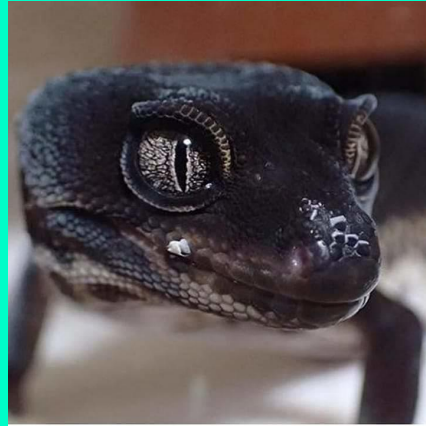

# REPTILES: EUBLEFARS

**by Tatiana Zharnikova, 5th A**

EUBLEFAR IS  
A SMALL LIZARD.  
THERE ARE  
DIFFERENT TYPES  
OF EUBLEFARS.

THE RAREST TYPE OF  
EUBLEFAR CALLED  
BLACK NIGHT.  
IT'S VERY EXPENSIVE.

MANY PEOPLE HAVE  
THESE LIZARDS  
AS THEIR PETS.

IN WILD NATURE  
EUBLEFARS LIVE IN DRY  
STEPPES AND FORESTS.  
THEY EAT VARIOUS  
INSECTS.

EUBLEFARS ARE  
CUTE TINY DRAGONS!