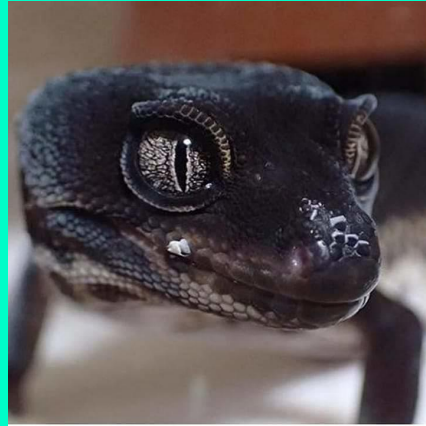

REPTILES: EUBLEFARS

by Tatiana Zharnikova, 5th A

EUBLEFAR IS
A SMALL LIZARD.
THERE ARE
DIFFERENT TYPES
OF EUBLEFARS.

THE RAREST TYPE OF
EUBLEFAR CALLED
BLACK NIGHT.
IT'S VERY EXPENSIVE.

MANY PEOPLE HAVE
THESE LIZARDS
AS THEIR PETS.

IN WILD NATURE
EUBLEFARS LIVE IN DRY
STEPPES AND FORESTS.
THEY EAT VARIOUS
INSECTS.

EUBLEFARS ARE
CUTE TINY DRAGONS!