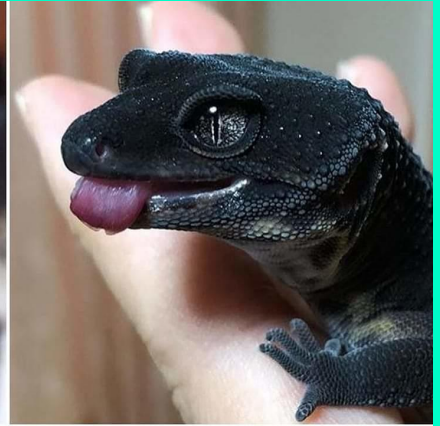

# REPTILES: EUBLEFARS

**by Tatiana Zharnikova, 5th A**

EUBLEFAR IS  
A SMALL LIZARD.  
THERE ARE  
DIFFERENT TYPES  
OF EUBLEFARS.

THE RAREST TYPE OF  
EUBLEFAR CALLED  
BLACK NIGHT.  
IT'S VERY EXPENSIVE.

MANY PEOPLE HAVE  
THESE LIZARDS  
AS THEIR PETS.

IN WILD NATURE  
EUBLEFARS LIVE IN DRY  
STEPPES AND FORESTS.  
THEY EAT VARIOUS  
INSECTS.

EUBLEFARS ARE  
CUTE TINY DRAGONS!