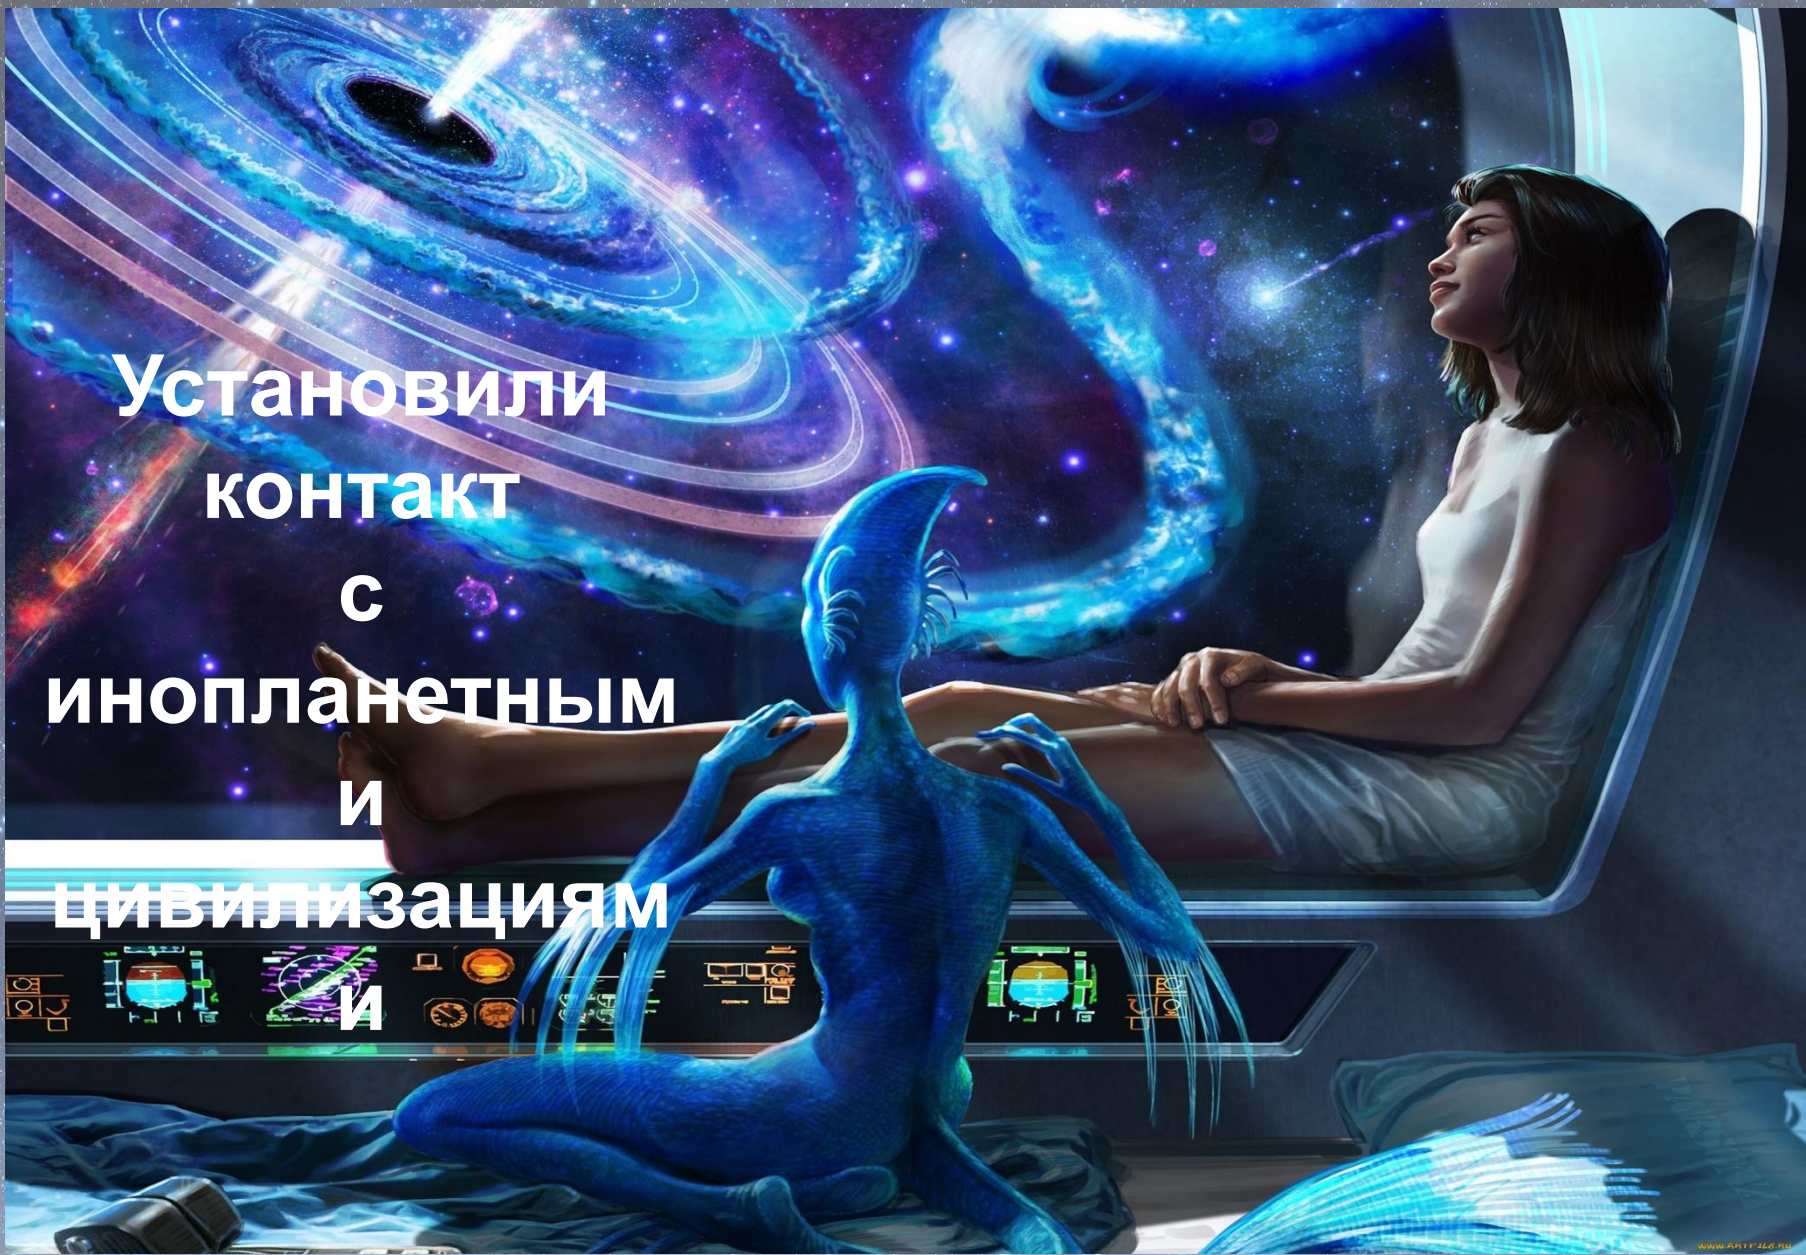

**Установили
контакт
с
инопланетным
и
цивилизациям**