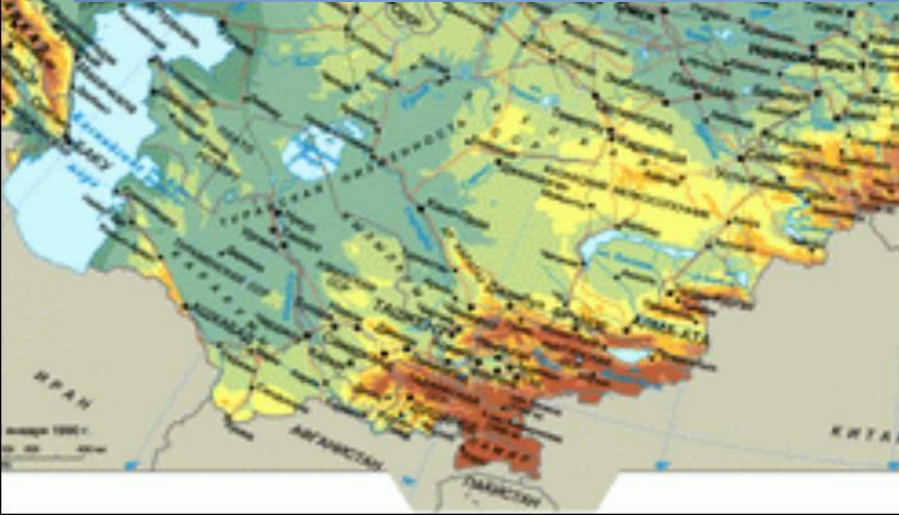

Высокогорье - 2009