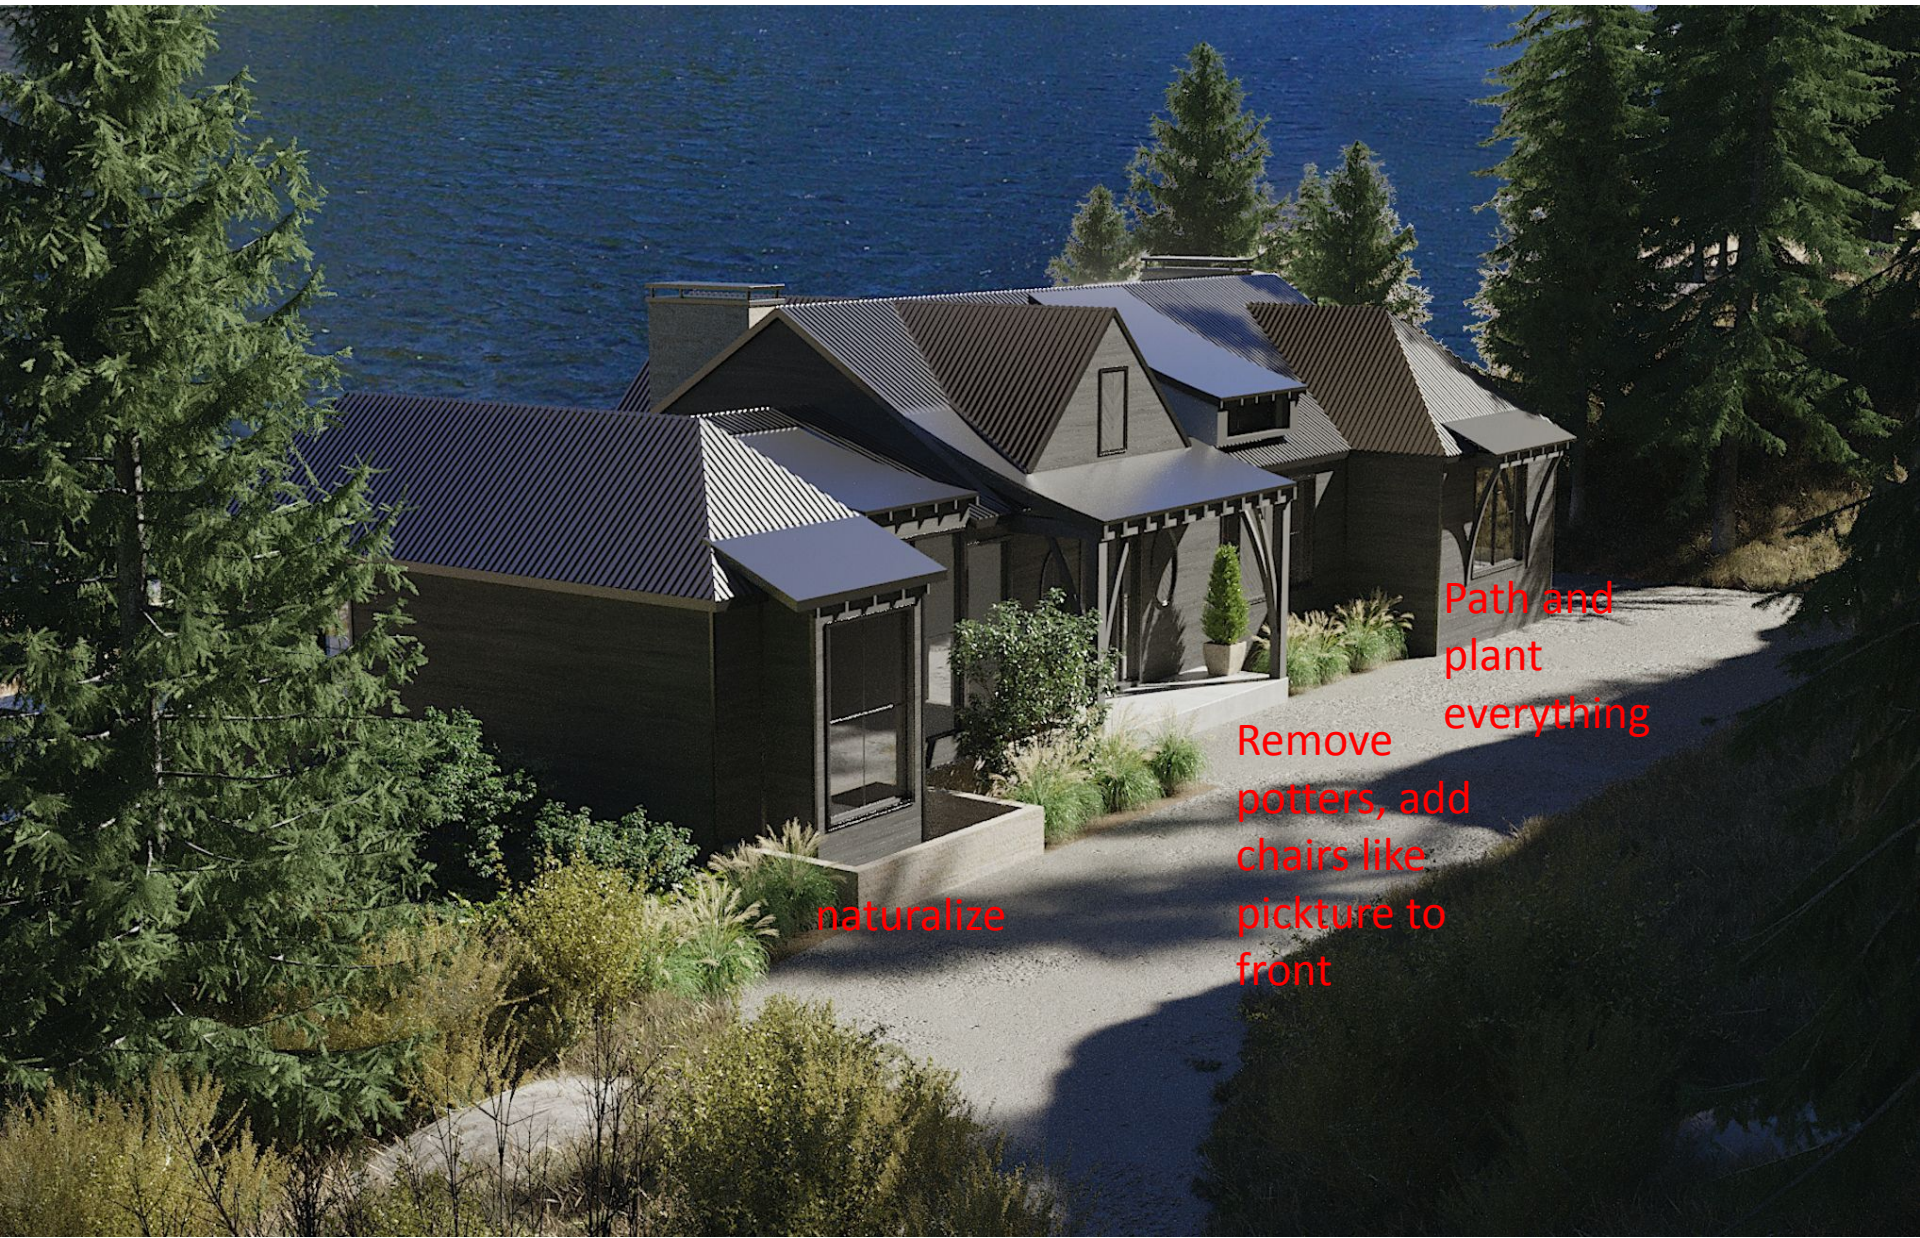

waterside

Chairs out  
front like  
picture

STONE PAVEMENT

6ft wide bath

naturalize

Also path to  
connect to  
this deck  
forgot to  
draw!

Plant on  
left kickout  
like this  
under  
master  
ensuite

Plant  
ing  
style

Path style  
Granite  
square  
cut stone  
with  
these tall  
grasses  
surroundi  
ng.

This is exact  
same  
furntiure  
settings on  
waterside  
deck

naturalize

Remove  
potters, add  
chairs like  
pickture to  
front

Path and  
plant  
everything

Plant everything  
but path

Path to  
connect  
to this  
deck  
(forgot to  
do on  
it)

Add outdoor furniture  
settings out front here:  
same as picture