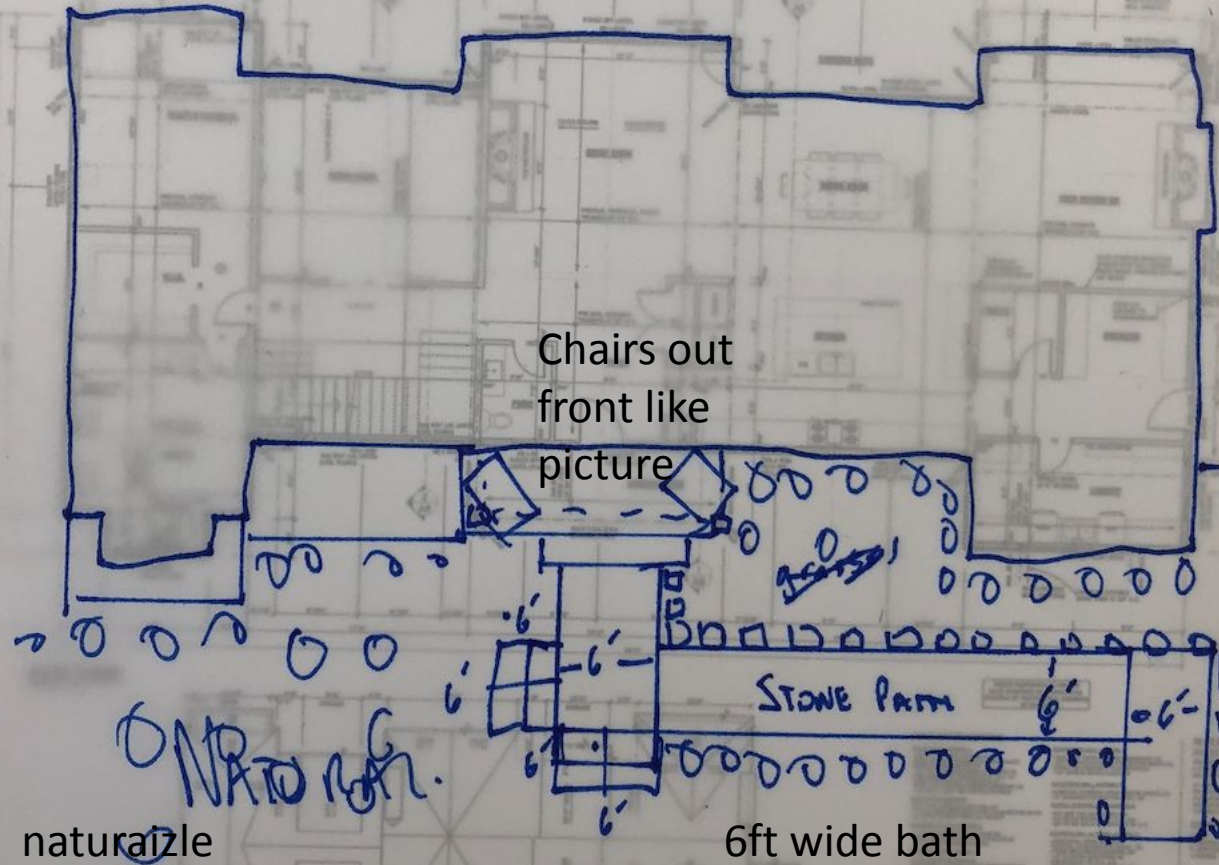

waterside

Chairs out  
front like  
picture

STONE PAVEMENT

6ft wide bath

naturalize

Also path to  
connect to  
this deck  
forgot to  
draw!

Plant on  
left kickout  
like this  
under  
master  
ensuite

Plant  
ing  
style

Path style  
Granite  
square  
cut stone  
with  
these tall  
grasses  
surroundi  
ng.

This is exact  
same  
furntiure  
settings on  
waterside  
deck

naturalize

Remove  
potters, add  
chairs like  
pickture to  
front

Path and  
plant  
everything

Plant everything  
but path

Path to  
connect  
to this  
deck  
(forgot to  
do on  
it)

Add outdoor furniture  
settings out front here:  
same as picture