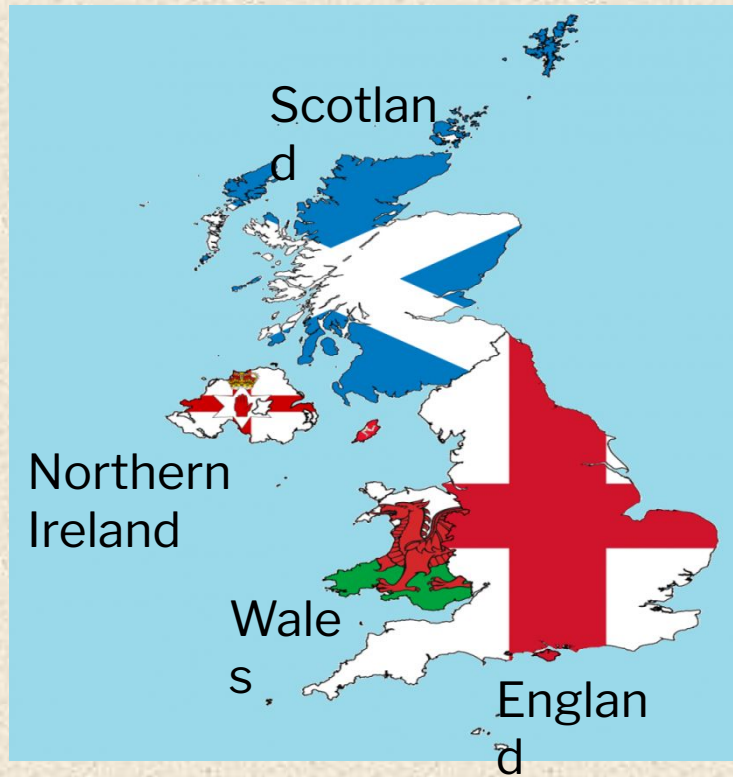

# The United Kingdom

Galchenko Darina

# Size and geographical position

- The total area is about 243 thousands km<sup>2</sup>
- Borders with Ireland, Denmark, Norway and France

# Relief

- Lowlands are in the northern part
- Highlands are in the southern part
- The highest peak is Ben Nevis
- The longest river is Thames
- The largest lake is Lough Neagh

# Parts of the UK