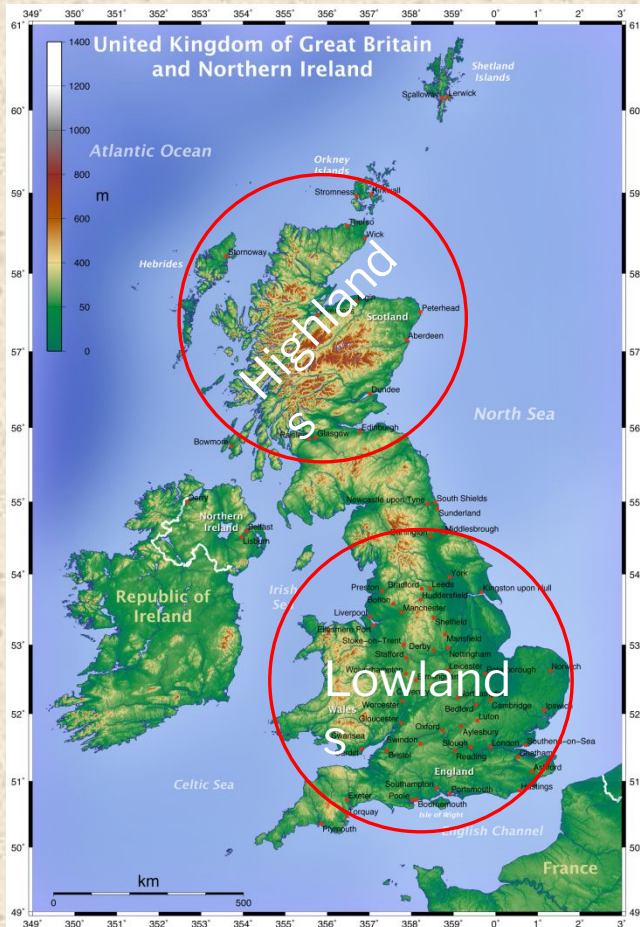

# The United Kingdom

Galchenko Darina

# Size and geographical position

- The total area is about 243 thousands km<sup>2</sup>
- Borders with Ireland, Denmark, Norway and France

# Relief

- Lowlands are in the northern part
- Highlands are in the southern part
- The highest peak is Ben Nevis
- The longest river is Thames
- The largest lake is Lough Neagh

# Parts of the UK