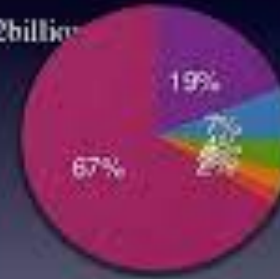

National food

- India is a diverse country it has so many kinds of cuisine like Gujarati, Punjabi, South Indian, Rajasthani, Bengali, Kashmiri etc. You will be amazed by knowing it has so many different types of food all of them would taste different and delicious.
- Khichdi symbolises Indias great culture of unity in diversity at its best. Therefore, khichdi has been selected the Brand India food.
- It is the wonder staple food and is also considered as the healthiest prepared food.

Indian food

Industrial goods

- Industrial manufacturing is a major growth sector for Indian economy with diverse companies. The major Industries in the Indian economy are Iron and Steel, Textiles, Jute, sugar, Cement, Paper, Petrochemical, Automobile and Banking.
- The major exports of India are:-
 - Refined Petroleum \$30.2B
 - Diamonds \$26.5B
 - Packaged Medicaments \$13.2B
 - Jewellery \$8.66B and Rice \$7.05B

More goods

Top 5 product exported by India

Total export by india accounts to \$18941.82billion

1. Refined Petroleum (19%)
2. jewellery(6.5%)
3. packaged mediaments(4.0%)
4. Rice(2.2%)
5. Cars(1.8%)
6. others(66.5%)