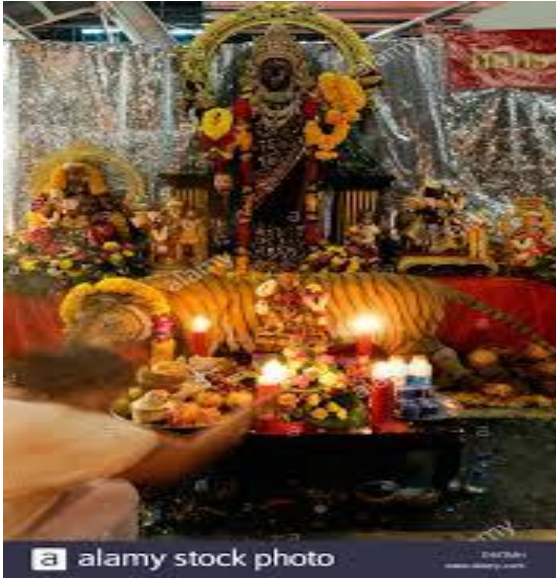

Royal bengal tiger