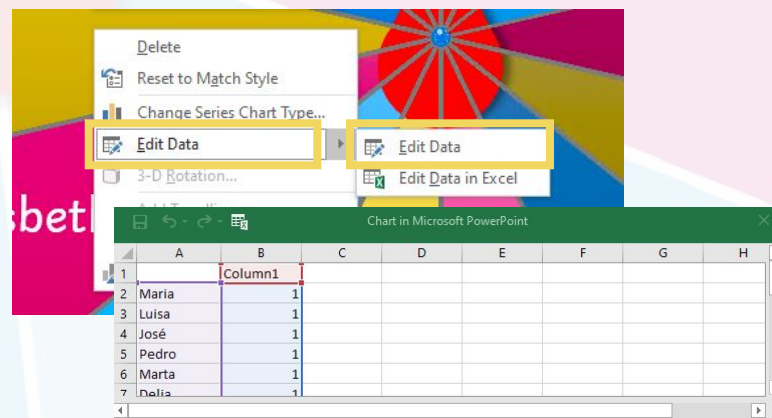

Randomiser Wheel

Instructions

This randomiser wheel is completely editable. You can use it in a number of different ways. Put in the names of your students, and then spin the wheel to choose participants of a game or to nominate a student to give an answer. Fill it with different topics, and spin the wheel to choose one to talk about. Or complete the wheel with vocabulary, to challenge your students to use one in a sentence.

To start and stop the randomiser wheel, press the red button.

To change the text on the wheel:

1. Right click on the wheel.
2. Select 'Edit Data' from the menu that appears.
3. Change the text.
4. Close the menu.