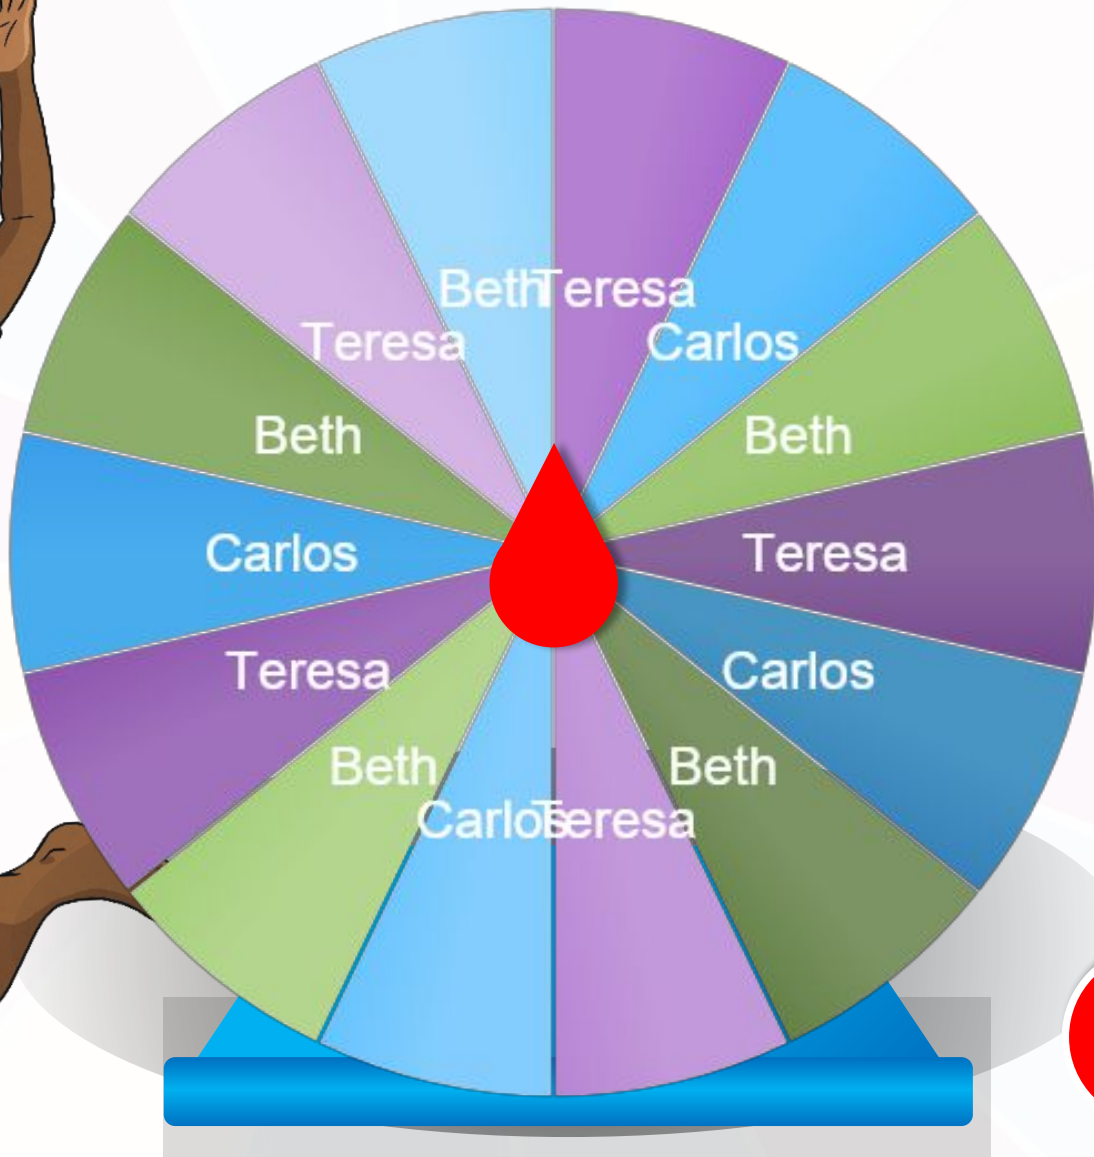

Randomiser Wheel

Instructions

This randomiser wheel is completely editable. You can use it in a number of different ways. Put in the names of your students, and then spin the wheel to choose participants of a game or to nominate a student to give an answer. Fill it with different topics, and spin the wheel to choose one to talk about. Or complete the wheel with vocabulary, to challenge your students to use one in a sentence.

To start and stop the randomiser wheel, press the red button.

To change the text on the wheel:

1. Right click on the wheel.
2. Select 'Edit Data' from the menu that appears.
3. Change the text.
4. Close the menu.

twinkl