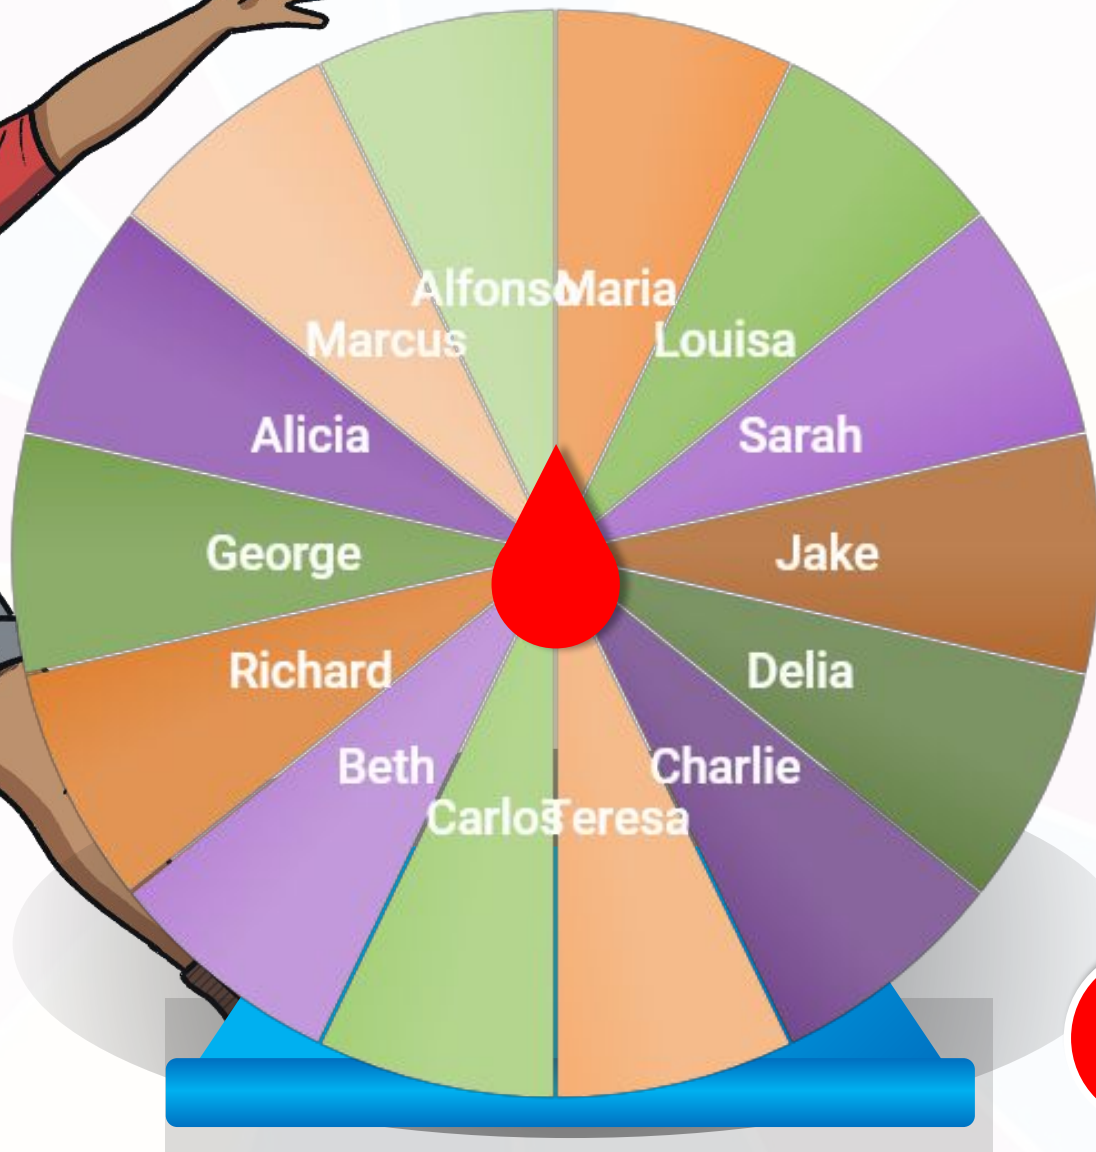

Randomiser Wheel

Instructions

This randomiser wheel is completely editable. You can use it in a number of different ways. Put in the names of your students, and then spin the wheel to choose participants of a game or to nominate a student to give an answer. Fill it with different topics, and spin the wheel to choose one to talk about. Or complete the wheel with vocabulary, to challenge your students to use one in a sentence.

To start and stop the randomiser wheel, press the red button.

To change the text on the wheel:

1. Right click on the wheel.
2. Select 'Edit Data' from the menu that appears.
3. Change the text.
4. Close the menu.

twinkl