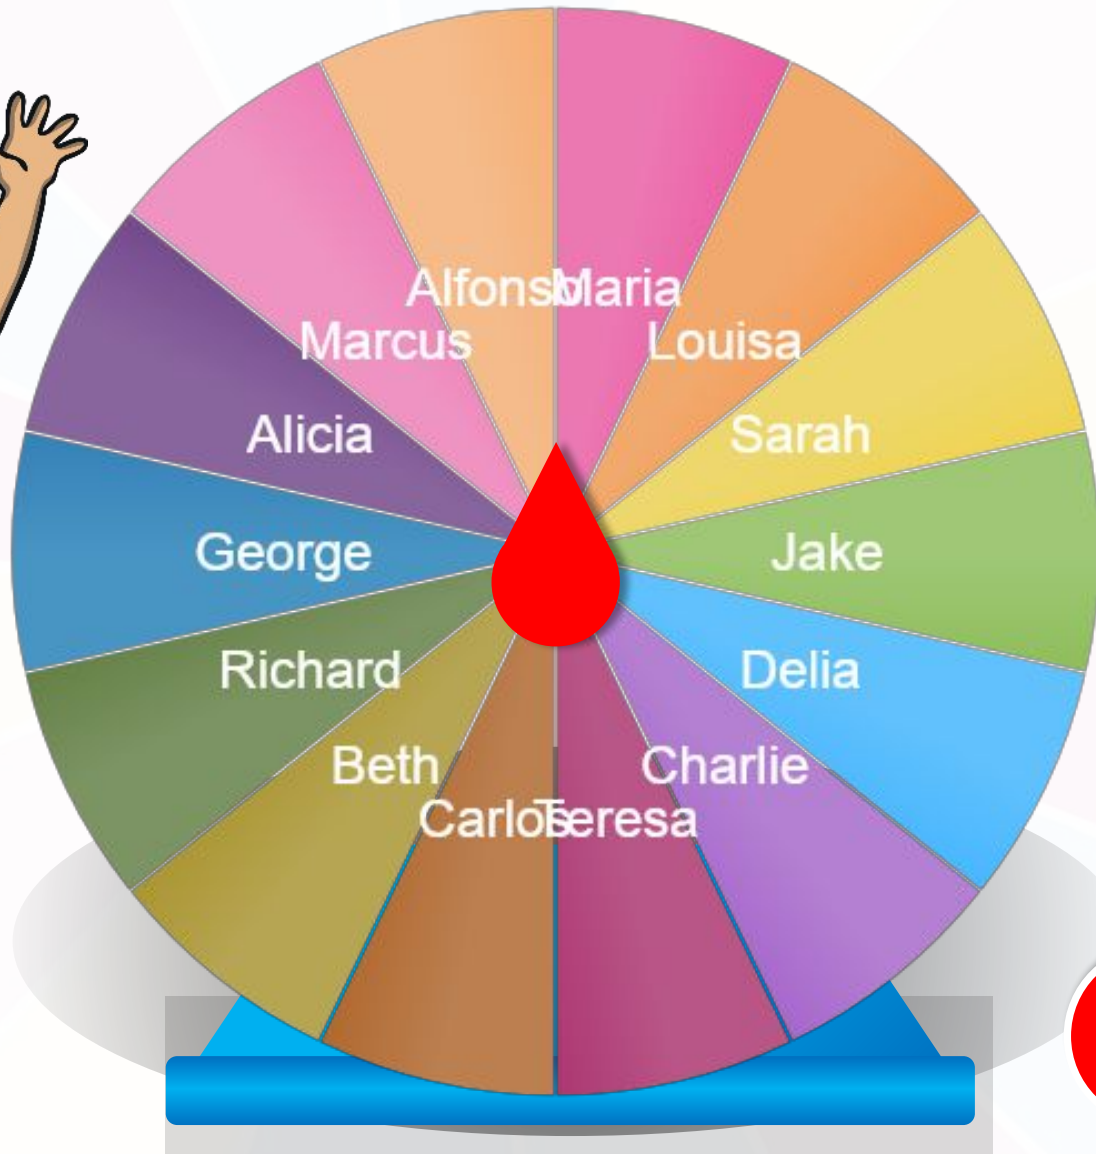

Randomiser Wheel

Instructions

This randomiser wheel is completely editable. You can use it in a number of different ways. Put in the names of your students, and then spin the wheel to choose participants of a game or to nominate a student to give an answer. Fill it with different topics, and spin the wheel to choose one to talk about. Or complete the wheel with vocabulary, to challenge your students to use one in a sentence.

To start and stop the randomiser wheel, press the red button.

To change the text on the wheel:

1. Right click on the wheel.
2. Select 'Edit Data' from the menu that appears.
3. Change the text.
4. Close the menu.