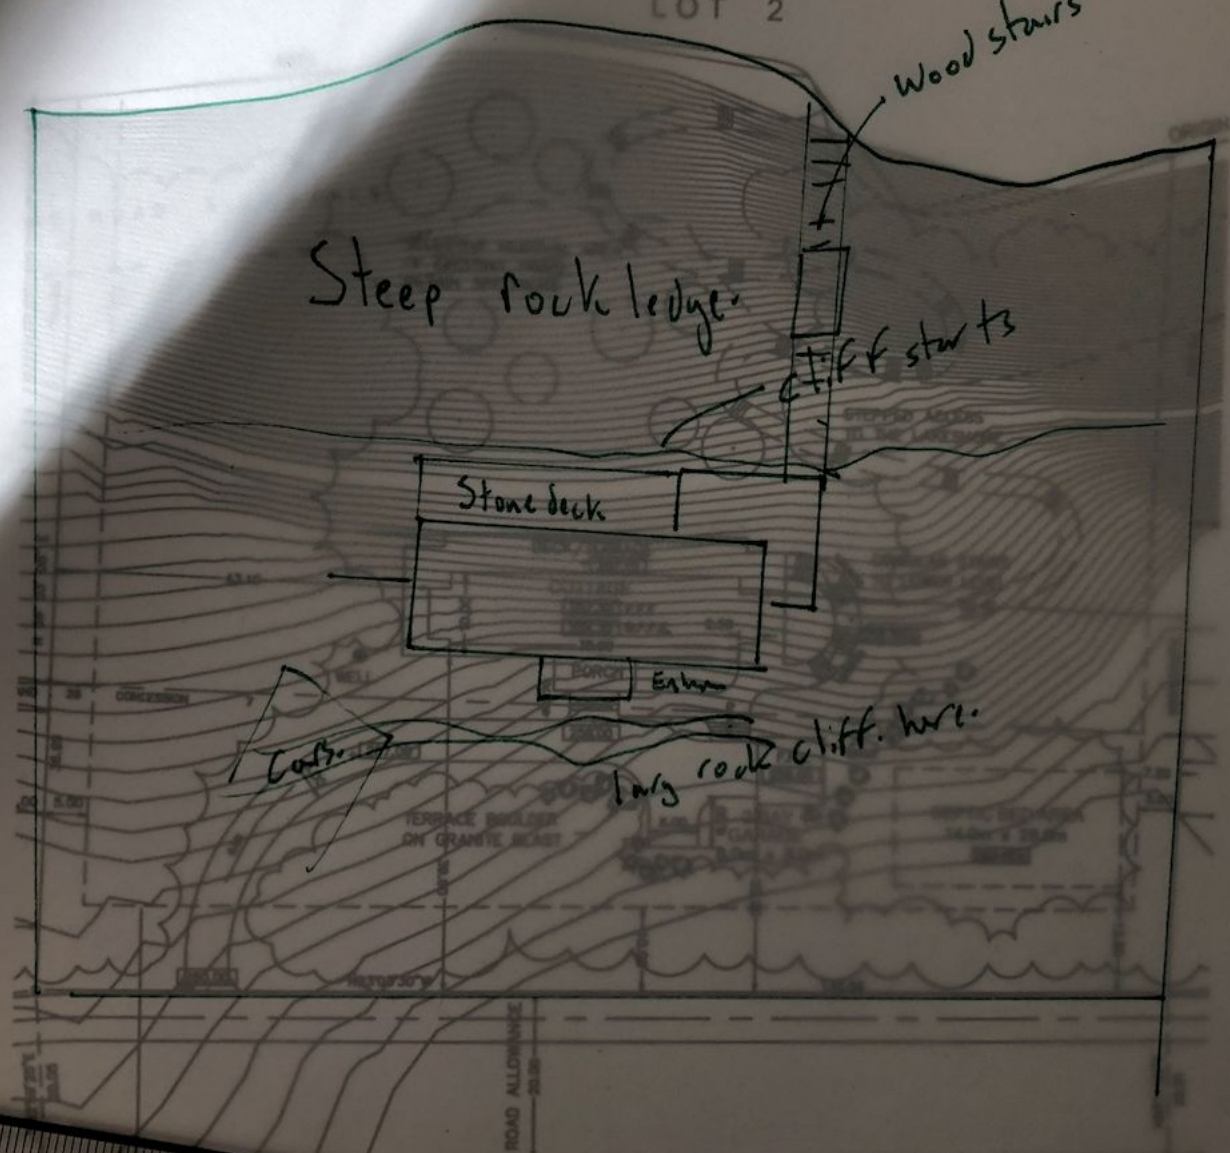

View from cottage. The cottage will have approx 20ft in front of it before that cliff to water falls off. Cottage is 66ft back from water.

This is where cottage is going. We blasted out a flat plateau right here. The cottage is 20' away from where the rock ledges really drop off.

WATER

LOT 2

Wood stairs to water.

Steep rock ledge.

Cliff starts

Stone deck

Entrance

Cont.

Large rock cliff here.

Style of landscaping

Style of landscaping. But no driveway on this one. Rockface is where driveway is.