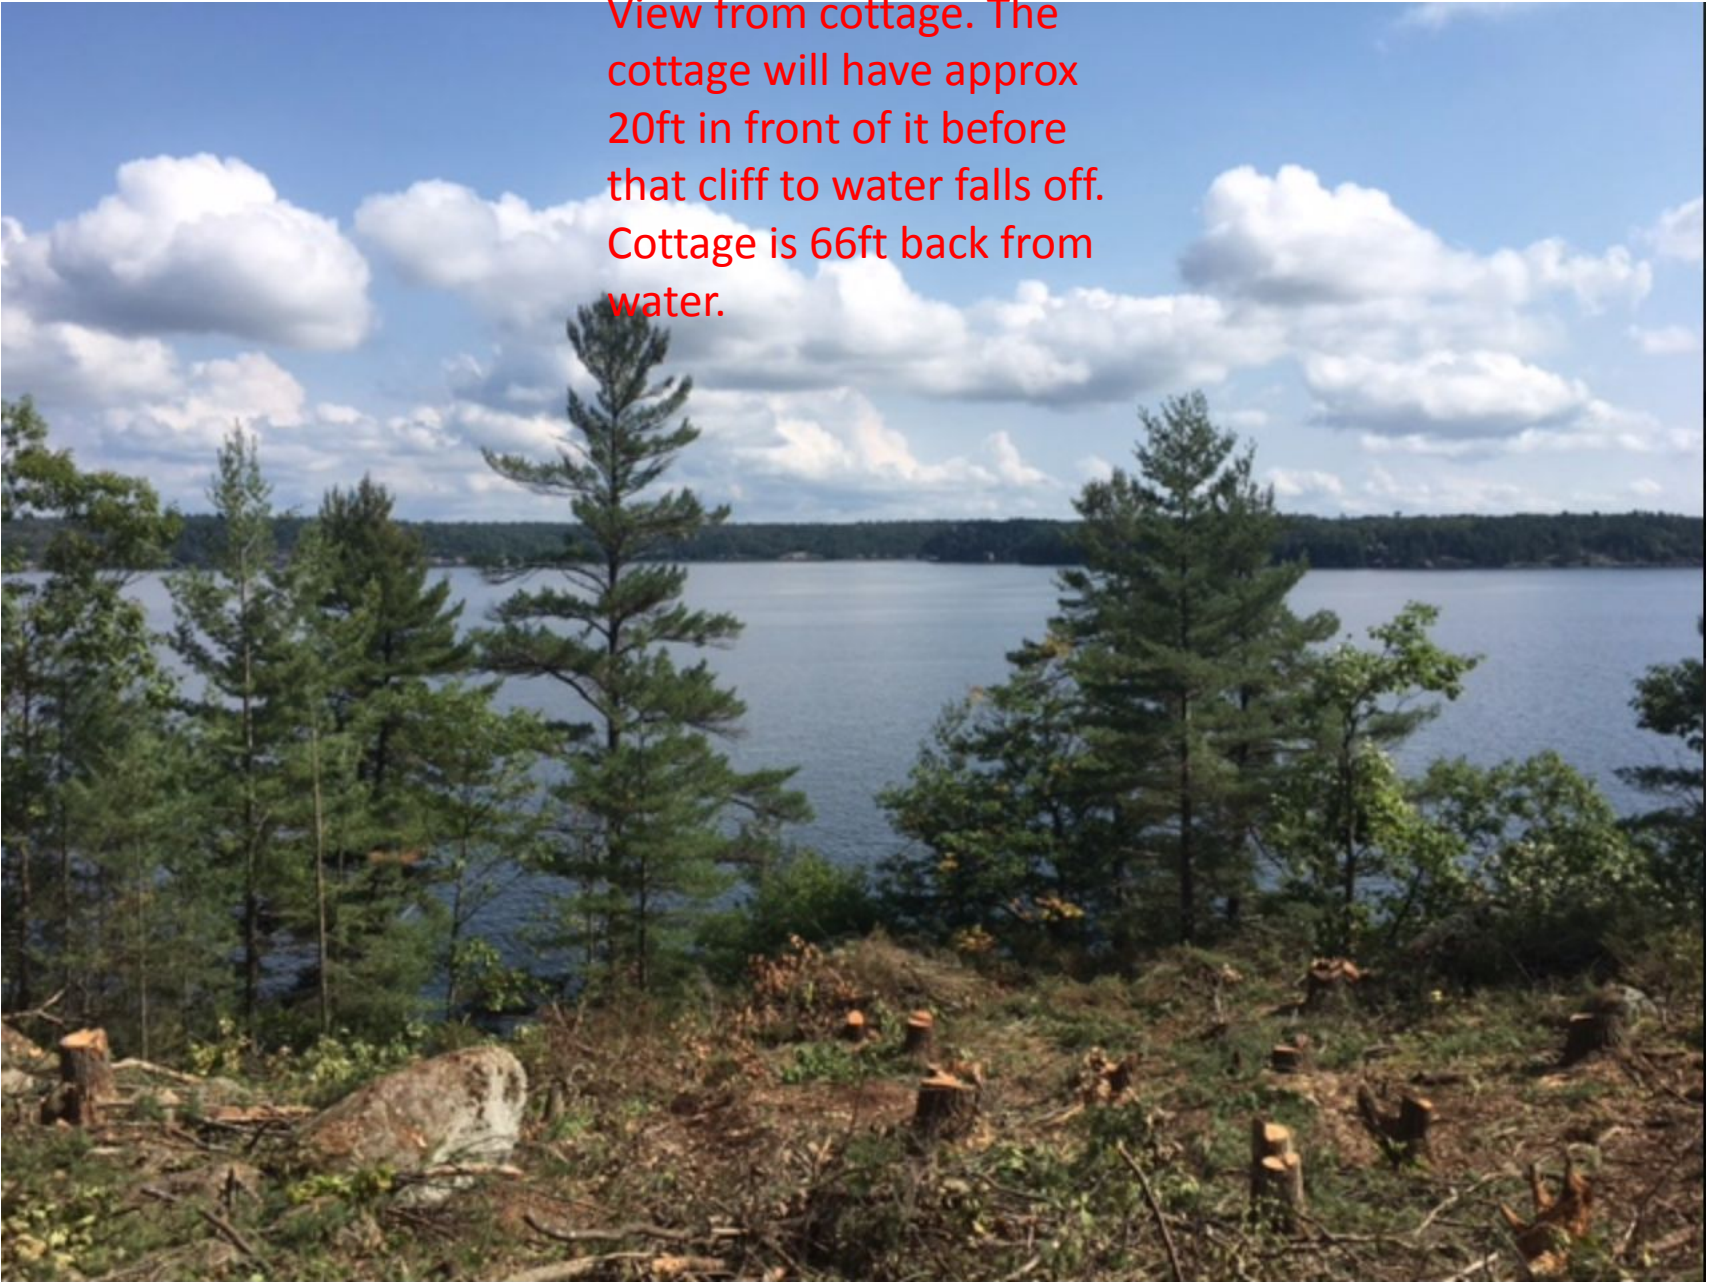

View from cottage. The cottage will have approx 20ft in front of it before that cliff to water falls off. Cottage is 66ft back from water.

This is where cottage is going. We blasted out a flat plateau right here. The cottage is 20' away from where the rock ledges really drop off.

WATER

LOT 2

Wood stairs to water.

Steep rock ledge.

Cliff starts

Stone deck

Entrance

Cont.

Large rock cliff here.

Style of landscaping

Style of landscaping. But no driveway on this one. Rockface is where driveway is.