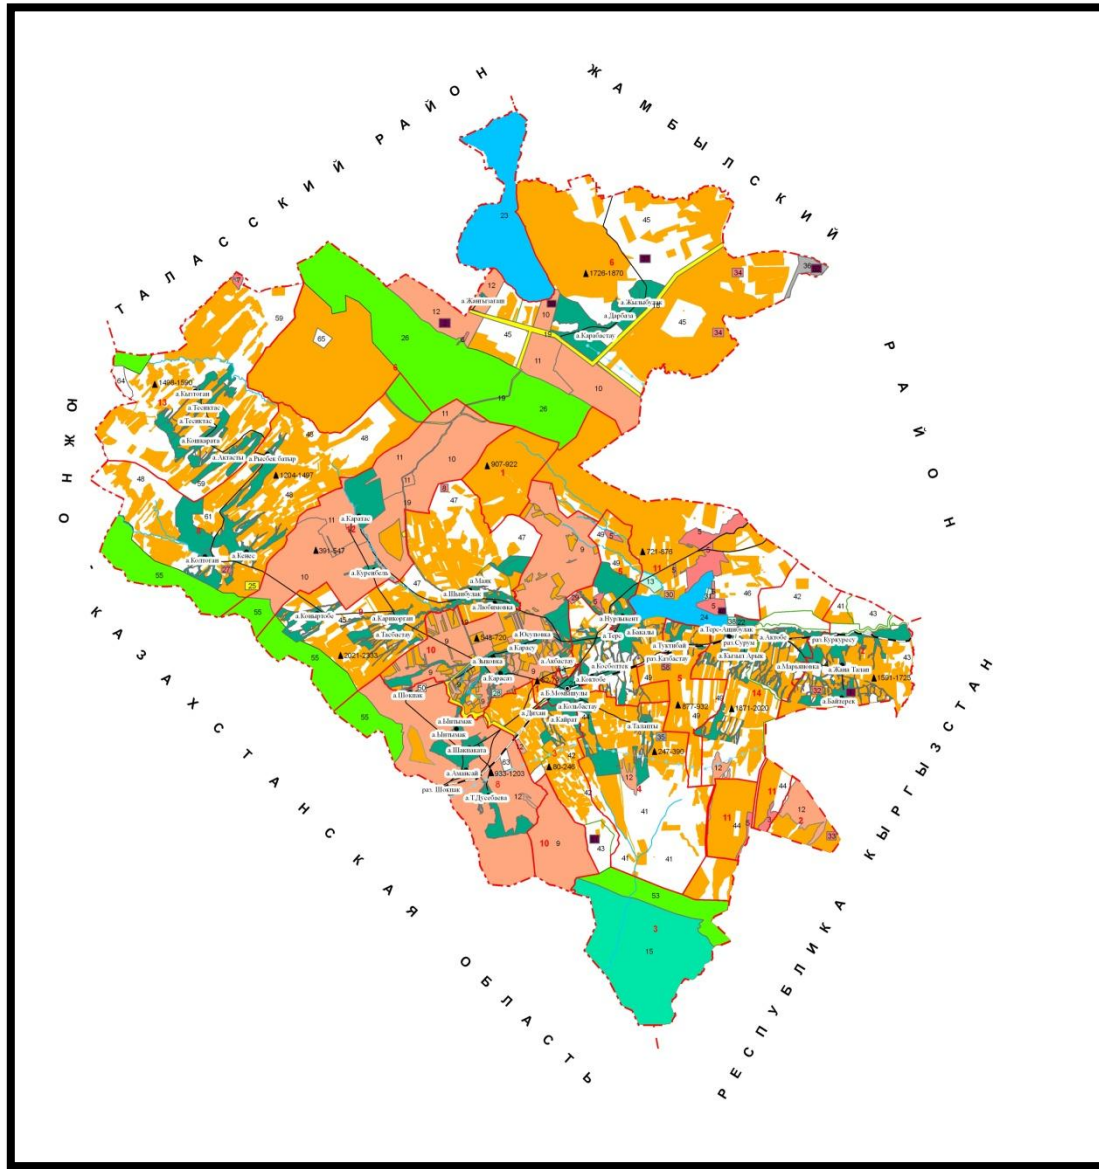

**Ecological and economic
assessment of agricultural land
(for example Jambyl district
Jualy region)**

Plan of the presentation:

- The relevance
- The map of Jambyl district Jualy region
- Objectives
- Main tasks
- Expected results of the work.

The relevance

Developing natural resources , the society uses the land as a basic of territorial for it's development. The main place in the system effective and rational use belongs land management.

The map of Jambyl district Jualy region

Objectives

- Development of scientific suggestions for improvement ecological – economic assessment of agricultural land.
- Organization of rational use agricultural land.
- The role of land management in organization of rational use agricultural land.

Main tasks

- The study of the condition agricultural lands
- Analysis of main problem in agricultural land.
- Prioritization in the assessment of land.
- Improving information provizion in land assessment work.