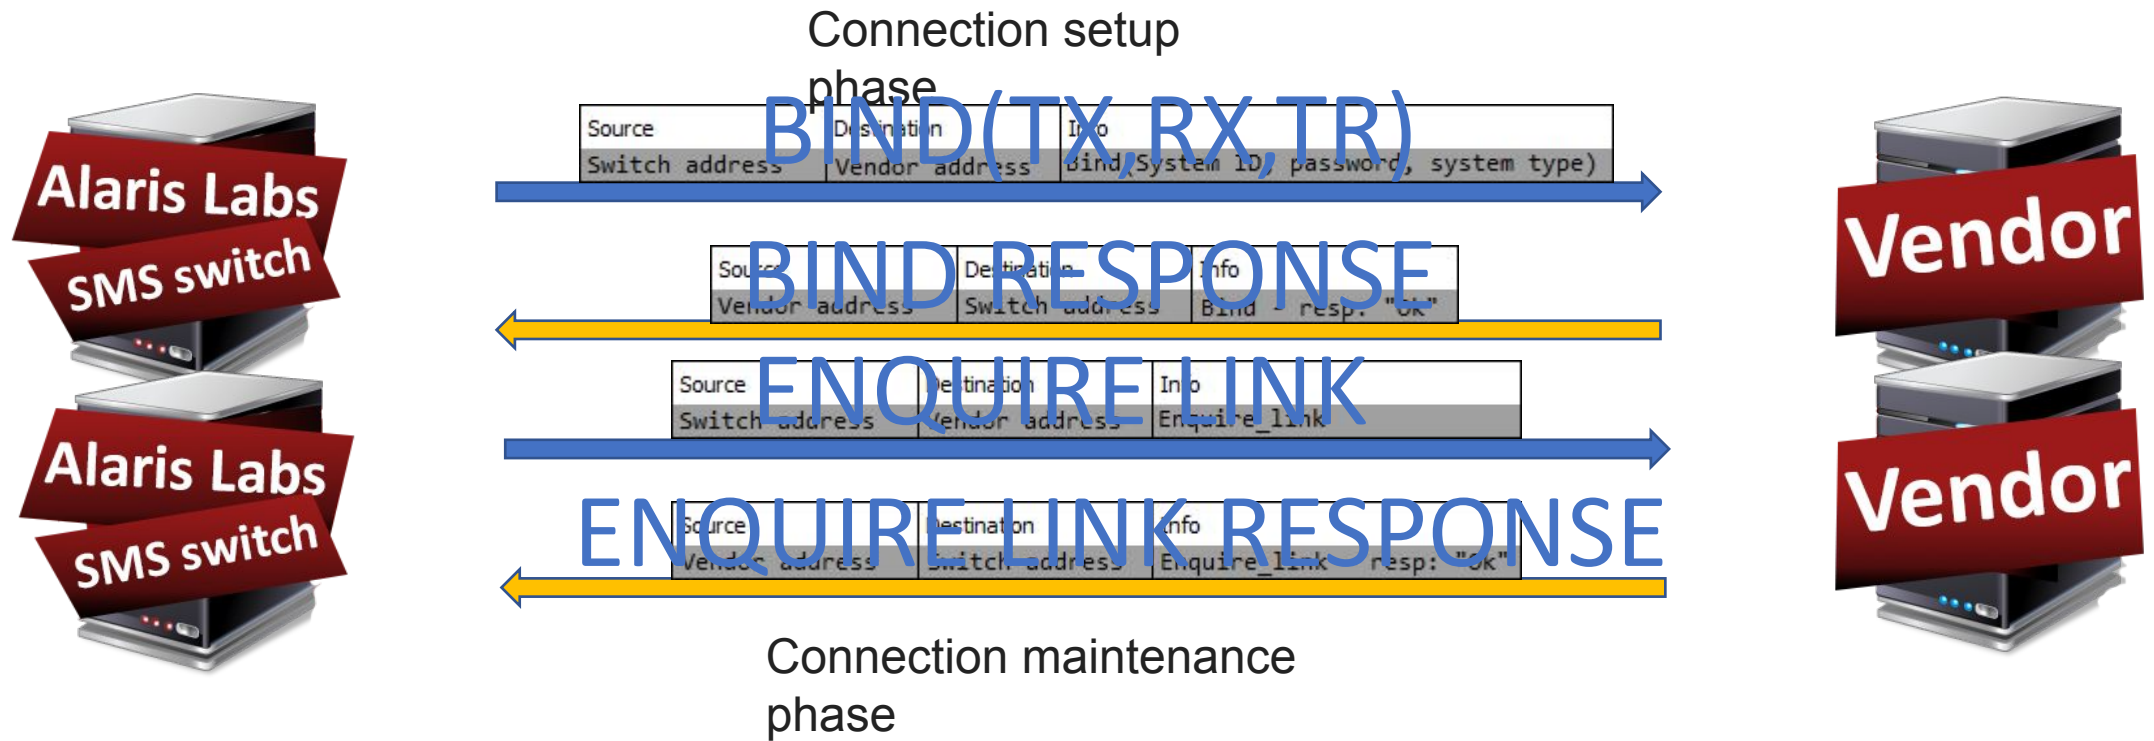

TCP-interconnection between client and Alaris SMS switch

3-way handshake procedure

TCP-interconnection between Alaris SMS switch and vendor

*Switch ports range - 49152 to 65535

3-way handshake procedure

SMPP-interconnection between client and Alaris SMS switch

SMPP-interconnection between Alaris SMS switch and vendor

Full chain of message sending from client to vendor through Alaris SMS switch

Full chain of getting delivery report from vendor to client through Alaris SMS switch