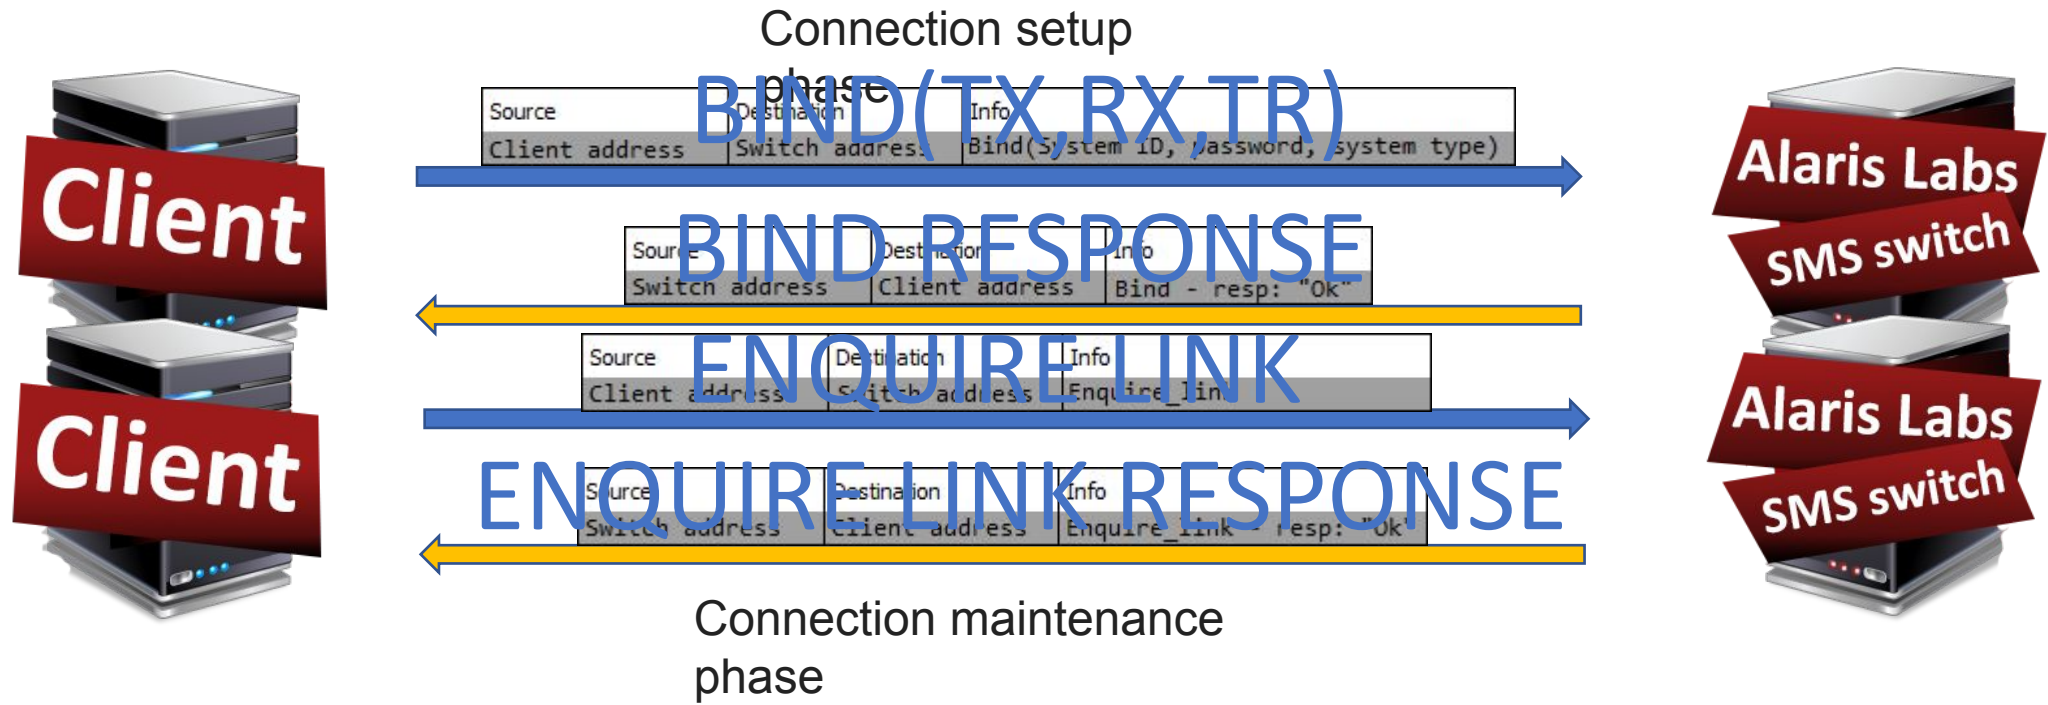

TCP-interconnection between client and Alaris SMS switch

3-way handshake procedure

TCP-interconnection between Alaris SMS switch and vendor

*Switch ports range - 49152 to 65535

3-way handshake procedure

SMPP-interconnection between client and Alaris SMS switch

SMPP-interconnection between Alaris SMS switch and vendor

Full chain of message sending from client to vendor through Alaris SMS switch

Full chain of getting delivery report from vendor to client through Alaris SMS switch