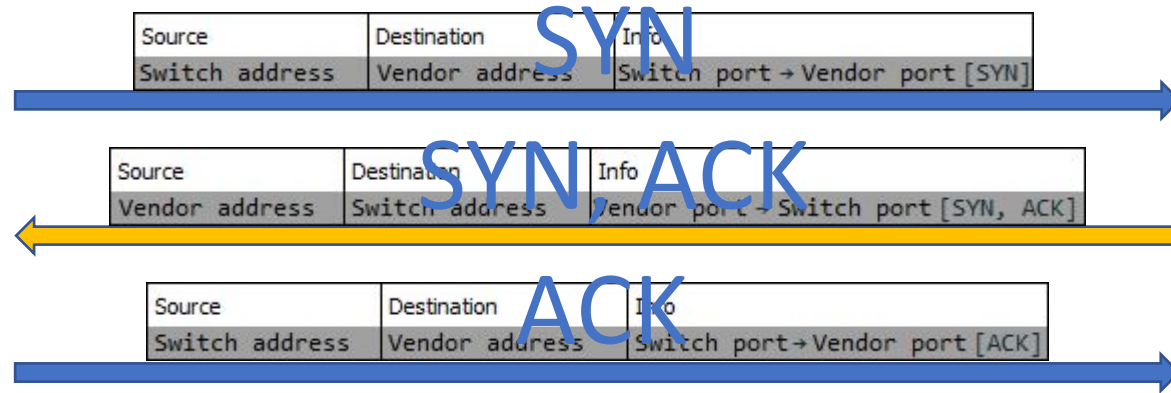

# TCP-interconnection between client and Alaris SMS switch

3-way handshake procedure

# TCP-interconnection between Alaris SMS switch and vendor

\*Switch ports range - 49152 to 65535

3-way handshake procedure

# SMPP-interconnection between client and Alaris SMS switch