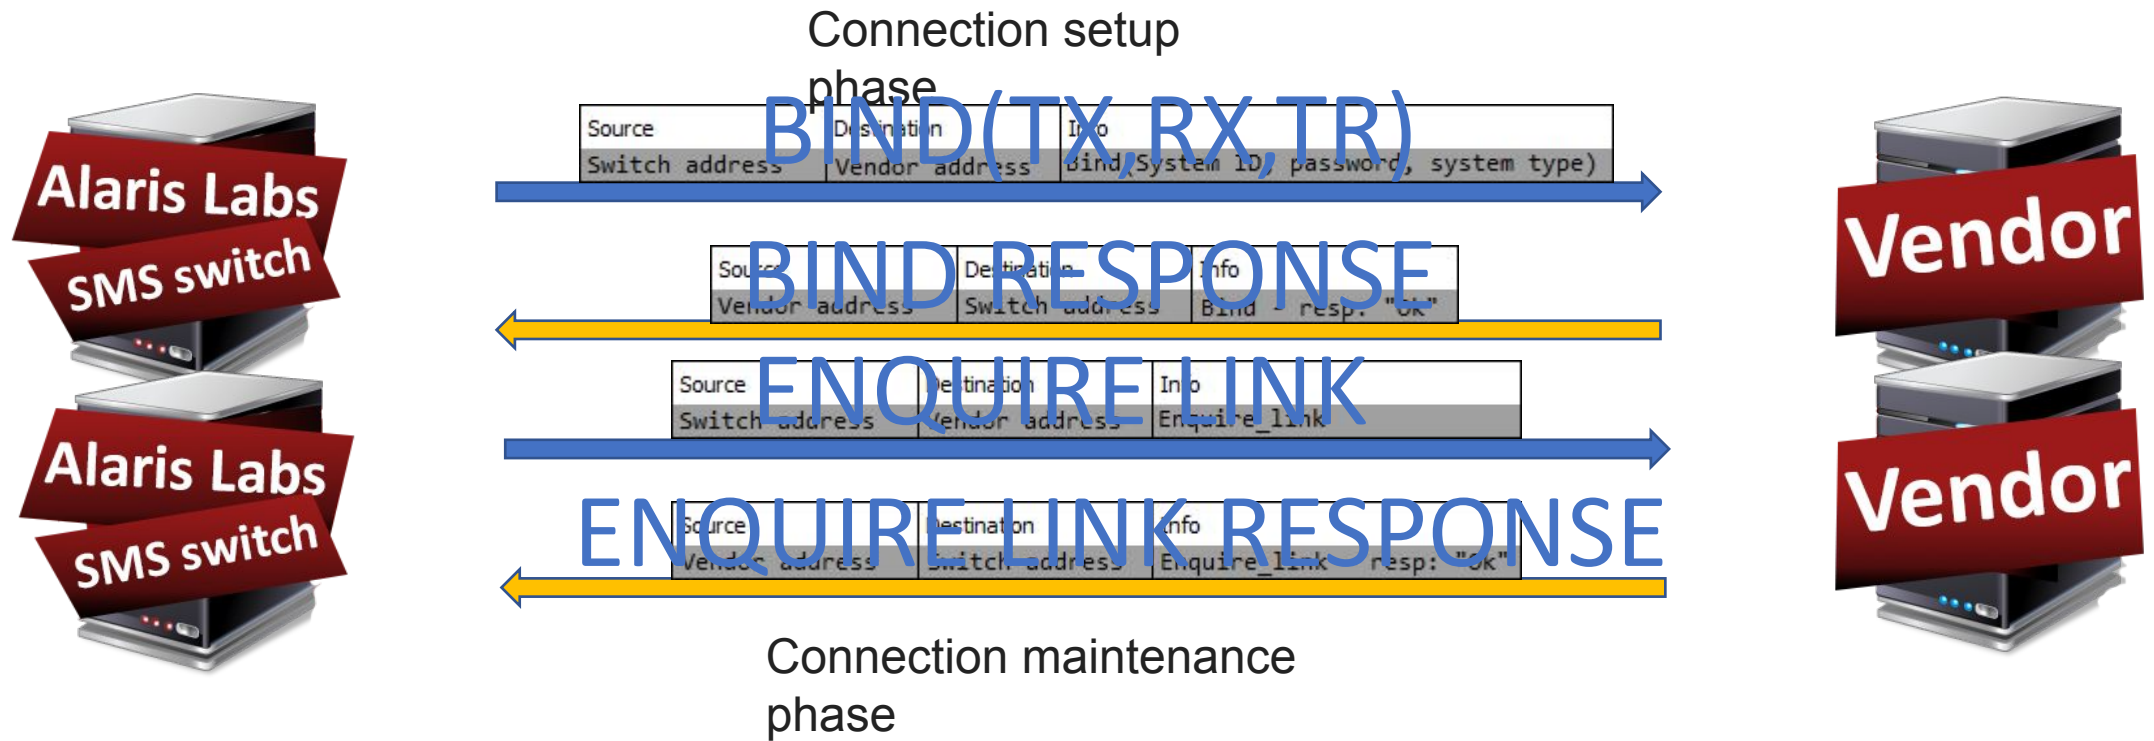

# TCP-interconnection between client and Alaris SMS switch

3-way handshake procedure

# TCP-interconnection between Alaris SMS switch and vendor

\*Switch ports range - 49152 to 65535

3-way handshake procedure

# SMPP-interconnection between client and Alaris SMS switch

# SMPP-interconnection between Alaris SMS switch and vendor

Full chain of message sending from client to vendor through Alaris SMS switch

Full chain of getting delivery report from vendor to client through Alaris SMS switch