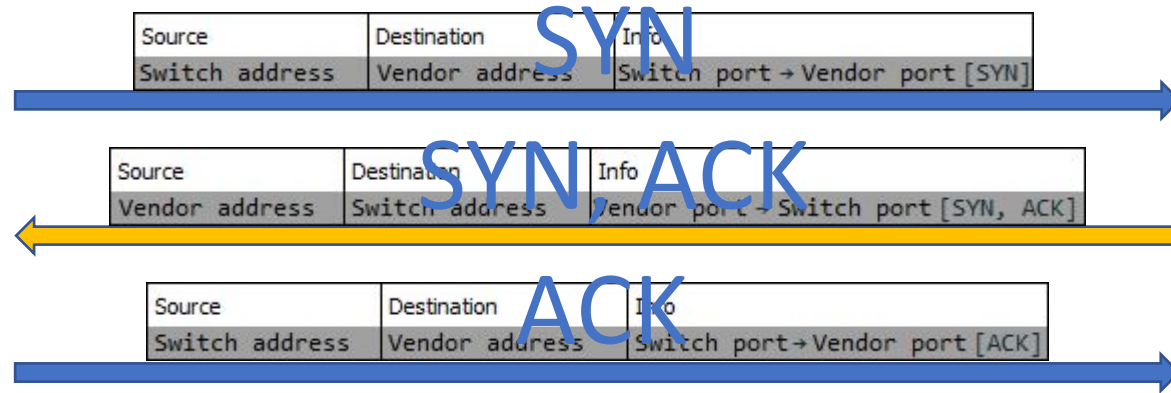

TCP-interconnection between client and Alaris SMS switch

3-way handshake procedure

TCP-interconnection between Alaris SMS switch and vendor

*Switch ports range - 49152 to 65535

3-way handshake procedure

SMPP-interconnection between client and Alaris SMS switch

SMPP-interconnection between Alaris SMS switch and vendor

Full chain of message sending from client to vendor through Alaris SMS switch

Full chain of getting delivery report from vendor to client through Alaris SMS switch