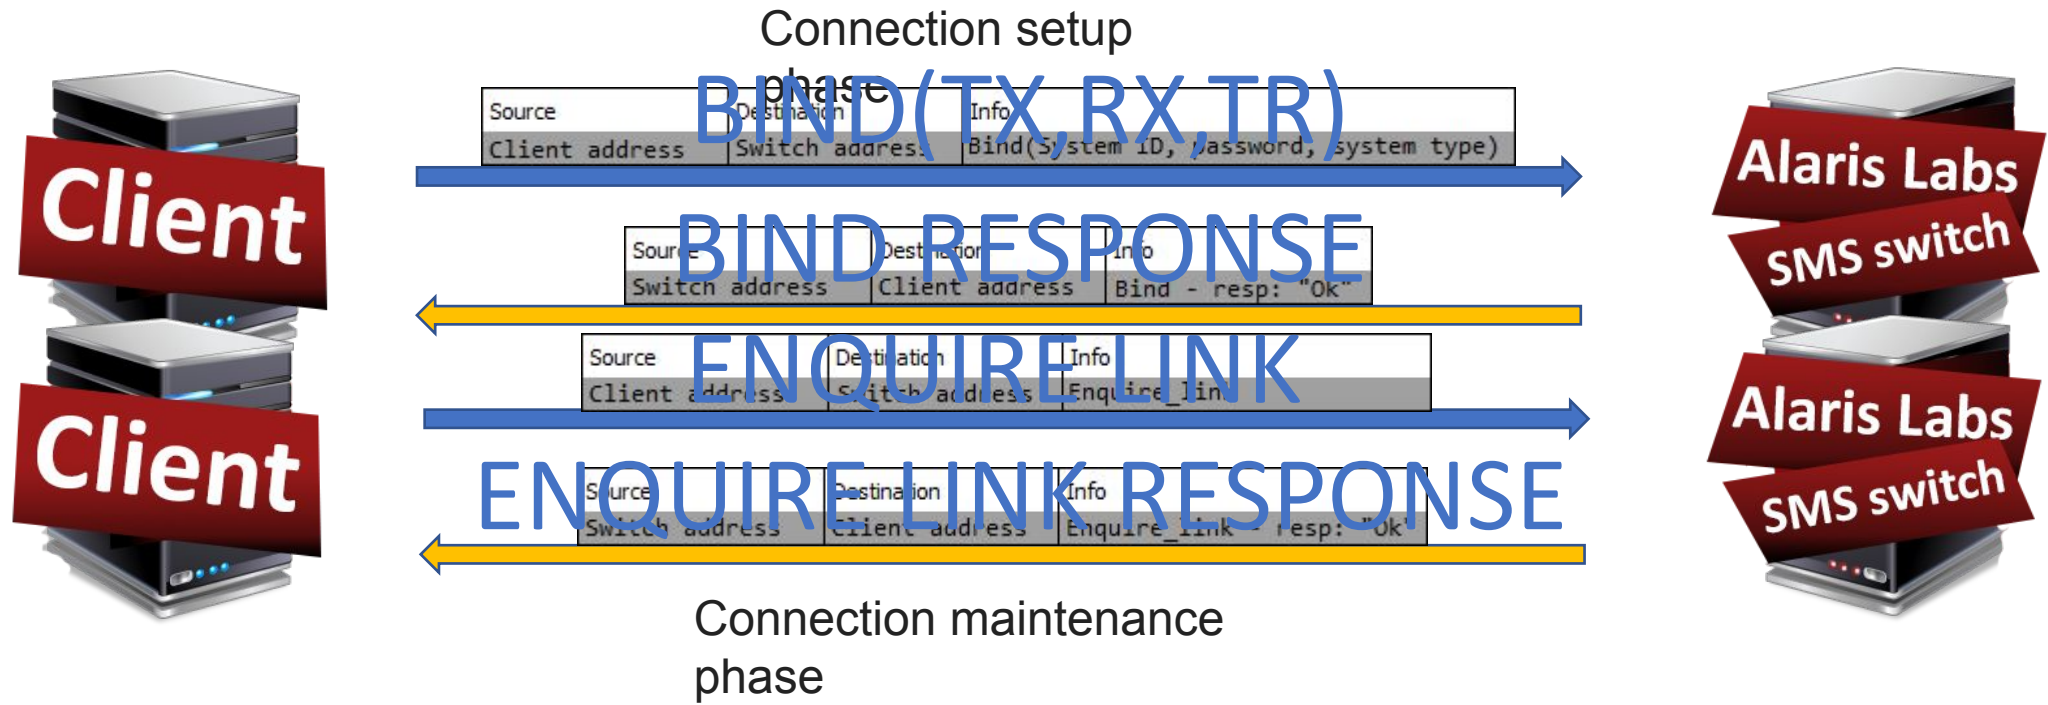

# TCP-interconnection between client and Alaris SMS switch

3-way handshake procedure

# TCP-interconnection between Alaris SMS switch and vendor

\*Switch ports range - 49152 to 65535

3-way handshake procedure

# SMPP-interconnection between client and Alaris SMS switch

# SMPP-interconnection between Alaris SMS switch and vendor

Full chain of message sending from client to vendor through Alaris SMS switch

Full chain of getting delivery report from vendor to client through Alaris SMS switch