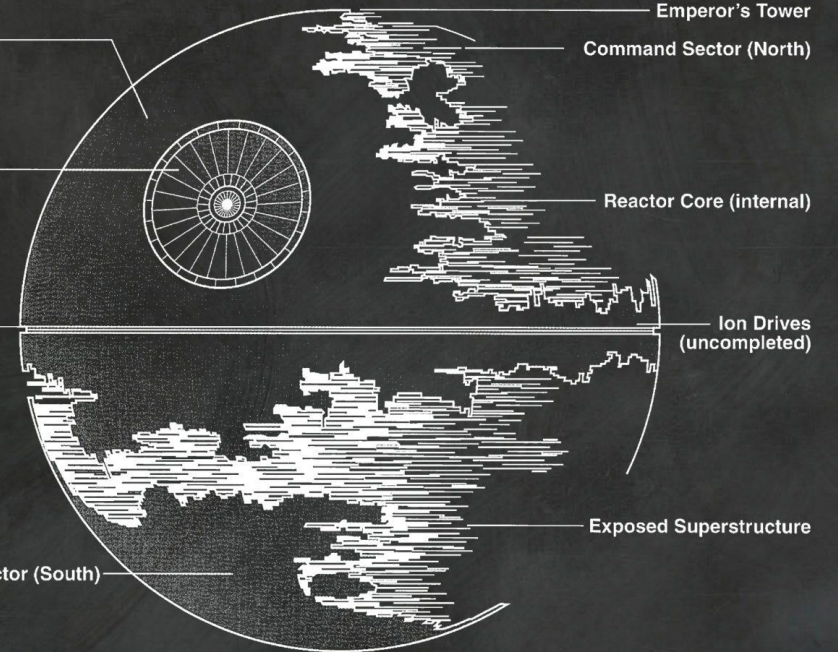

## STAR WARS DEATH STAR II

Front View

Surface City Blocks

Superlaser Focus Lens

Equatorial Trench

Command Sector (South)

Emperor's Tower  
Command Sector (North)

Reactor Core (internal)

Ion Drives (uncompleted)

Exposed Superstructure

# КОРАБЛЬ ИЗ ФИЛЬМА «ЛЮДИ В ЧЕРНОМ»