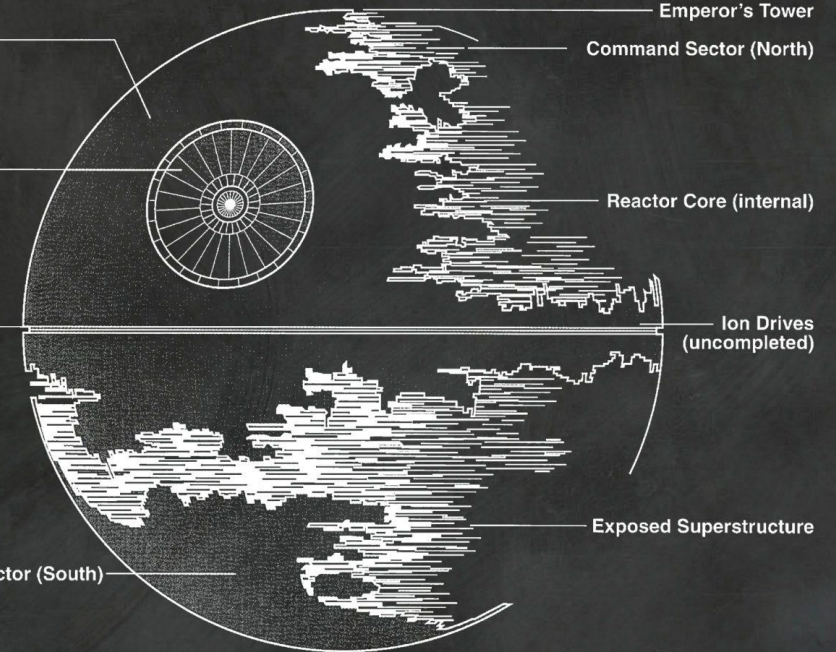

## STAR WARS DEATH STAR II

Front View

Surface City Blocks

Superlaser Focus Lens

Equatorial Trench

Command Sector (South)

Emperor's Tower  
Command Sector (North)

Reactor Core (internal)

Ion Drives (uncompleted)

Exposed Superstructure

# КОРАБЛЬ ИЗ ФИЛЬМА «ЛЮДИ В ЧЕРНОМ»