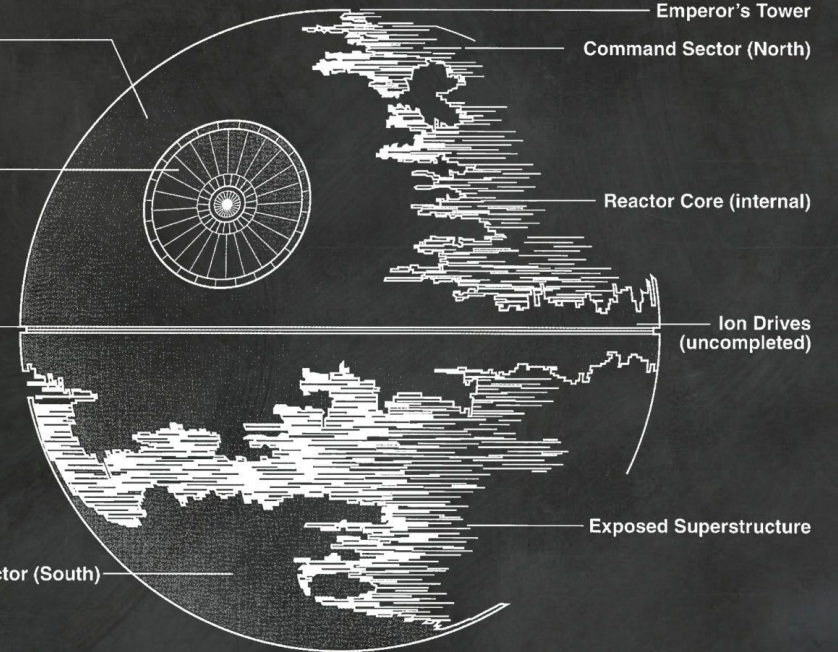

## STAR WARS DEATH STAR II

Front View

Surface City  
Blocks

Superlaser  
Focus Lens

Equatorial  
Trench

Command Sector (South)

Emperor's Tower  
Command Sector (North)

Reactor Core (internal)

Ion Drives  
(uncompleted)

Exposed Superstructure

# КОРАБЛЬ ИЗ ФИЛЬМА «ЛЮДИ В ЧЕРНОМ»