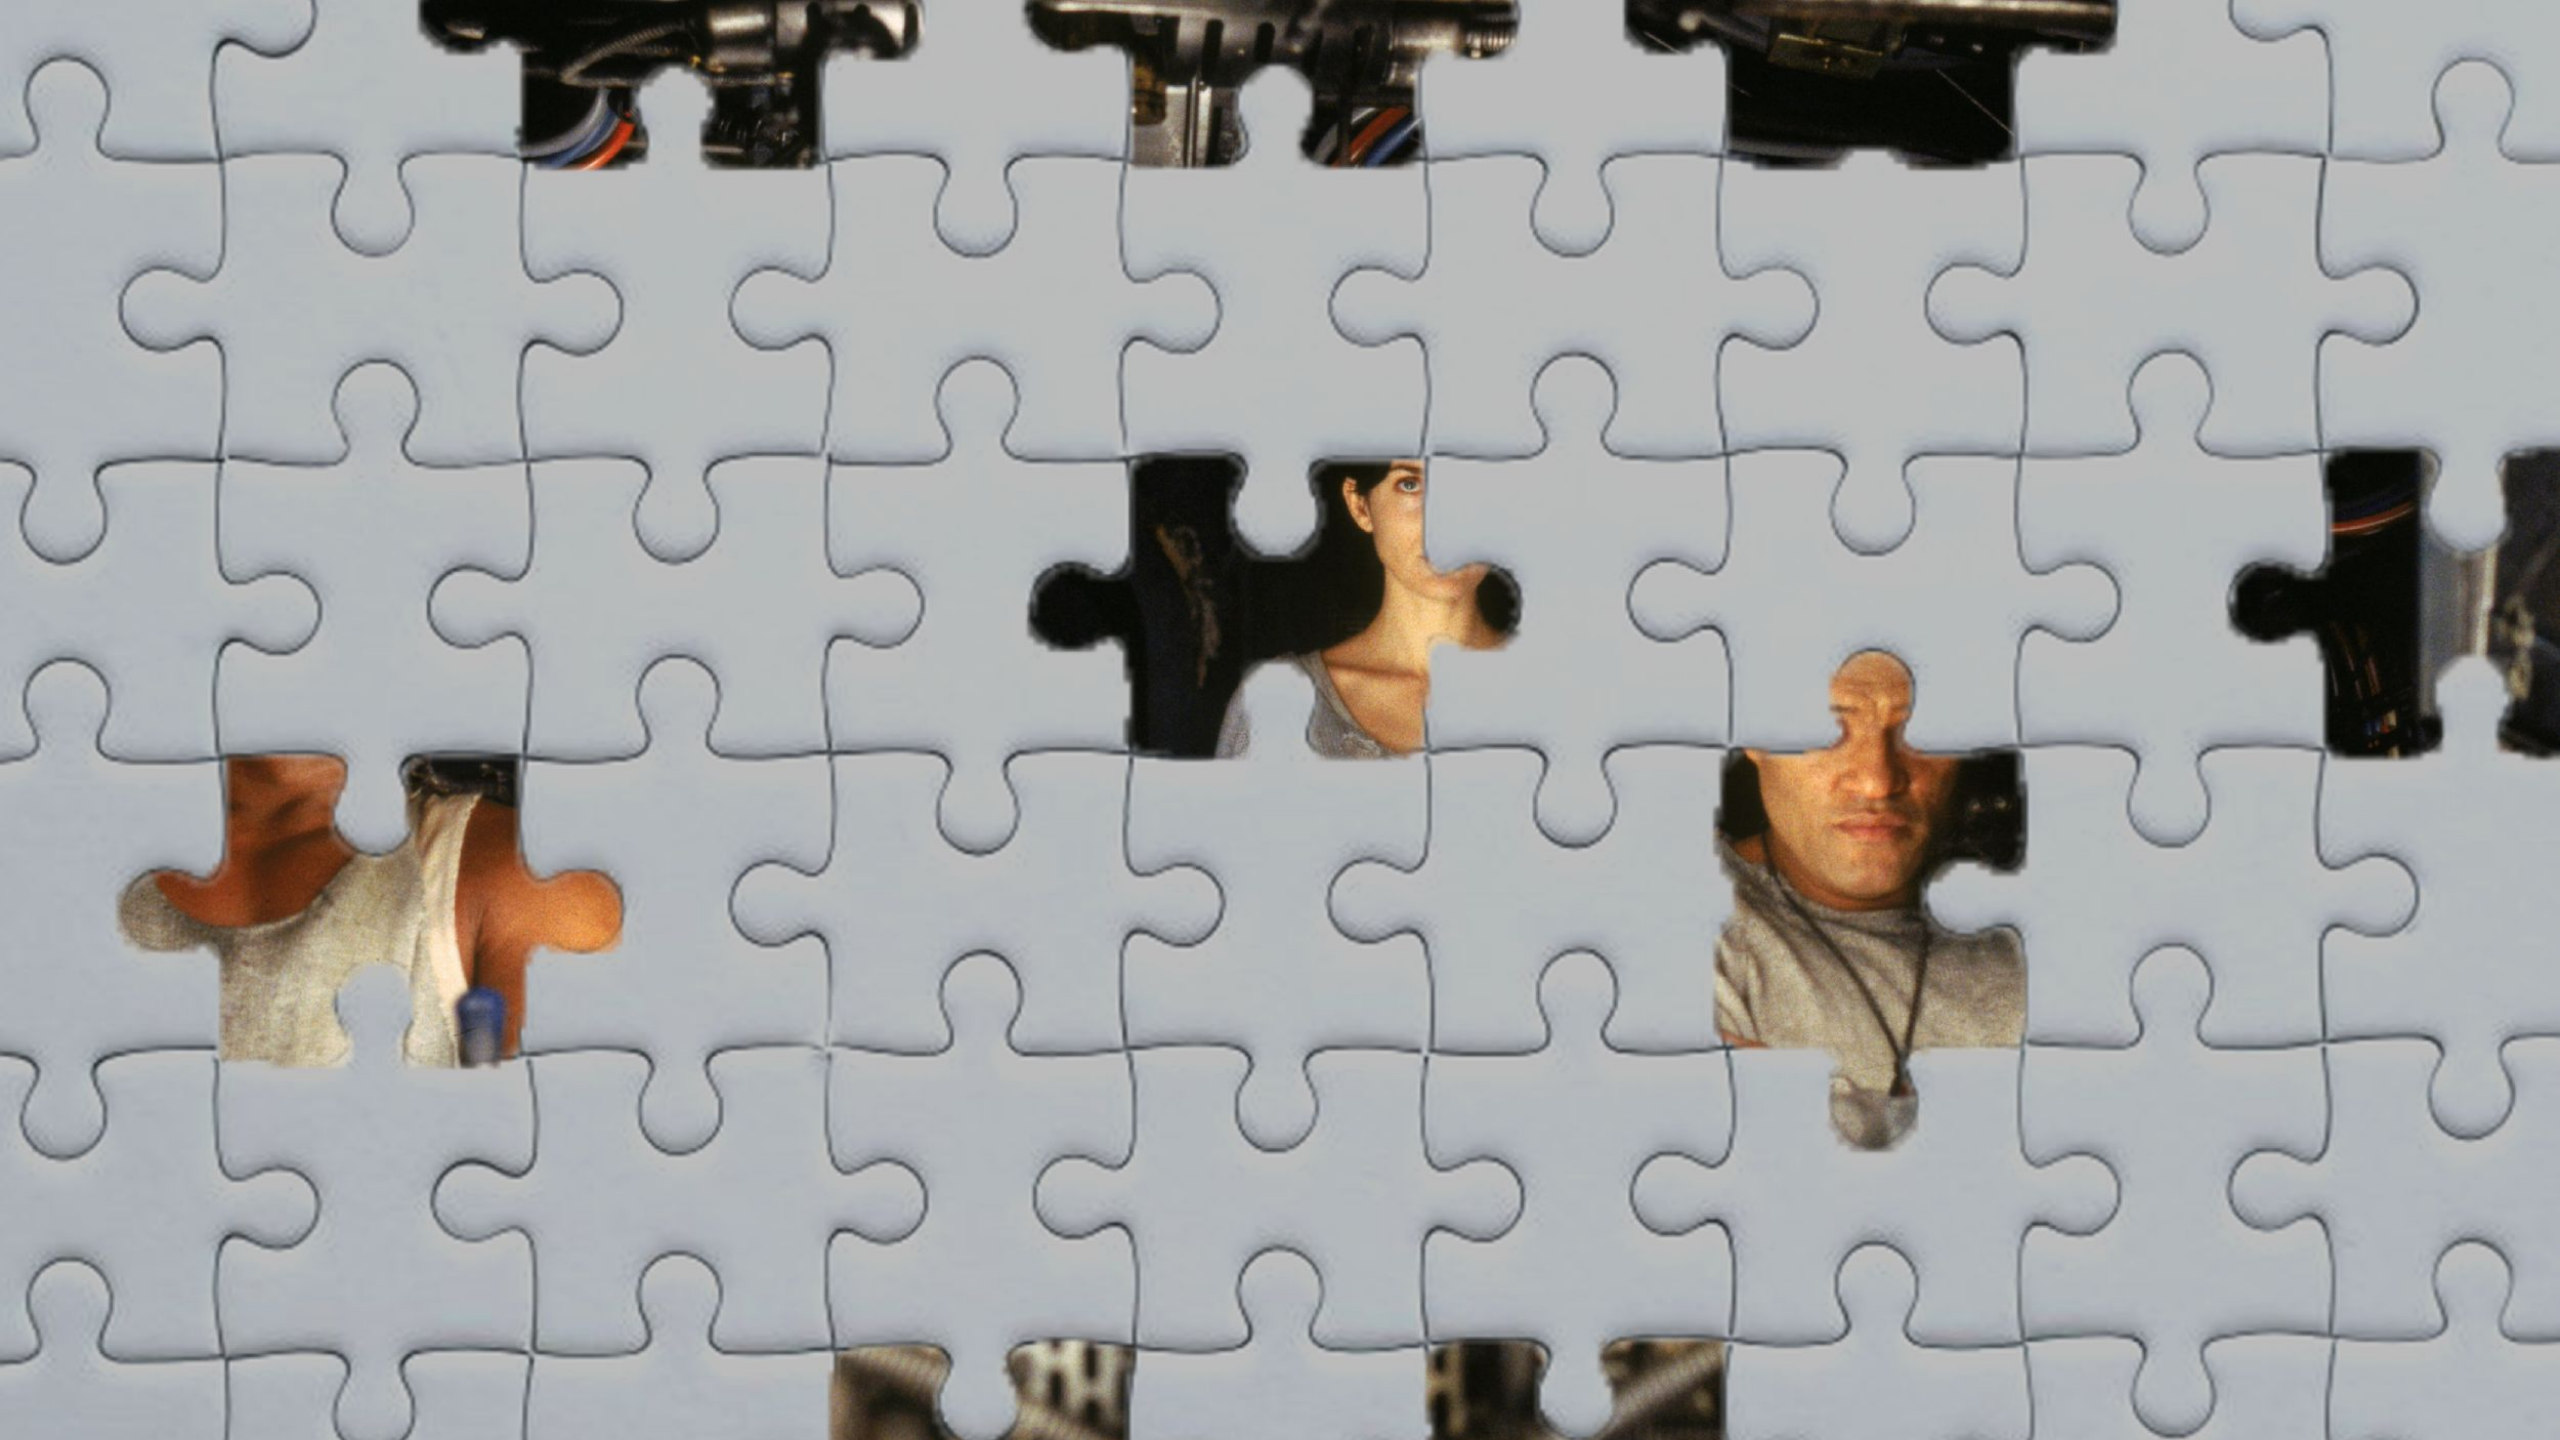

A young man with brown hair and blue eyes, wearing the iconic red and blue Spider-Man suit, stands in a room. He is looking off to the side with a serious expression. The background shows a window with multiple panes and a brick building outside. The lighting is soft, highlighting the texture of the suit and the man's features.

ЧЕЛОВЕК-ПАУК 2002

ЖЕЛЕЗНЫЙ-ЧЕЛОВЕК

НАЧАЛО 2010

ХАЛК 2003

ФОРСАЖ 2001

ЧАС-ПИК 1998

ДЖОН-УИК 2014

ХЭНКОК 2008

A promotional image for the movie 'Mission: Impossible - Rogue Nation'. Tom Cruise is shown in a blue suit, climbing a grey metal wall with several circular holes. He is looking back over his shoulder with a determined expression. The background is a plain, light-colored wall.

МИССИЯ НЕВЫПОЛНИМА

2015

ПОСЛЕДНИЙ САМУРАЙ

ПИРАТЫ КАРИБСКОГО МОРЯ

ТЕРМИНАТОР 1991

ТИТАНИК
1997

ВЛАСТЕЛИН КОЛЕЦ

2001