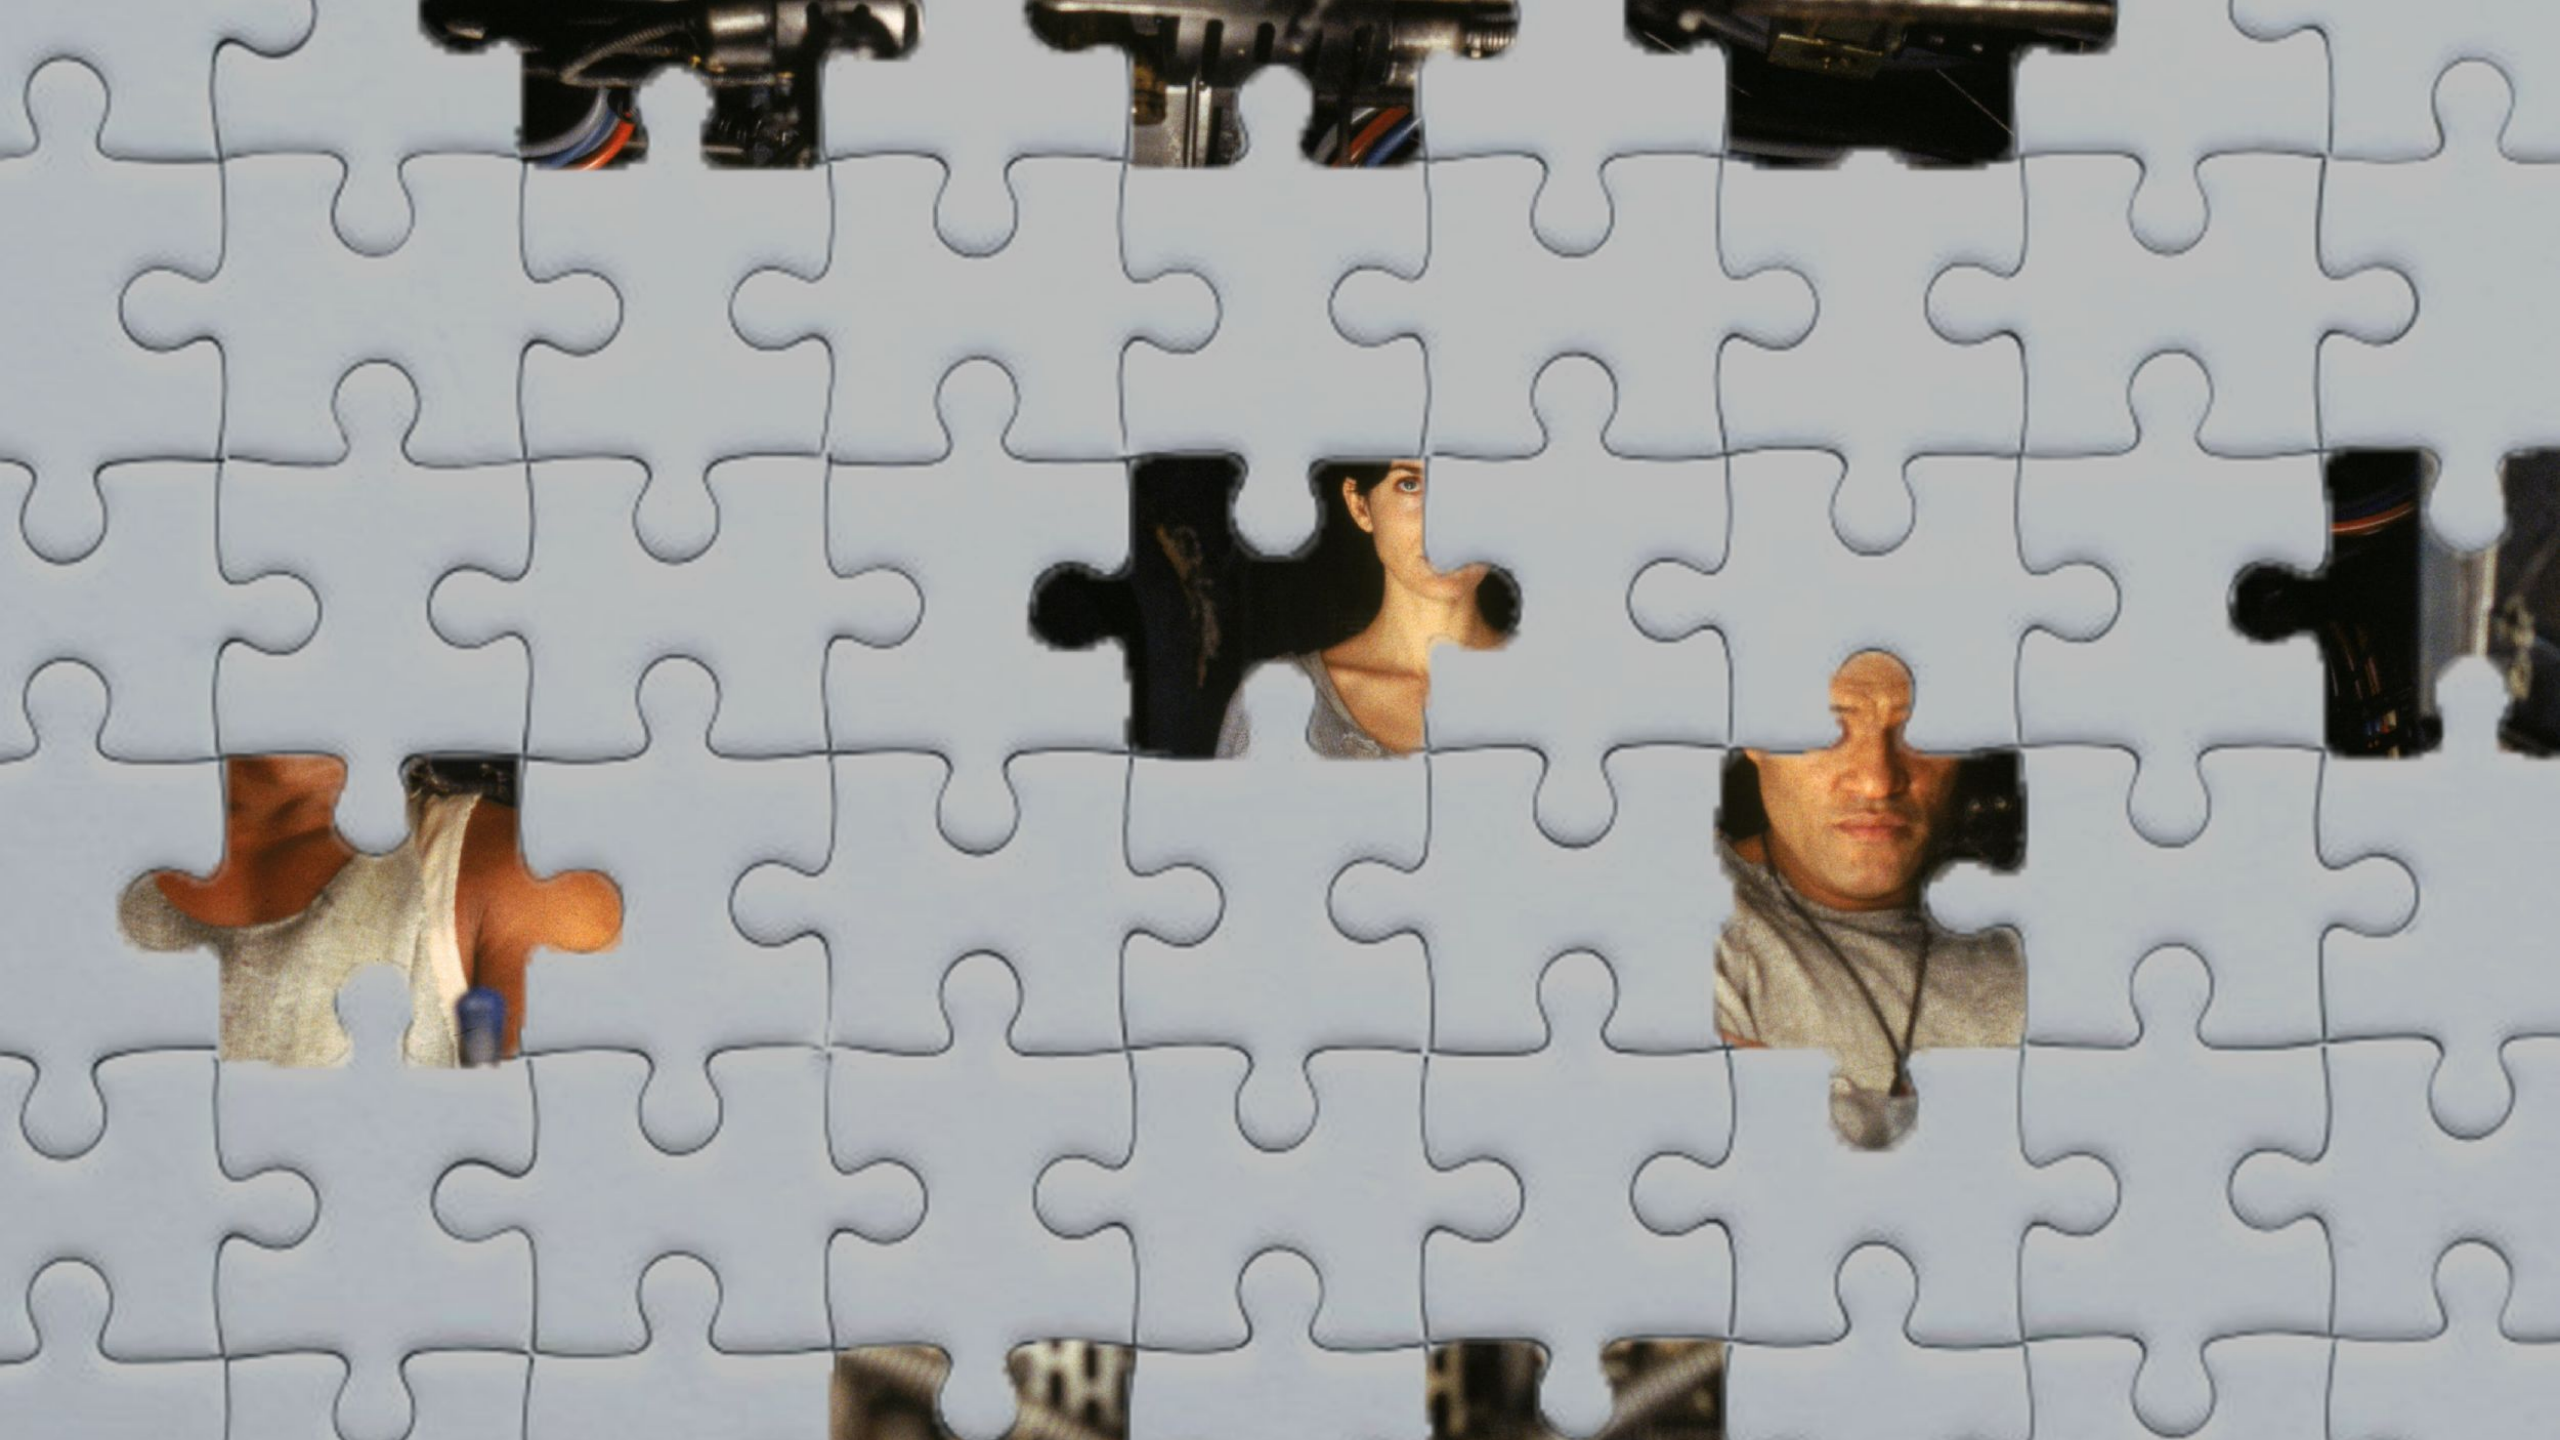

A young man with brown hair and blue eyes, wearing the iconic red and blue Spider-Man suit, stands in a window. He is looking off to the side with a serious expression. The window has several panes, and the background shows a brick building with many windows.

ЧЕЛОВЕК-ПАУК 2002

ЖЕЛЕЗНЫЙ-ЧЕЛОВЕК

НАЧАЛО 2010

ХАЛК 2003

ФОРСАЖ 2001

ЧАС-ПИК 1998

ДЖОН-УИК 2014

ХЭНКОК 2008

A promotional image for the movie 'Mission: Impossible - Rogue Nation'. Tom Cruise is shown in a blue suit, climbing a grey metal wall with several circular holes. He is looking back over his shoulder with a determined expression. The background is a plain, light-colored wall.

МИССИЯ НЕВЫПОЛНИМА

2015

ПОСЛЕДНИЙ САМУРАЙ

ПИРАТЫ КАРИБСКОГО МОРЯ

ТЕРМИНАТОР 1991

ТИТАНИК
1997

ВЛАСТЕЛИН КОЛЕЦ

2001