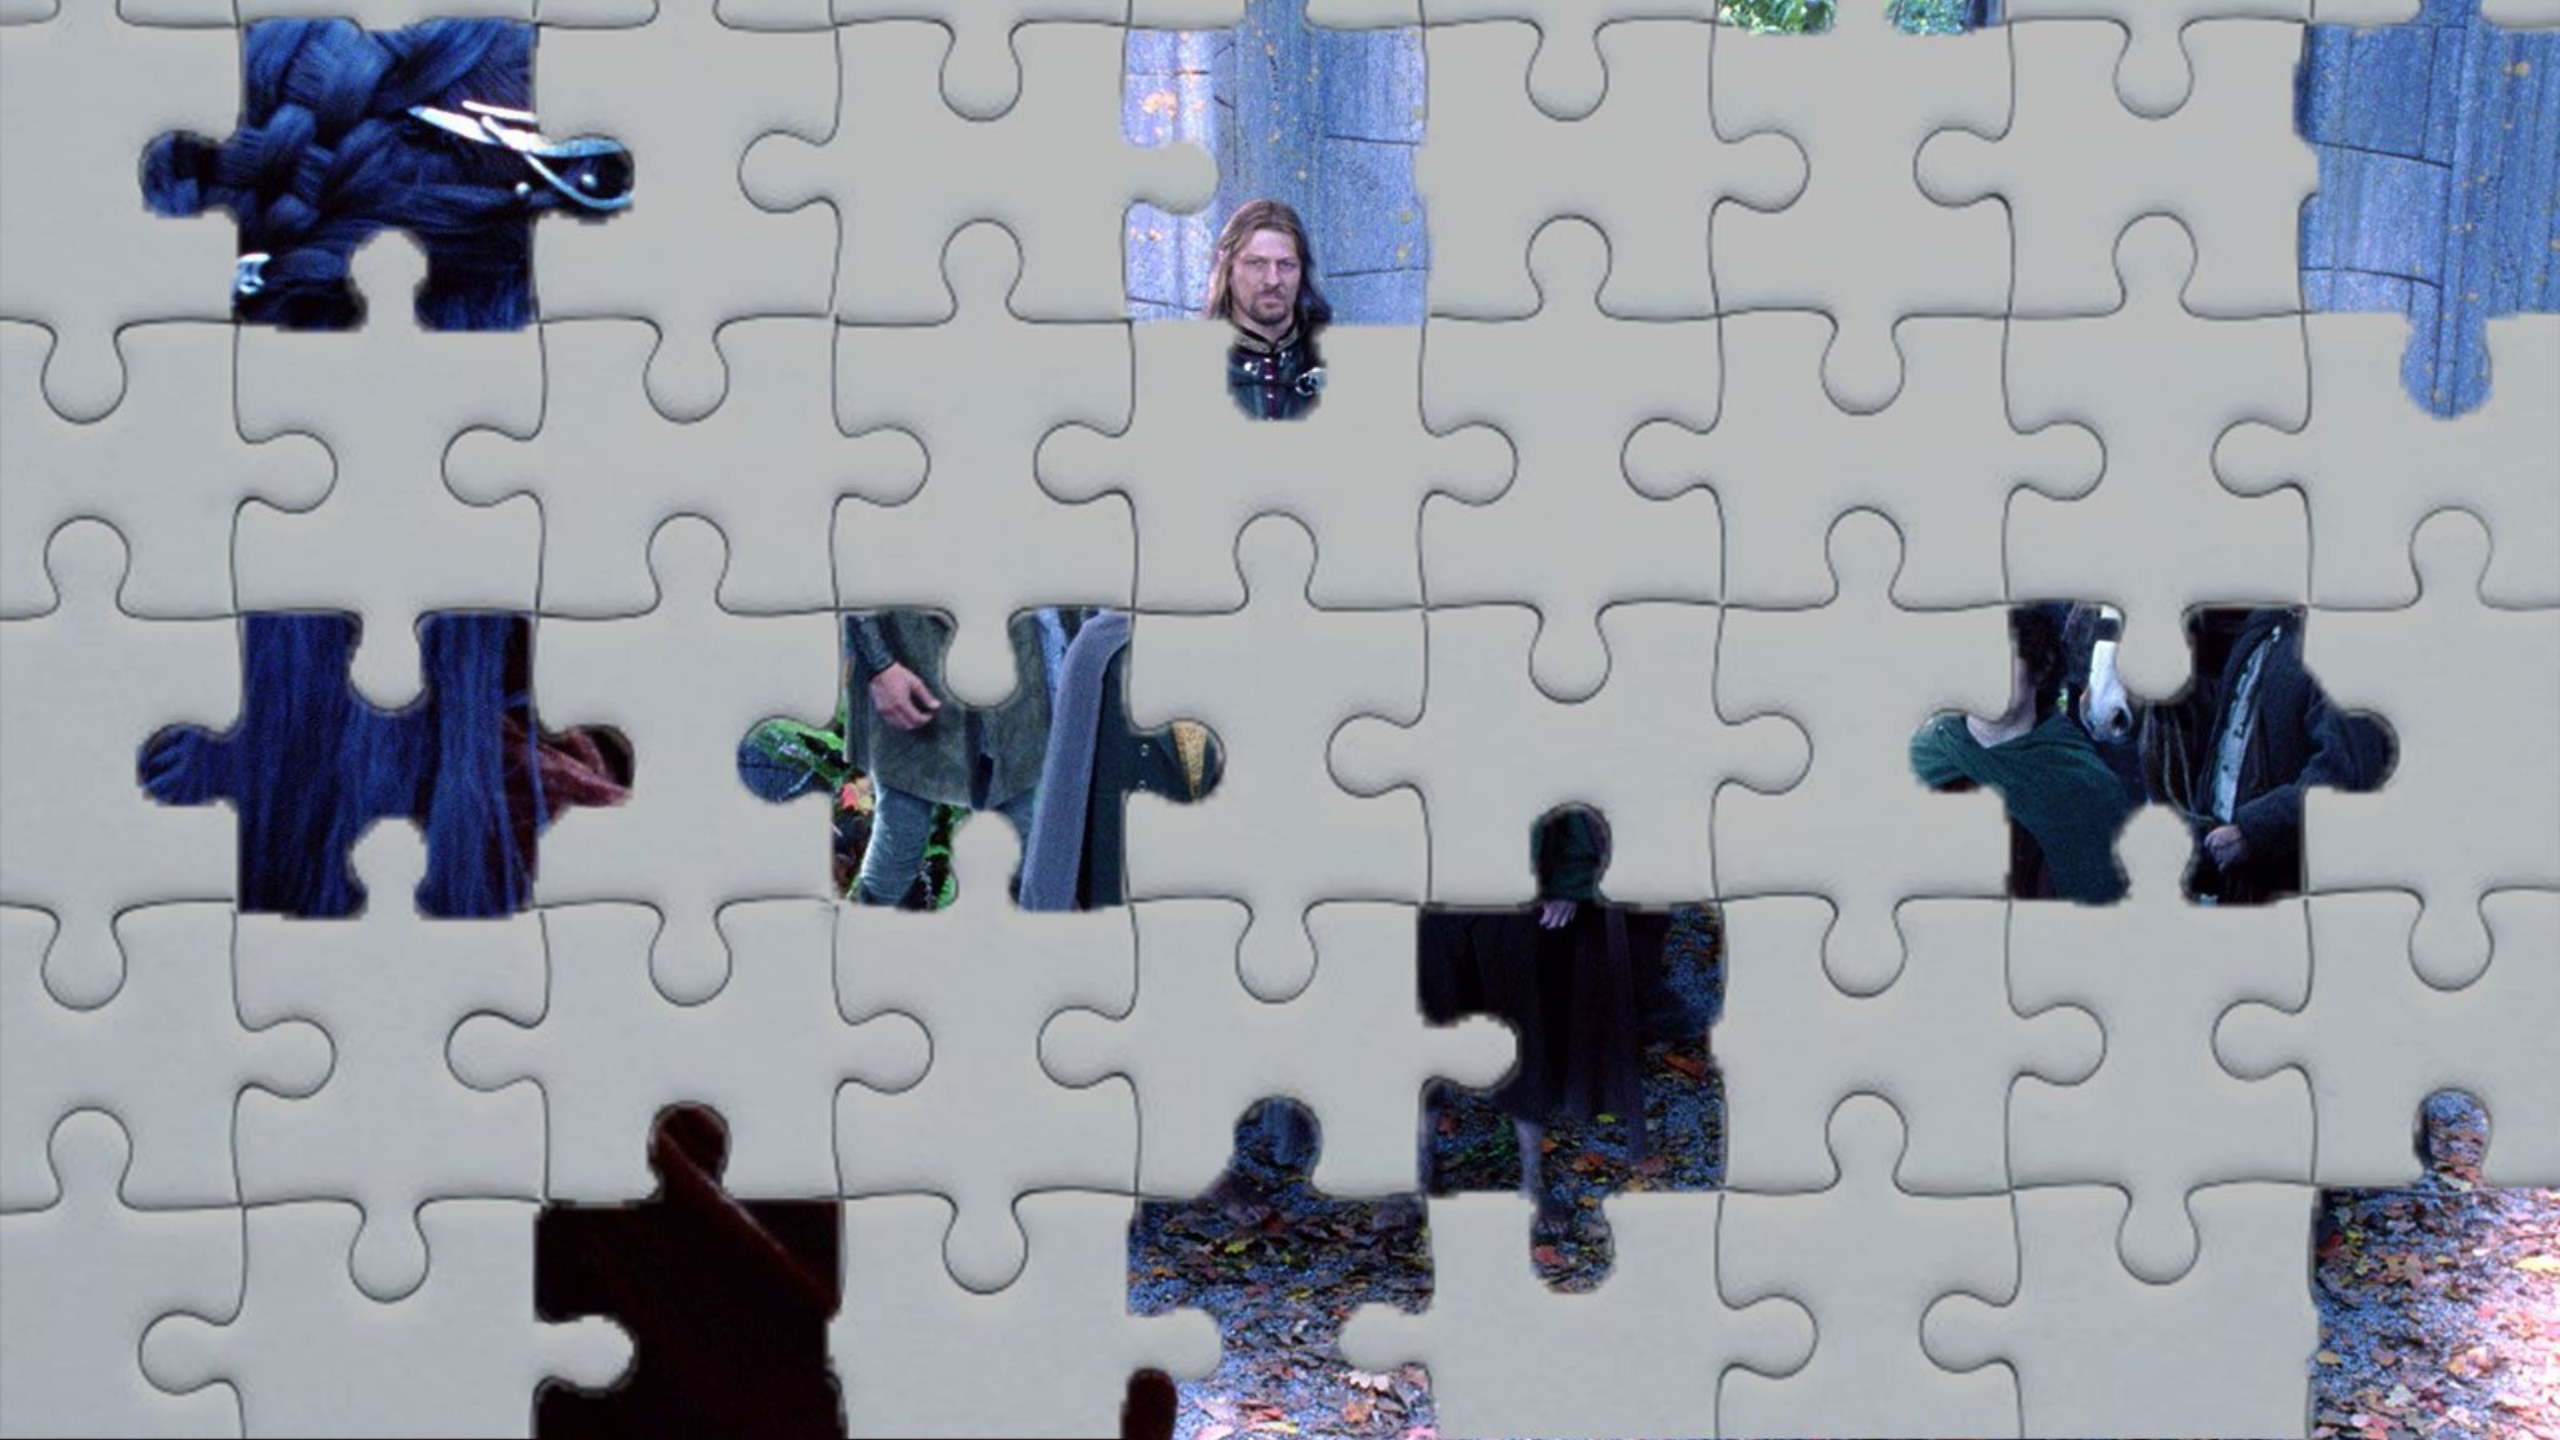

A young man with brown hair and blue eyes, wearing the iconic red and blue Spider-Man suit, stands in a room. He is looking off to the side with a serious expression. To his left is a window with several panes, some of which are broken or missing. The background shows a brick building with many windows, suggesting an urban setting. The lighting is natural, coming from the window.

**ЧЕЛОВЕК-ПАУК 2002**

**ЖЕЛЕЗНЫЙ-ЧЕЛОВЕК**

**НАЧАЛО 2010**

**ХАЛК 2003**

ФОРСАЖ 2001

ЧАС-ПИК 1998

ДЖОН-УИК 2014

ХЭНКОК 2008

A promotional image for the movie 'Mission: Impossible - Rogue Nation'. Tom Cruise is shown in a blue suit, climbing a grey metal wall with several circular holes. He is looking back over his shoulder with a determined expression. The background is a plain, light-colored wall.

# ПИРАТЫ КАРИБСКОГО МОРЯ

ТЕРМИНАТОР 1991

**ТИТАНИК**  
**1997**