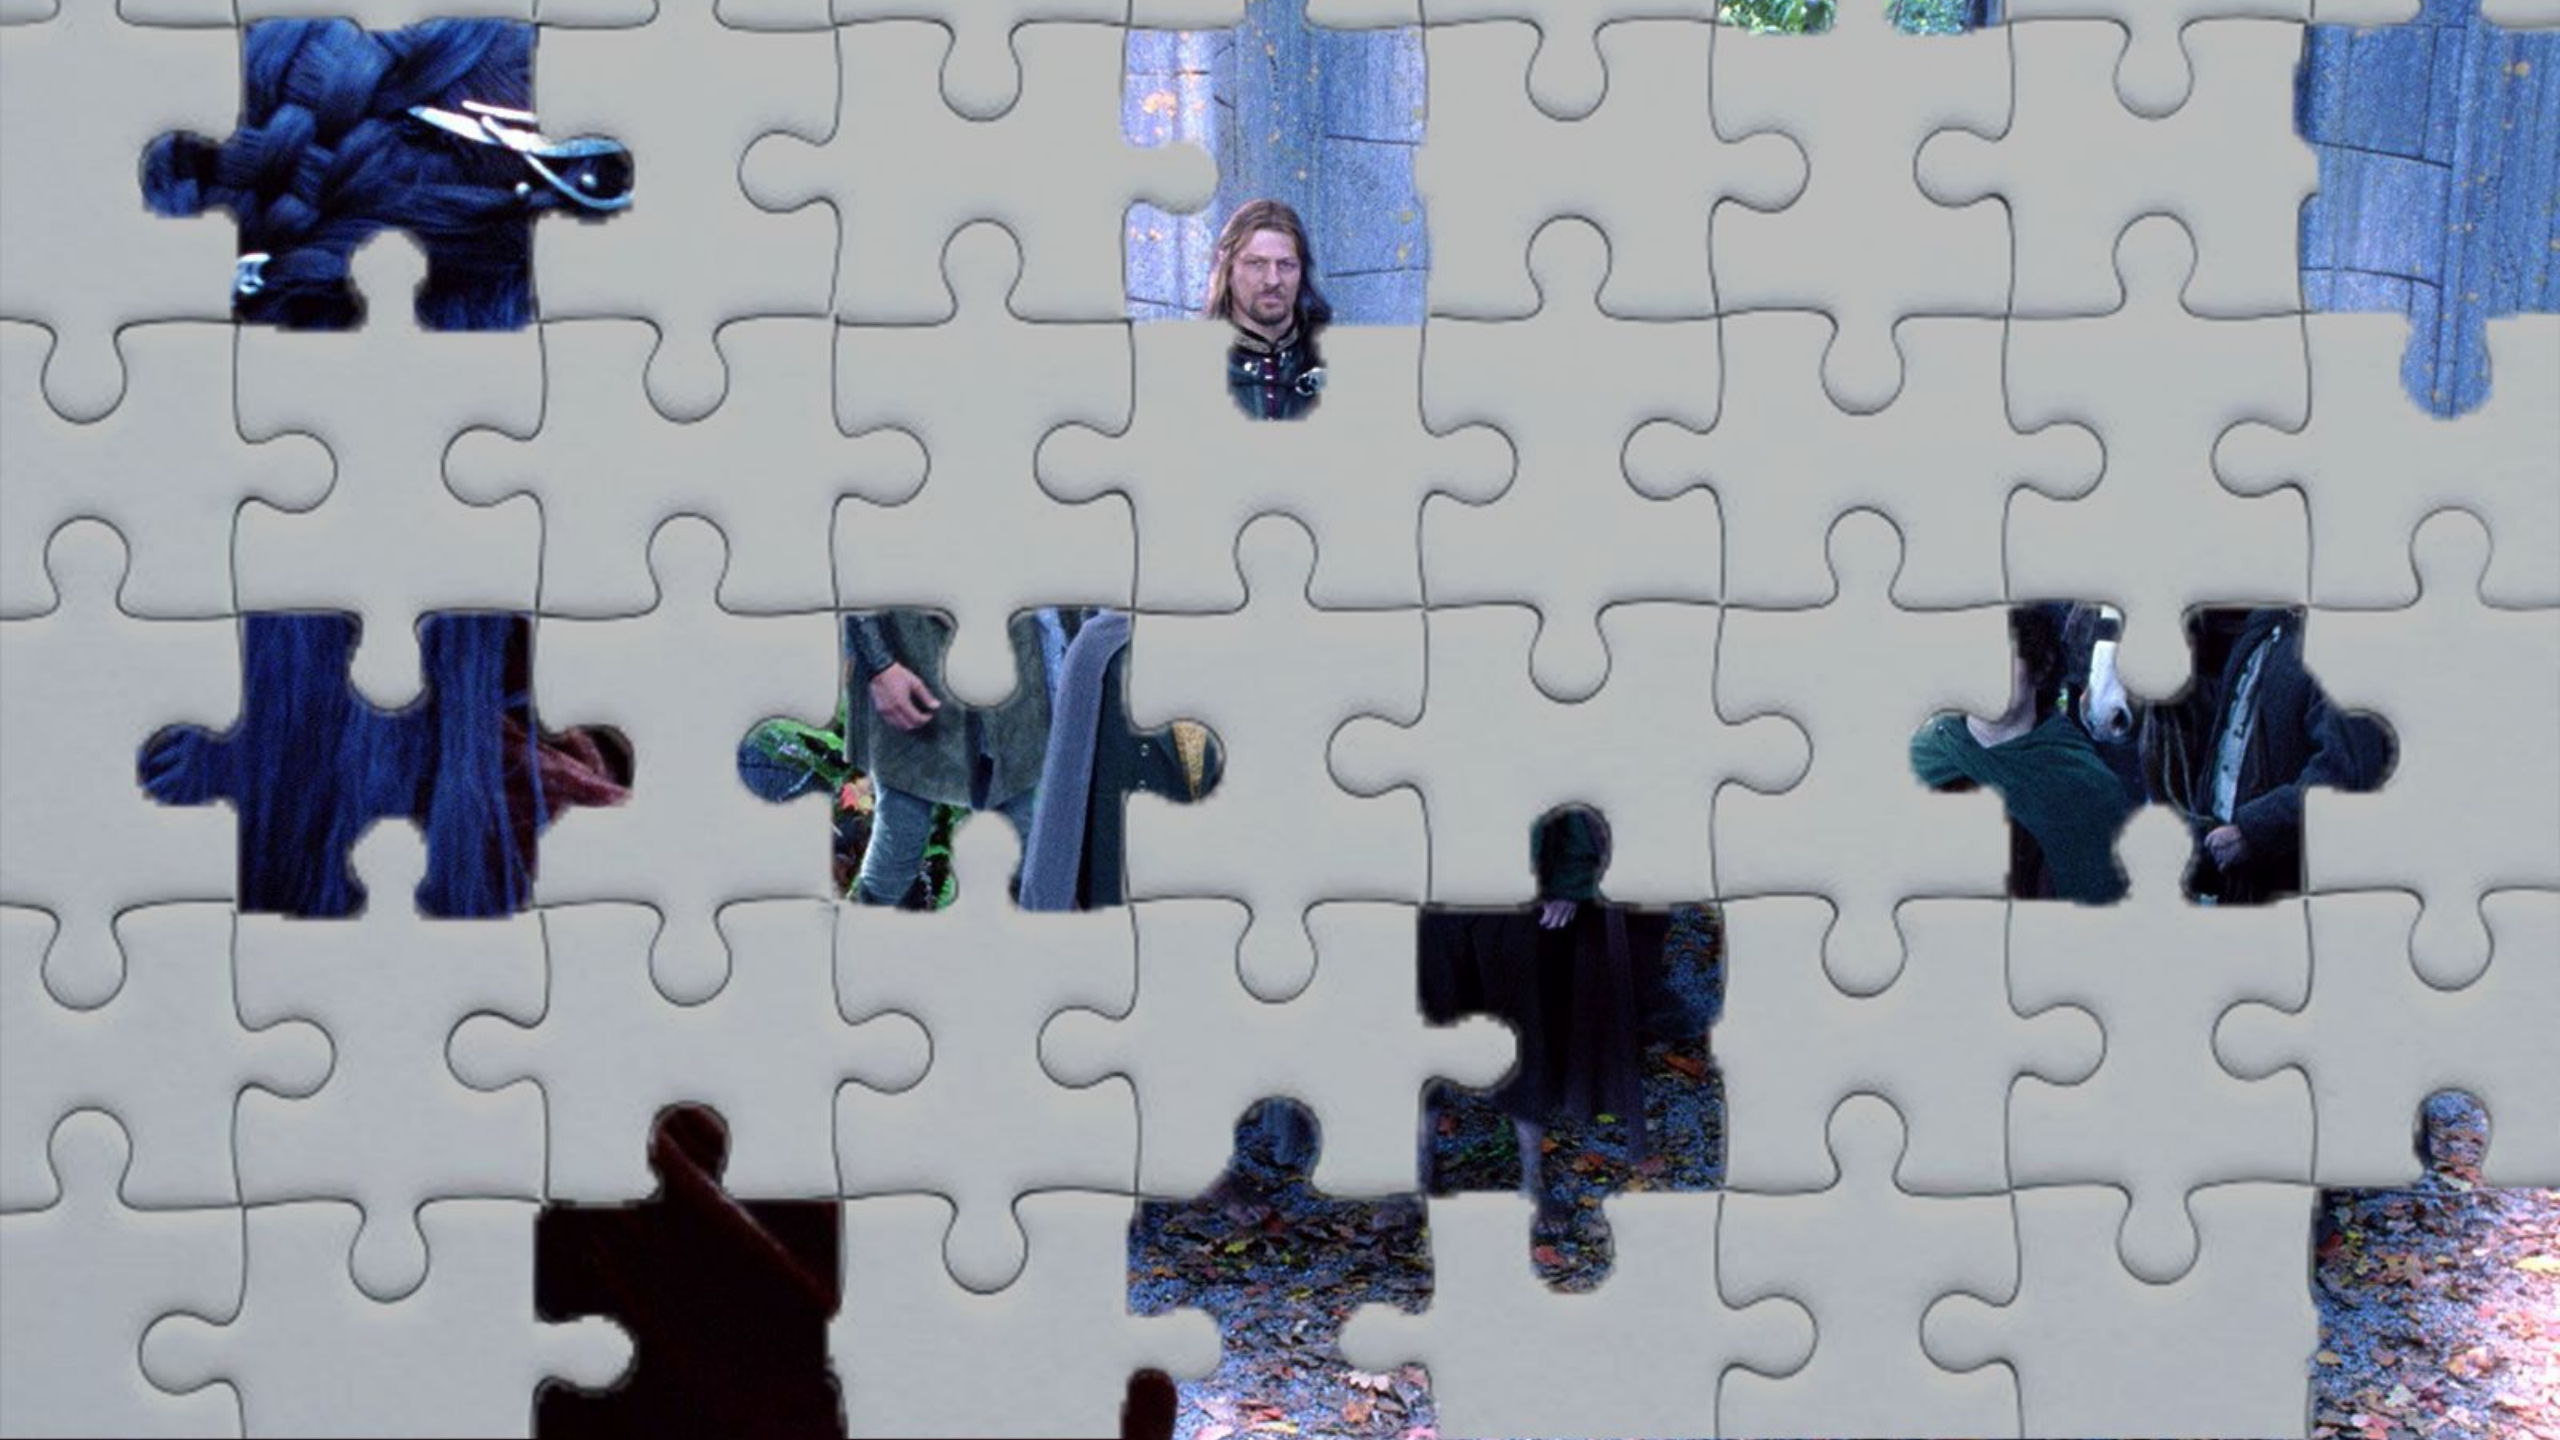

A young man with brown hair and blue eyes, wearing the iconic red and blue Spider-Man suit, stands in a window. He is looking off to the side with a serious expression. The window has several panes, and the background shows a brick building with many windows.

ЧЕЛОВЕК-ПАУК 2002

ЖЕЛЕЗНЫЙ-ЧЕЛОВЕК

НАЧАЛО 2010

ХАЛК 2003

ФОРСАЖ 2001

ЧАС-ПИК 1998

ДЖОН-УИК 2014

ХЭНКОК 2008

A promotional image for the movie 'Mission: Impossible - Rogue Nation'. Tom Cruise is shown in a blue suit, climbing a grey metal wall with several circular holes. He is looking back over his shoulder with a determined expression. The background is a plain, light-colored wall.

МИССИЯ НЕВЫПОЛНИМА

2015

ПОСЛЕДНИЙ САМУРАЙ

ПИРАТЫ КАРИБСКОГО МОРЯ

ТЕРМИНАТОР 1991

ТИТАНИК
1997

ВЛАСТЕЛИН КОЛЕЦ

2001