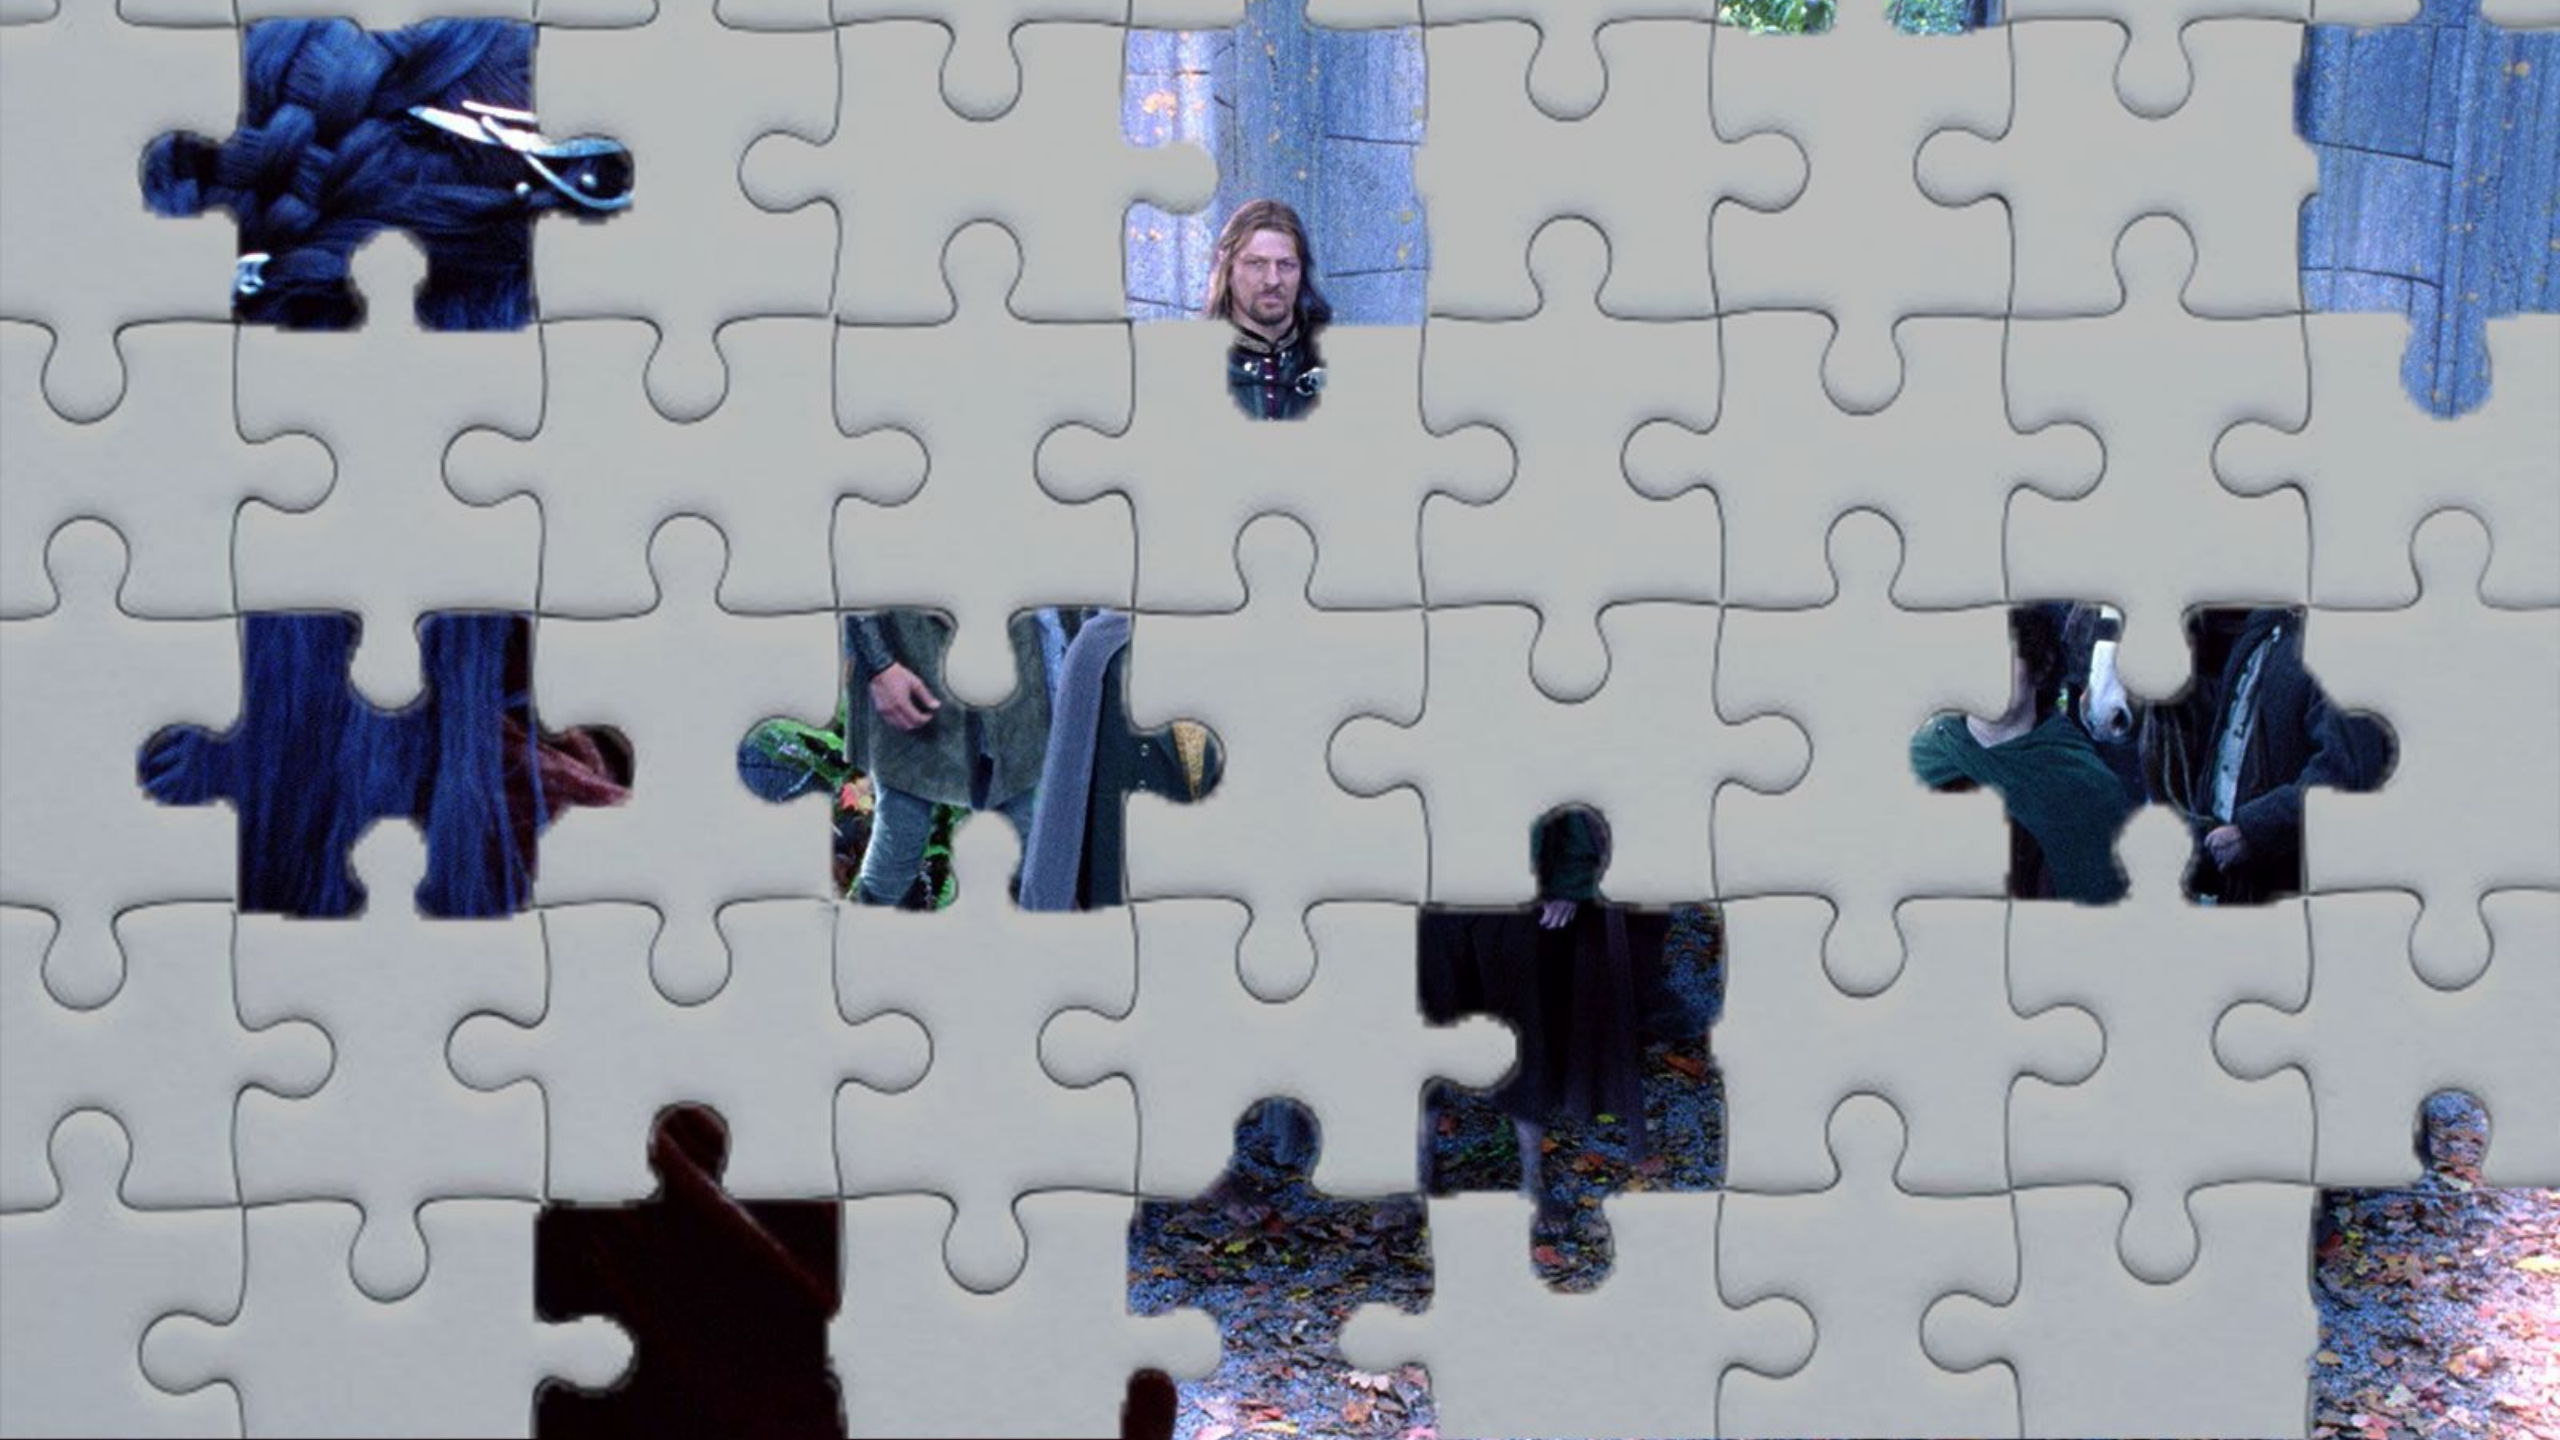

A young man with brown hair and blue eyes, wearing the iconic red and blue Spider-Man suit, stands in a room. He is looking off to the side with a serious expression. To his left is a window with several panes, some of which are broken or missing. The background shows a brick building with many windows, suggesting an urban setting. The lighting is natural, coming from the window.

ЧЕЛОВЕК-ПАУК 2002

ЖЕЛЕЗНЫЙ-ЧЕЛОВЕК

НАЧАЛО 2010

ХАЛК 2003

ФОРСАЖ 2001

ЧАС-ПИК 1998

ДЖОН-УИК 2014

ХЭНКОК 2008

A promotional image for the movie 'Mission: Impossible - Rogue Nation'. Tom Cruise is shown in a blue suit, climbing a grey metal wall with several circular holes. He is looking upwards and to the right with a determined expression. The background is a plain, light-colored wall.

МИССИЯ НЕВЫПОЛНИМА

2015

ПОСЛЕДНИЙ САМУРАЙ

ПИРАТЫ КАРИБСКОГО МОРЯ

ТЕРМИНАТОР 1991

ТИТАНИК
1997

ВЛАСТЕЛИН КОЛЕЦ

2001