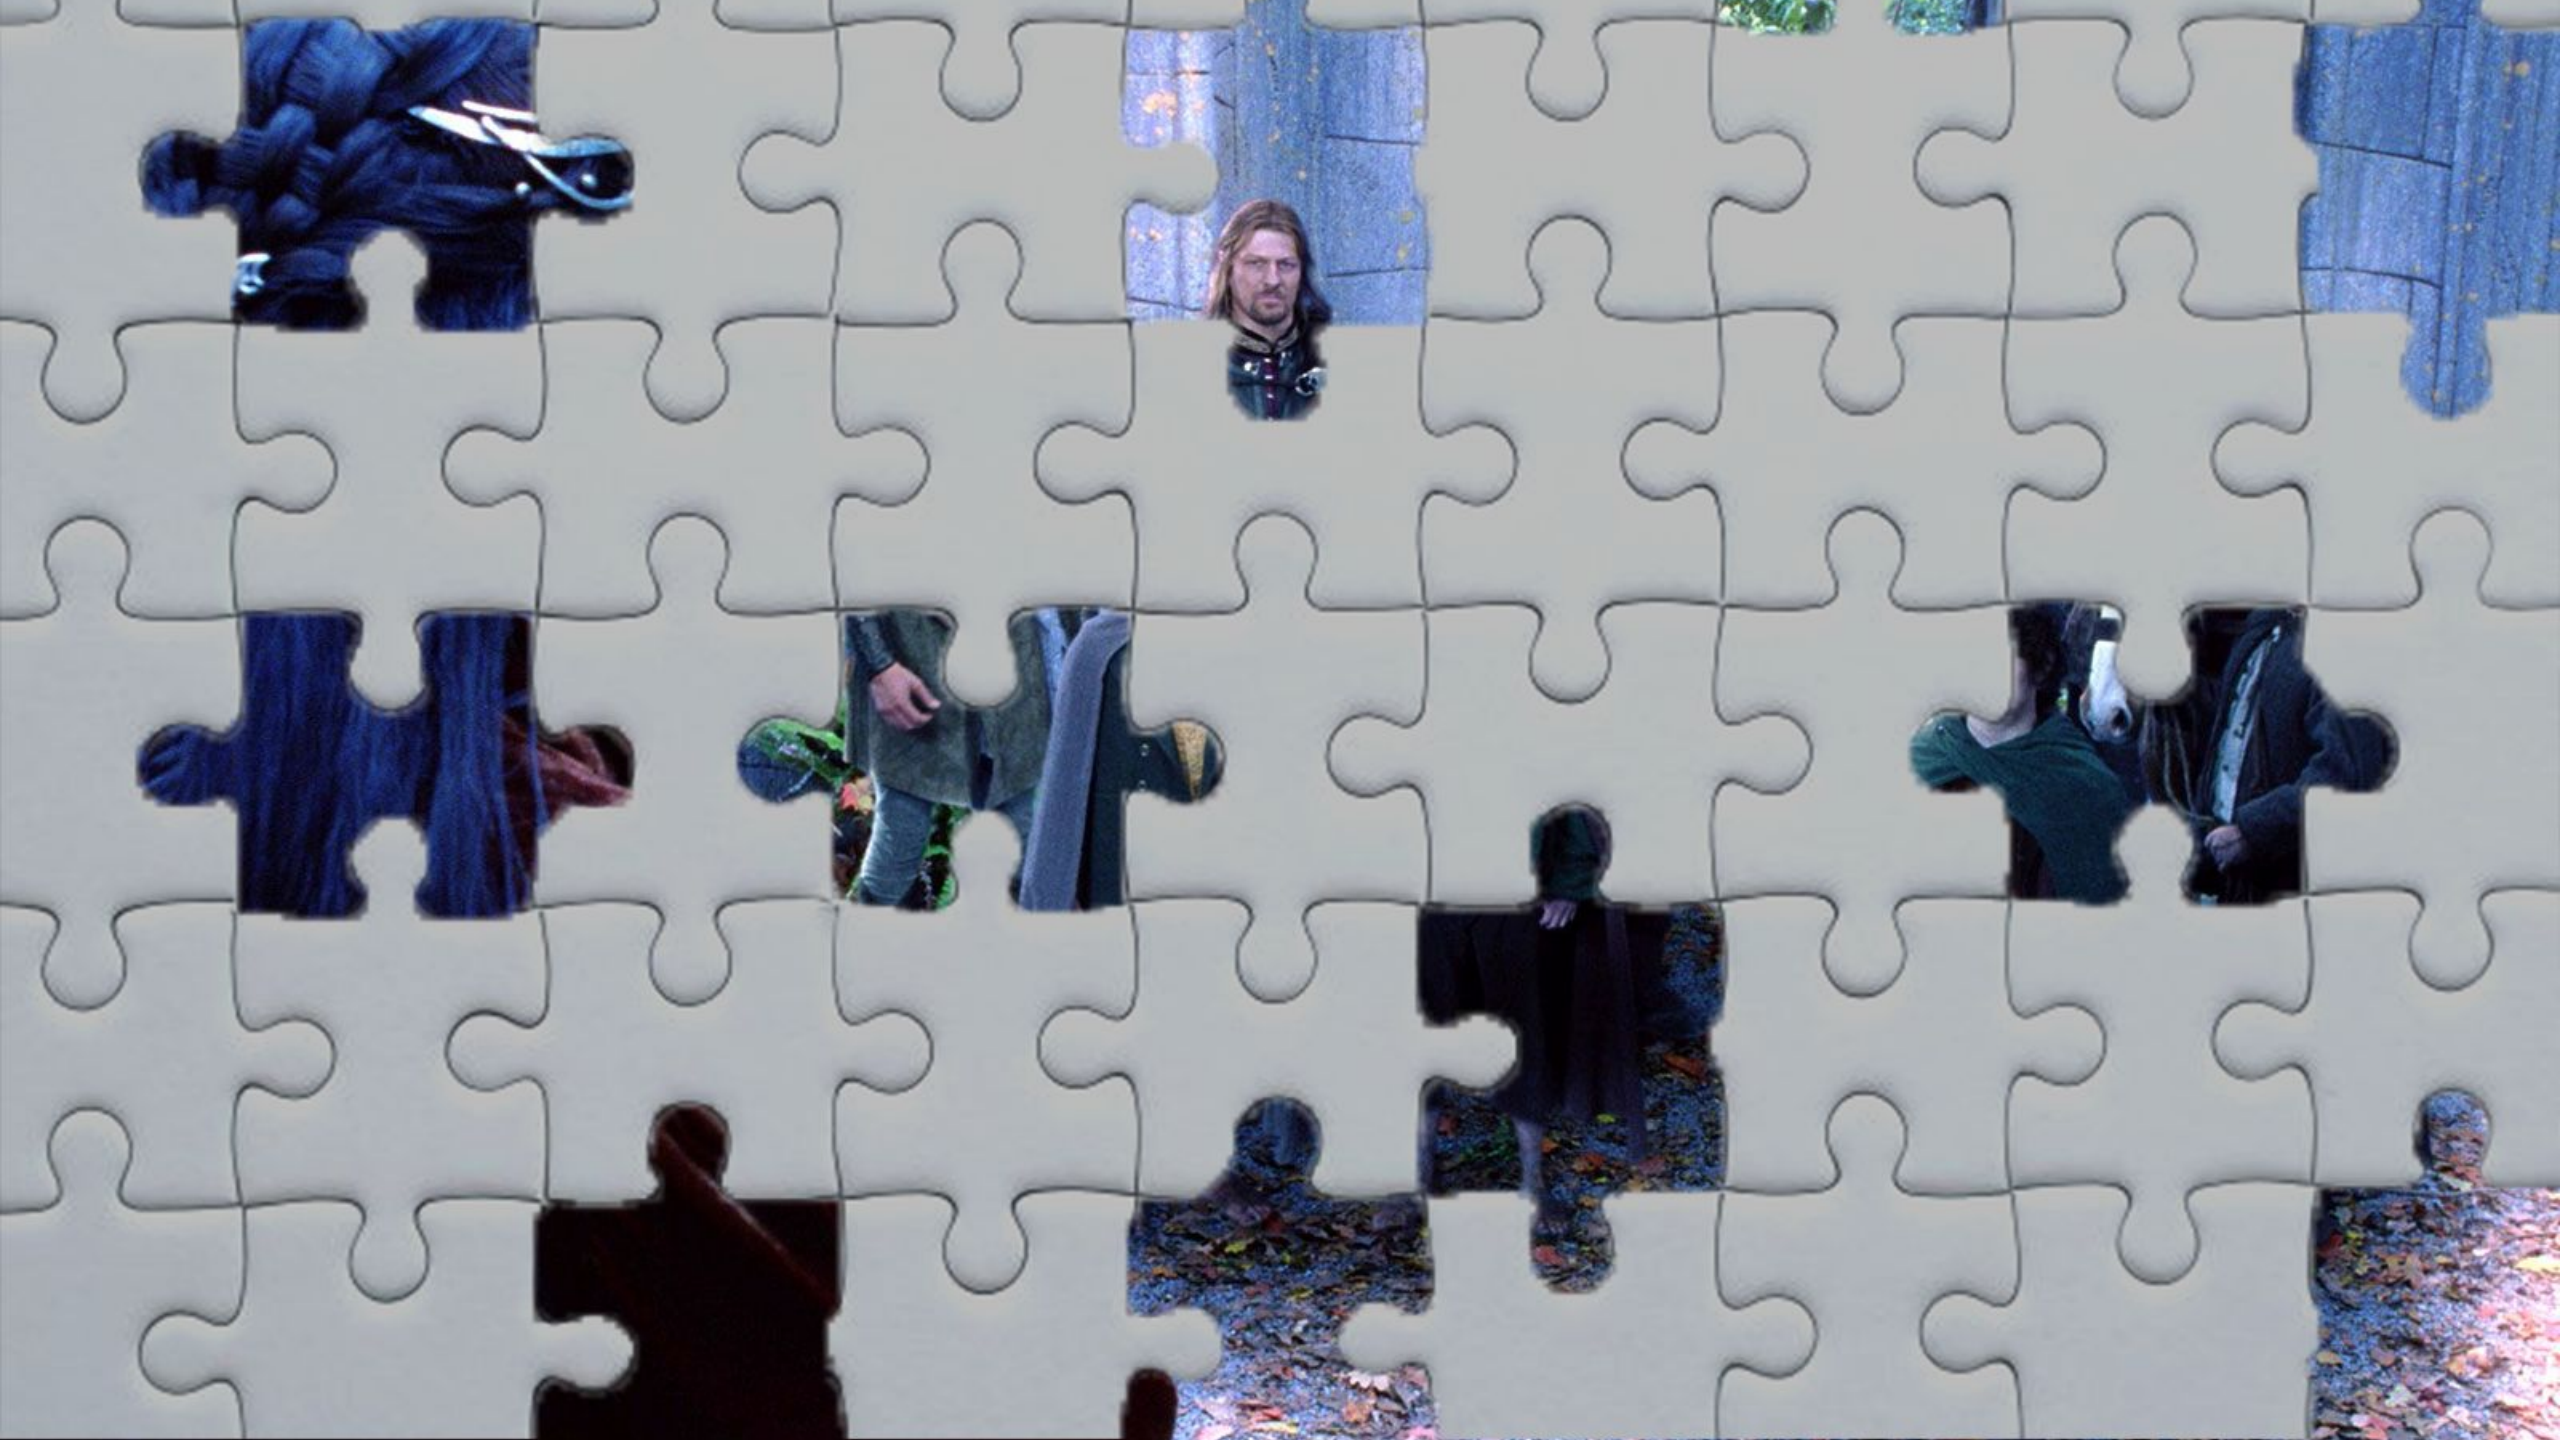

A young man with brown hair and blue eyes, wearing the iconic red and blue Spider-Man suit, stands in a room. He is looking off to the side with a serious expression. The background shows a window with multiple panes and a brick building outside. The lighting is soft, highlighting the texture of the suit and the man's features.

ЧЕЛОВЕК-ПАУК 2002

ЖЕЛЕЗНЫЙ-ЧЕЛОВЕК

НАЧАЛО 2010

ХАЛК 2003

ФОРСАЖ 2001

ЧАС-ПИК 1998

ДЖОН-УИК 2014

ХЭНКОК 2008

A promotional image for the movie 'Mission: Impossible - Rogue Nation'. Tom Cruise is shown in a blue suit, climbing a grey metal wall with several circular holes. He is looking back over his shoulder with a determined expression. The background is a plain, light-colored wall.

МИССИЯ НЕВЫПОЛНИМА

2015

ПОСЛЕДНИЙ САМУРАЙ

ПИРАТЫ КАРИБСКОГО МОРЯ

ТЕРМИНАТОР 1991

ТИТАНИК
1997

ВЛАСТЕЛИН КОЛЕЦ

2001