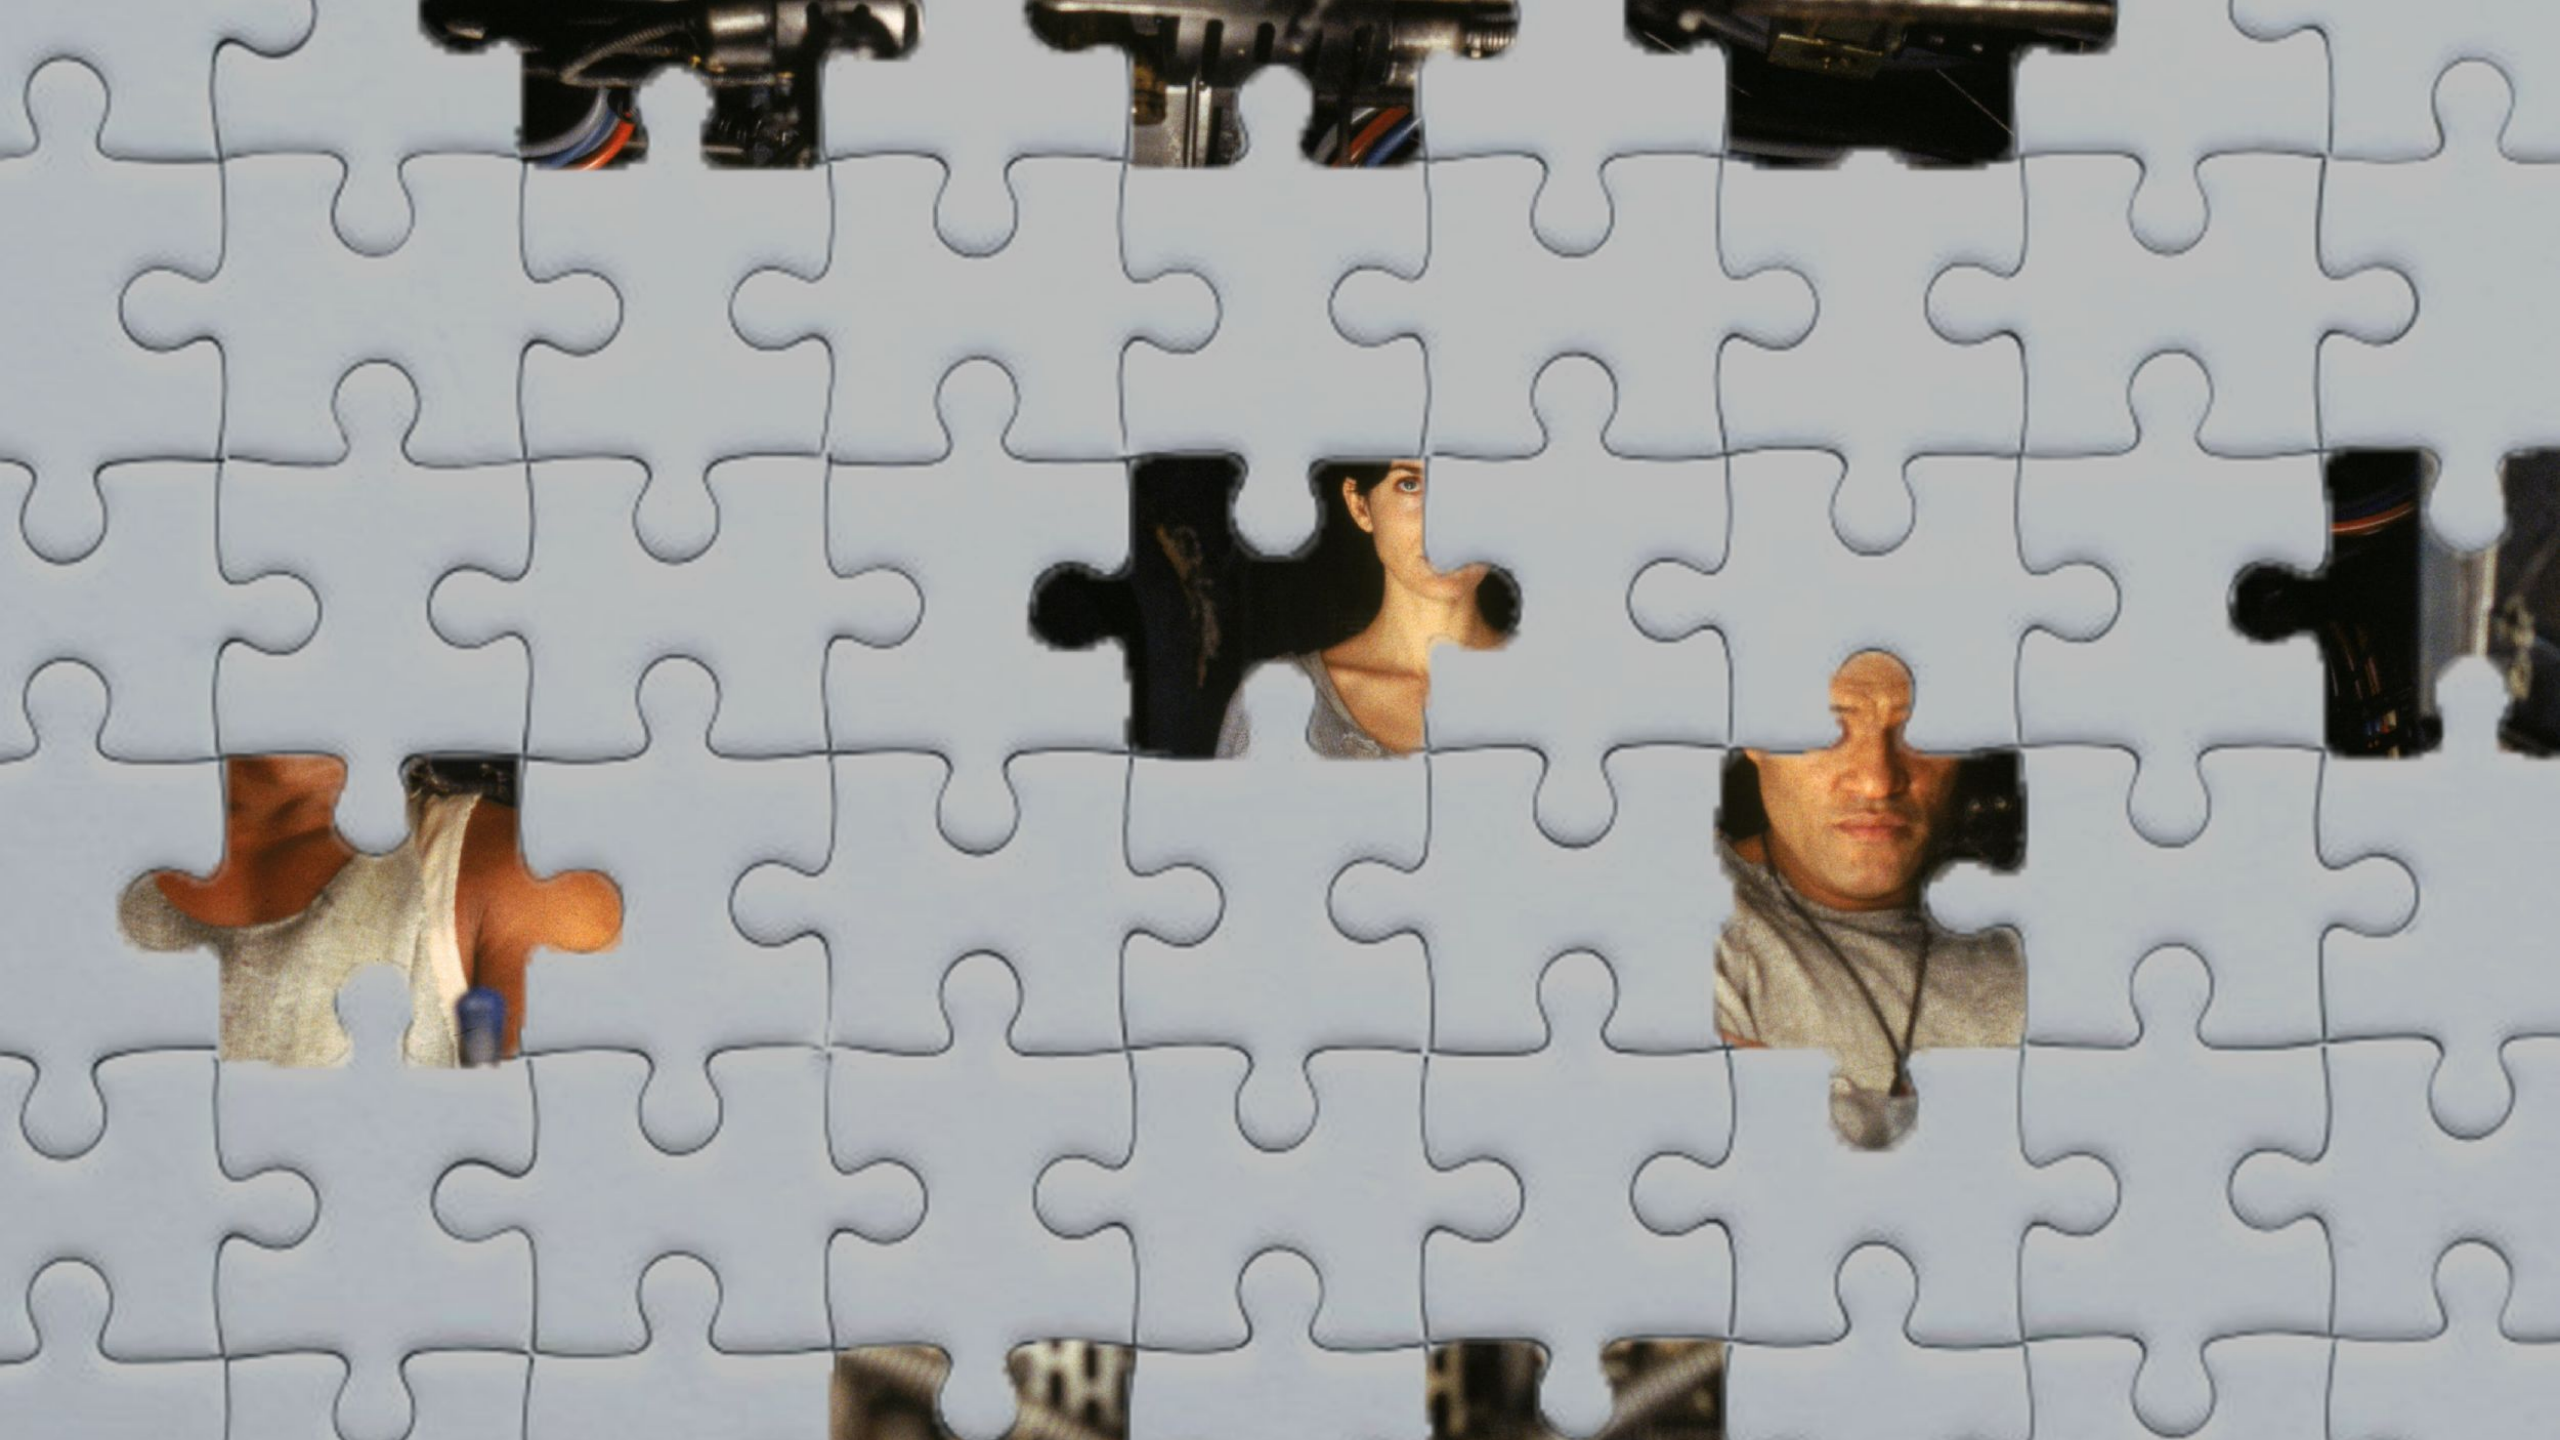

A young man with brown hair and blue eyes, wearing the iconic red and blue Spider-Man suit, stands in a room. He is looking off to the side with a serious expression. To his left is a window with several panes, some of which are broken or missing. The background shows a brick building with many windows, suggesting an urban setting. The lighting is natural, coming from the window.

ЧЕЛОВЕК-ПАУК 2002

ЖЕЛЕЗНЫЙ-ЧЕЛОВЕК

НАЧАЛО 2010

ХАЛК 2003

ФОРСАЖ 2001

ЧАС-ПИК 1998

ДЖОН-УИК 2014

ХЭНКОК 2008

A promotional image for the movie 'Mission: Impossible - Rogue Nation'. Tom Cruise is shown in a blue suit, climbing a grey metal wall with several circular holes. He is looking upwards and to the right with a determined expression. The background is a plain, light-colored wall.

МИССИЯ НЕВЫПОЛНИМА

2015

ПОСЛЕДНИЙ САМУРАЙ

ПИРАТЫ КАРИБСКОГО МОРЯ

ТЕРМИНАТОР 1991

ТИТАНИК
1997

ВЛАСТЕЛИН КОЛЕЦ

2001