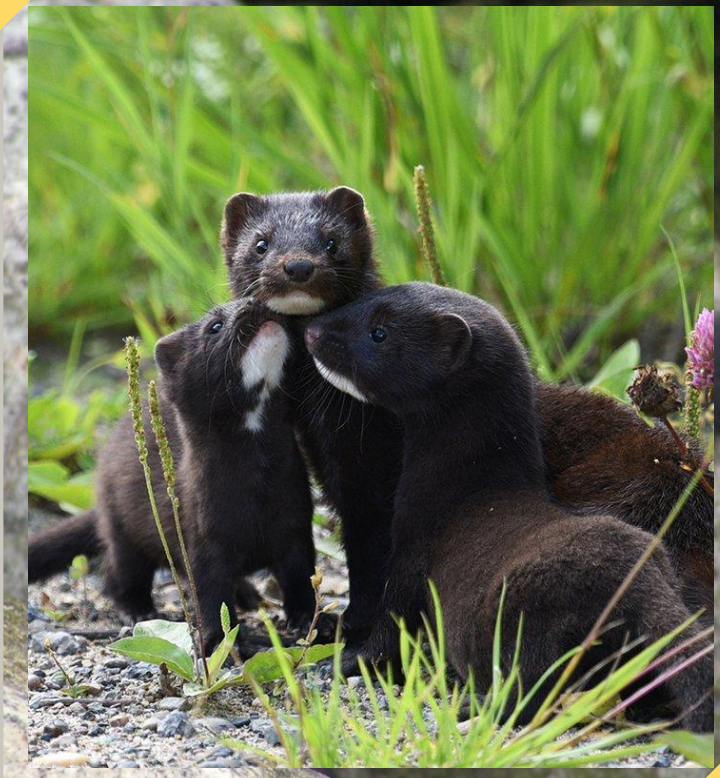

14

They do not get together in groups, they live separately from each other.

15

Settle in the valleys and banks of deep forest rivers, banks of streams, lakes, ponds, swamps, floodplain thickets of shrubs and reeds. The species is listed in the Red book of the Ryazan region with the status "Endangered".