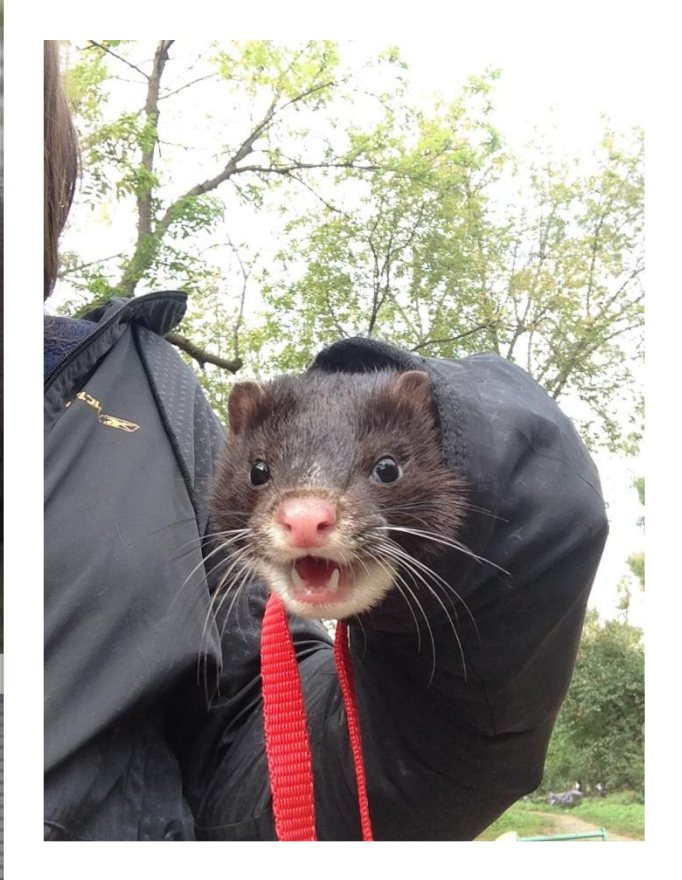

A dense forest of evergreen trees, likely spruce or fir, with a wooden boardwalk leading through the center. The trees are lush green, and the boardwalk is made of light-colored wooden planks. The overall scene is a natural, forested environment.

# European mink

Prepared by Pankova Irina  
BIOLOGY, 5902

1

The European mink is a predatory animal of the marten family

2

In many habitats, it has long been considered an extinct animal

They're so cute

3

The mink is listed in the Red book as an endangered species

4

The European mink is a fairly small animal

**5** The body is elongated, the limbs are short

**6** The tail is not fluffy with a length of 10-15 cm

**7** Mink fur is especially valuable

**8** The range covers forest, less often forest-steppe natural zones.

9

Minks are nocturnal predators that are most comfortable at dusk

10

Minks are carnivores, which means they eat meat. Mice, rabbits, fish, crayfish, snakes, frogs, and waterfowl are part of their diet