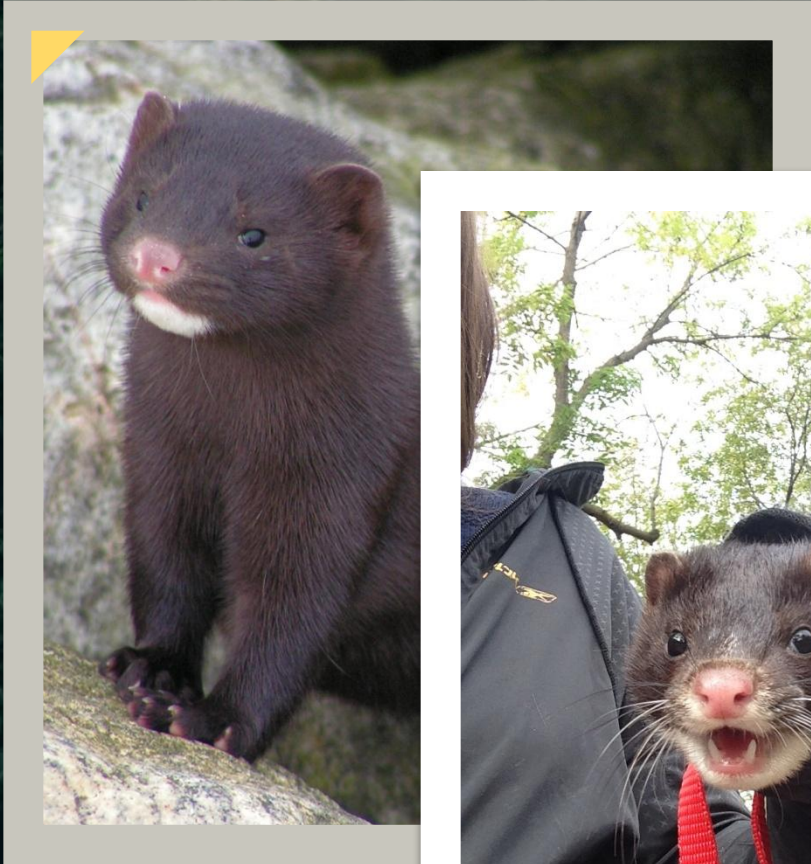

A dense forest of evergreen trees, likely spruce or fir, with a wooden boardwalk leading through the center. The trees are lush green, and the boardwalk is made of light-colored wooden planks. The overall scene is a natural, forested environment.

# European mink

Prepared by Pankova Irina  
BIOLOGY, 5902

1

The European mink is a predatory animal of the marten family

2

In many habitats, it has long been considered an extinct animal

They're so cute

3

The mink is listed in the Red book as an endangered species

4

The European mink is a fairly small animal

**5** The body is elongated, the limbs are short

**6** The tail is not fluffy with a length of 10-15 cm

**7** Mink fur is especially valuable

**8** The range covers forest, less often forest-steppe natural zones.

9

Minks are nocturnal predators that are most comfortable at dusk

10

Minks are carnivores, which means they eat meat. Mice, rabbits, fish, crayfish, snakes, frogs, and waterfowl are part of their diet