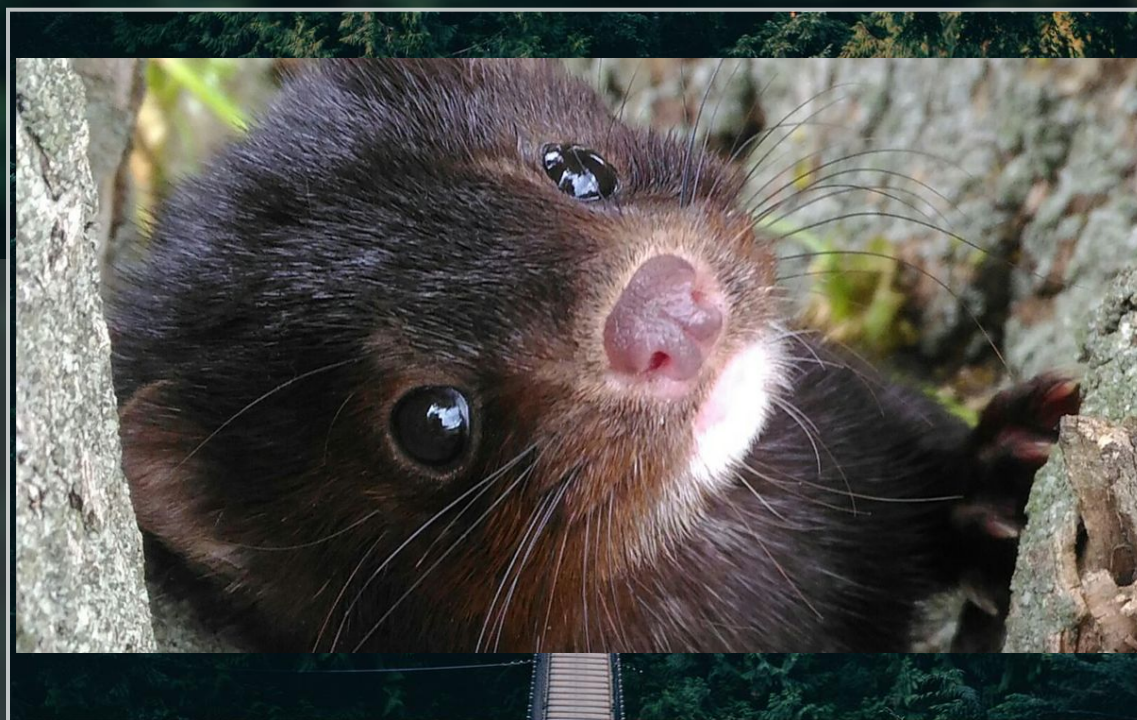

A dense forest of evergreen trees, likely spruce or fir, with a wooden boardwalk leading through the center. The trees are lush green, and the boardwalk is made of light-colored wooden planks. The overall scene is a natural, forested environment.

# European mink

Prepared by Pankova Irina  
BIOLOGY, 5902

1

The European mink is a predatory animal of the marten family

2

In many habitats, it has long been considered an extinct animal

They're so cute

3

The mink is listed in the Red book as an endangered species

4

The European mink is a fairly small animal

**5** The body is elongated, the limbs are short

**6** The tail is not fluffy with a length of 10-15 cm

**7** Mink fur is especially valuable

**8** The range covers forest, less often forest-steppe natural zones.

9

Minks are nocturnal predators that are most comfortable at dusk

10

Minks are carnivores, which means they eat meat. Mice, rabbits, fish, crayfish, snakes, frogs, and waterfowl are part of their diet