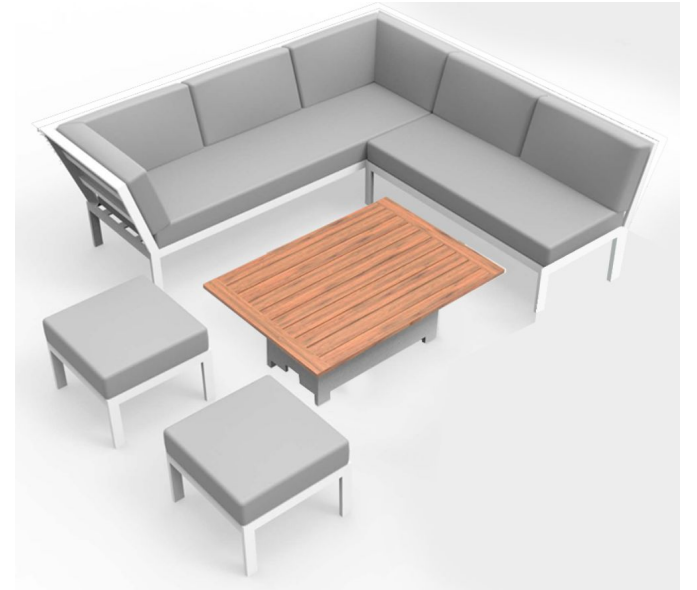

Coffee Table

Footstool

9201H
6 Seater corner dining/living set £1399
(5 seater , X1 Footstools, Coffee table)

NEW

9201T
7 Seater corner dining/living set
(inc. 5 seater, X2 Footstools, Lift up table)

NEW

*The new Marlow Sets are a combination of some existing Flow shapes listed below

9720H
4 Seater Dining Set

NEW

9721C
4 seater
Bar set

NEW

9720L
Corner Sofa set

NEW

9720M
Lounger

NEW

9720S
7 seater living/Dining corner Set

NEW

SP22 OUTDOOR – PORTO WHITE

9721D
Bench

NEW

9721C
4 Seater
Bar Set

NEW

9720L
Corner Sofa set

NEW

9720S

NEW

7 Seater living/Dining corner Set

SP22 OUTDOOR – MADEIRA

NEW

9511E
Madeira Bench

SP22 OUTDOOR – PARASOLS & BASES