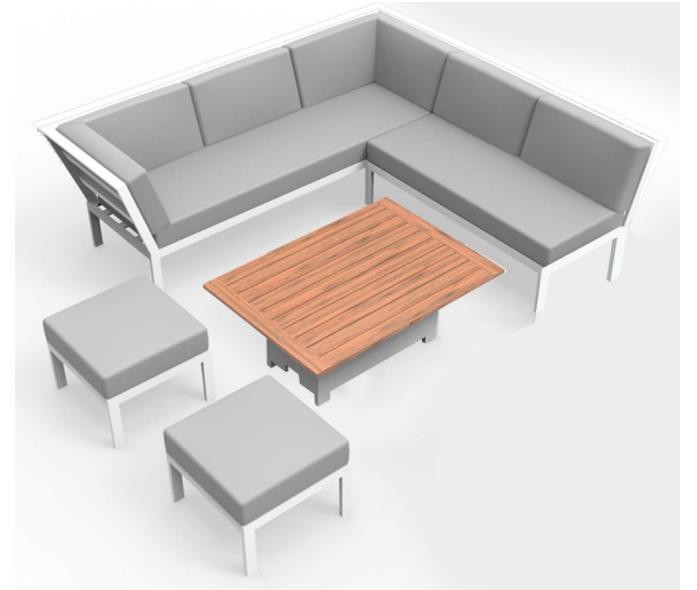

Coffee Table

Footstool

9201H
6 Seater corner dining/living set £1399
(5 seater , X1 Footstools, Coffee table)

NEW

9201T
7 Seater corner dining/living set
(inc. 5 seater, X2 Footstools, Lift up table)

NEW

*The new Marlow Sets are a combination of some existing Flow shapes listed below

9201J
Coffee Table

Footstool

9201N
Lift up Coffee/Dining Table

9201B
Armchair

9201C
Corner Sofa

SP22 OUTDOOR – PORTO GREY

9721D
Bench

NEW

NEW
9720H
4 Seater Dining Set

NEW
9721C
4 seater
Bar set

NEW 9720L
Corner Sofa set

NEW 9720M
Lounger

NEW 9720S
7 seater living/Dining corner Set

SP22 OUTDOOR – PORTO WHITE

9721D
Bench

NEW

9721C
4 Seater
Bar Set

NEW

9720L
Corner Sofa set

NEW

9720S

NEW

7 Seater living/Dining corner Set

SP22 OUTDOOR – MADEIRA