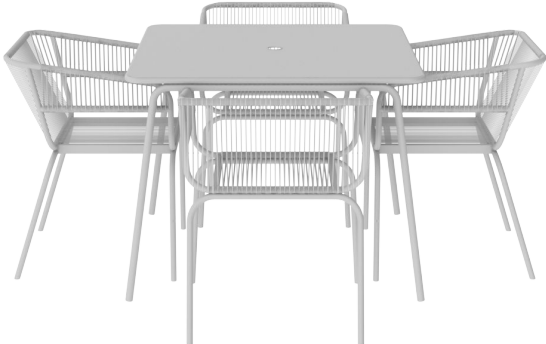

SP22 OUTDOOR – LOIS

LOFT

9652M, 9652F
Coffee table

9653D, 9653E
Nest of Tables

9651G, 9651S
Set of 2 chairs 9

9655N, 9655F, 9655E
2 seater Balcony/bistro set

96554G, 9655H, 9655D
4 seater dining set

SP22 OUTDOOR – MARLOW

Coffee Table

Footstool

9201H
6 Seater corner dining/living set £1399
(5 seater , X1 Footstools, Coffee table)

NEW

9201T
7 Seater corner dining/living set
(inc. 5 seater, X2 Footstools, Lift up table)

NEW

*The new Marlow Sets are a combination of some existing Flow shapes listed below

9201J
Coffee Table

Footstool

9201N
Lift up Coffee/Dining Table

9201B
Armchair

9201C
Corner Sofa

SP22 OUTDOOR – PORTO GREY

9721D
Bench

NEW

NEW
9720H
4 Seater Dining Set

NEW
9721C
4 seater
Bar set

NEW 9720L
Corner Sofa set

NEW 9720M
Lounger

NEW 9720S
7 seater living/Dining corner Set

SP22 OUTDOOR – PORTO WHITE

9721D
Bench

NEW