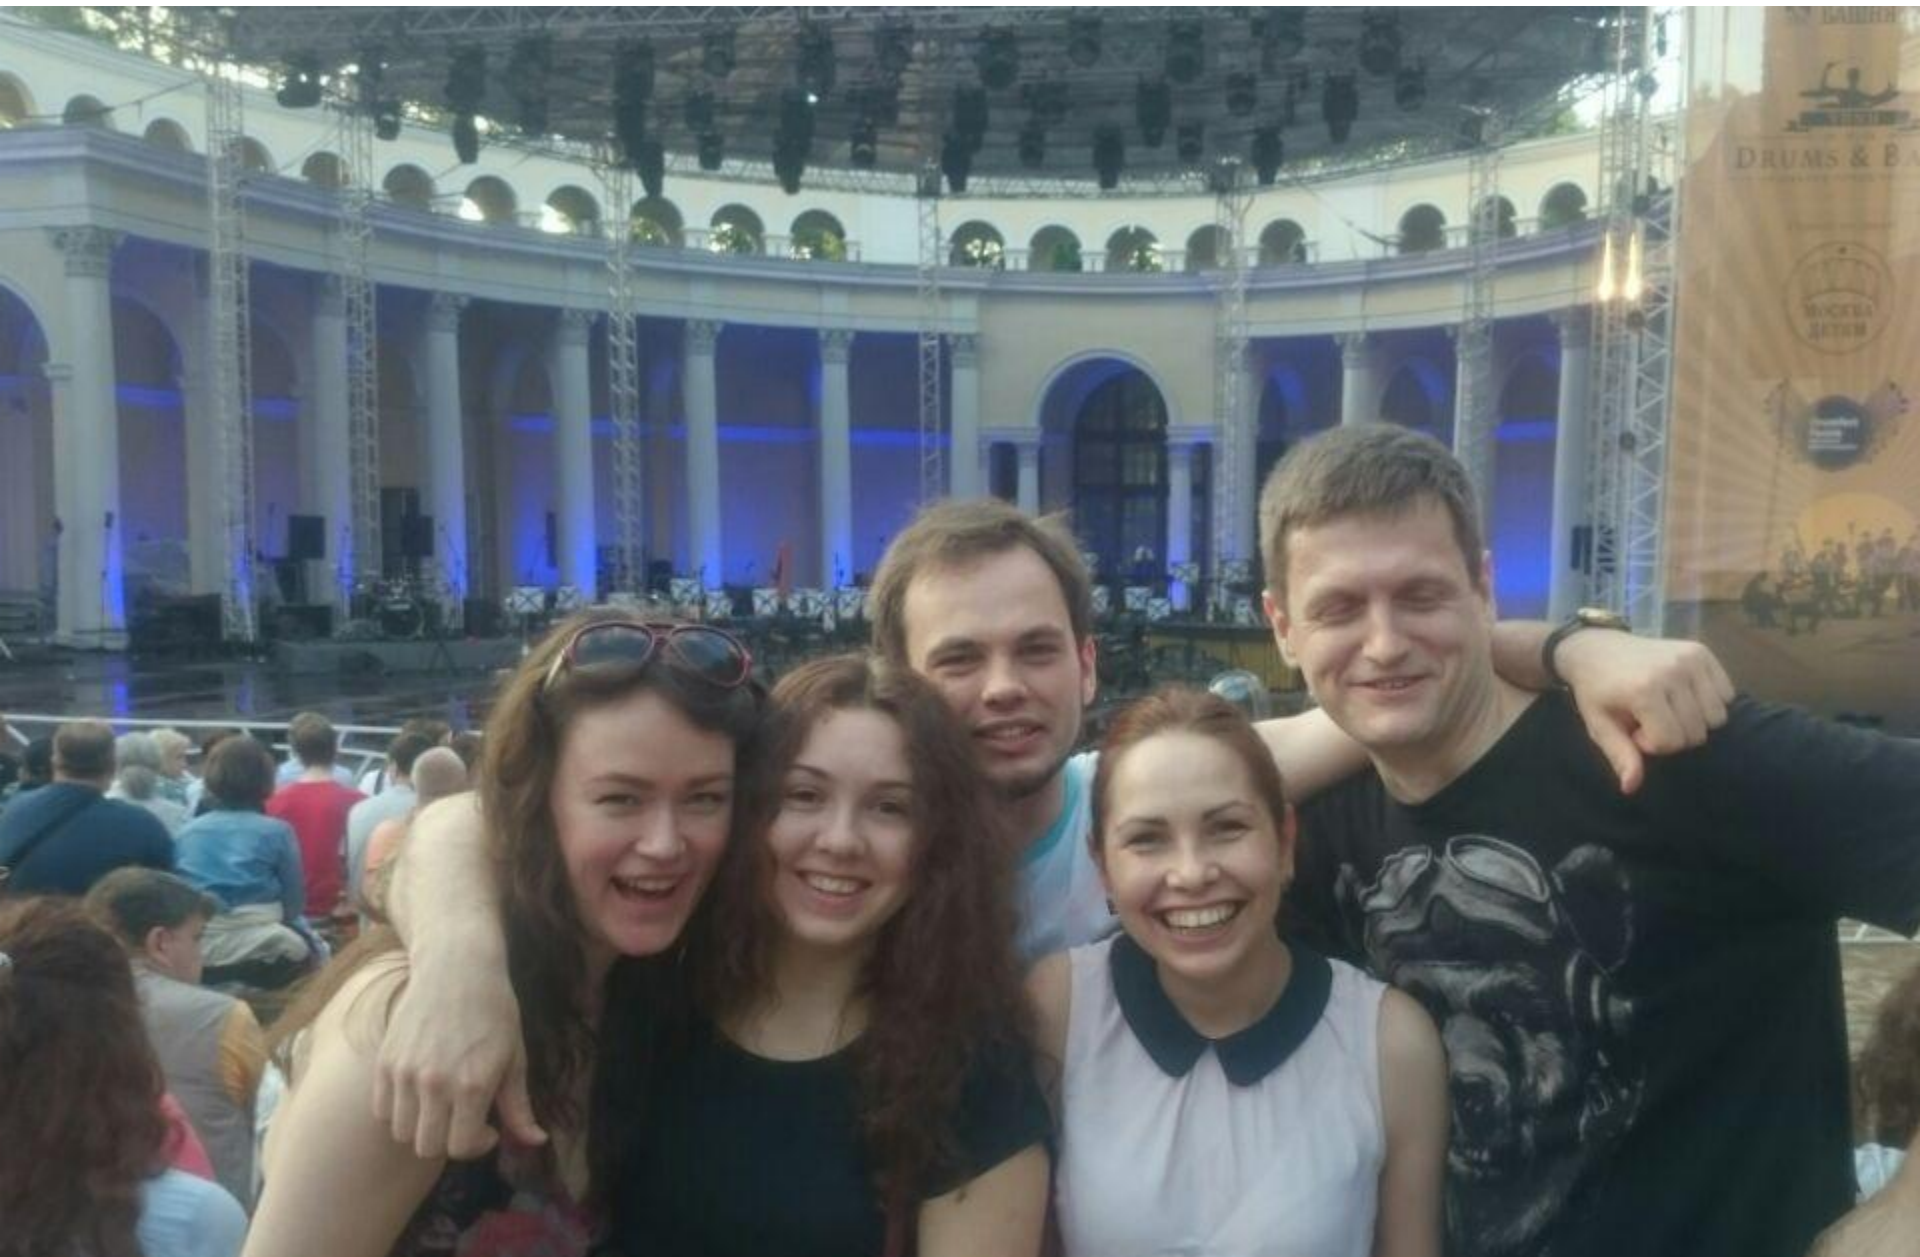

VKLYBE.TV
MOSCOW

A vertical photograph of the Milky Way galaxy, showing a dense band of stars and colorful nebulae stretching from the top to the bottom of the frame. The galaxy is centered against a dark, star-filled sky. In the foreground, the dark silhouettes of evergreen trees are visible on both the left and right sides, framing the central view of the galaxy. The overall scene is a serene night sky view.