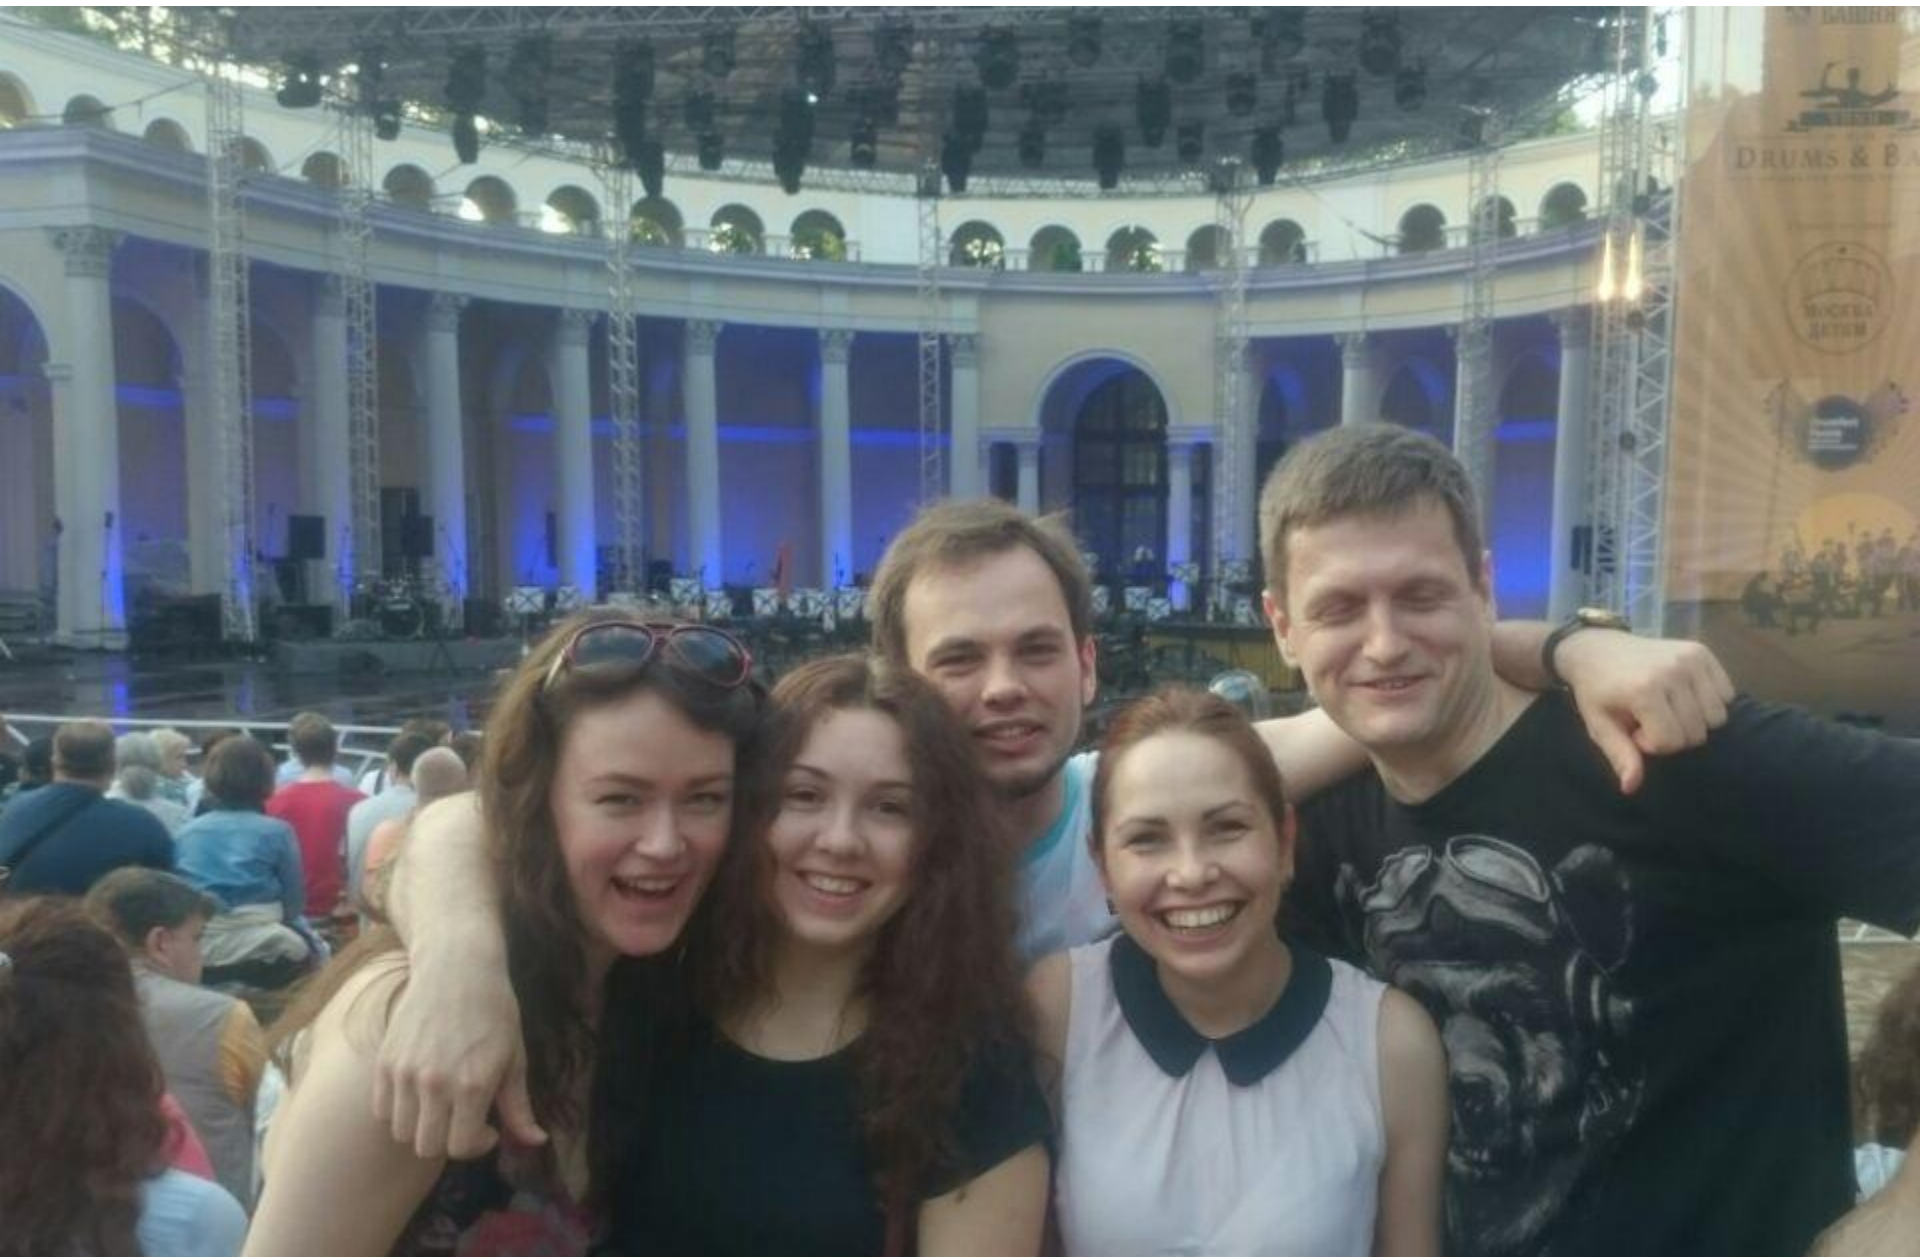

VKLYBE.TV
MOSCOW

A vertical photograph of the Milky Way galaxy, showing a dense band of stars and colorful nebulae (purple, pink, and yellow) stretching from the top to the bottom of the frame. The galaxy is centered against a dark, star-filled sky. In the foreground, the dark silhouettes of evergreen trees are visible on both the left and right sides, framing the central view of the galaxy.