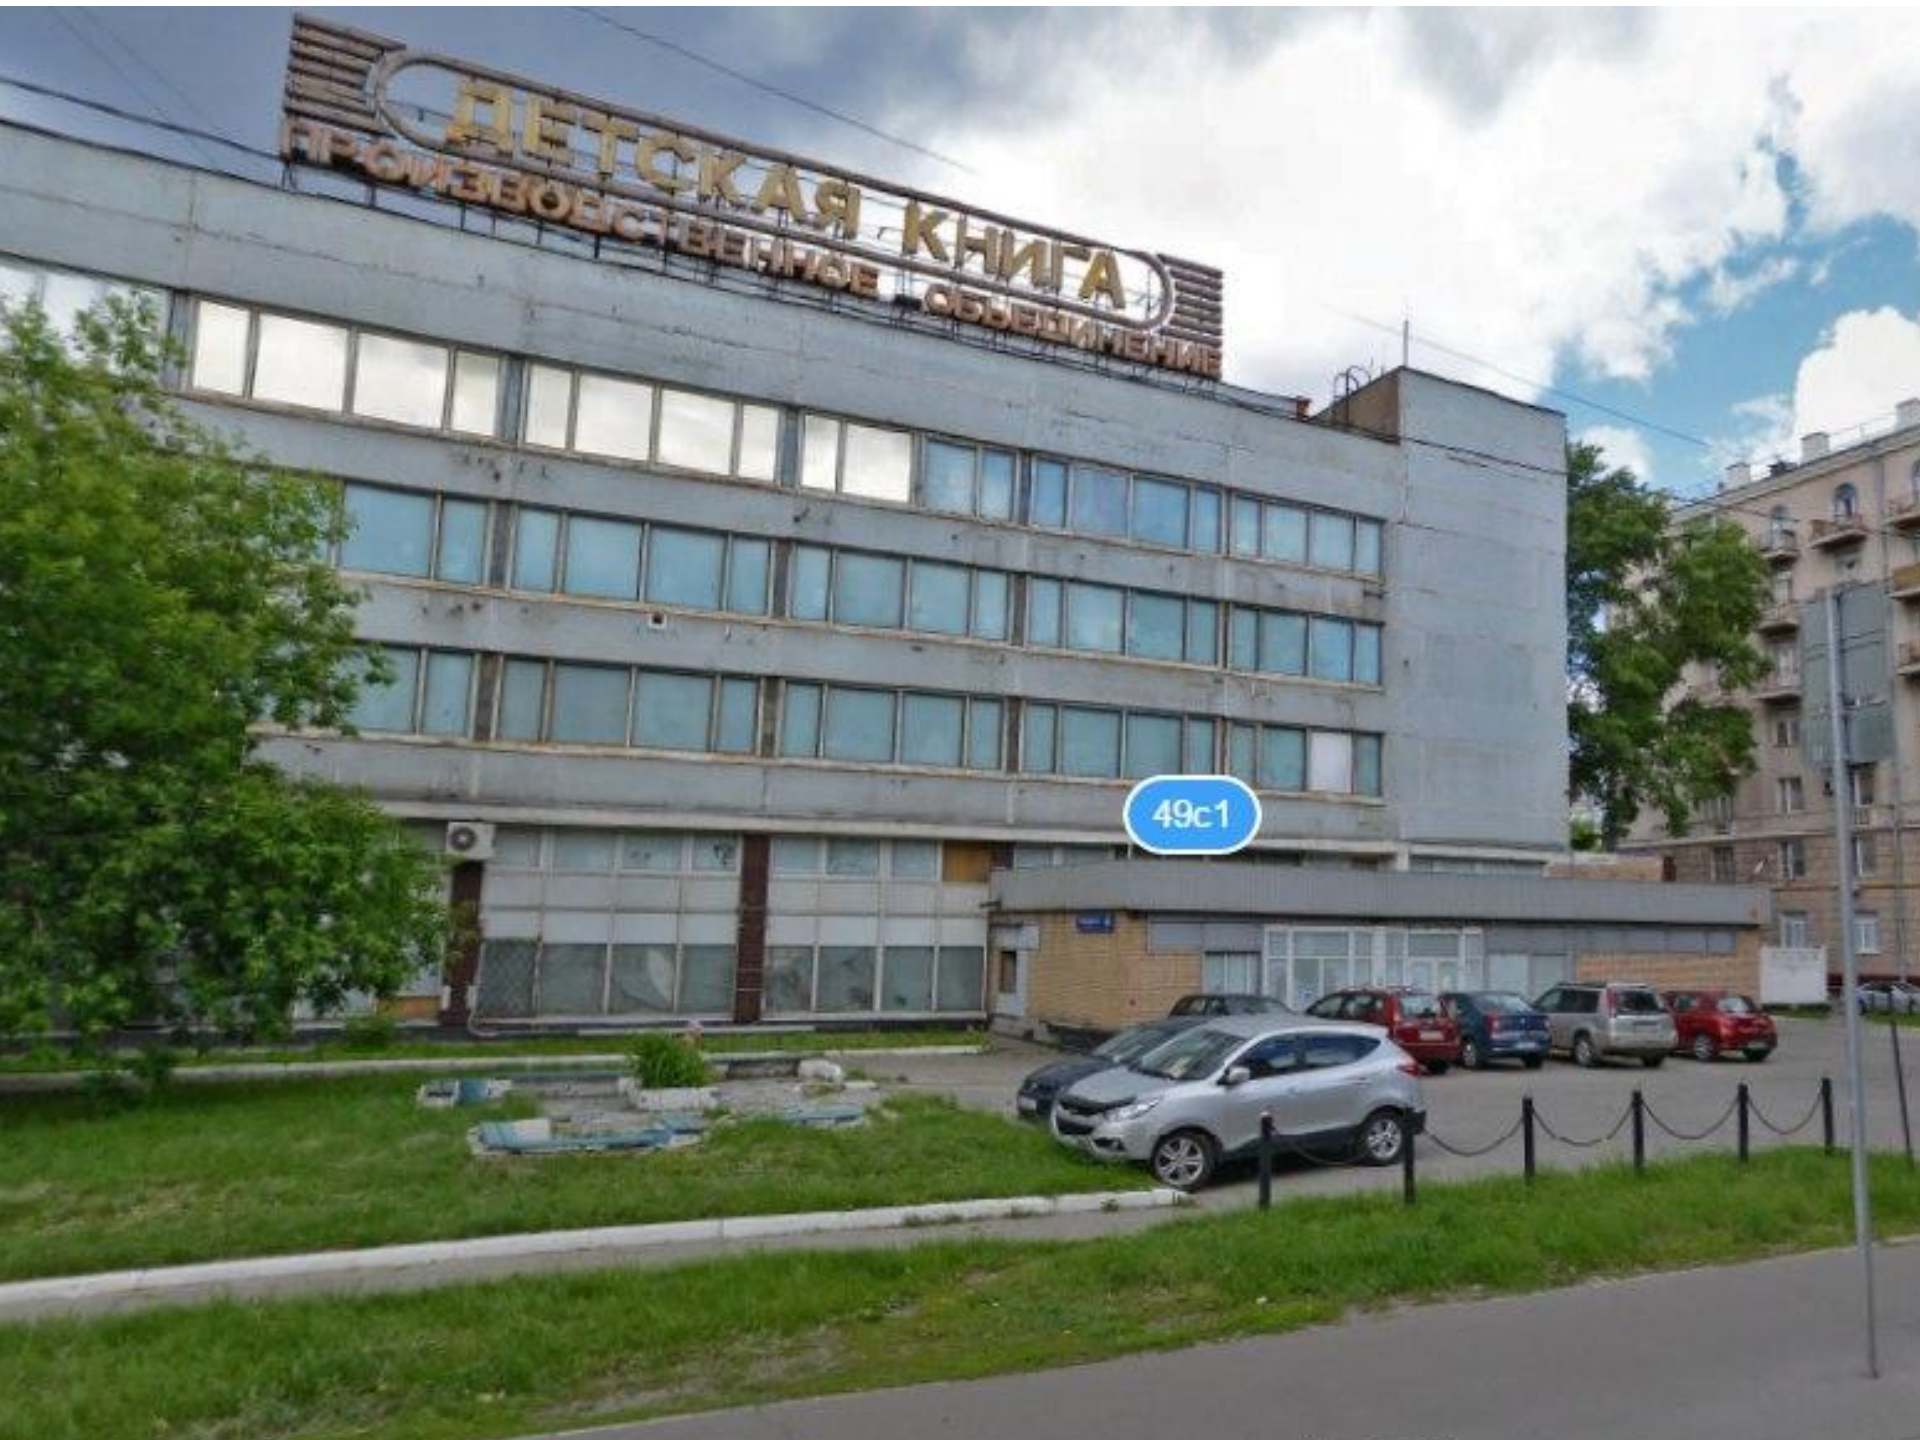

ДЕТСКАЯ КНИГА
ПРОИЗВОДИТЕЛЬНЫЕ ОБЪЕДИНЕНИЯ

49с1