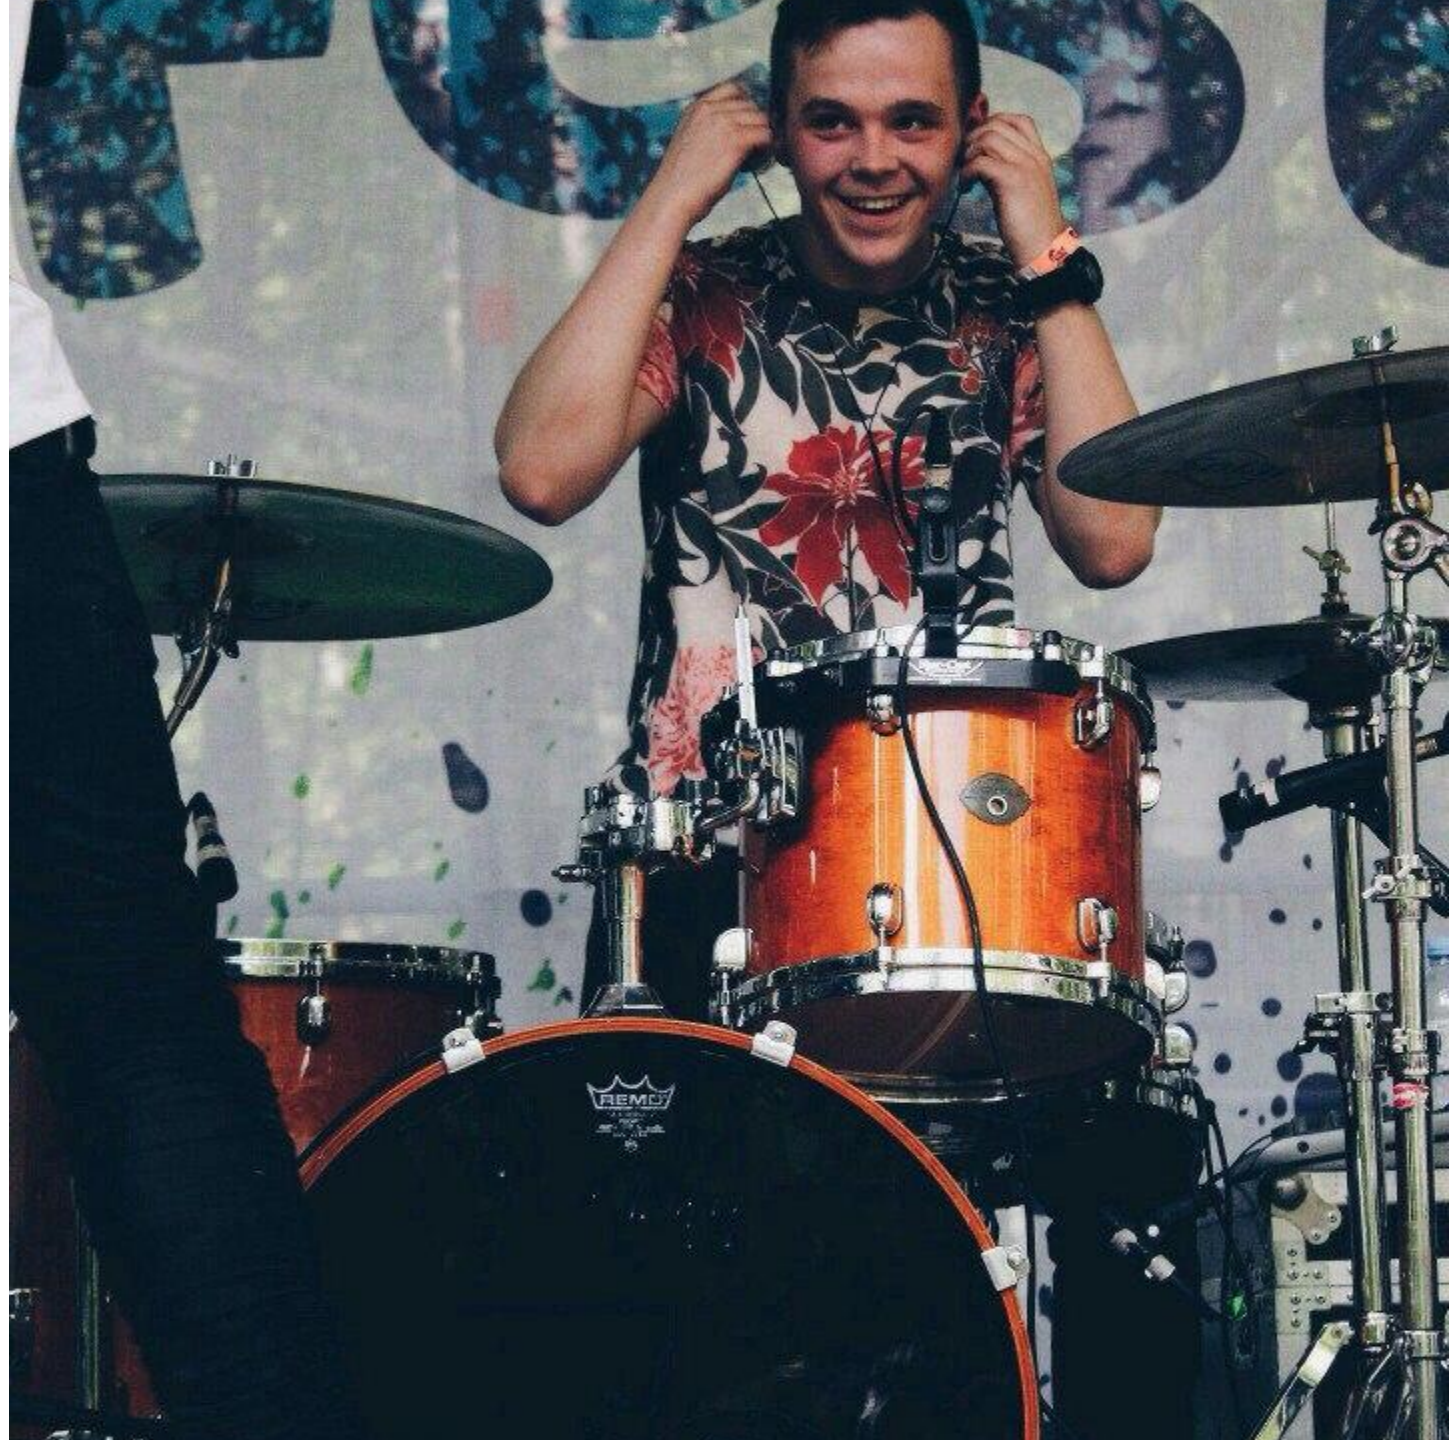

VKLYBE.TV
MOSCOW

A vertical photograph of the Milky Way galaxy, showing a dense band of stars and colorful nebulae (purple, pink, and yellow) stretching from the top to the bottom of the frame. The galaxy is centered against a dark, star-filled sky. In the foreground, the dark silhouettes of evergreen trees are visible on both the left and right sides, framing the central view of the galaxy.