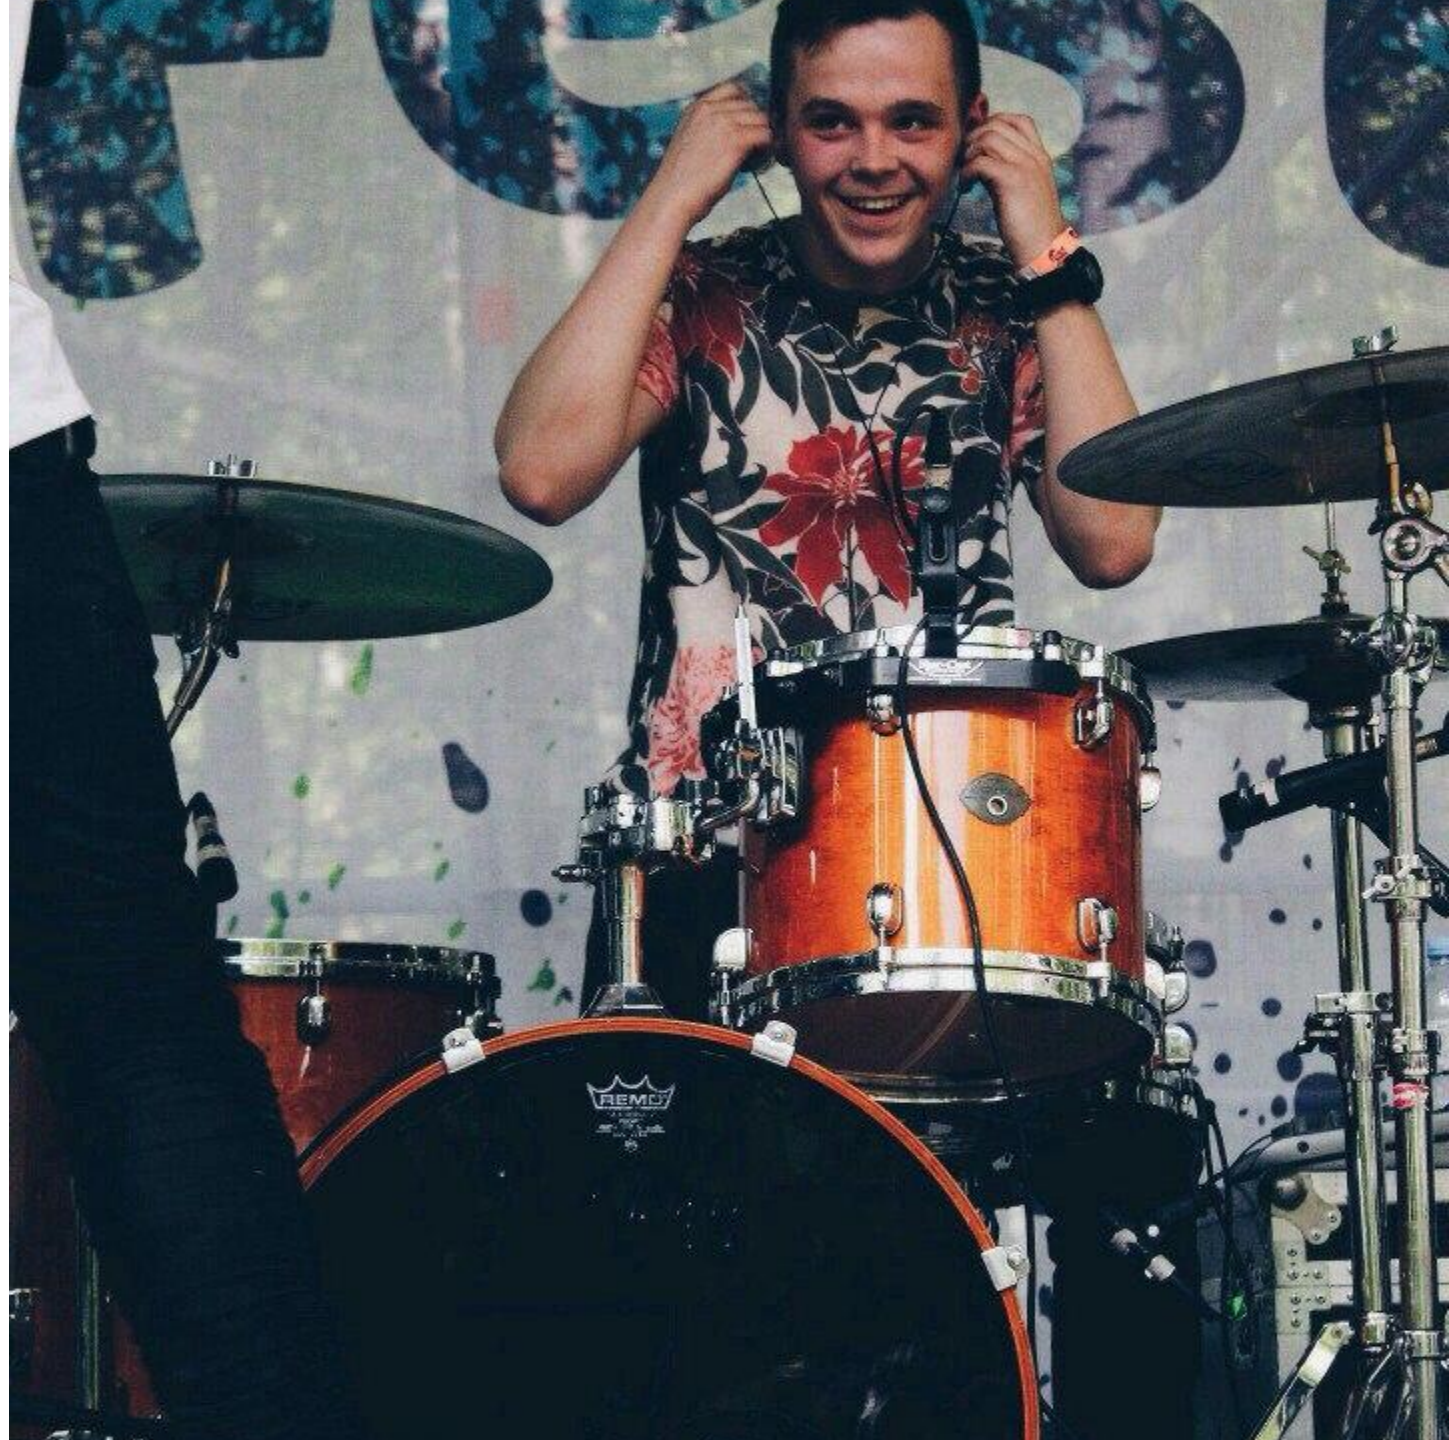

VKLYBE.TV
MOSCOW

A vertical photograph of the Milky Way galaxy, showing a dense band of stars and colorful nebulae stretching from the top to the bottom of the frame. The galaxy is centered against a dark, star-filled sky. In the foreground, the dark silhouettes of evergreen trees are visible on both the left and right sides, framing the central view of the galaxy. The overall scene is a serene night sky view.