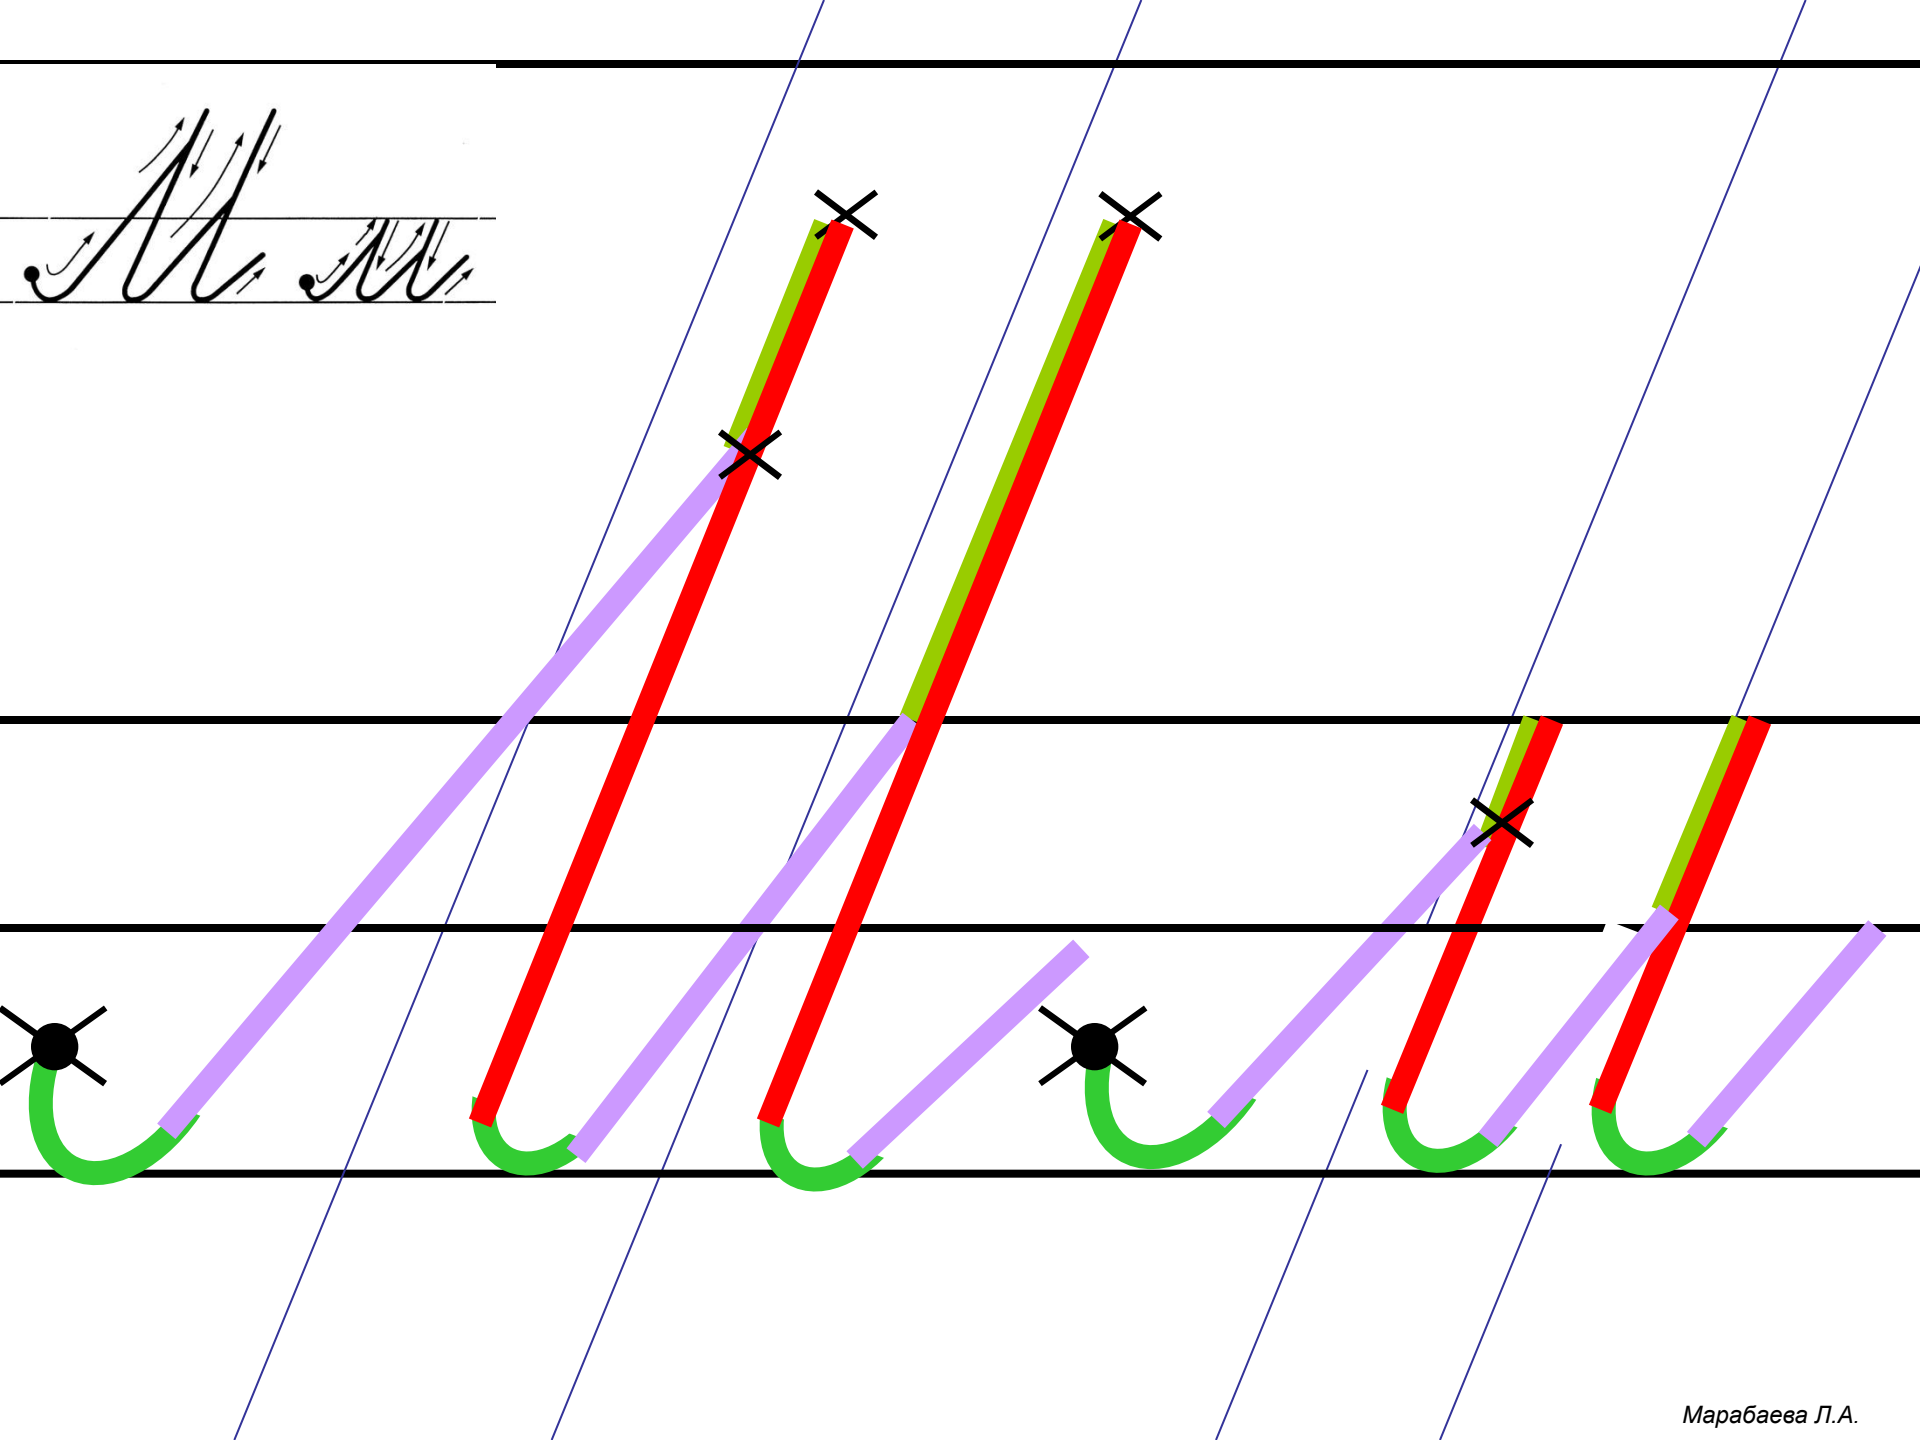

Основные элементы письма.

 Точка начала
письма буквы

 Точка верхней и нижней
трети строки

 Наклонная палочка

 «Секрет»

 Крючковая линия

 «Рыбка»

 «Качалочка»

 «Клюшечка»
Знак

 «Бугорок»

 «меньше», «больше»

 «Гнездышко»

 Шалашик для гномика

Aa

Handwritten cursive letters 'F' and '2' on a four-line staff. The 'F' has a downward arrow indicating the stroke direction. The '2' has a curved arrow indicating the stroke direction.

Handwritten cursive letters 'E' and 'B' on a set of horizontal lines.

Handwritten cursive letters 'M' and 'm' with arrows indicating stroke direction.

И и

Handwritten Cyrillic letters 'Н' and 'Е' on a four-line grid. The letter 'Н' is on the top two lines, and 'Е' is on the bottom two lines. Arrows indicate the direction of the pen strokes.

N N

Handwritten cursive letters 'H' and 'A' on a set of horizontal lines. The 'H' is on the top two lines, and the 'A' is on the middle two lines. Arrows indicate the direction of the pen strokes.

Handwritten cursive letters 'Т' and 'т' with directional arrows indicating stroke order.