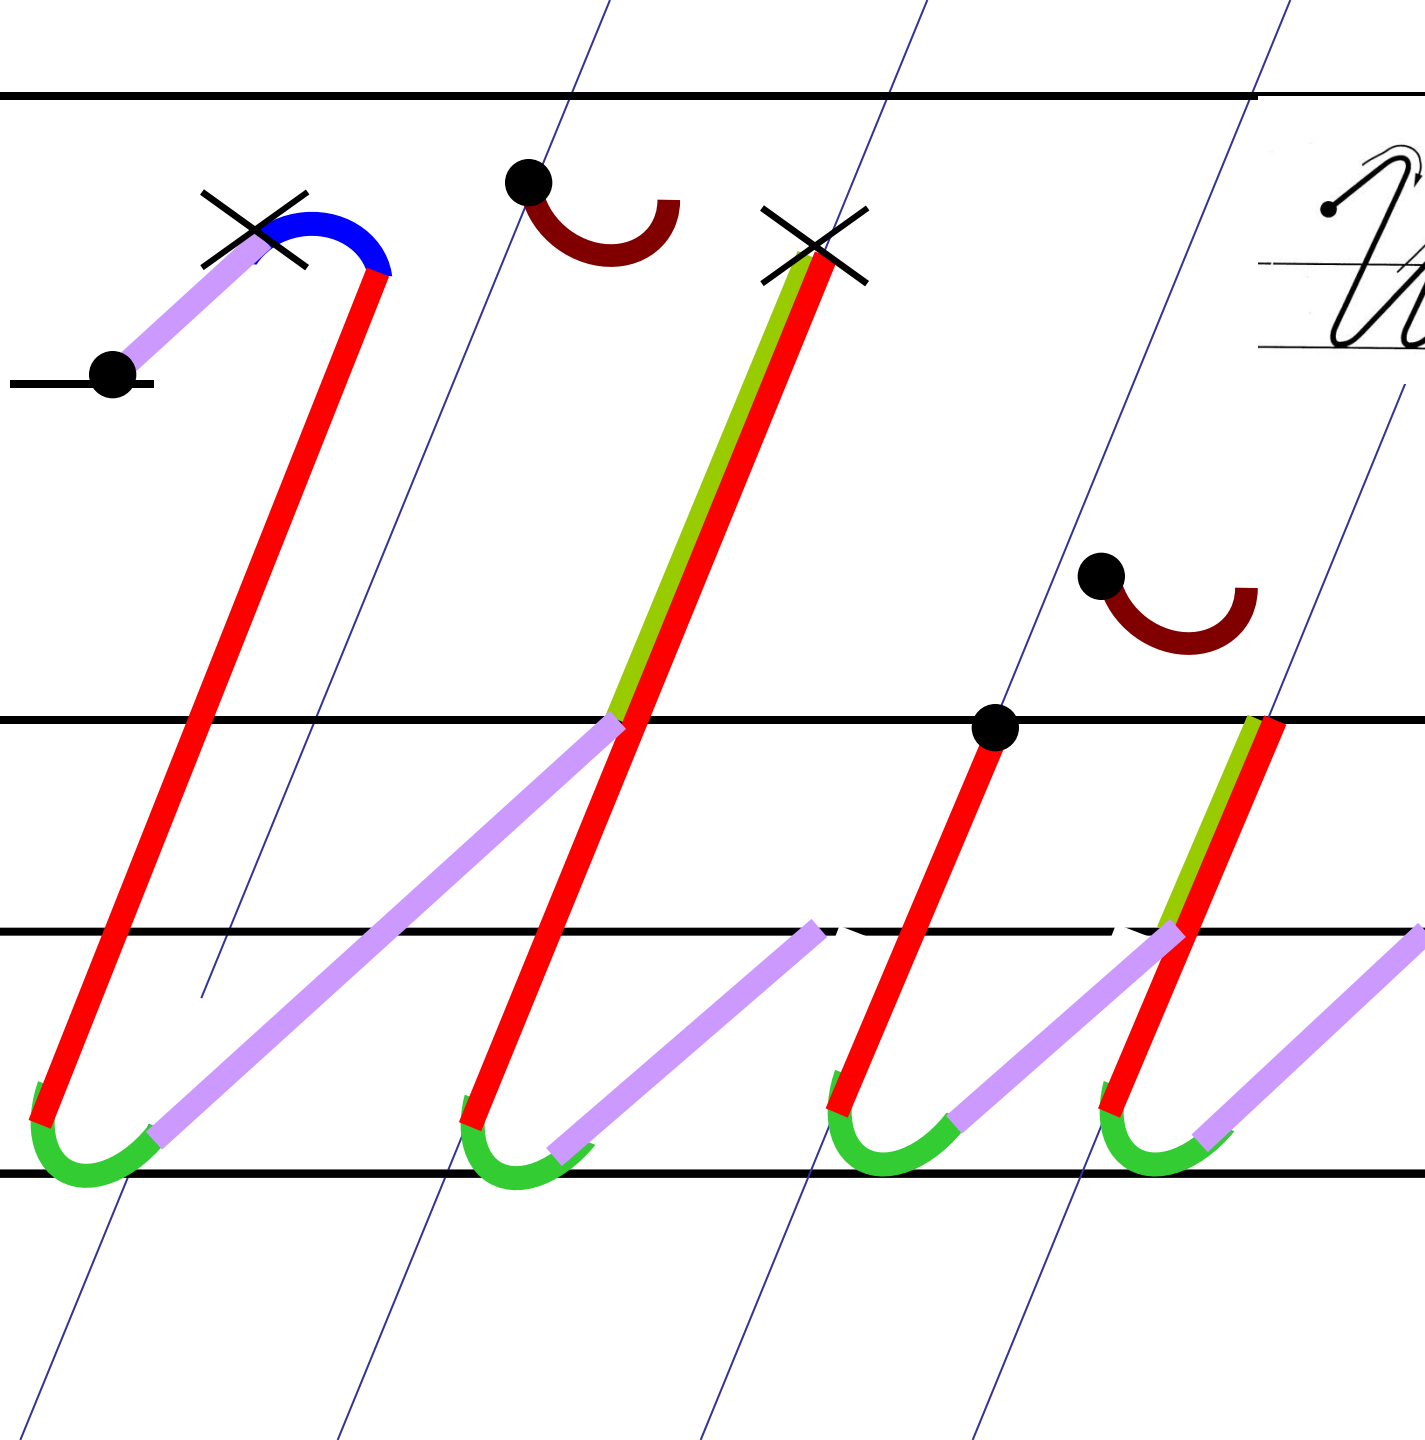

Основные элементы письма.

 Точка начала
письма буквы

 Точка верхней и нижней
трети строки

 Наклонная палочка

 «Секрет»

 Крючковая линия

 «Рыбка»

 «Качалочка»

 «Клюшечка»
Знак

 «Бугорок»

 «меньше», «больше»

 «Гнездышко»

 Шалашик для гномика

Aa

Handwritten cursive letters 'F' and '2' on a four-line staff. The 'F' has a downward arrow indicating the stroke direction. The '2' has a curved arrow indicating the stroke direction.

Handwritten cursive letters 'E' and 'B' on a set of horizontal lines.

Handwritten cursive letters 'M' and 'm' with arrows indicating stroke direction.

И и

Handwritten Cyrillic letters 'Н' and 'Е' on a four-line grid. The letter 'Н' is on the top two lines, and 'Е' is on the bottom two lines. Arrows indicate the direction of the pen strokes.

N N

Handwritten cursive letters 'H' and 'A' on a set of horizontal lines. The 'H' is on the top two lines, and the 'A' is on the middle two lines. Arrows indicate the direction of the pen strokes.

Handwritten cursive letters 'Т' and 'т' with directional arrows indicating stroke order.