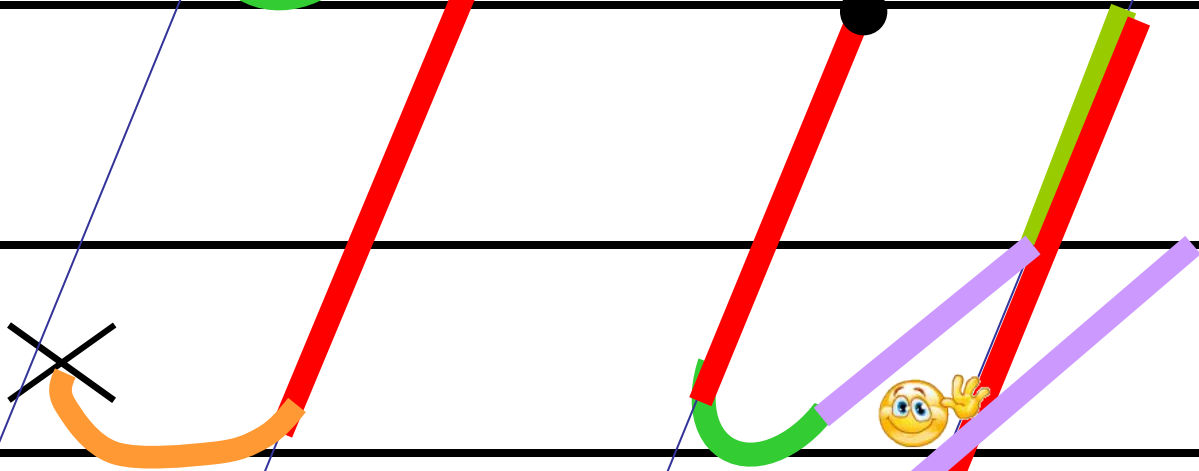

Handwritten cursive letters 'y' and 'Y' with directional arrows indicating stroke order.