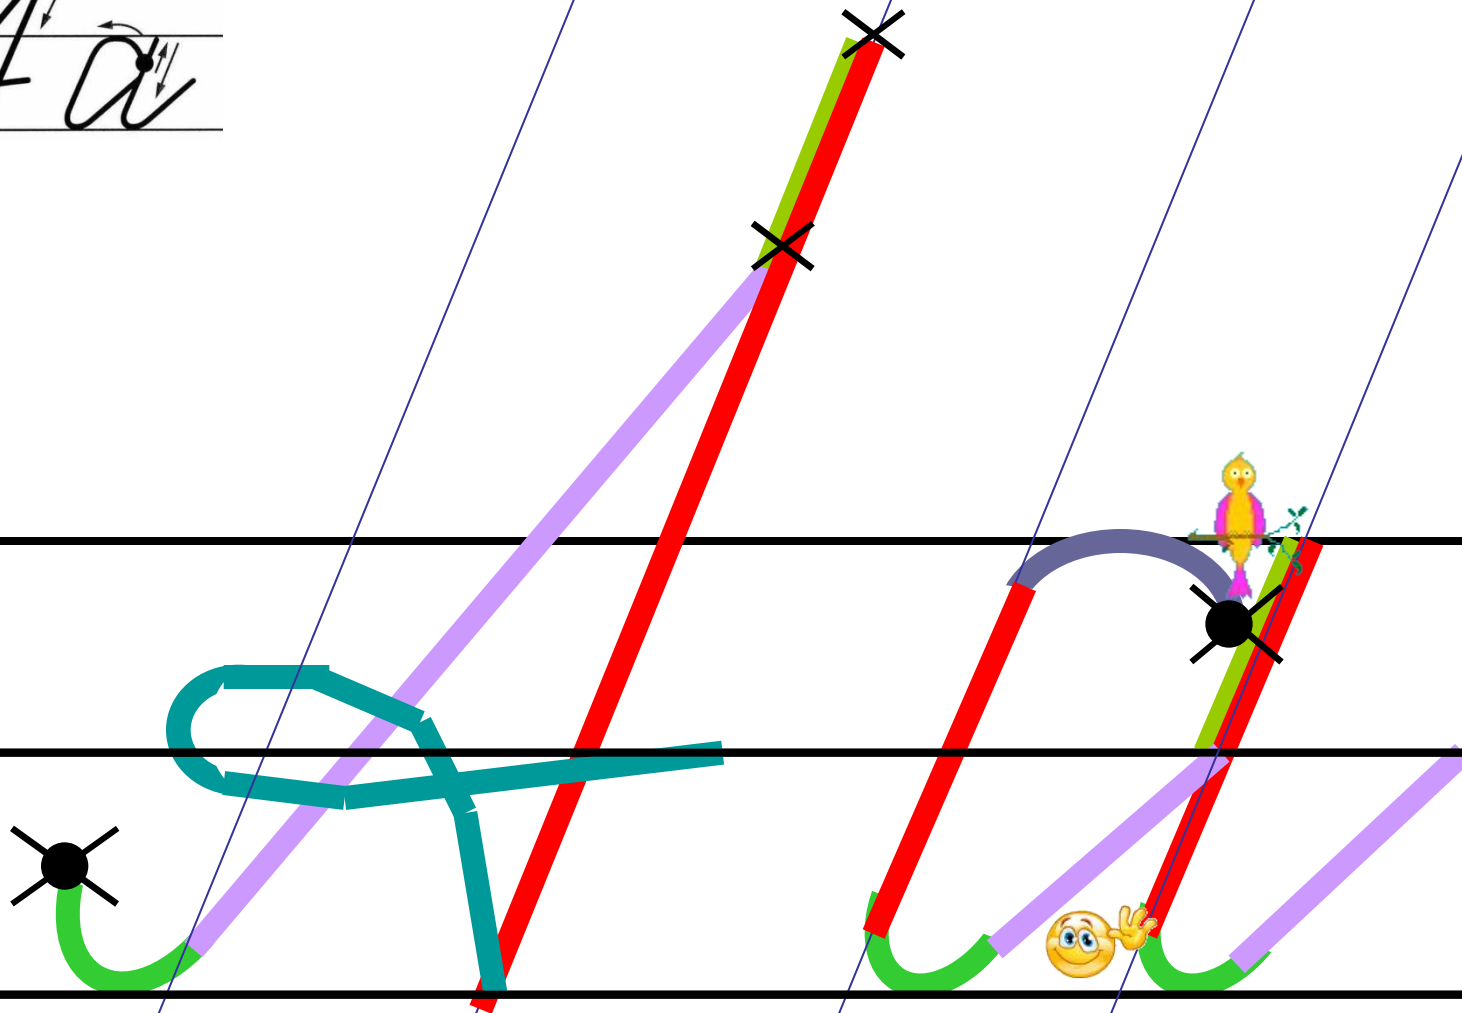

Основные элементы письма.

 Точка начала
письма буквы

 Точка верхней и нижней
трети строки

 Наклонная палочка

 «Секрет»

 Крючковая линия

 «Рыбка»

 «Качалочка»

 «Клюшечка»
Знак

 «Бугорок»

 «меньше», «больше»

 «Гнездышко»

 Шалашик для гномика

Aa

Handwritten cursive letters 'F' and '2' on a four-line staff. The 'F' has a downward arrow indicating the stroke direction. The '2' has a curved arrow indicating the stroke direction.

Handwritten cursive letters 'E' and 'B' on a set of horizontal lines.

Handwritten cursive letters 'M' and 'm' with arrows indicating stroke direction.

И и

Handwritten Cyrillic letters 'Н' and 'Е' on a four-line grid. The letter 'Н' is on the top two lines, and 'Е' is on the bottom two lines. Arrows indicate the direction of the pen strokes.

N N

Handwritten cursive letters 'H' and 'A' on a set of horizontal lines. The 'H' is on the top two lines, and the 'A' is on the middle two lines. Arrows indicate the direction of the pen strokes.

Handwritten cursive letters 'Т' and 'т' with directional arrows indicating stroke order.