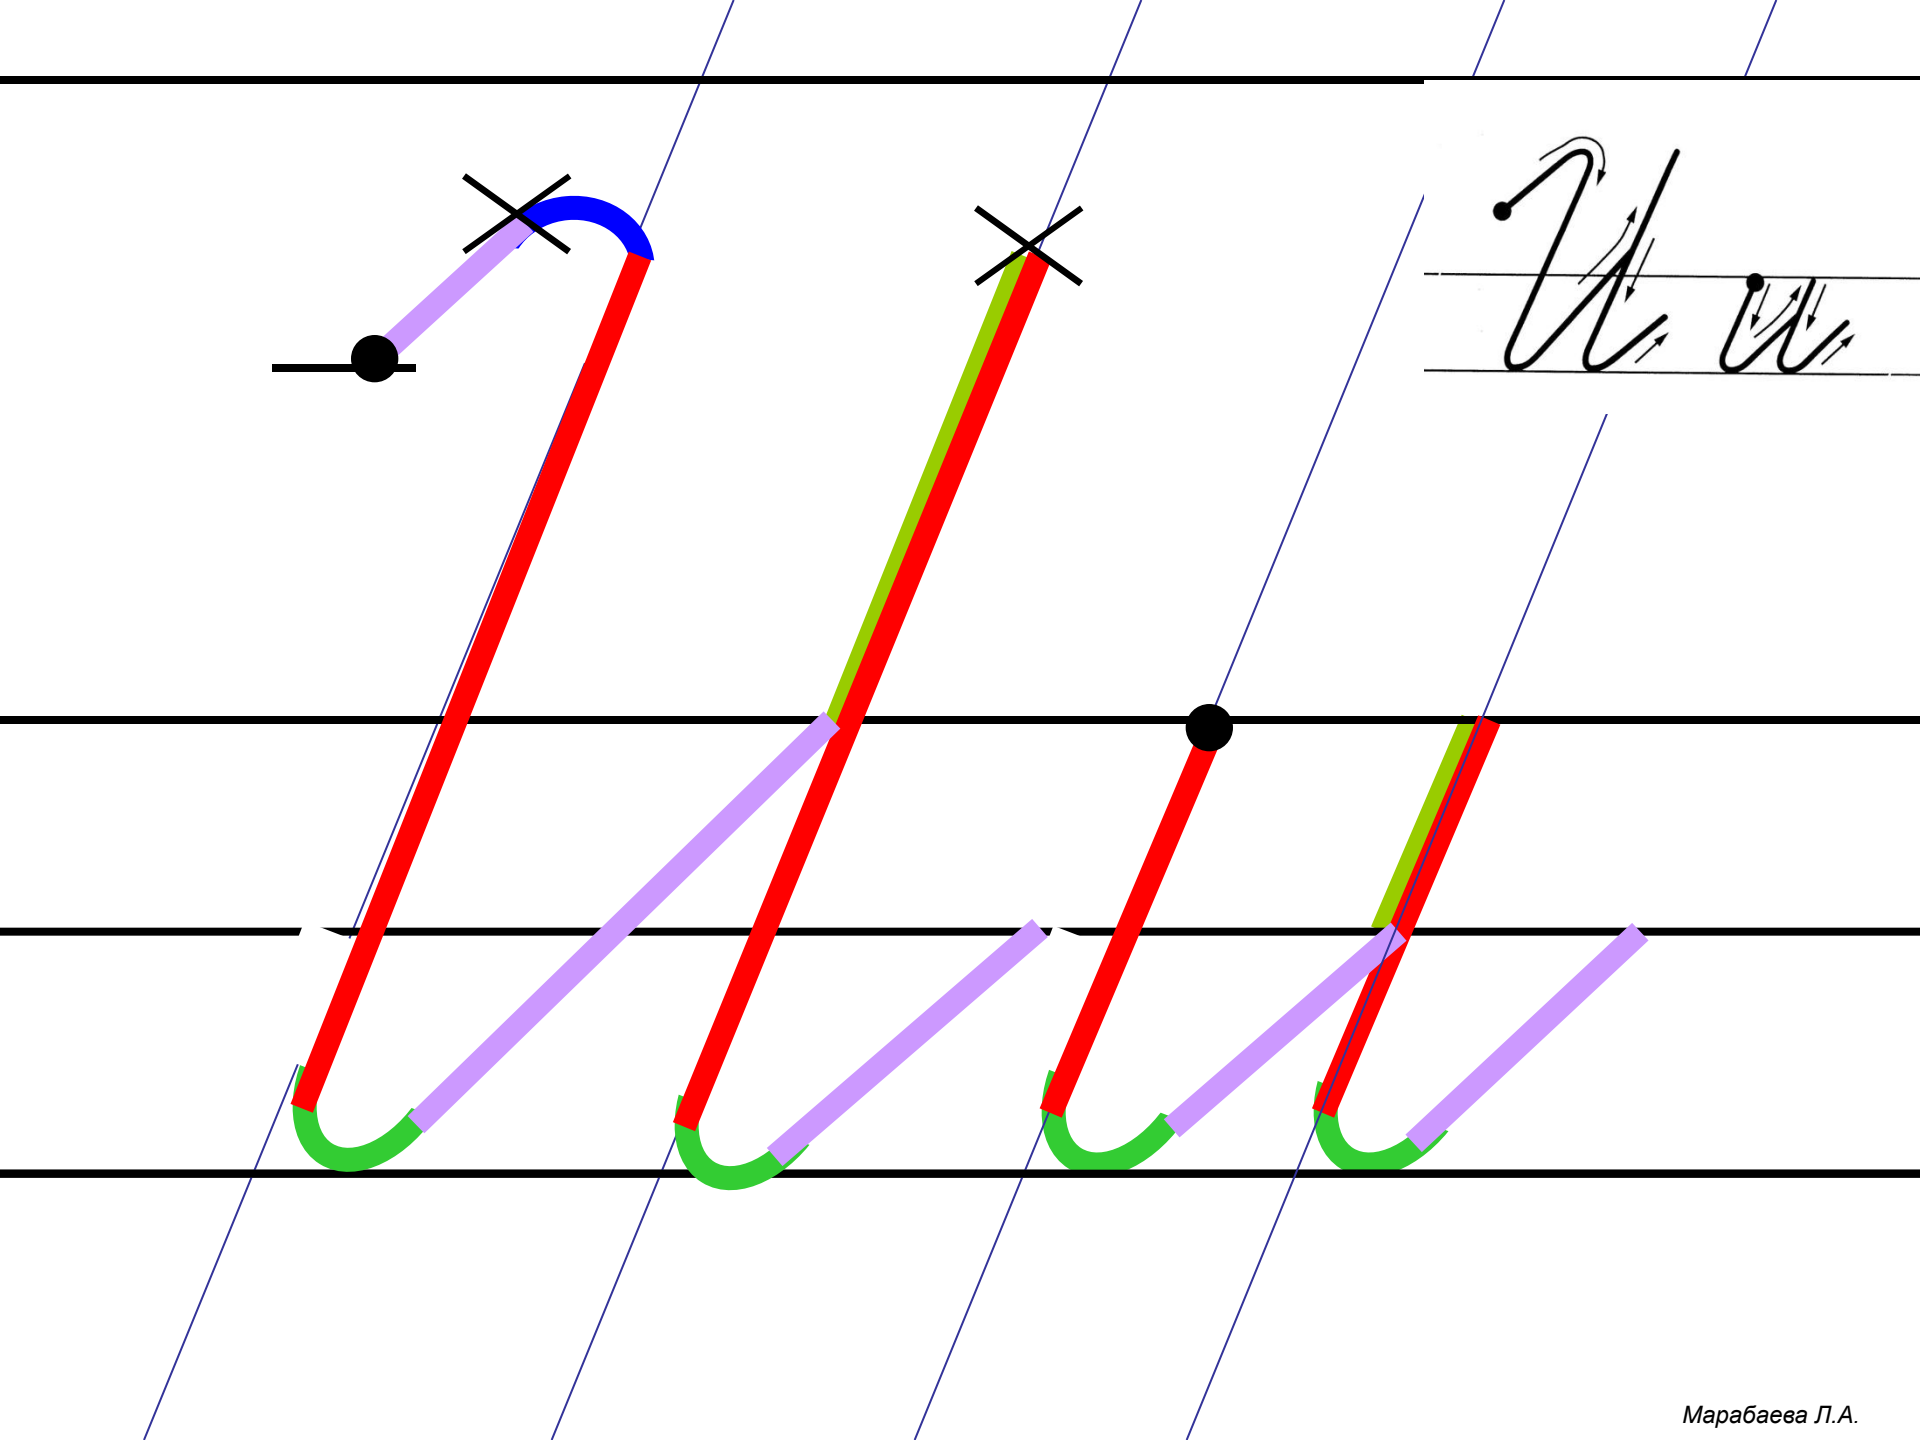

Основные элементы письма.

 Точка начала
письма буквы

 Точка верхней и нижней
трети строки

 Наклонная палочка

 «Секрет»

 Крючковая линия

 «Рыбка»

 «Качалочка»

 «Клюшечка»
Знак

 «Бугорок»

 «меньше», «больше»

 «Гнездышко»

 Шалашик для гномика

Aa

Handwritten cursive letters 'F' and '2' on a four-line staff. The 'F' has a downward arrow indicating the stroke direction. The '2' has a curved arrow indicating the stroke direction.

Handwritten cursive letters 'E' and 'B' on a set of horizontal lines.

Handwritten cursive letters 'M' and 'm' with arrows indicating stroke direction.

И и

Handwritten Cyrillic letters 'Н' and 'Е' on a four-line grid. The letter 'Н' is on the top two lines, and 'Е' is on the bottom two lines. Arrows indicate the direction of the pen strokes.

N N

Handwritten cursive letters 'H' and 'A' on a set of horizontal lines. The 'H' is on the top two lines, and the 'A' is on the middle two lines. Arrows indicate the direction of the pen strokes.

Handwritten cursive letters 'Т' and 'т' with directional arrows indicating stroke order.