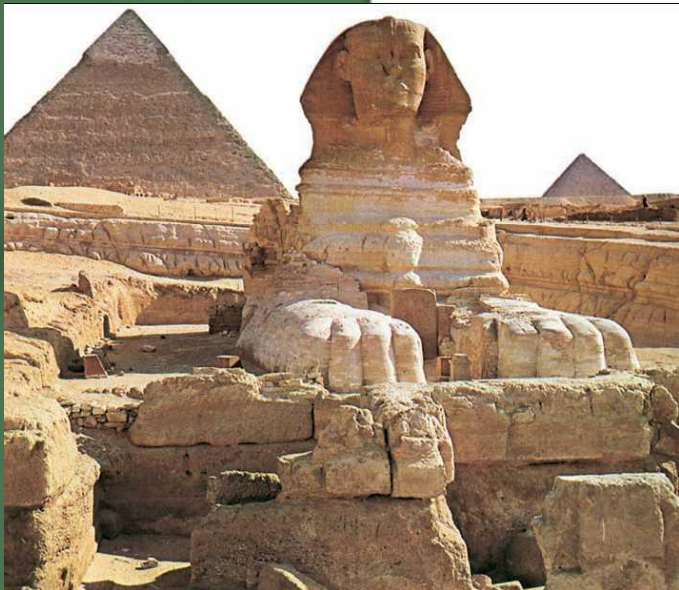

Искусство Древнего Египта

Содержание:

- Пирамиды в Гизе ;
- Большой Сфинкс;
- Палетка Нармера;

Пирамиды в Гизе

Большой Сфинкс

Палетка Нармера

A composite image featuring several ancient Egyptian monuments. In the foreground on the left is the head of the Great Sphinx. In the center is a large pyramid. To the right, there are several seated statues of pharaohs. In the bottom right corner, there is a smaller sphinx. The background shows a desert landscape with more pyramids under a blue sky.